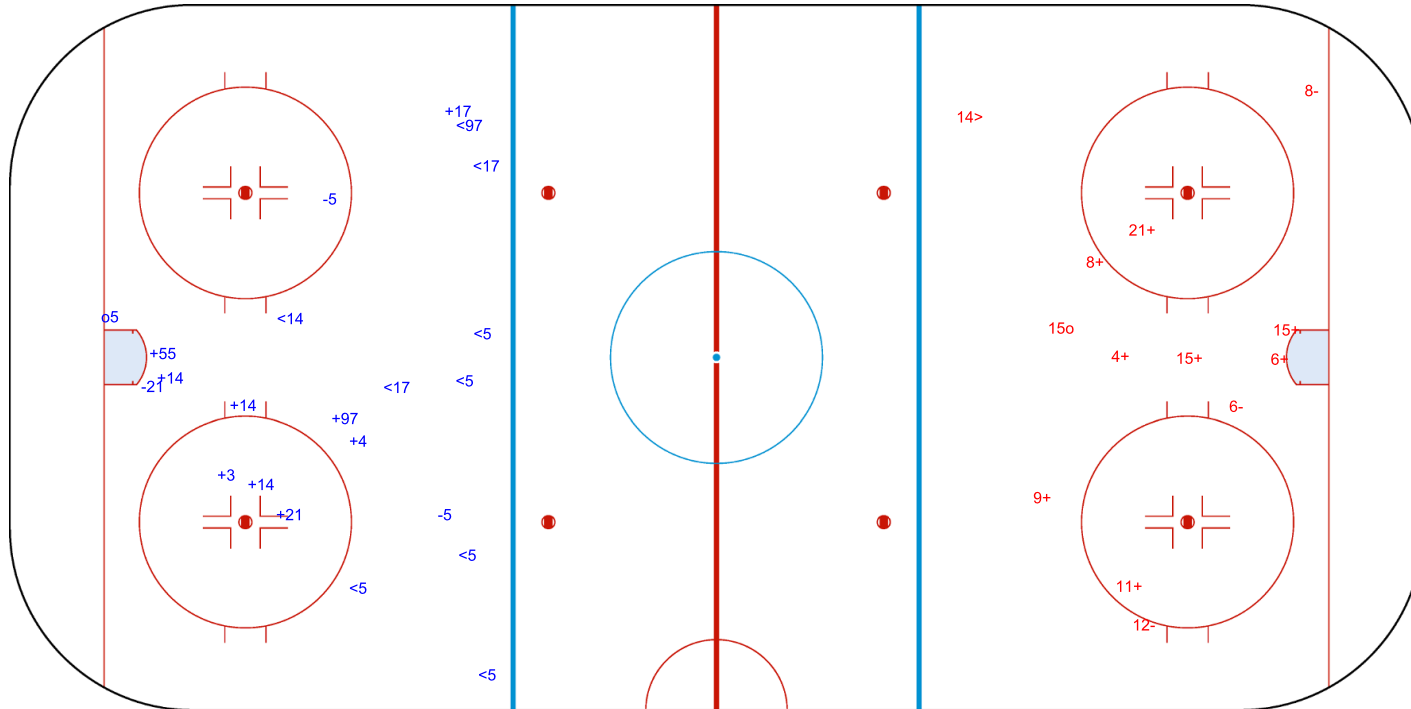

SHOT CHART  
RSA - CRO

Shots by CRO  
Goals (o): 1  
SSP (<): 9

SSG (+): 9  
SPG (-): 3

GK 1 of RSA

1st Period

Shots by RSA

Goals (o): 1  
SSP (>): 1  
SSG (+): 8  
SPG (-): 3

GK 25 of CRO

Shots by RSA

Goals (o): 0    SSG (+): 3  
SSP (<): 1    SPG (-): 2

GK 25 of CRO

2nd Period

Shots by CRO

Goals (o): 5    SSG (+): 10  
SSP (>): 4    SPG (-): 2

GK 1 of RSA

Shots by CRO