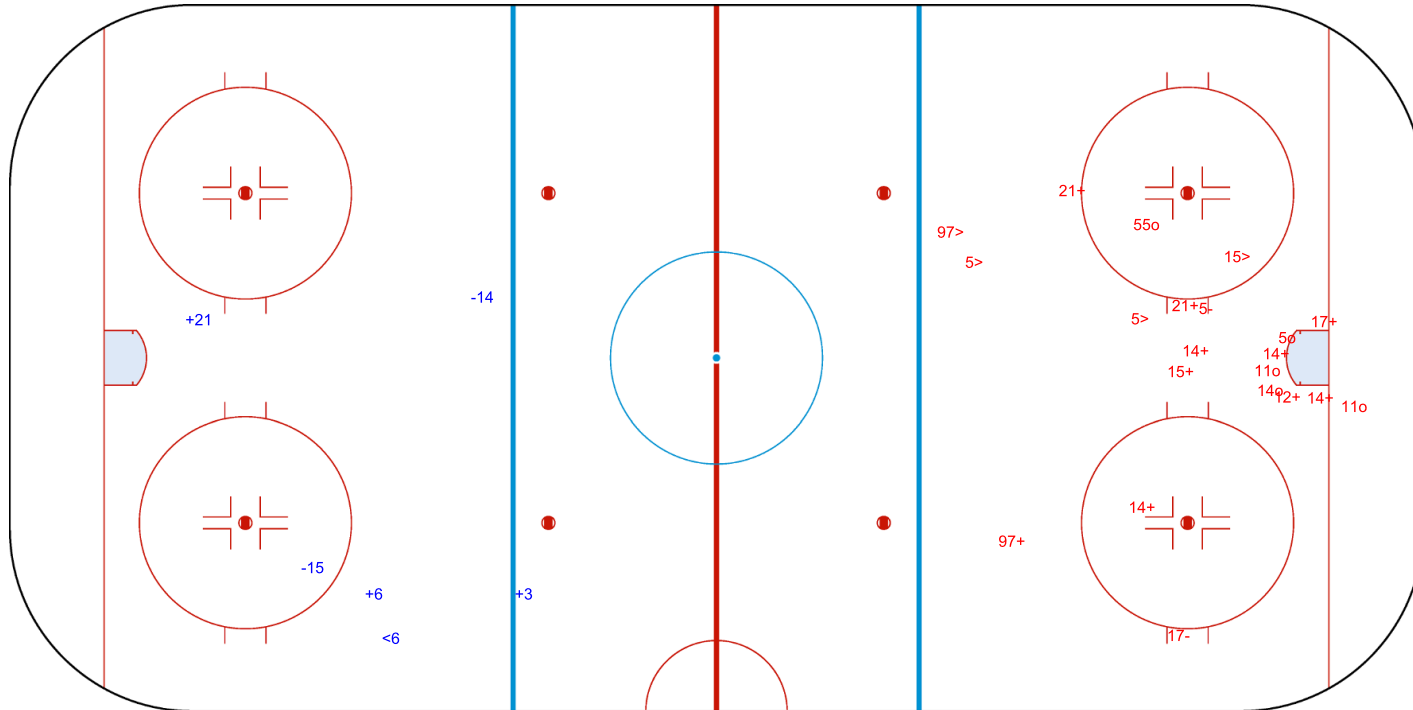

Shots by RSA

Goals (o): 0    SSG (+): 3  
SSP (<): 1    SPG (-): 2

GK 25 of CRO

2nd Period

Shots by CRO

Goals (o): 5    SSG (+): 10  
SSP (>): 4    SPG (-): 2

GK 1 of RSA

Shots by CRO