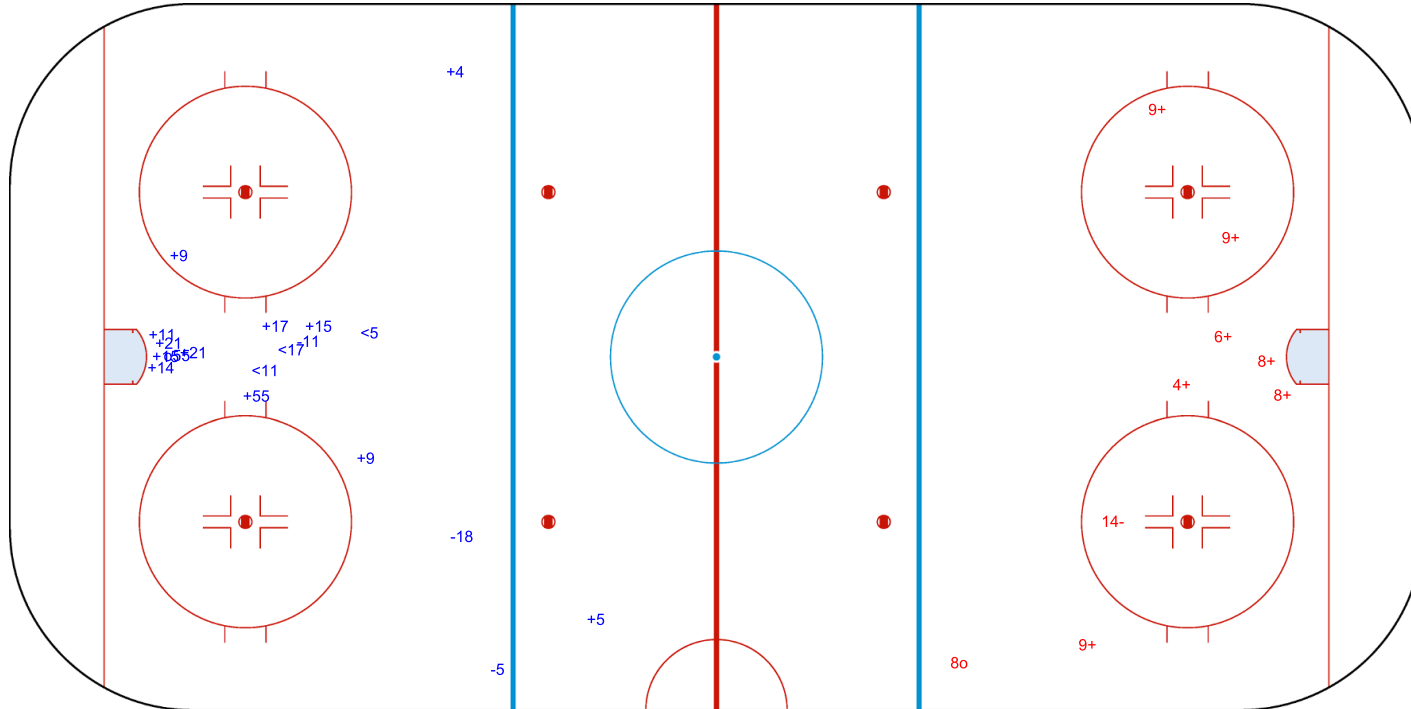

Shots by CRO

Goals (o): 1   SSG (+): 12
SSP (<): 3   SPG (-): 3

GK 1 of RSA

RSA → 3rd Period ← CRO

Shots by RSA

Goals (o): 1   SSG (+): 7
SSP (>): 0   SPG (-): 1

GK 1 of CRO

Legend:		
GK	Goalkeeper	
SPG	Shots past goal	
SSG	Shots saved by goalkeeper	
SSP	Shots saved by player