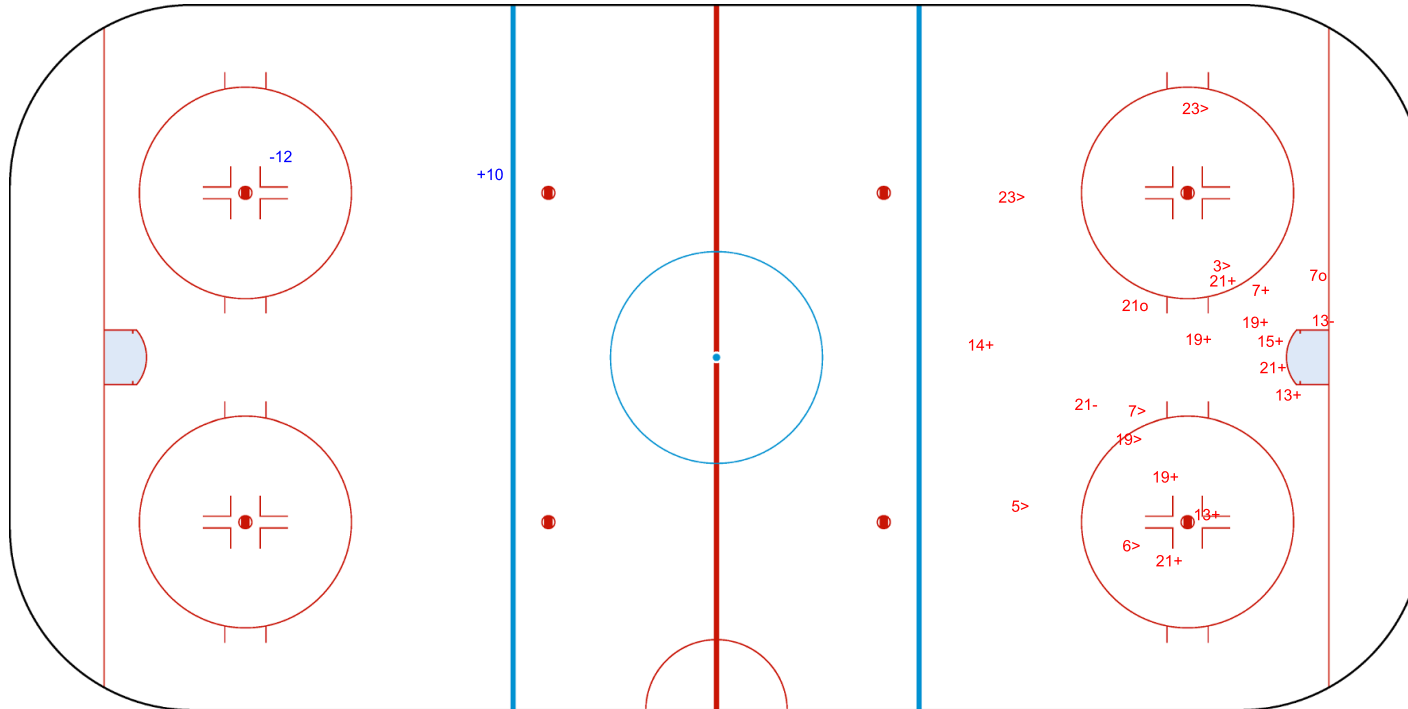

SHOT CHART  
THA - RSA

Shots by RSA  
Goals (o): 0  
SSP (<): 0

SSG (+): 1  
SPG (-): 1

GK 1 of THA

1st Period

Shots by THA  
Goals (o): 2  
SSP (>): 7

SSG (+): 11  
SPG (-): 2

GK 20 of RSA

Shots by THA

Goals (o): 2

SSP (<): 6

SSG (+): 10

SPG (-): 1

GK 20 of RSA

2nd Period

Shots by RSA