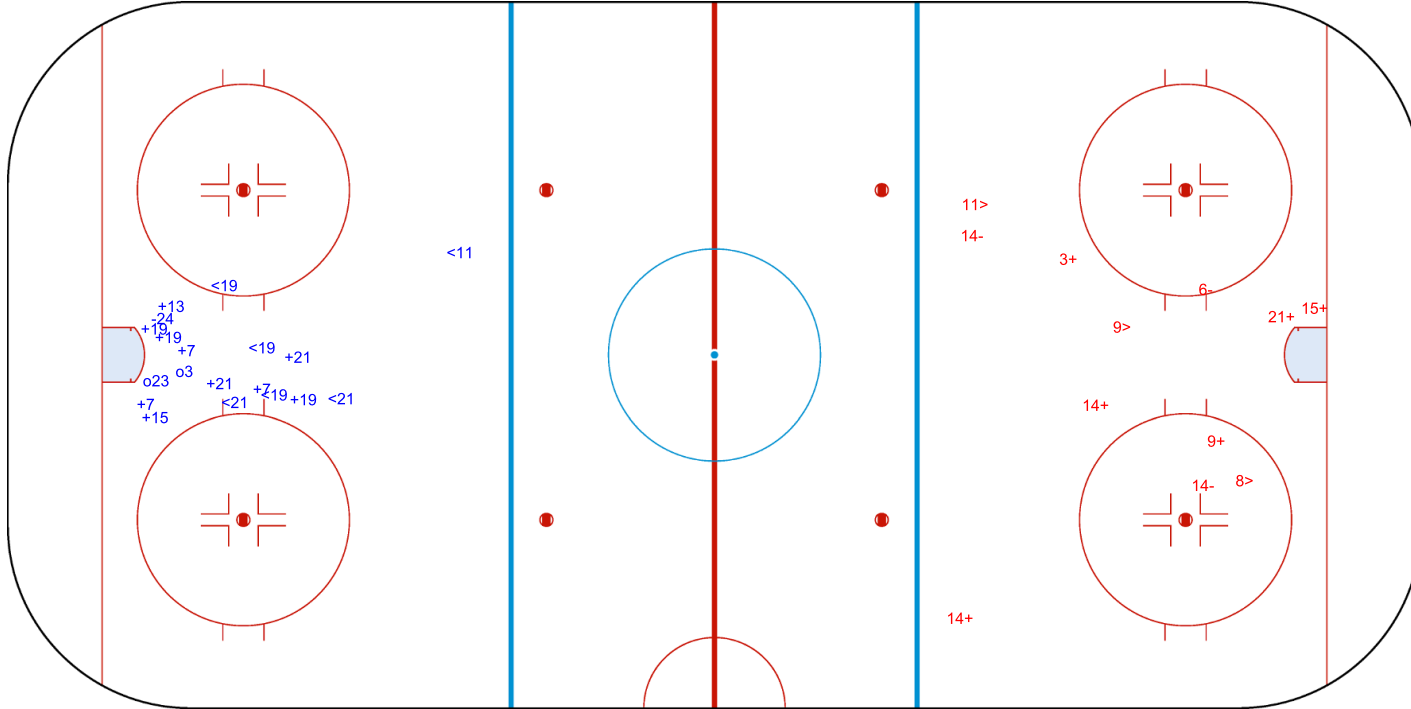

Shots by THA

Goals (o): 2

SSP (<): 6

SSG (+): 10

SPG (-): 1

GK 20 of RSA

2nd Period

Shots by RSA