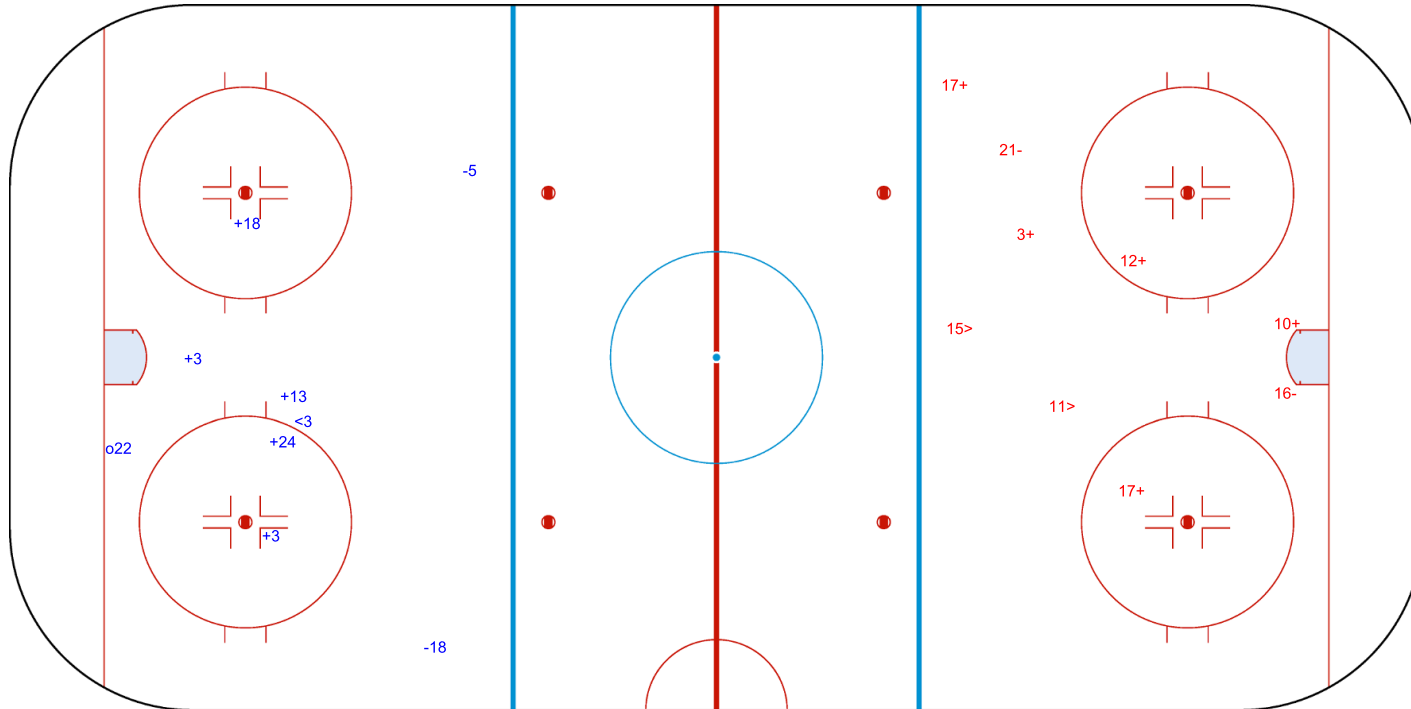

SHOT CHART

AUS - ESP

Shots by AUS  
Goals (o): 1  
SSP (<): 1

SSG (+): 5  
SPG (-): 2

o22

GK 1 of ESP

1st Period

Shots by ESP  
Goals (o): 0  
SSP (>): 2

SSG (+): 5  
SPG (-): 2

GK 1 of AUS

Shots by ESP

Goals (o): 0    SSG (+): 6  
SSP (<): 5    SPG (-): 6

GK 1 of AUS

2nd Period

Shots by AUS

Goals (o): 1    SSG (+): 8  
SSP (>): 2    SPG (-): 0