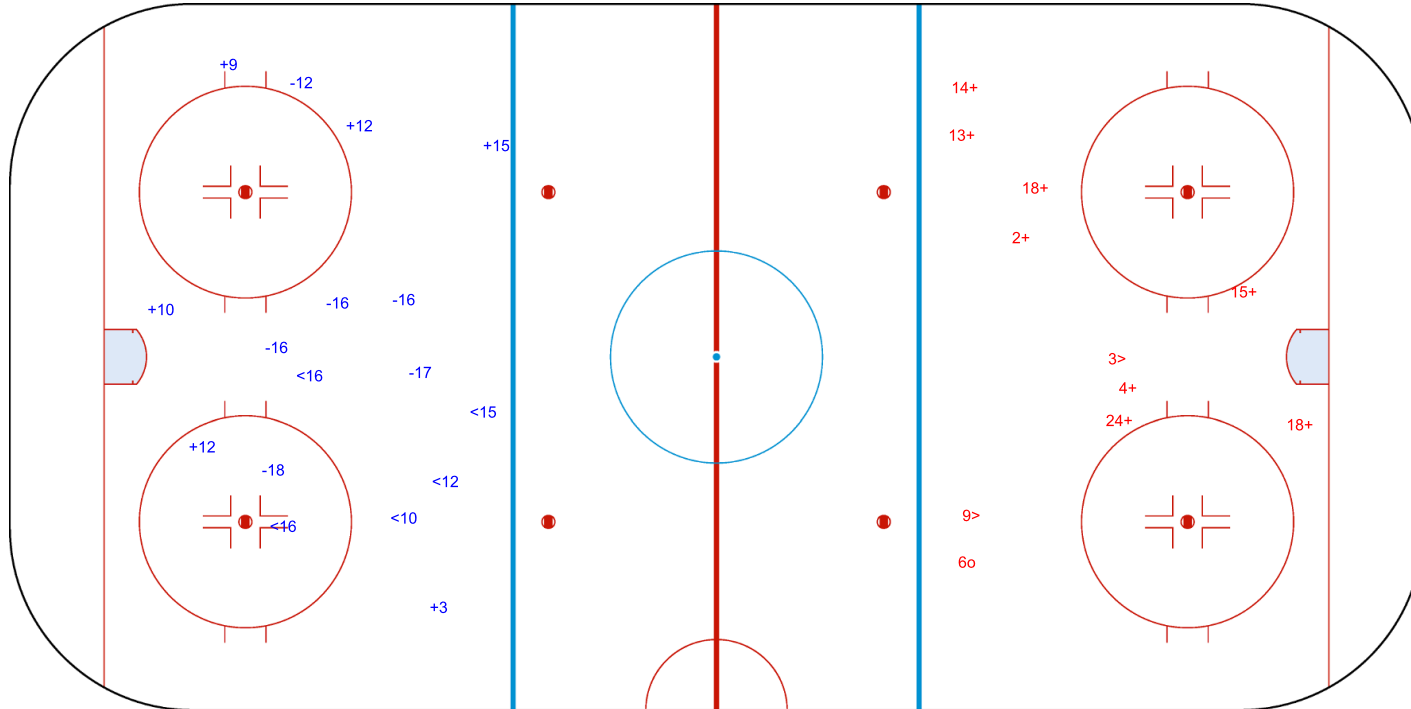

Shots by ESP

Goals (o): 0   SSG (+): 6
SSP (<): 5   SPG (-): 6

GK 1 of AUS

2nd Period

Shots by AUS

Goals (o): 1   SSG (+): 8
SSP (>): 2   SPG (-): 0

GK 1 of ESP