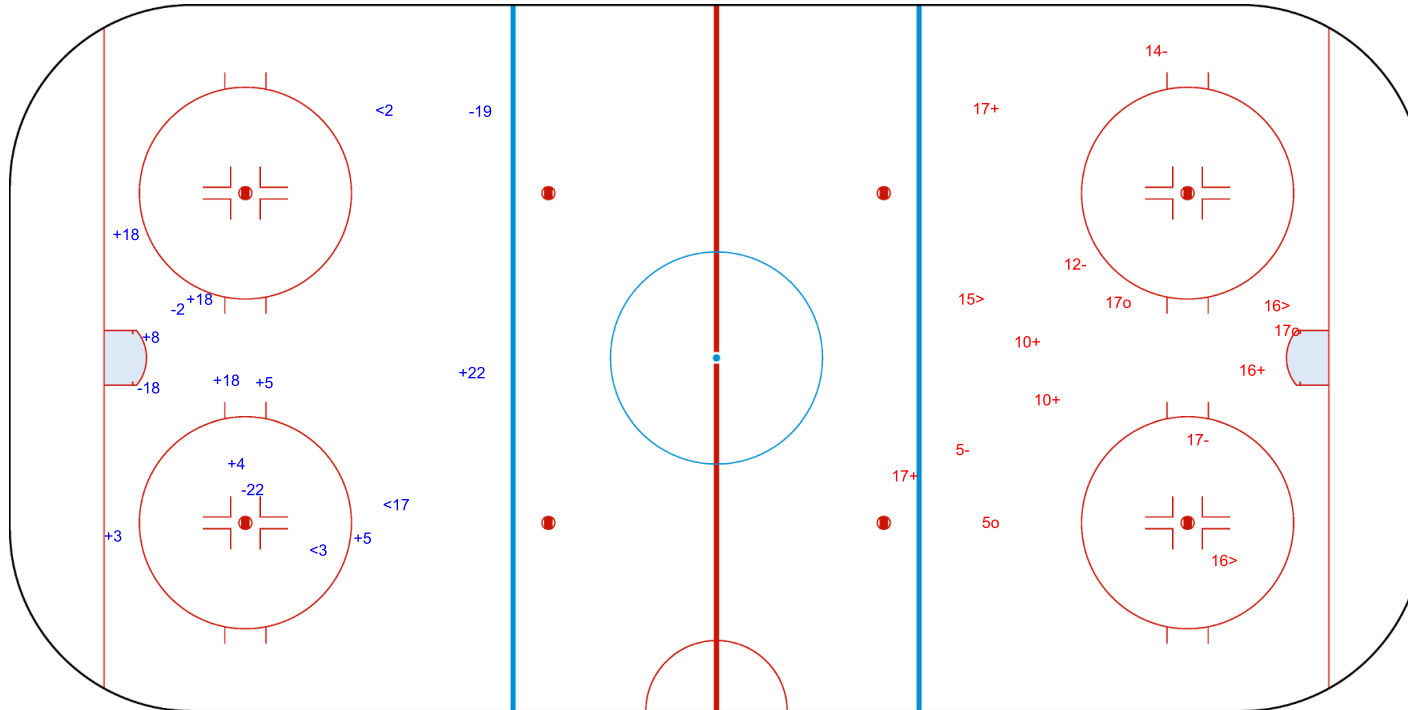

Shots by AUS

Goals (o): 0   SSG (+): 9
SSP (<): 3   SPG (-): 4

GK 1 of ESP

ESP

3rd Period

AUS

Shots by ESP

Goals (o): 3   SSG (+): 5
SSP (>): 3   SPG (-): 4

GK 1 of AUS

Legend:	GK Goalkeeper	SPG Shots past goal	SSG Shots saved by goalkeeper	SSP Shots saved by player