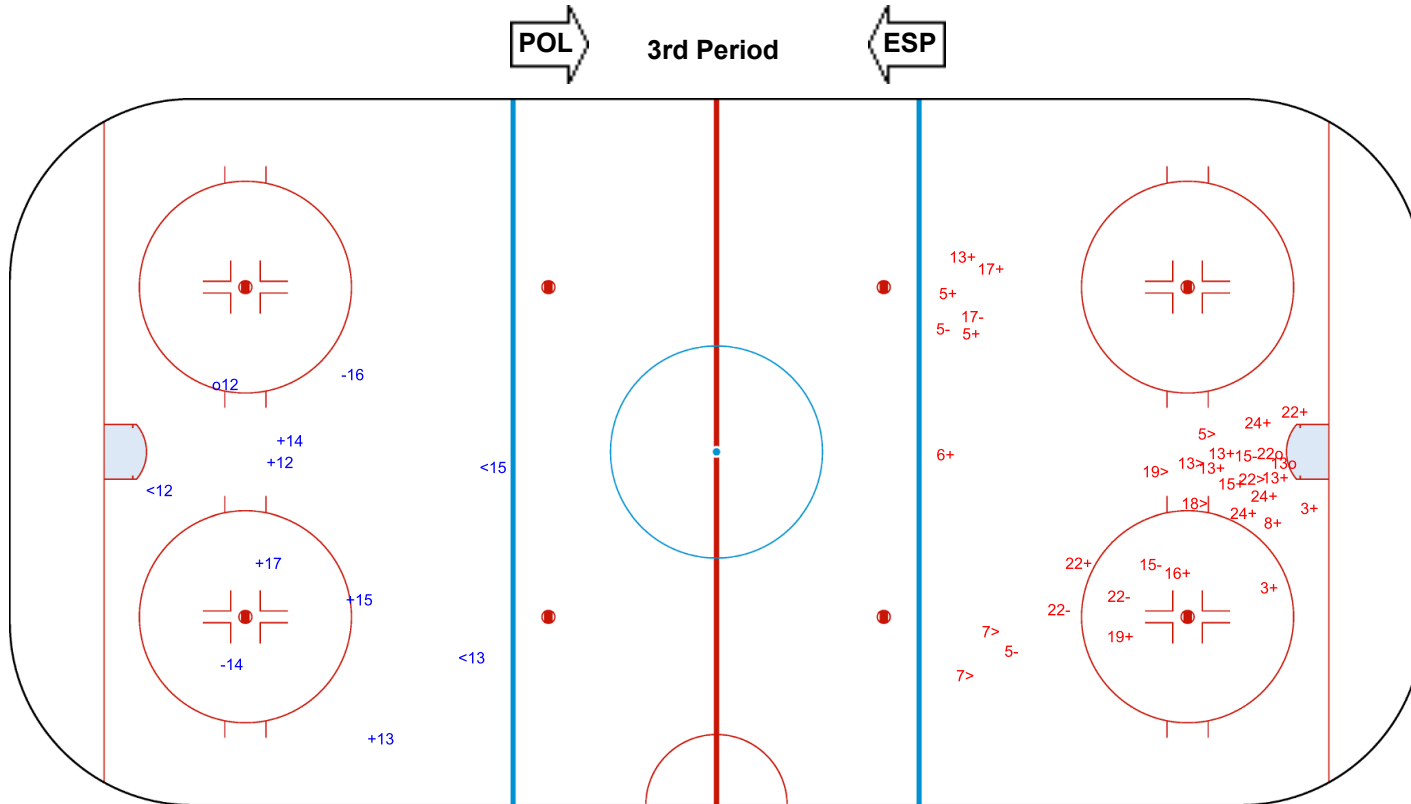

Shots by ESP

Goals (o): 1   SSG (+): 5
SSP (-): 3   SPG (-): 2

GK 20 of POL

Shots by POL

Goals (o): 2   SSG (+): 19
SSP (-): 7   SPG (-): 7

GK 1 of ESP

GK 25 of ESP

Legend:	
GK	Goalkeeper
SPG	Shots past goal
SSG	Shots saved by goalkeeper
SSP	Shots saved by player