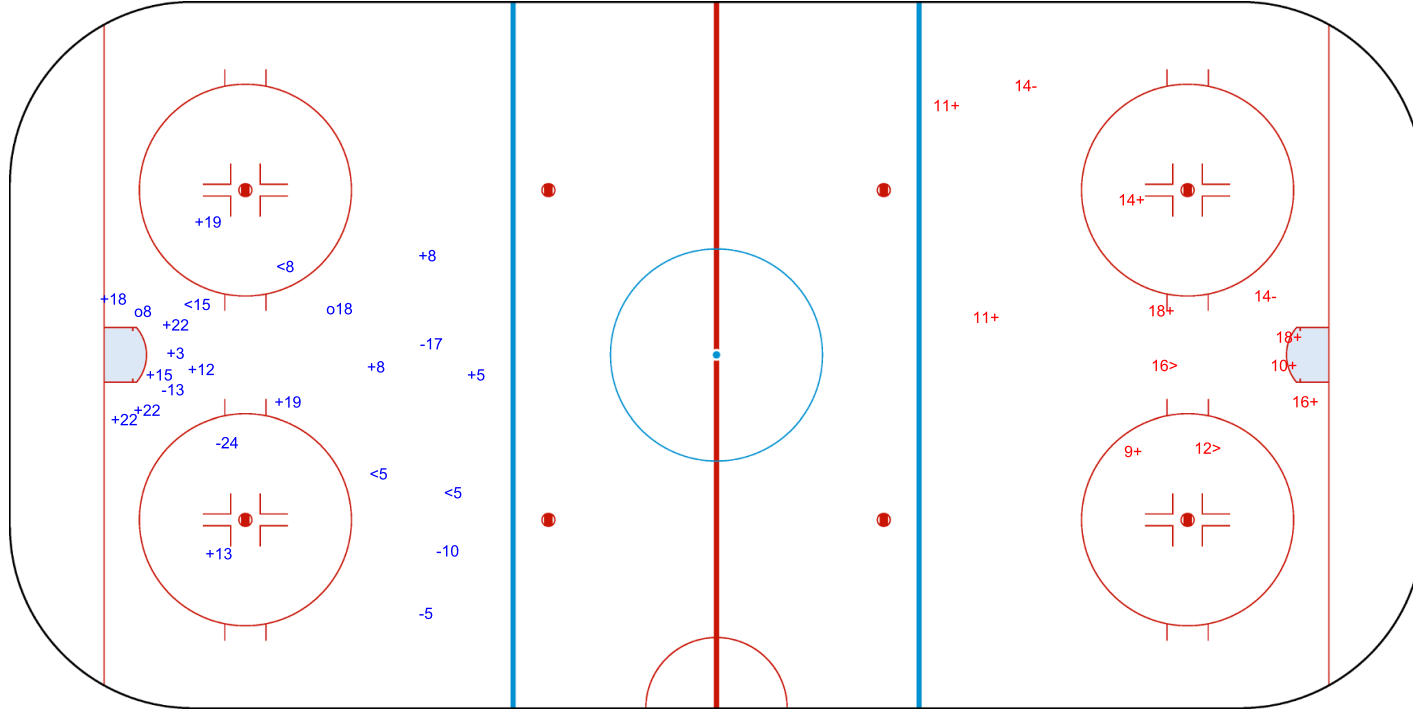

SHOT CHART  
ESP - POL

Shots by ESP  
Goals (o): 1  
SSP (<): 3  
SSG (+): 11  
SPG (-): 5

GK 20 of POL

POL → 1st Period ← ESP

Shots by POL  
Goals (o): 2  
SSP (>): 3  
SSG (+): 11  
SPG (-): 4

GK 1 of ESP

Shots by POL  
Goals (o): 2  
SSP (<): 4  
SSG (+): 13  
SPG (-): 5

GK 1 of ESP

ESP → 2nd Period ← POL

Shots by ESP  
Goals (o): 0  
SSP (>): 2  
SSG (+): 8  
SPG (-): 2

GK 20 of POL

Shots by ESP

Goals (o): 1    SSG (+): 5  
SSP (-): 3    SPG (-): 2