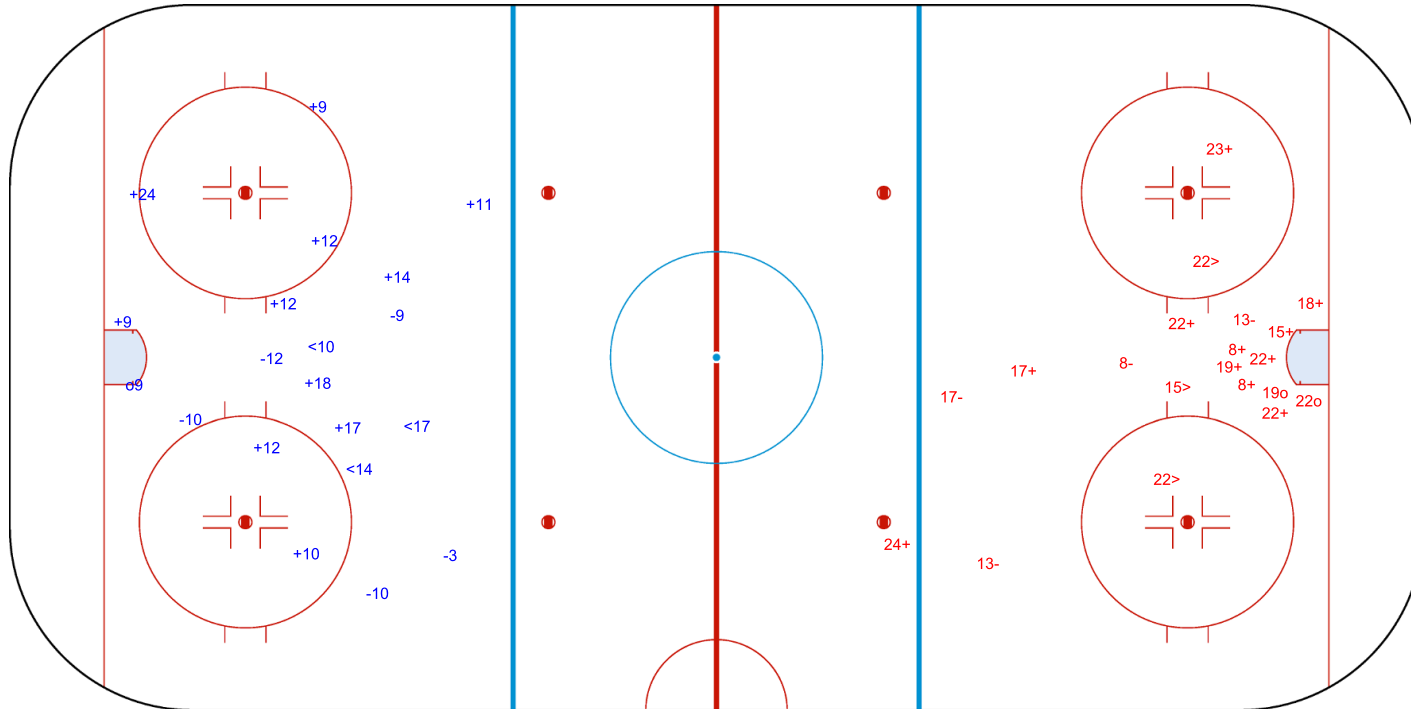

SHOT CHART  
ESP - POL

Shots by ESP  
Goals (o): 1  
SSP (<): 3  
SSG (+): 11  
SPG (-): 5

GK 20 of POL

POL → 1st Period ← ESP

Shots by POL  
Goals (o): 2  
SSP (>): 3  
SSG (+): 11  
SPG (-): 4

GK 1 of ESP

Shots by POL  
Goals (o): 2  
SSP (<): 4  
SSG (+): 13  
SPG (-): 5

GK 1 of ESP

ESP → 2nd Period ← POL

Shots by ESP  
Goals (o): 0  
SSP (>): 2  
SSG (+): 8  
SPG (-): 2

GK 20 of POL

Shots by ESP

Goals (o): 1    SSG (+): 5  
SSP (-): 3    SPG (-): 2