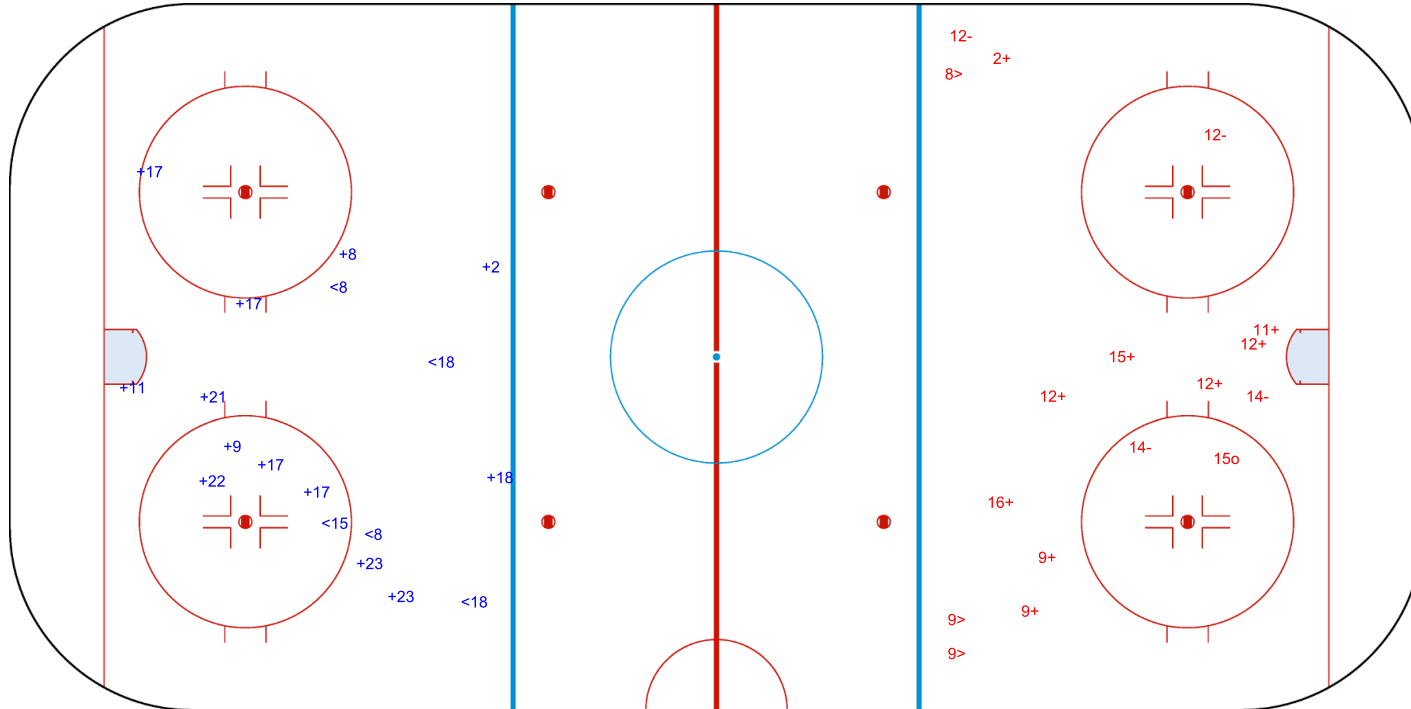

SHOT CHART
LAT - GBR

Shots by LAT
Goals (o): 1
SSP (<): 4
SSG (+): 4
SPG (-): 0

GK 1 of GBR

1st Period

Shots by GBR
Goals (o): 1
SSP (>): 3
SSG (+): 5
SPG (-): 1

GK 1 of LAT

Shots by GBR

Goals (o): 1 SSG (+): 6
SSP (<): 3 SPG (-): 4

GK 1 of LAT

2nd Period

Shots by LAT

Goals (o): 1 SSG (+): 9
SSP (>): 2 SPG (-): 2

GK 1 of GBR

Shots by LAT
Goals (o): 0
SSP (<): 5
SSG (+): 13
SPG (-): 0

GK 1 of GBR

GBR → 3rd Period ← LAT

Shots by GBR
Goals (o): 1
SSP (>): 3
SSG (+): 9
SPG (-): 4

GK 1 of LAT

Legend:	
GK	Goalkeeper
SPG	Shots past goal
SSG	Shots saved by goalkeeper
SSP	Shots saved by player