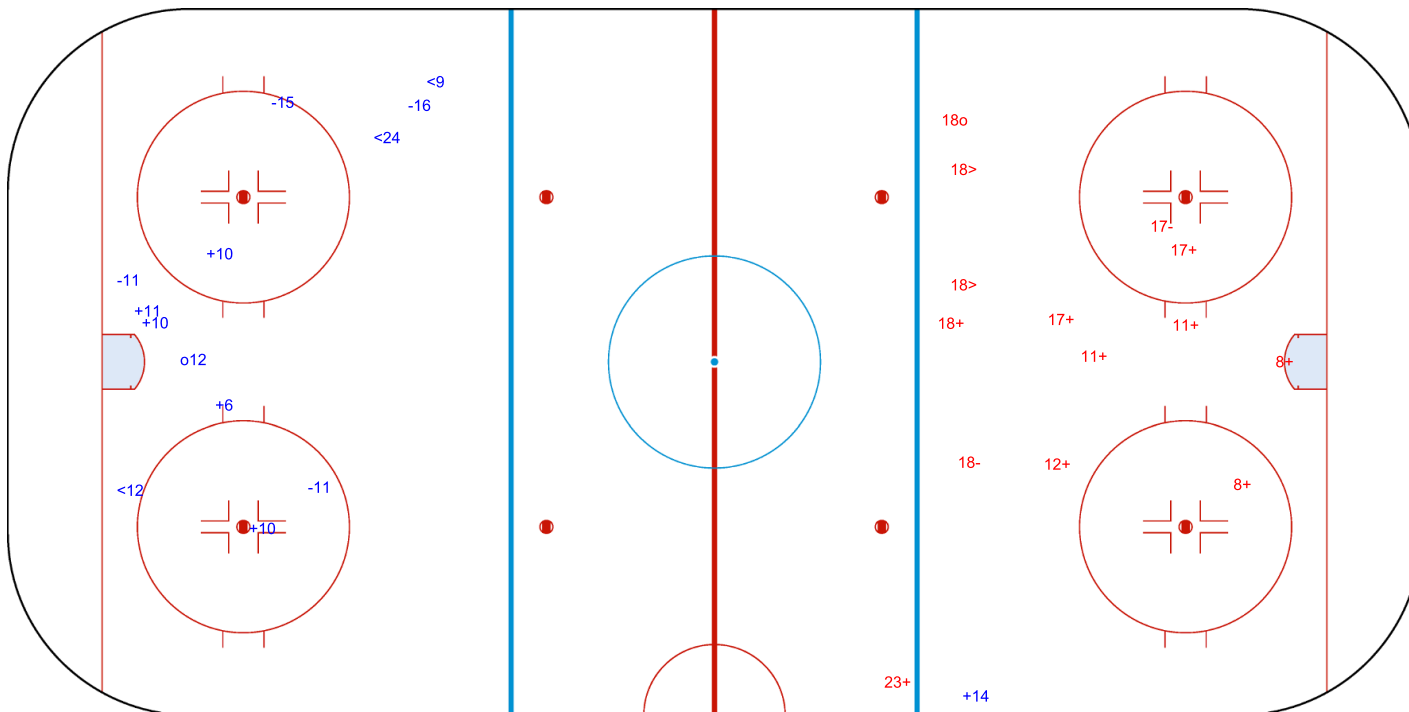

SHOT CHART
LAT - GBR

Shots by LAT
Goals (o): 1
SSP (<): 4
SSG (+): 4
SPG (-): 0

GK 1 of GBR

1st Period

Shots by GBR
Goals (o): 1
SSP (>): 3
SSG (+): 5
SPG (-): 1

GK 1 of LAT

Shots by GBR

Goals (o): 1 SSG (+): 6
SSP (<): 3 SPG (-): 4

GK 1 of LAT

2nd Period

Shots by LAT

Goals (o): 1 SSG (+): 9
SSP (>): 2 SPG (-): 2

GK 1 of GBR

Shots by LAT
Goals (o): 0
SSP (<): 5
SSG (+): 13
SPG (-): 0

GK 1 of GBR

GBR → 3rd Period ← LAT