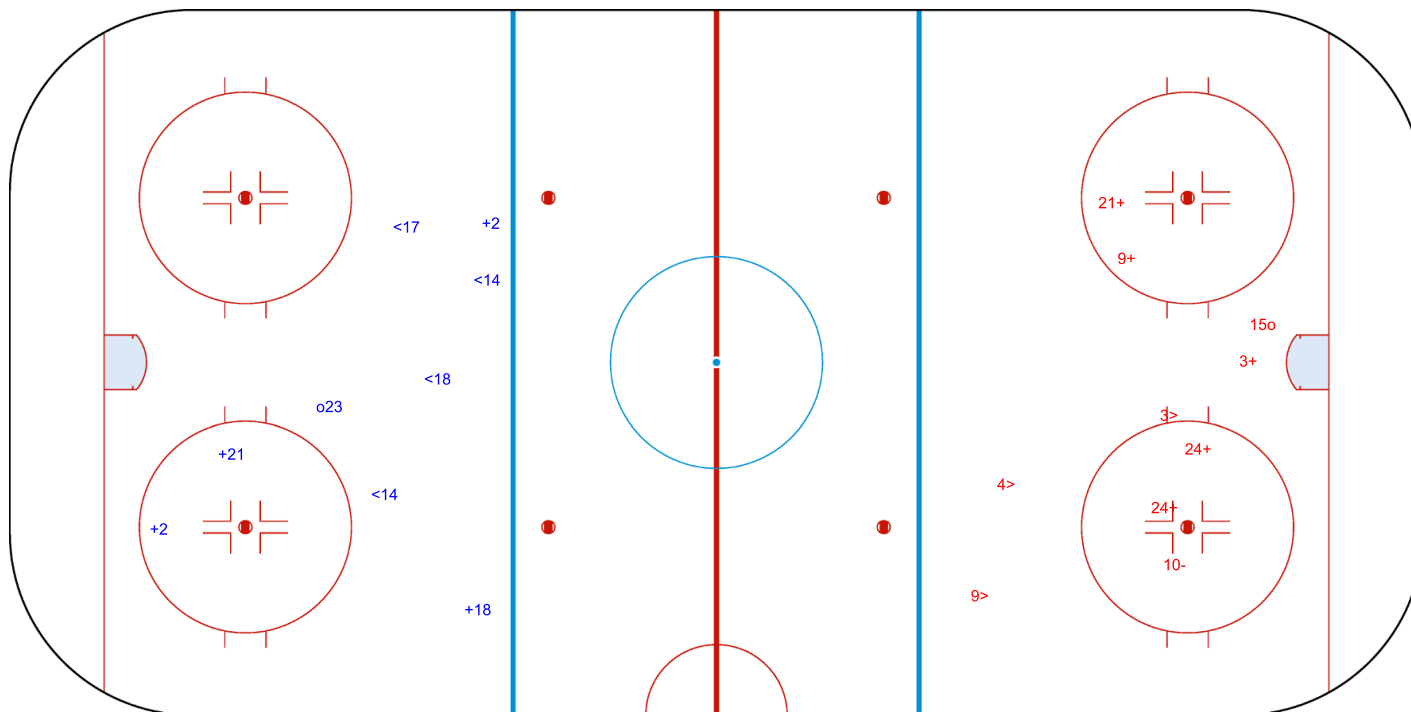

SHOT CHART
LAT - GBR

Shots by LAT
Goals (o): 1
SSP (<): 4
SSG (+): 4
SPG (-): 0

GK 1 of GBR

1st Period

Shots by GBR
Goals (o): 1
SSP (>): 3
SSG (+): 5
SPG (-): 1

GK 1 of LAT

Shots by GBR

Goals (o): 1 SSG (+): 6
SSP (<): 3 SPG (-): 4

GK 1 of LAT

2nd Period

Shots by LAT

Goals (o): 1 SSG (+): 9
SSP (>): 2 SPG (-): 2

GK 1 of GBR

Shots by LAT
Goals (o): 0
SSP (<): 5
SSG (+): 13
SPG (-): 0

GK 1 of GBR

GBR → 3rd Period ← LAT