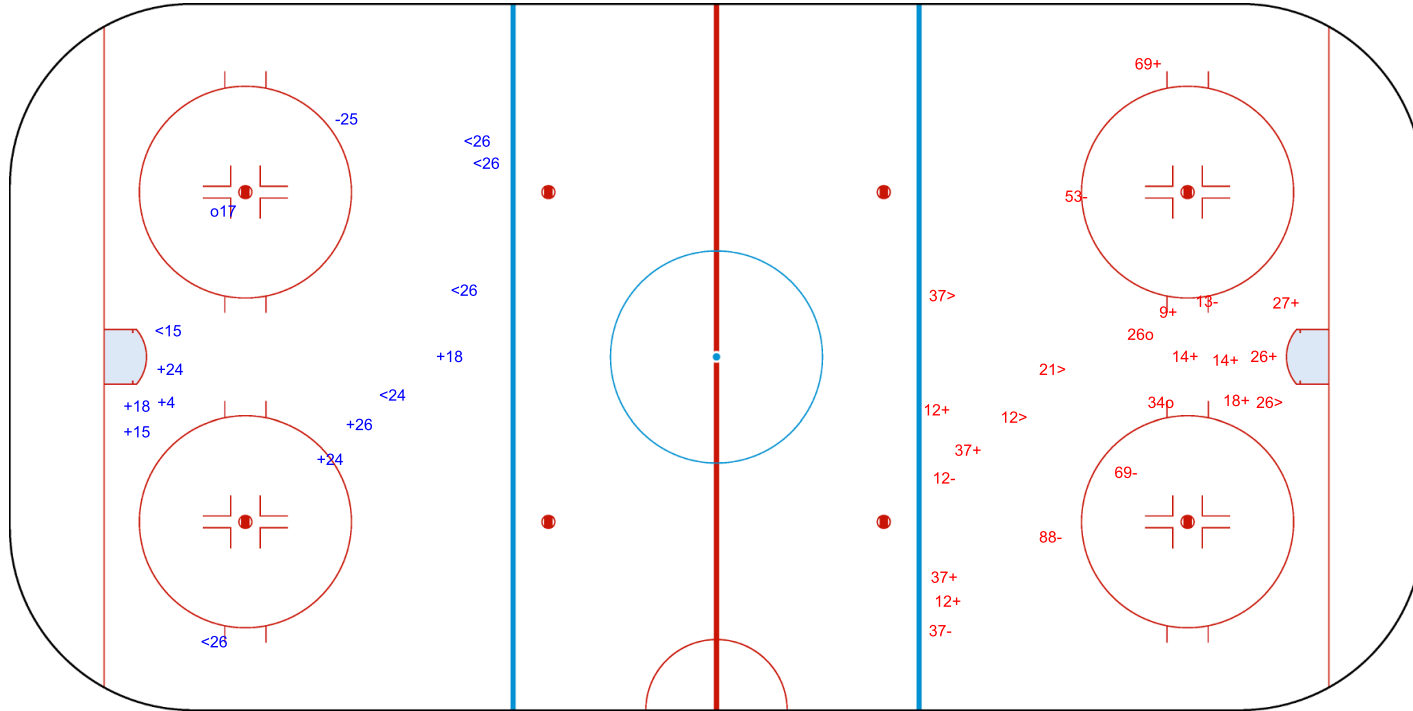

SHOT CHART  
JPN - ITA

Shots by ITA  
Goals (o): 2  
SSP (<): 1  
SSG (+): 10  
SPG (-): 6

JPN → 1st Period ← ITA

Shots by JPN  
Goals (o): 0  
SSP (>): 4  
SSG (+): 3  
SPG (-): 5

Shots by JPN

Goals (o): 1    SSG (+): 7  
SSP (<): 6    SPG (-): 1

GK 35 of ITA

ITA → 2nd Period ← JPN

Shots by ITA

Goals (o): 2    SSG (+): 11  
SSP (>): 4    SPG (-): 6

GK 1 of JPN

Shots by ITA

Goals (o): 0

SSP (<): 2