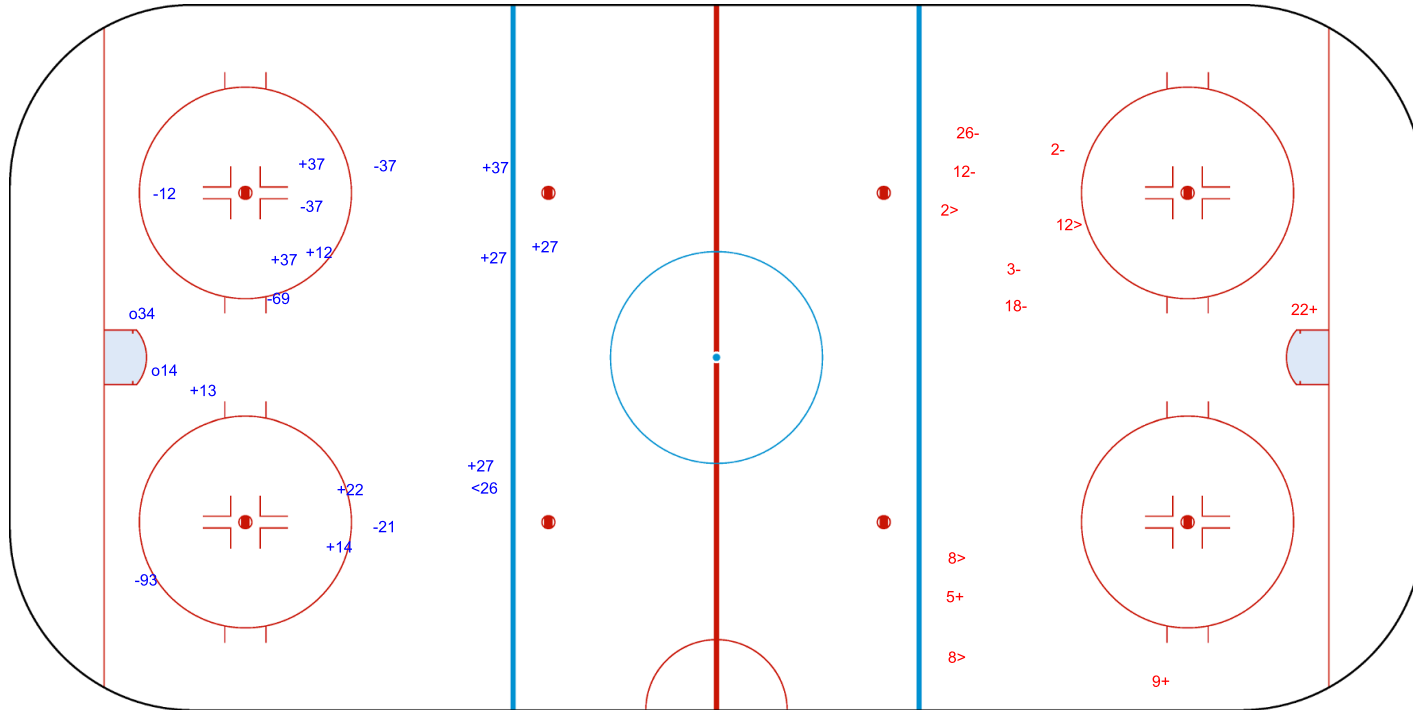

SHOT CHART  
JPN - ITA

Shots by ITA  
Goals (o): 2  
SSP (<): 1  
SSG (+): 10  
SPG (-): 6

JPN → 1st Period ← ITA

Shots by JPN  
Goals (o): 0  
SSP (>): 4  
SSG (+): 3  
SPG (-): 5

Shots by JPN

Goals (o): 1    SSG (+): 7  
SSP (<): 6    SPG (-): 1

GK 35 of ITA

ITA → 2nd Period ← JPN

Shots by ITA

Goals (o): 2    SSG (+): 11  
SSP (>): 4    SPG (-): 6

GK 1 of JPN

Shots by ITA

Goals (o): 0

SSP (<): 2