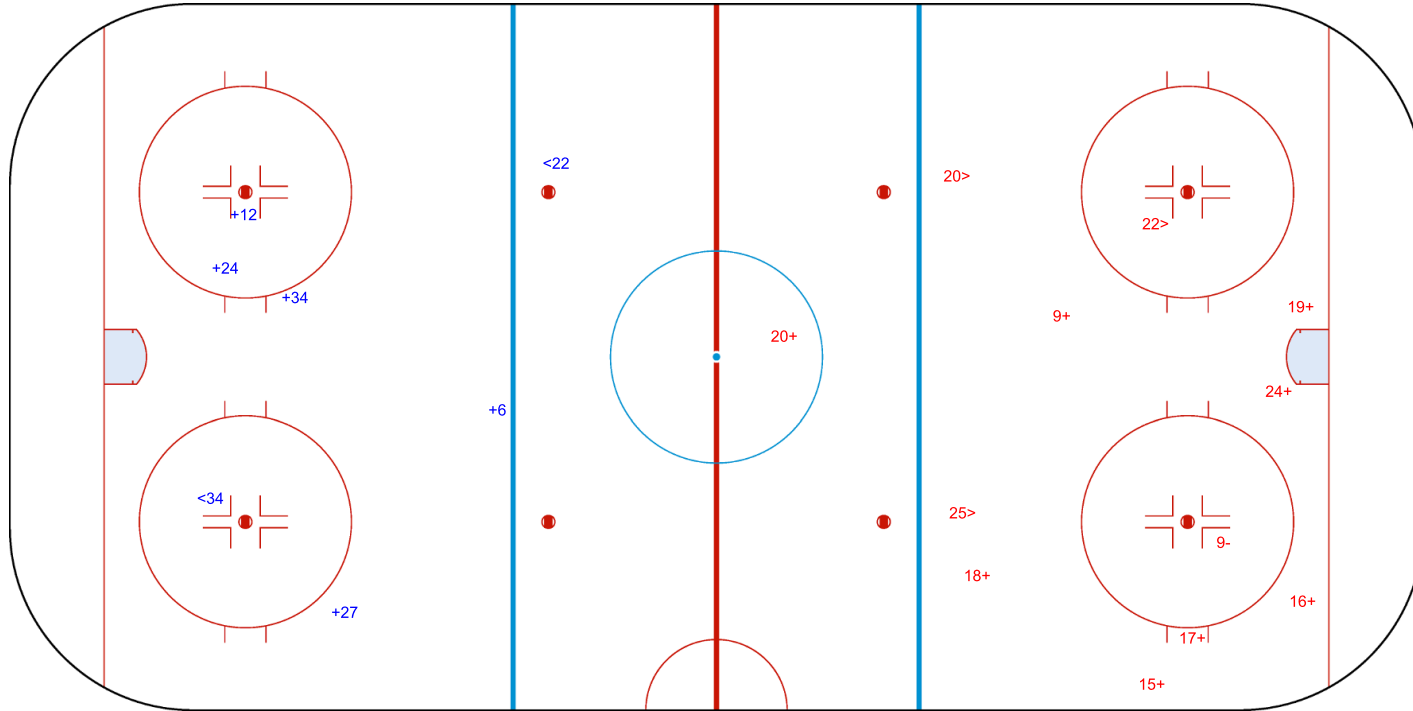

SSG (+): 5

SPG (-): 0

GK 1 of JPN

3rd Period

Shots by JPN

Goals (o): 0

SSP (>): 3

SSG (+): 8

SPG (-): 1

GK 35 of ITA

Legend:		
<b>GK</b>	Goalkeeper	
<b>SPG</b>	Shots past goal	
<b>SSG</b>	Shots saved by goalkeeper	
<b>SSP</b>	Shots saved by player	