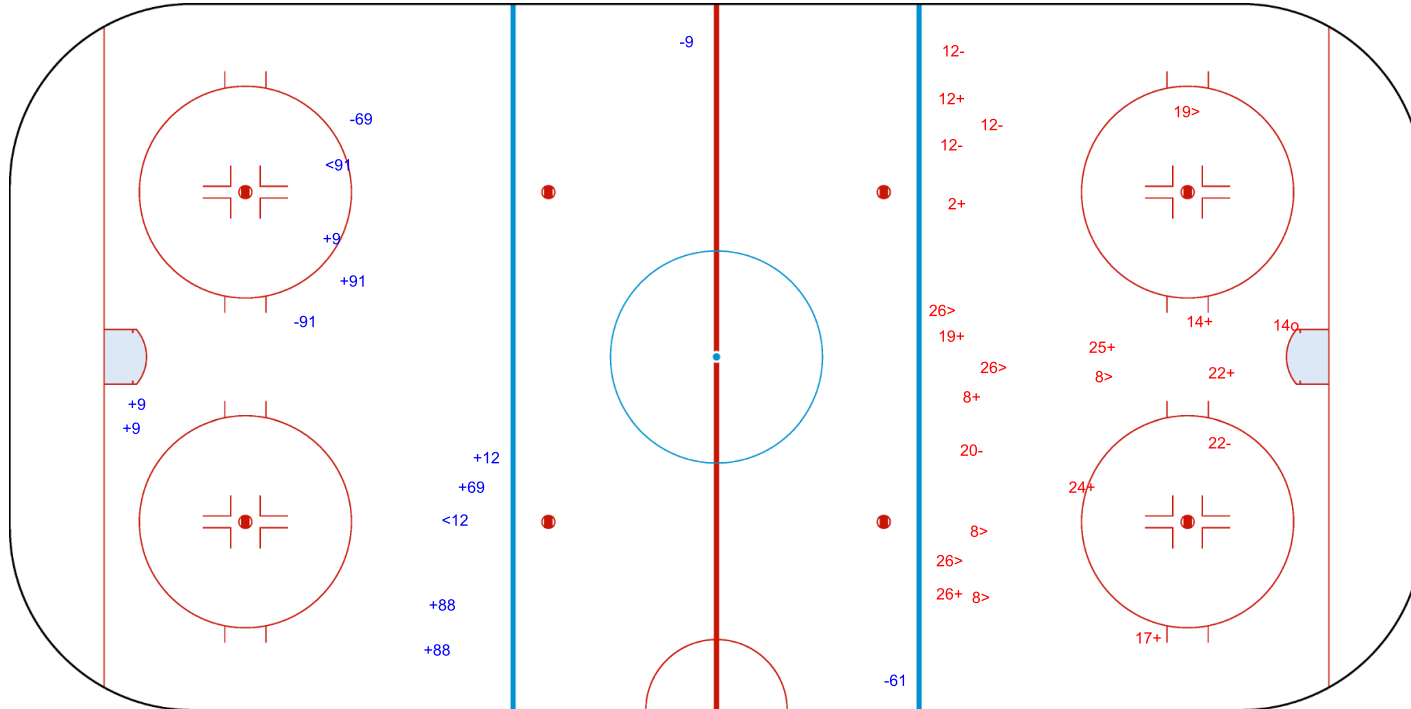

Romania
Sfantu Gheorghe
SEPSI ARENA

IIHF ICE HOCKEY WORLD CHAMPIONSHIP
DIVISION I, GROUP A

MON 28 APR 2025
START TIME 16:00

ROUND ROBIN, GAME 5

INTERNATIONAL
ICE HOCKEY
FEDERATION

Shots by POL

Goals (o): 0   SSG (+): 8
SSP (<): 2   SPG (-): 4

GK 29 of JPN

3rd Period

Shots by JPN

Goals (o): 1   SSG (+): 10
SSP (>): 7   SPG (-): 5

GK 33 of POL

Legend:					
GK	Goalkeeper	SPG	Shots past goal	SSG	Shots saved by goalkeeper
				SSP	Shots saved by player