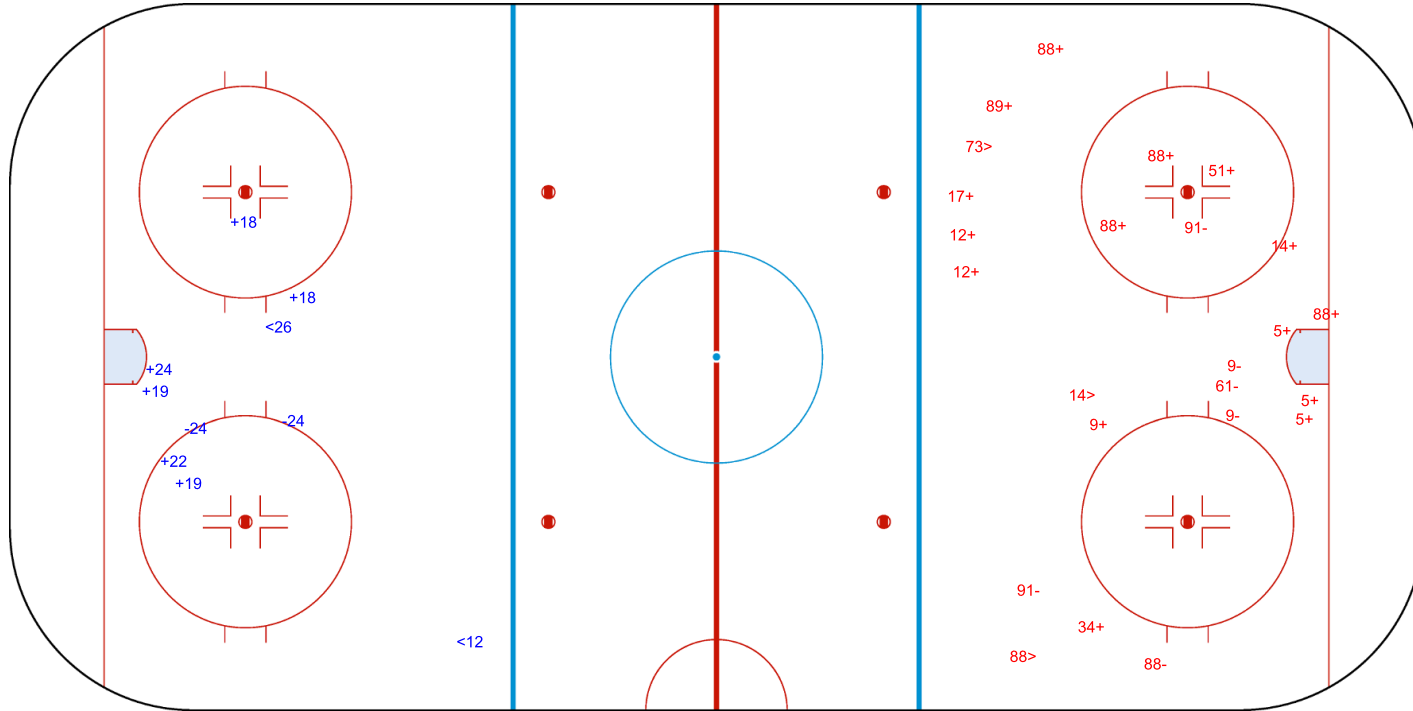

Goals (o): 0

SSG (+): 15

SSP (>): 3

SPG (-): 6

GK 29 of JPN

Romania
Sfantu Gheorghe
SEPSI ARENA

IIHF ICE HOCKEY WORLD CHAMPIONSHIP
DIVISION I, GROUP A

ICE HOCKEY
WORLD
CHAMPIONSHIP
ROMANIA
Sfantu Gheorghe
Division I - Group A

MON 28 APR 2025
START TIME 16:00

ROUND ROBIN, GAME 5

INTERNATIONAL
ICE HOCKEY
FEDERATION

Shots by POL

Goals (o): 0 SSG (+): 8
SSP (<): 2 SPG (-): 4

GK 29 of JPN

3rd Period

Shots by JPN