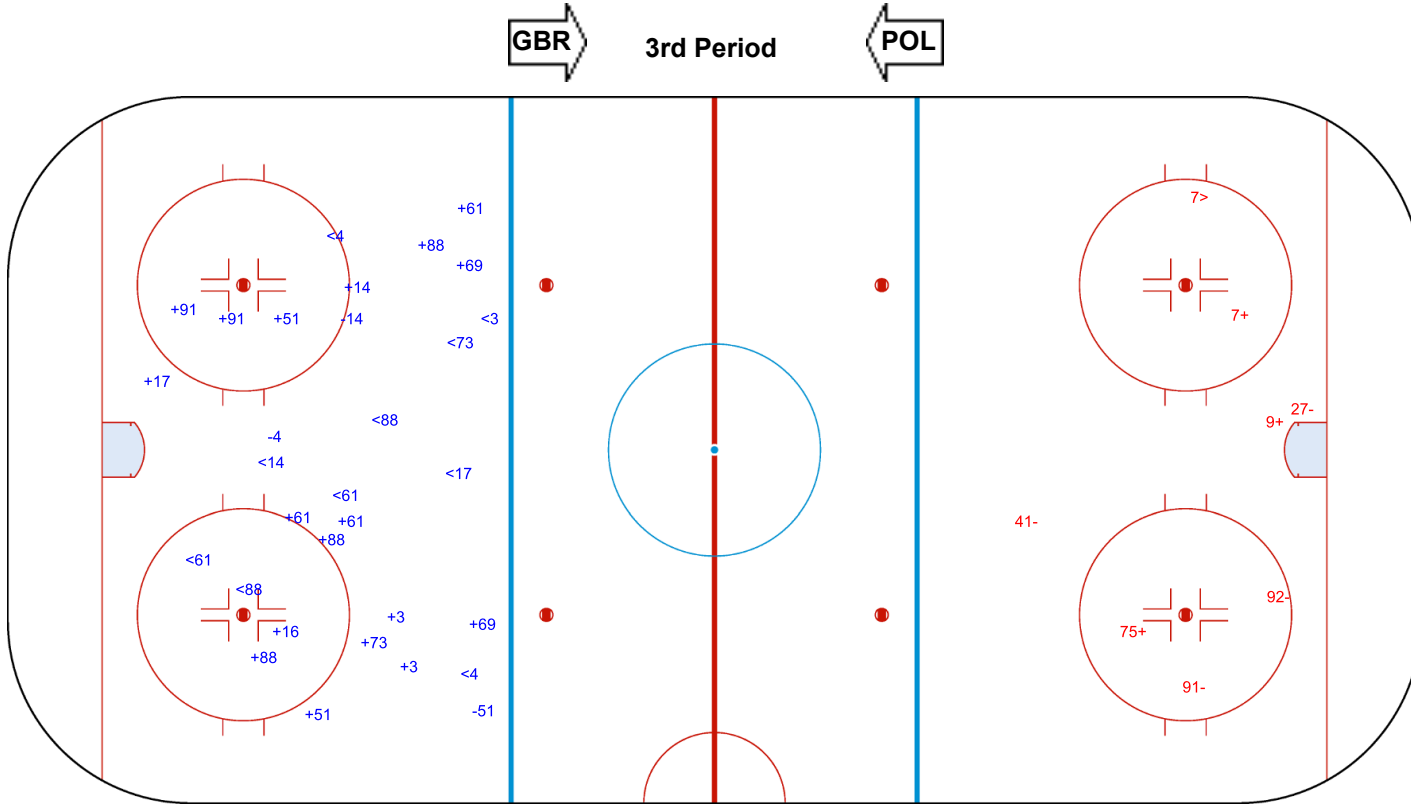

SHOT CHART
GBR - POL

Shots by POL
Goals (o): 0
SSP (<): 2
SSG (+): 10
SPG (-): 0

GK 33 of GBR

GBR → 1st Period ← POL

Shots by GBR
Goals (o): 1
SSP (>): 4
SSG (+): 18
SPG (-): 3

GK 33 of POL

Shots by GBR

Goals (o): 2 SSG (+): 7
SSP (-): 6 SPG (-): 4

GK 33 of POL

2nd Period

Shots by POL

Goals (o): 0 SSG (+): 12
SSP (>): 7 SPG (-): 0

GK 33 of GBR

Shots by POL

Goals (o): 0

SSG (+): 18

SSP (<): 10

SPG (-): 3

GK 33 of GBR

Shots by GBR

Goals (o): 0

SSG (+): 3

SSP (>): 1

SPG (-): 4