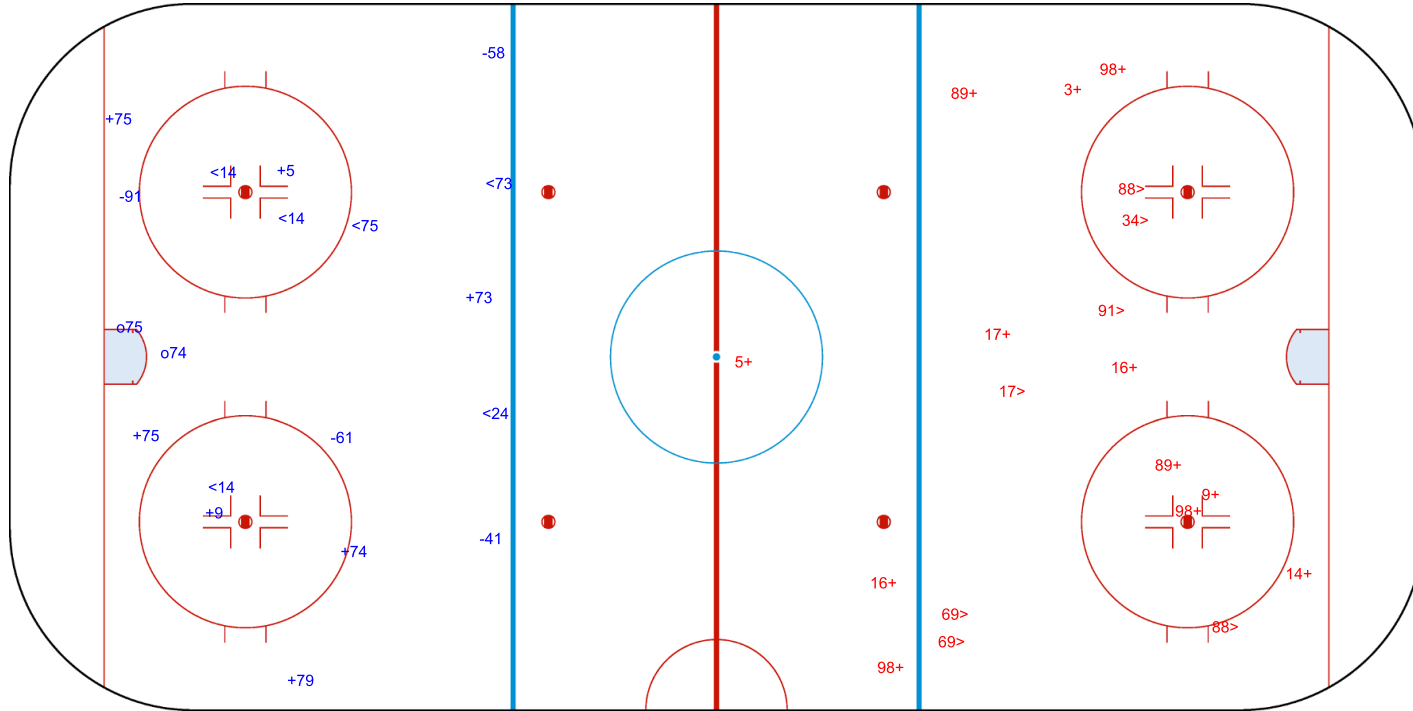

SHOT CHART
GBR - POL

Shots by POL
Goals (o): 0
SSP (<): 2
SSG (+): 10
SPG (-): 0

GK 33 of GBR

GBR → 1st Period ← POL

Shots by GBR
Goals (o): 1
SSP (>): 4
SSG (+): 18
SPG (-): 3

GK 33 of POL

Shots by GBR

Goals (o): 2 SSG (+): 7
SSP (-): 6 SPG (-): 4

GK 33 of POL

2nd Period

Shots by POL

Goals (o): 0 SSG (+): 12
SSP (>): 7 SPG (-): 0

GK 33 of GBR

Shots by POL

Goals (o): 0

SSG (+): 18