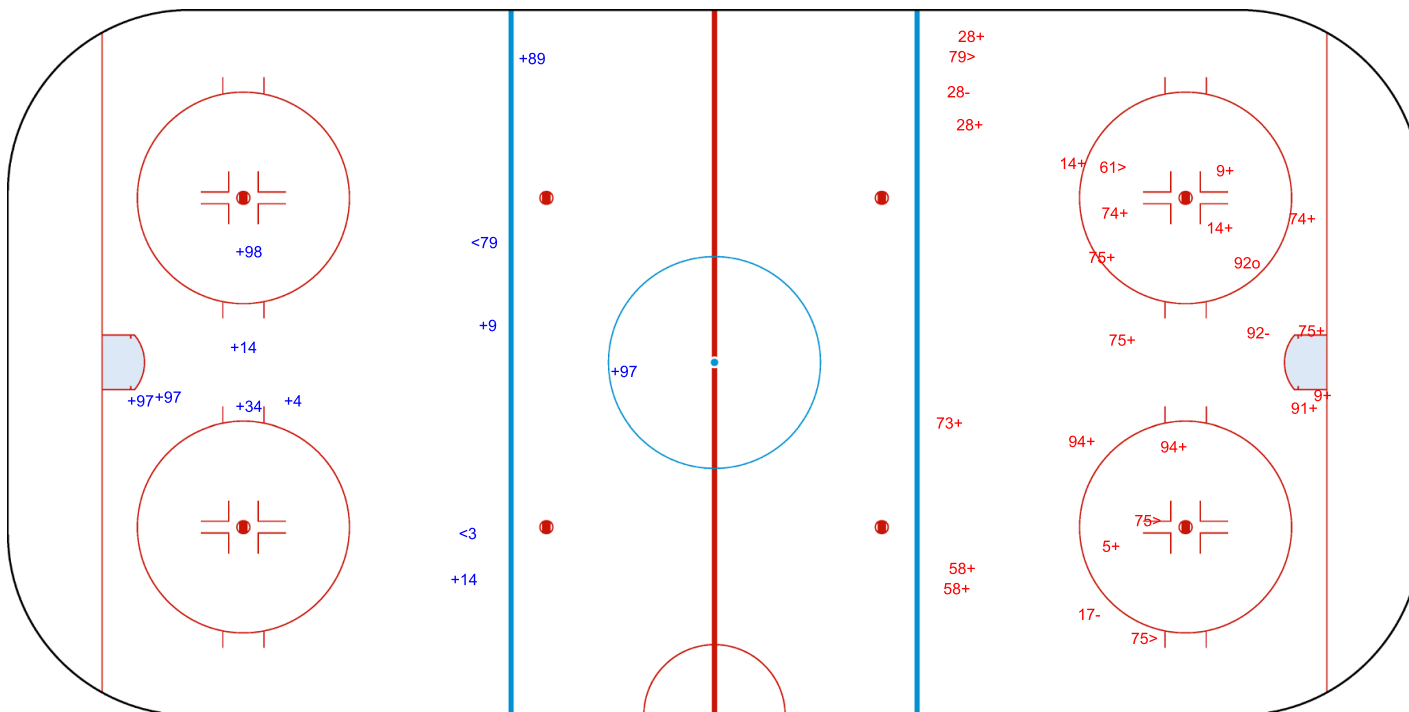

SHOT CHART
GBR - POL

Shots by POL
Goals (o): 0
SSP (<): 2
SSG (+): 10
SPG (-): 0

GK 33 of GBR

GBR → 1st Period ← POL

Shots by GBR
Goals (o): 1
SSP (>): 4
SSG (+): 18
SPG (-): 3

GK 33 of POL

Shots by GBR

Goals (o): 2 SSG (+): 7
SSP (-): 6 SPG (-): 4

GK 33 of POL

2nd Period

Shots by POL

Goals (o): 0 SSG (+): 12
SSP (>): 7 SPG (-): 0

GK 33 of GBR

Shots by POL

Goals (o): 0

SSG (+): 18