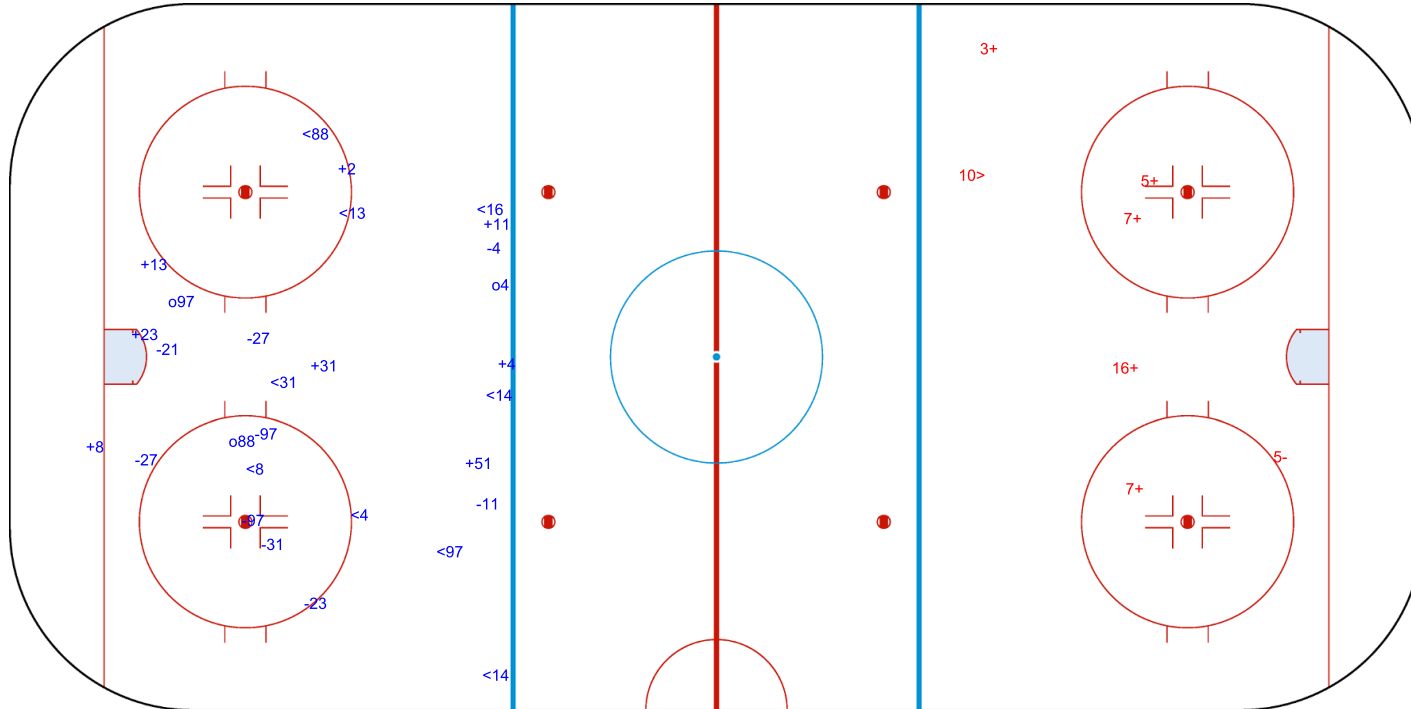

SHOT CHART

LTU - ESP

1st Period

Shots by ESP  
Goals (o): 0  
SSP (<): 5

SSG (+): 6  
SPG (-): 1

GK 1 of LTU

Shots by LTU  
Goals (o): 2  
SSP (>): 4

SSG (+): 2  
SPG (-): 5

GK 20 of ESP

Shots by LTU

Goals (o): 3    SSG (+): 8  
SSP (<): 9    SPG (-): 9

GK 20 of ESP

GK 25 of ESP

2nd Period

Shots by ESP

Goals (o): 0    SSG (+): 5  
SSP (>): 1    SPG (-): 1

GK 1 of LTU

Shots by ESP

Goals (o): 0    SSG (+): 10  
SSP (-): 6    SPG (-): 3

GK 1 of LTU

GK 70 of LTU

LTU → 3rd Period ← ESP

Shots by LTU

Goals (o): 0    SSG (+): 10  
SSP (>): 5    SPG (-): 3