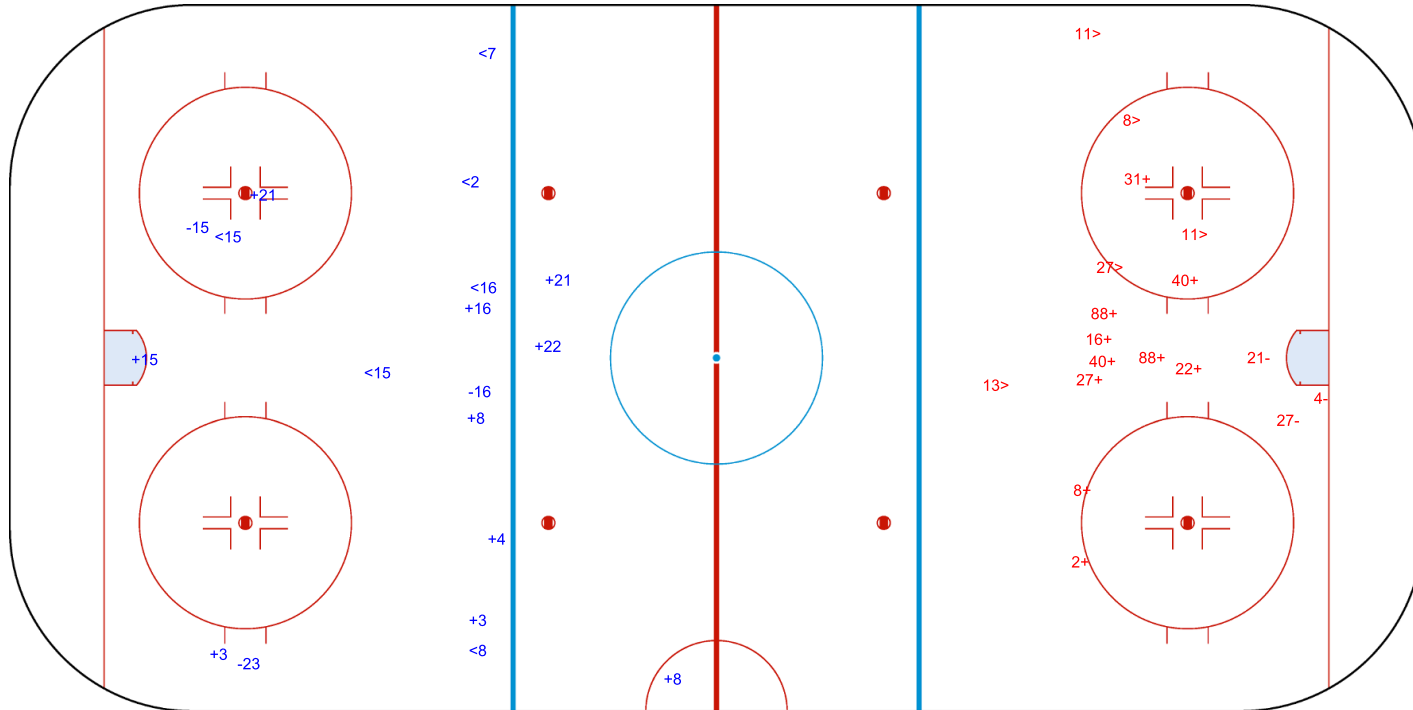

Shots by ESP

Goals (o): 0   SSG (+): 10
SSP (-): 6   SPG (-): 3

GK 1 of LTU

GK 70 of LTU

LTU → 3rd Period ← ESP

Shots by LTU

Goals (o): 0   SSG (+): 10
SSP (>): 5   SPG (-): 3

GK 25 of ESP

Legend:
GK Goalkeeper   **SPG** Shots past goal   **SSG** Shots saved by goalkeeper   **SSP** Shots saved by player