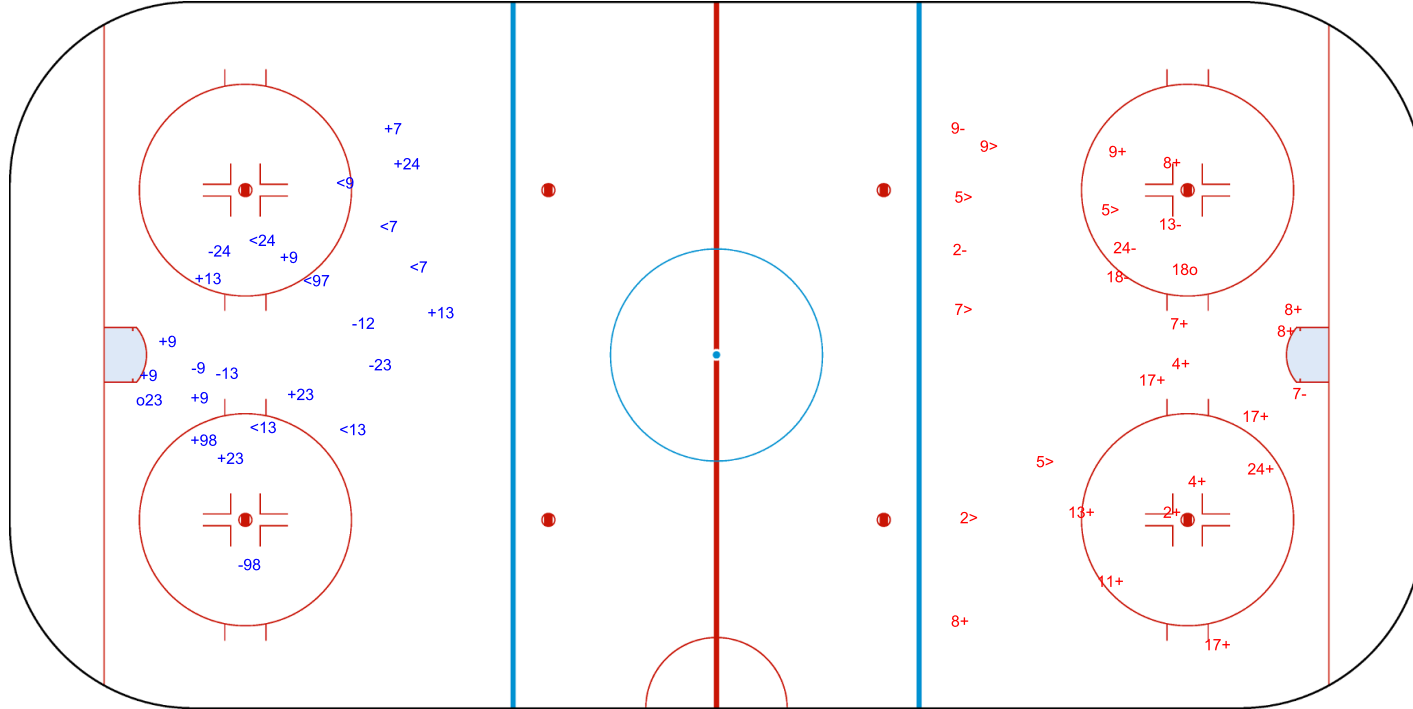

3rd Period

Shots by POL

Goals (o): 1 SSG (+): 15
SSP (>): 6 SPG (-): 6

GK 29 of CHN

Shots by CHN

Goals (o): 0 SSG (+): 4
SSP (<): 4 SPG (-): 0

GK 1 of POL

Overtime