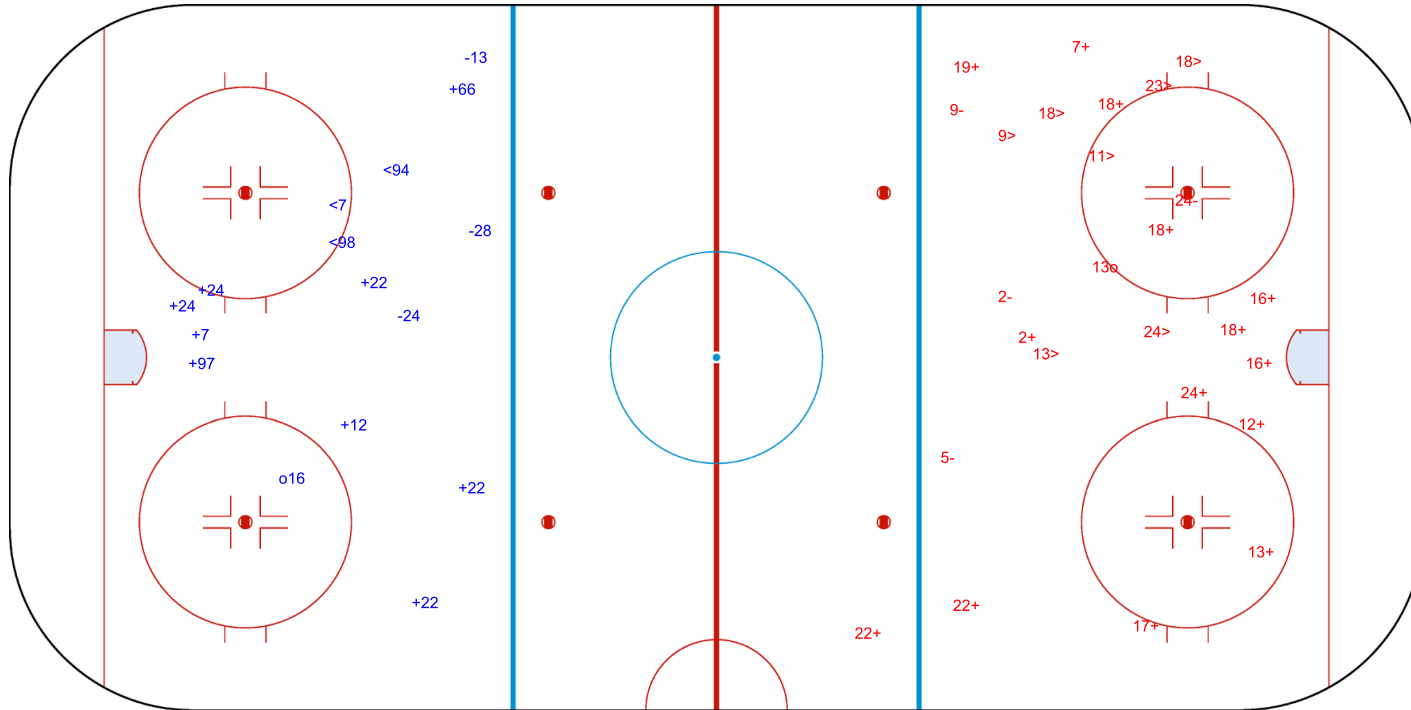

SHOT CHART
CHN - POL

Shots by CHN
Goals (o): 1
SSP (<): 3

SSG (+): 9
SPG (-): 3

GK 1 of POL

1st Period

Shots by POL
Goals (o): 1
SSP (>): 7

SSG (+): 14
SPG (-): 4

GK 29 of CHN