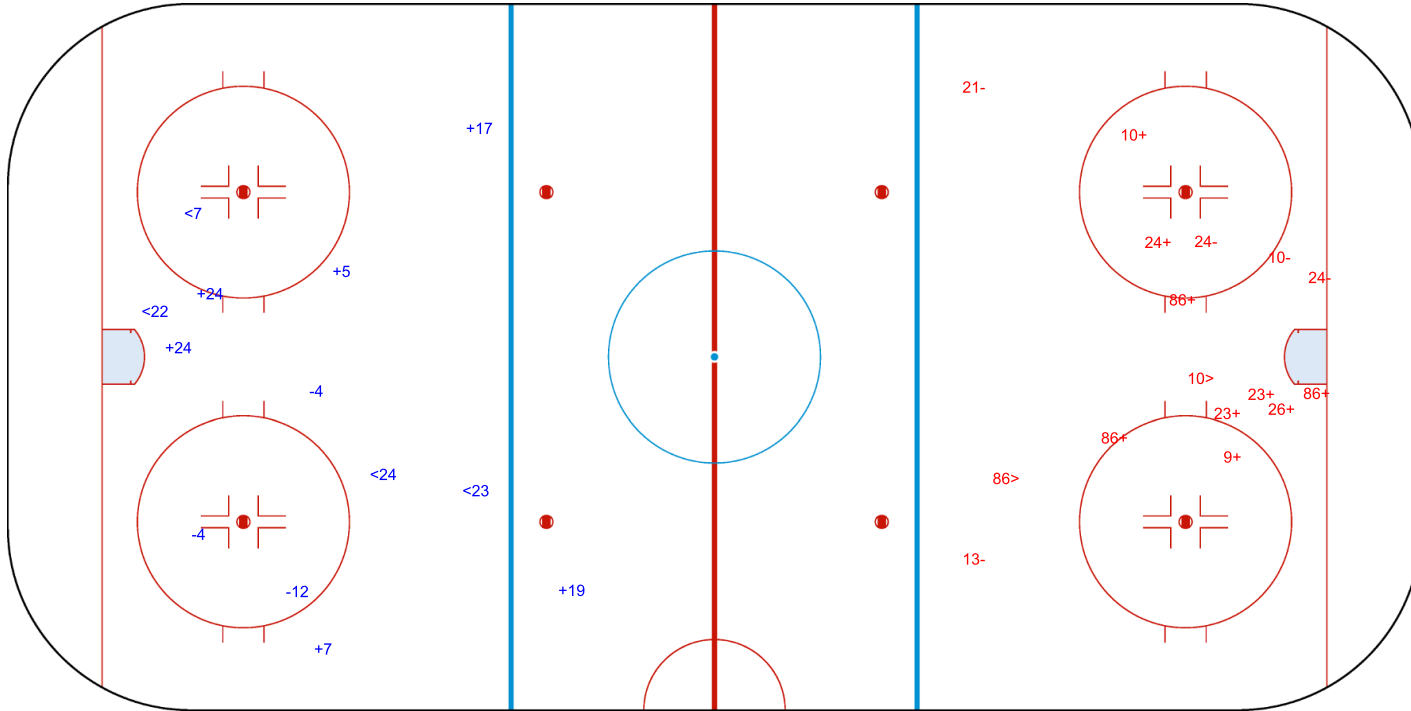

Goals (o): 0

SSG (+): 9

SSP (>): 2

SPG (-): 5

GK 1 of POL

Shots by CHN

Goals (o): 1 SSG (+): 11
SSP (<): 7 SPG (-): 6

GK 1 of POL