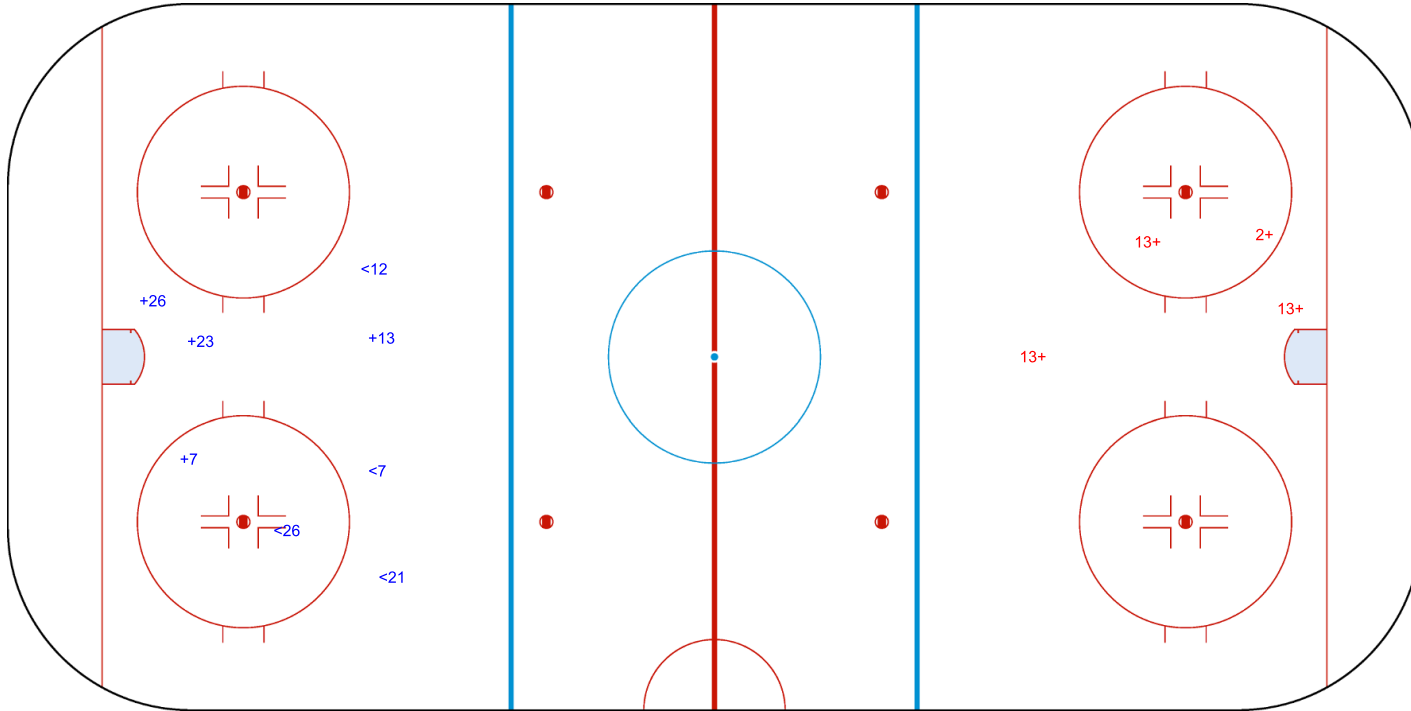

Shots by CHN

Goals (o): 0   SSG (+): 4
SSP (<): 4   SPG (-): 0

GK 1 of POL

Overtime

Shots by POL

Goals (o): 0   SSG (+): 4
SSP (>): 0   SPG (-): 0

GK 29 of CHN

Legend:	GK Goalkeeper	SPG Shots past goal	SSG Shots saved by goalkeeper	SSP Shots saved by player