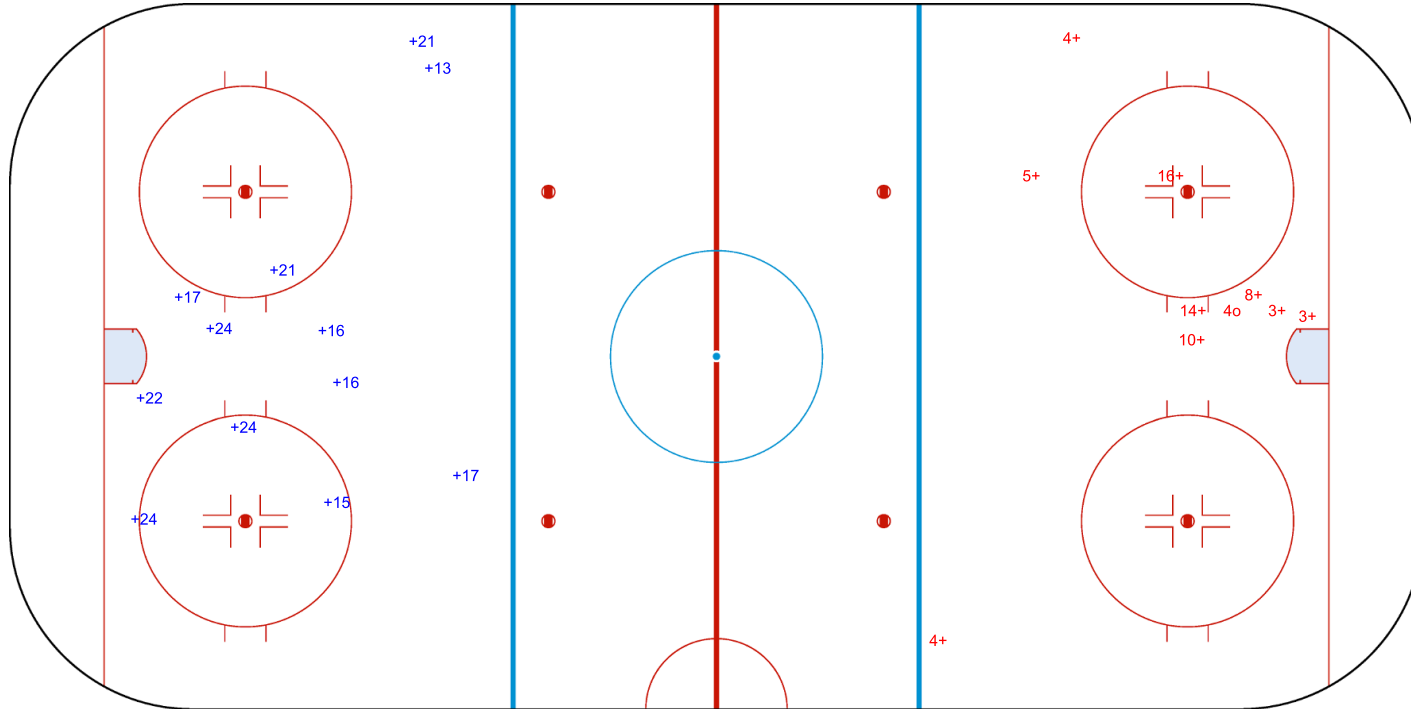

Great Britain
Sheffield
BAUER ARENA ICE

SAT 14 DEC 2024
START TIME 12:30

WOMEN'S OLYMPIC ICE HOCKEY QUALIFICATION ROUND 3
GROUP E

INTERNATIONAL
ICE HOCKEY
FEDERATION

ROUND ROBIN, GAME 3

SHOT CHART

LAT - NED

1st Period

Shots by LAT

Goals (o): 0   SSG (+): 12
SSP (<): 0   SPG (-): 0

GK 1 of NED

Shots by NED

Goals (o): 1   SSG (+): 9
SSP (>): 0   SPG (-): 0

GK 1 of LAT