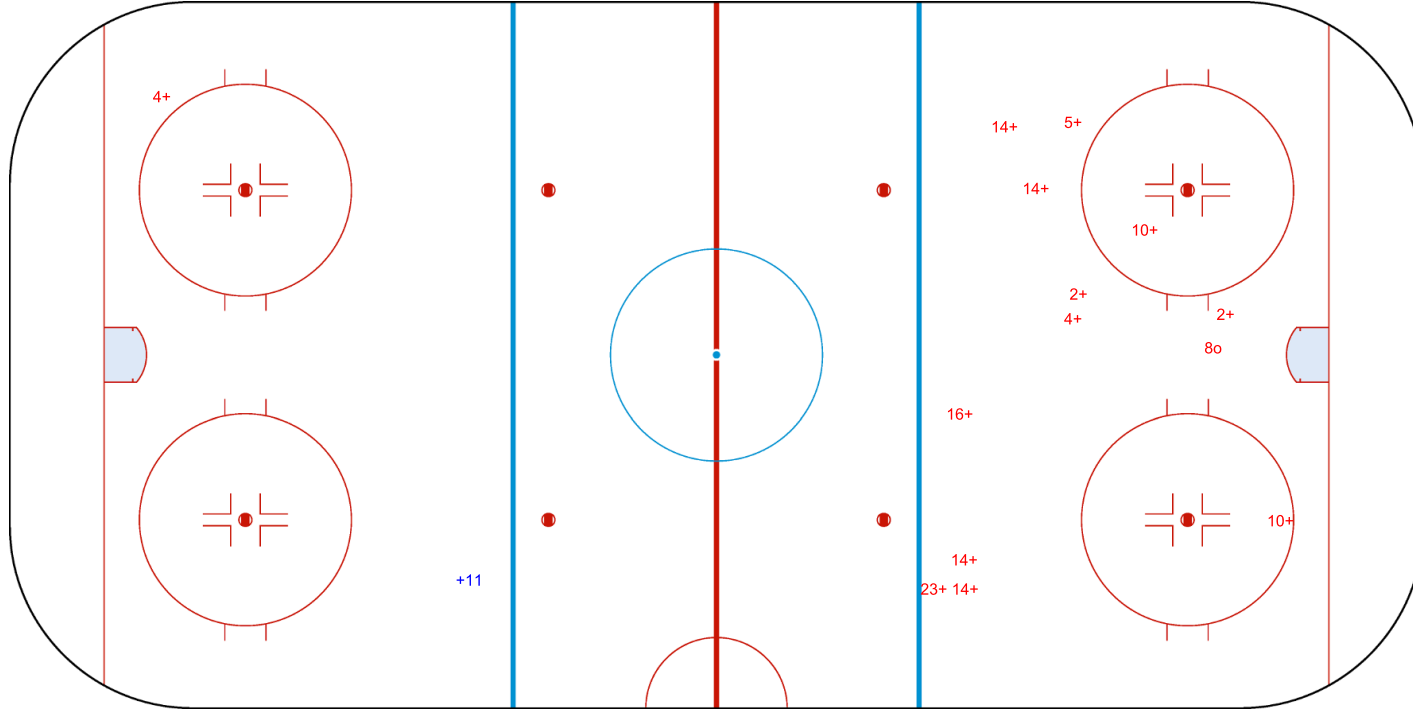

Great Britain
Sheffield
BAUER ARENA ICE

SAT 14 DEC 2024
START TIME 12:30

WOMEN'S OLYMPIC ICE HOCKEY QUALIFICATION ROUND 3
GROUP E

INTERNATIONAL
ICE HOCKEY
FEDERATION

ROUND ROBIN, GAME 3

Shots by LAT

Goals (o): 0

SSG (+): 1

SSP (<): 0

SPG (-): 0

GK 1 of NED

3rd Period

Shots by NED

Goals (o): 1

SSG (+): 13

SSP (>): 0

SPG (-): 0

GK 1 of LAT

Legend:

GK Goalkeeper   **SPG** Shots past goal   **SSG** Shots saved by goalkeeper   **SSP** Shots saved by player