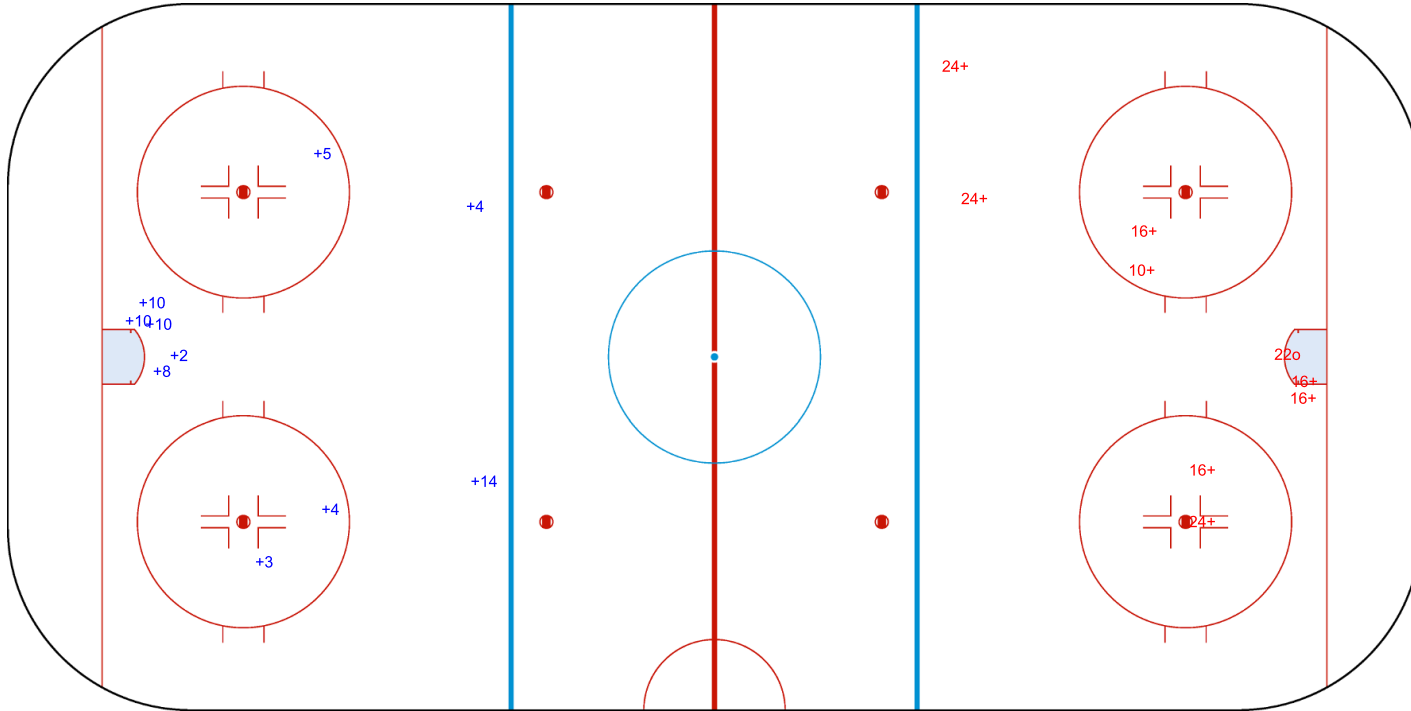

Great Britain
Sheffield
BAUER ARENA ICE

SAT 14 DEC 2024
START TIME 12:30

WOMEN'S OLYMPIC ICE HOCKEY QUALIFICATION ROUND 3
GROUP E

INTERNATIONAL
ICE HOCKEY
FEDERATION

ROUND ROBIN, GAME 3

Shots by NED

Goals (o): 0   SSG (+): 10
SSP (<): 0   SPG (-): 0

GK 1 of LAT

2nd Period

Shots by LAT

Goals (o): 1   SSG (+): 8
SSP (>): 0   SPG (-): 0

o22

GK 1 of NED