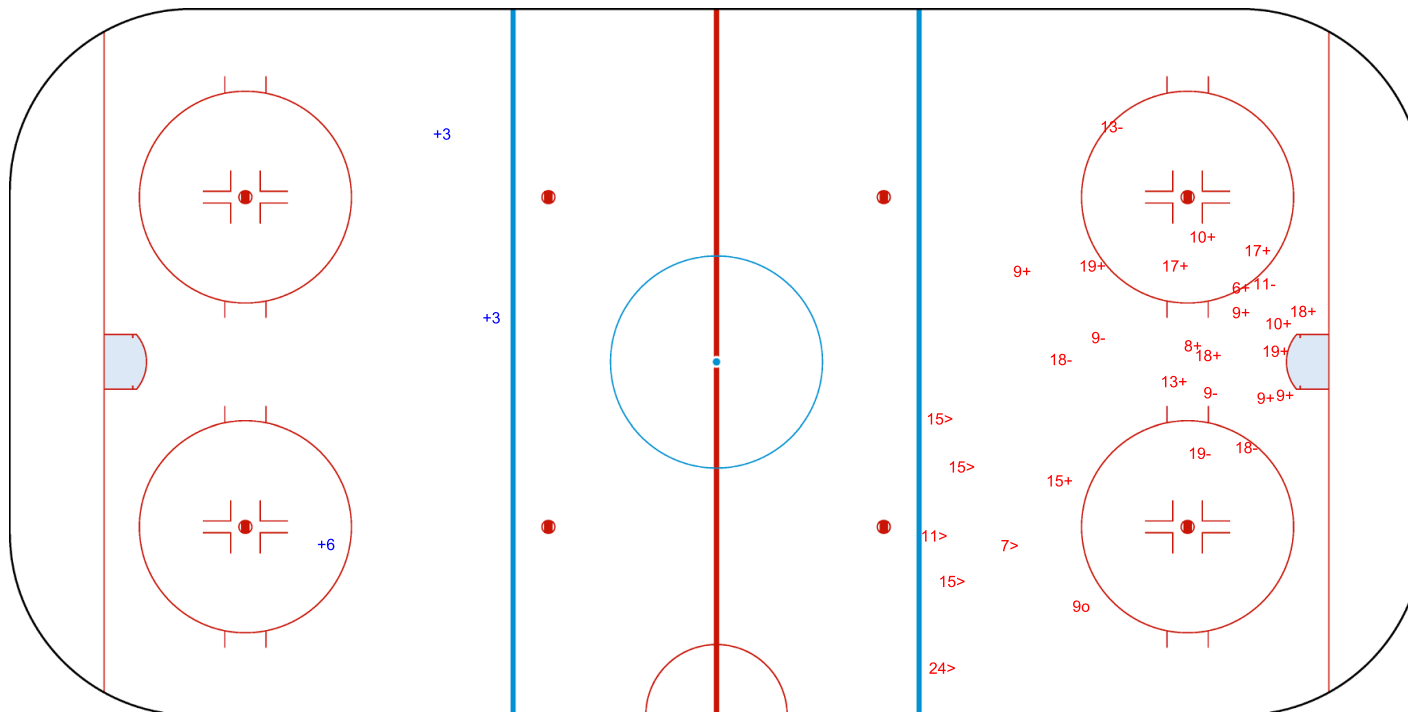

GK 25 of KOR

3rd Period

Shots by KOR

Goals (o): 1    SSG (+): 16  
SSP (>): 6    SPG (-): 7

GK 20 of TPE

Legend:	
<b>GK</b>	Goalkeeper
<b>SPG</b>	Shots past goal
<b>SSG</b>	Shots saved by goalkeeper
<b>SSP</b>	Shots saved by player