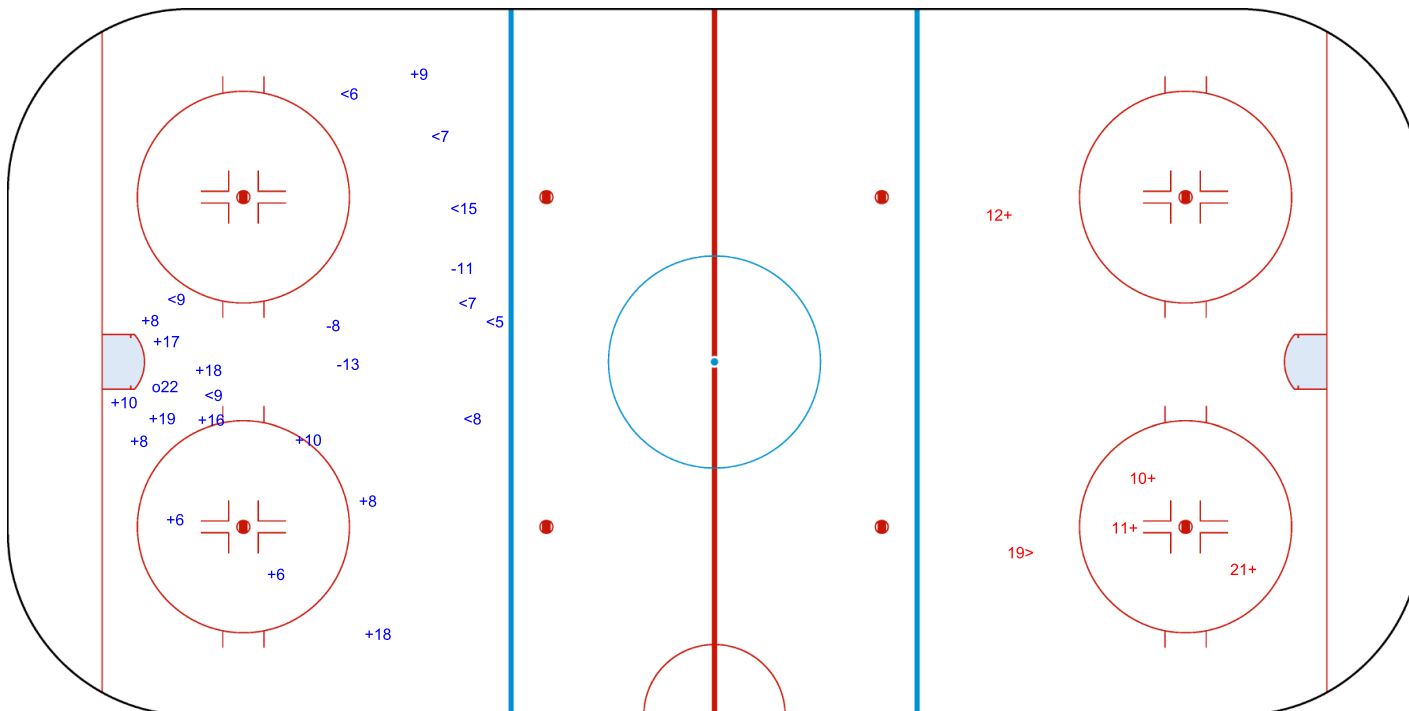

Goals (o): 1    SSG (+): 13  
SSP (<): 8    SPG (-): 3

GK 20 of TPE

2nd Period

Shots by TPE

Goals (o): 0    SSG (+): 4  
SSP (>): 1    SPG (-): 0

GK 25 of KOR

Shots by TPE

Goals (o): 0    SSG (+): 3  
SSP (<): 0    SPG (-): 0