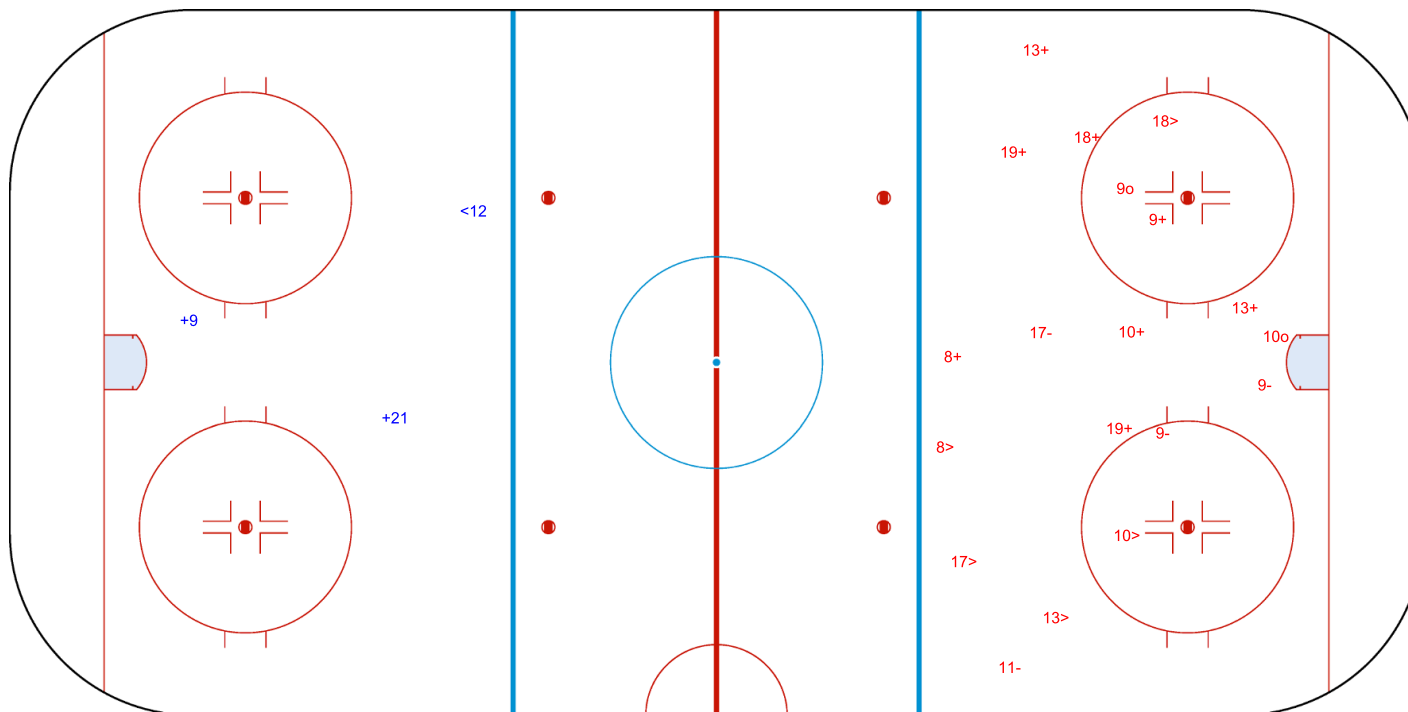

### SHOT CHART

TPE - KOR

Shots by TPE  
Goals (o): 0  
SSP (-): 1  
SSG (+): 2  
SPG (-): 0

GK 25 of KOR

1st Period

Shots by KOR  
Goals (o): 2  
SSP (>): 5  
SSG (+): 8  
SPG (-): 4

GK 20 of TPE

Shots by KOR

Goals (o): 1    SSG (+): 13  
SSP (<): 8    SPG (-): 3

GK 20 of TPE

2nd Period

Shots by TPE

Goals (o): 0    SSG (+): 4  
SSP (>): 1    SPG (-): 0

GK 25 of KOR

Shots by TPE

Goals (o): 0    SSG (+): 3  
SSP (<): 0    SPG (-): 0