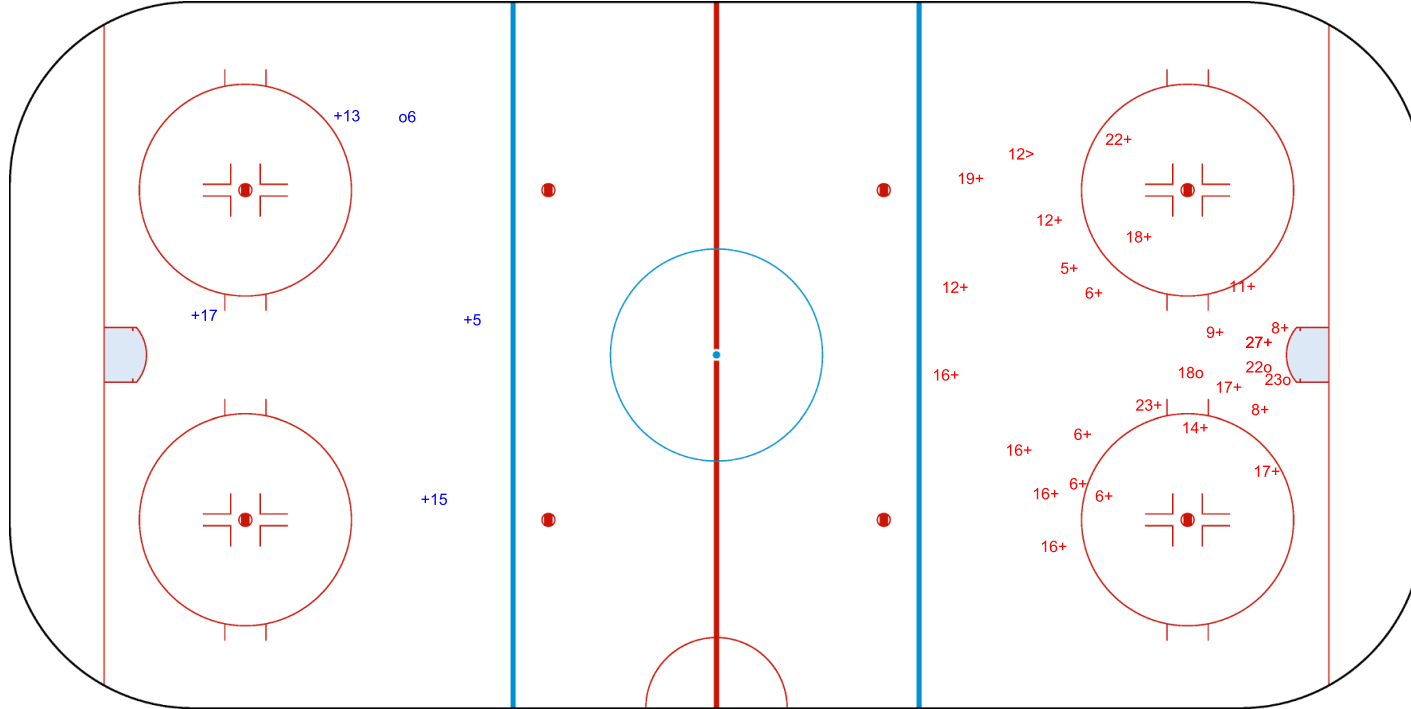

SHOT CHART
NED - LTU

Shots by LTU
Goals (o): 2
SSP (<): 1
SSG (+): 20
SPG (-): 0

GK 20 of NED

1st Period

Shots by NED
Goals (o): 1
SSP (>): 0
SSG (+): 3
SPG (-): 0

GK 20 of LTU

Shots by NED

Goals (o): 1 SSG (+): 4
SSP (<): 0 SPG (-): 0

GK 20 of LTU

2nd Period

Shots by LTU

Goals (o): 3 SSG (+): 24
SSP (>): 1 SPG (-): 0

GK 20 of NED

Shots by LTU
Goals (o): 4 SSG (+): 16
SSP (<): 1 SPG (-): 0

GK 20 of NED

3rd Period