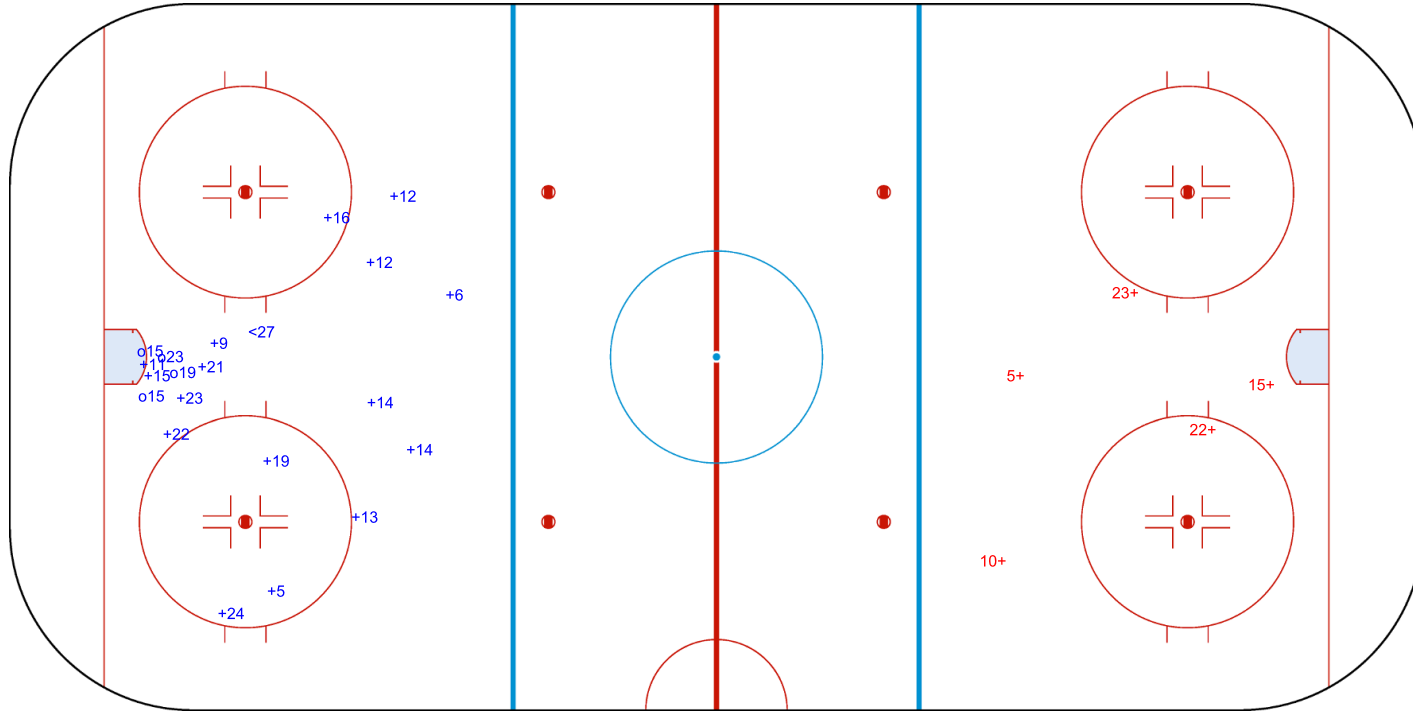

SHOT CHART
NED - LTU

Shots by LTU
Goals (o): 2
SSP (<): 1
SSG (+): 20
SPG (-): 0

GK 20 of NED

1st Period

Shots by NED
Goals (o): 1
SSP (>): 0
SSG (+): 3
SPG (-): 0

GK 20 of LTU

Shots by NED

Goals (o): 1 SSG (+): 4
SSP (<): 0 SPG (-): 0

GK 20 of LTU

2nd Period

Shots by LTU

Goals (o): 3 SSG (+): 24
SSP (>): 1 SPG (-): 0

GK 20 of NED

Shots by LTU
Goals (o): 4 SSG (+): 16
SSP (<): 1 SPG (-): 0

GK 20 of NED

3rd Period

Shots by NED
Goals (o): 0 SSG (+): 5
SSP (>): 0 SPG (-): 0

GK 20 of LTU

Legend:	
GK	Goalkeeper
SPG	Shots past goal
SSG	Shots saved by goalkeeper
SSP	Shots saved by player