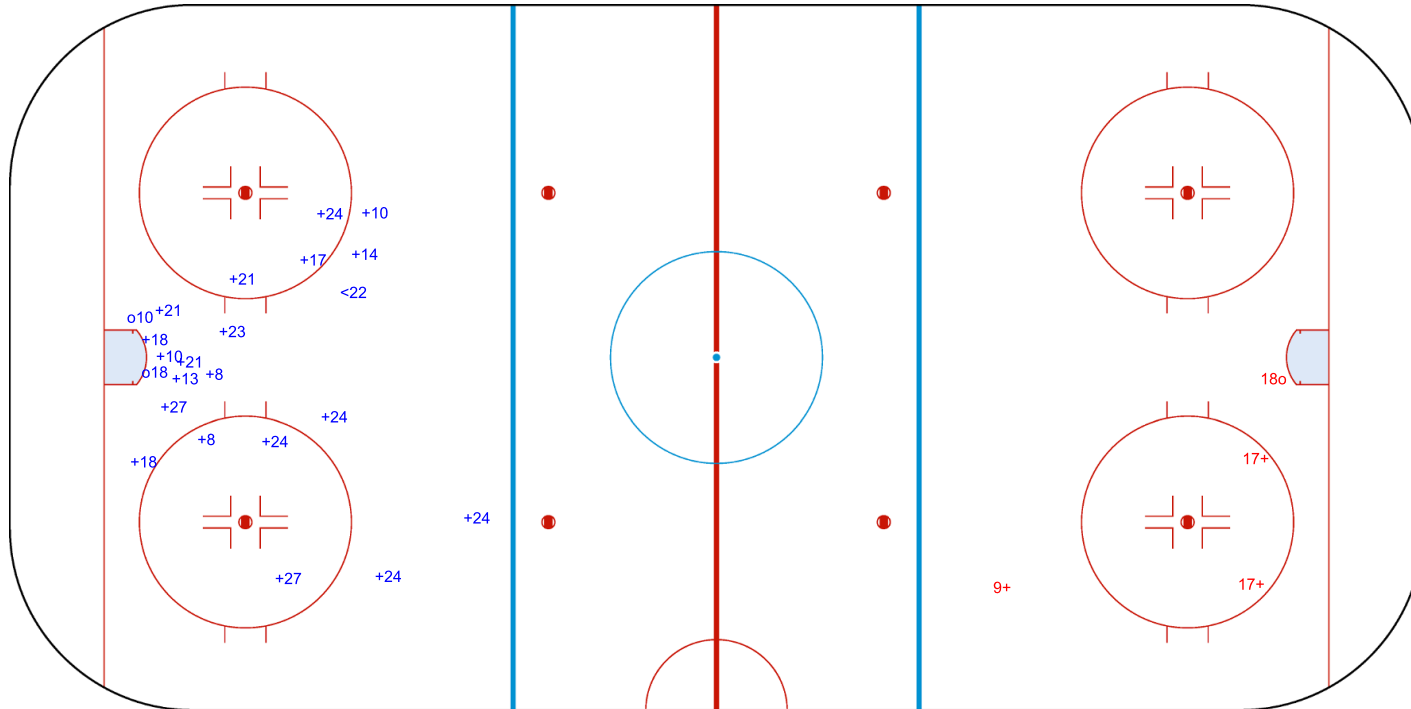

SHOT CHART
NED - LTU

Shots by LTU
Goals (o): 2
SSP (<): 1
SSG (+): 20
SPG (-): 0

GK 20 of NED

1st Period

Shots by NED
Goals (o): 1
SSP (>): 0
SSG (+): 3
SPG (-): 0

GK 20 of LTU

Shots by NED

Goals (o): 1 SSG (+): 4
SSP (<): 0 SPG (-): 0

GK 20 of LTU

2nd Period

Shots by LTU

Goals (o): 3 SSG (+): 24
SSP (>): 1 SPG (-): 0

GK 20 of NED

Shots by LTU
Goals (o): 4 SSG (+): 16
SSP (<): 1 SPG (-): 0

GK 20 of NED

3rd Period