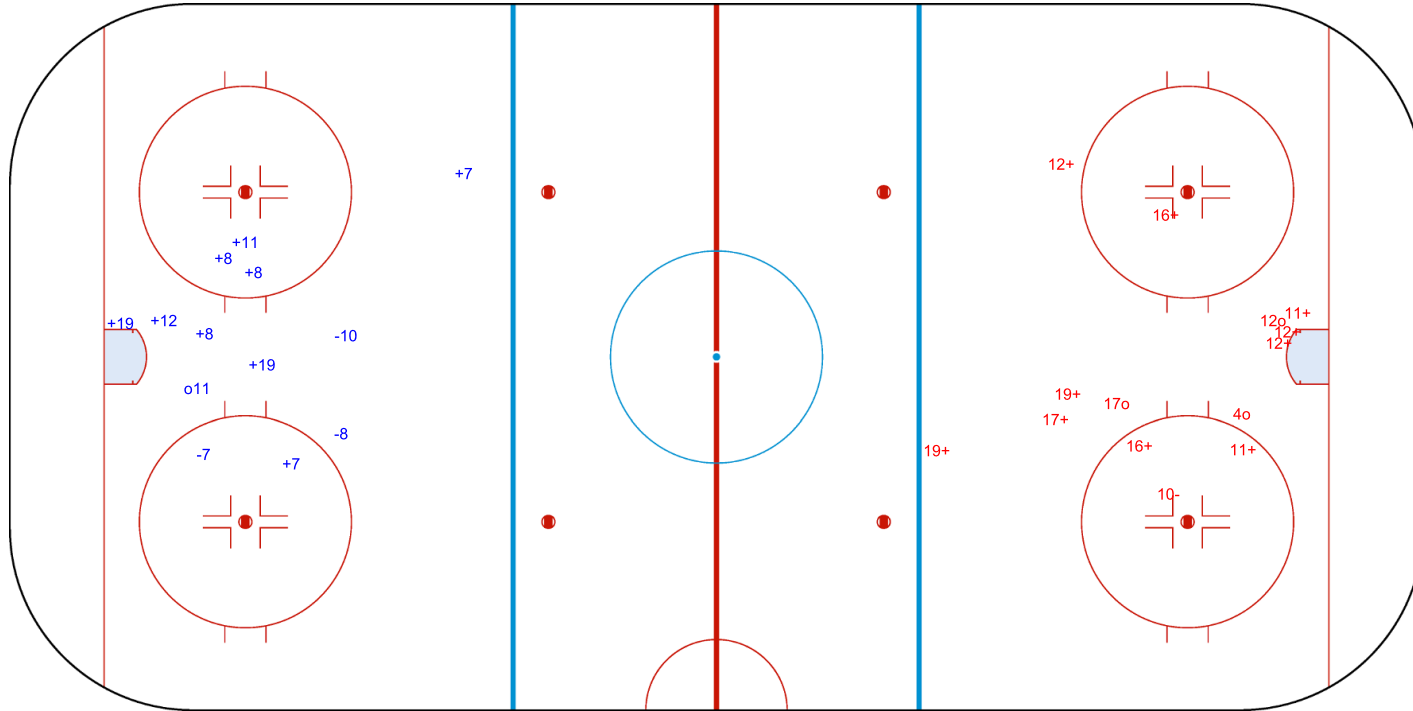

Shots by TPE

Goals (o): 1    SSG (+): 9  
SSP (<): 0    SPG (-): 3

GK 25 of AUS

2nd Period

Shots by AUS

Goals (o): 3    SSG (+): 10  
SSP (>): 0    SPG (-): 1

GK 1 of TPE

Shots by AUS