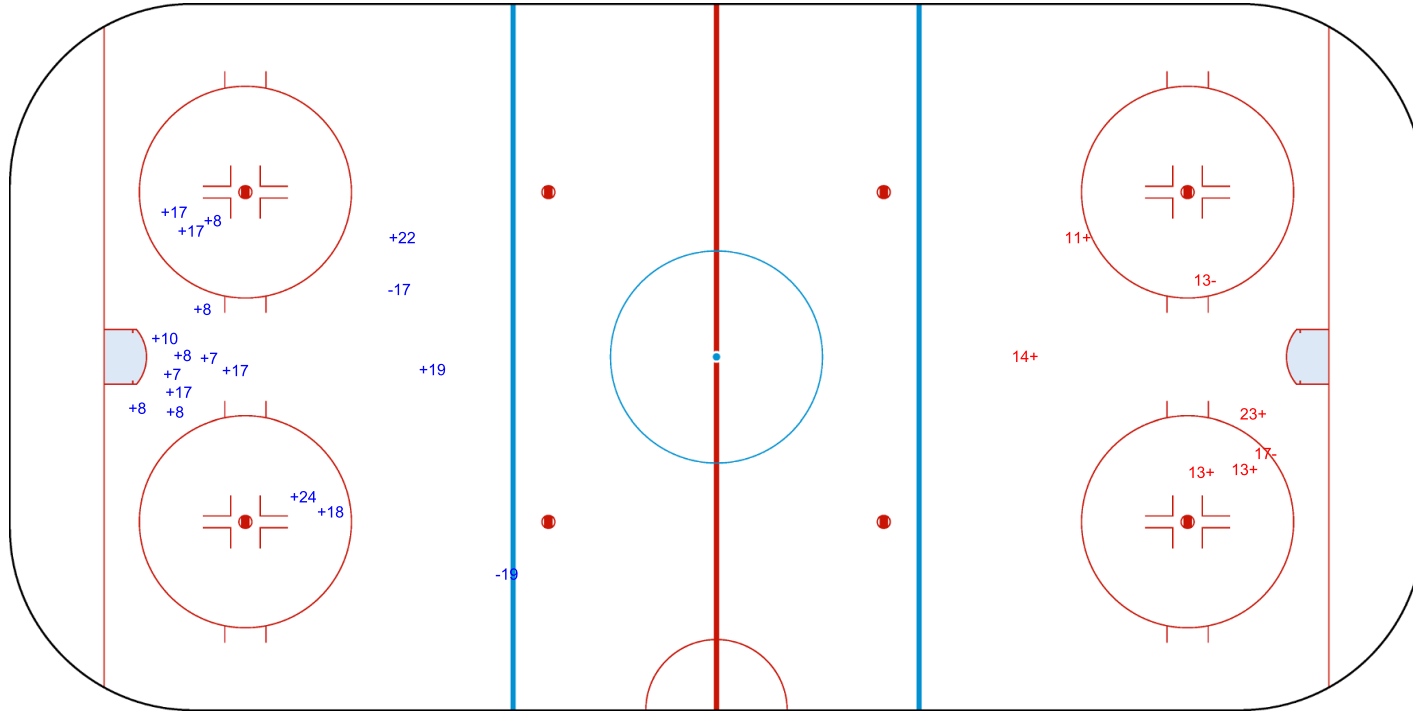

Goals (o): 0    SSG (+): 16  
SSP (<): 0    SPG (-): 2

GK 1 of TPE

TPE → 3rd Period ← AUS

Shots by TPE

Goals (o): 0    SSG (+): 5  
SSP (>): 0    SPG (-): 2

GK 25 of AUS

Legend:	
<b>GK</b>	Goalkeeper
<b>SPG</b>	Shots past goal
<b>SSG</b>	Shots saved by goalkeeper
<b>SSP</b>	Shots saved by player