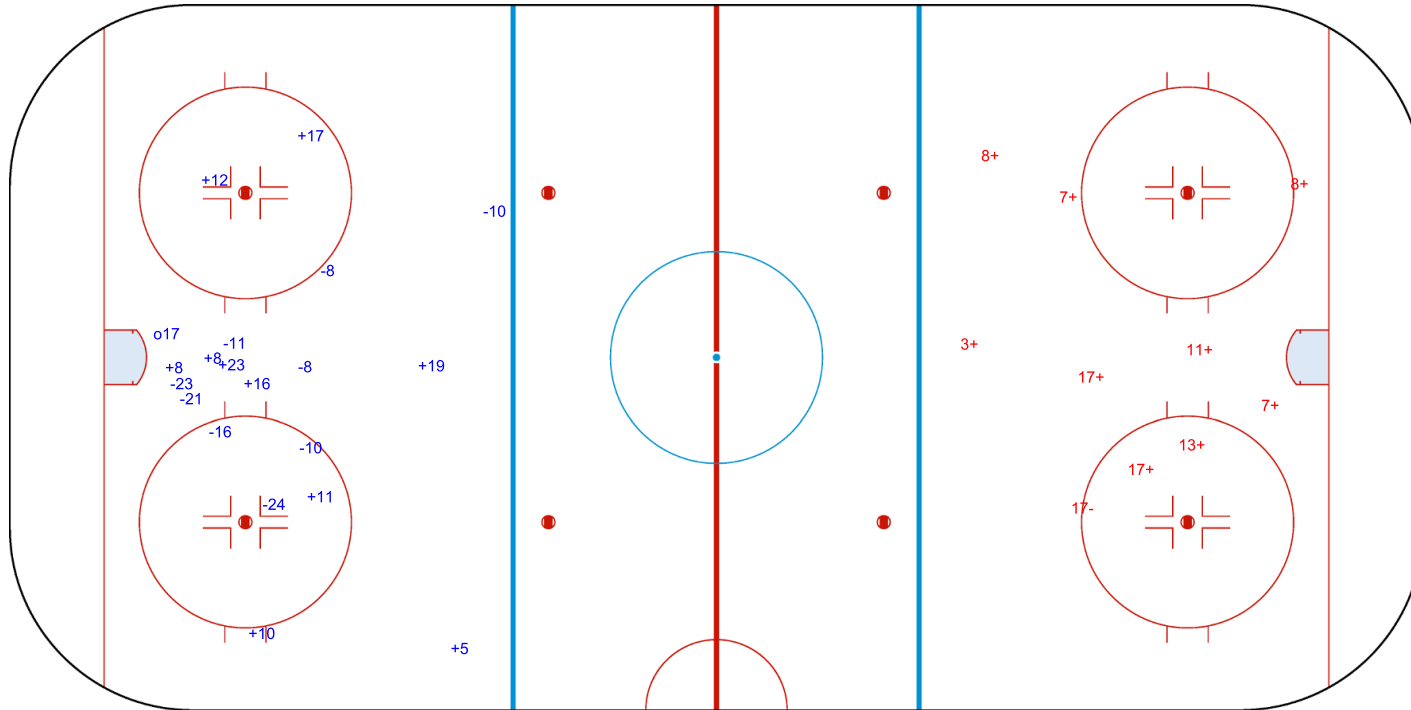

SHOT CHART  
TPE - AUS

Shots by AUS

Goals (o): 1      SSG (+): 10  
SSP (<): 0      SPG (-): 9

GK 1 of TPE

1st Period

Shots by TPE

Goals (o): 0      SSG (+): 9  
SSP (>): 0      SPG (-): 1

GK 25 of AUS

Shots by TPE

Goals (o): 1    SSG (+): 9  
SSP (<): 0    SPG (-): 3

GK 25 of AUS

2nd Period

Shots by AUS

Goals (o): 3    SSG (+): 10  
SSP (>): 0    SPG (-): 1

GK 1 of TPE

Shots by AUS