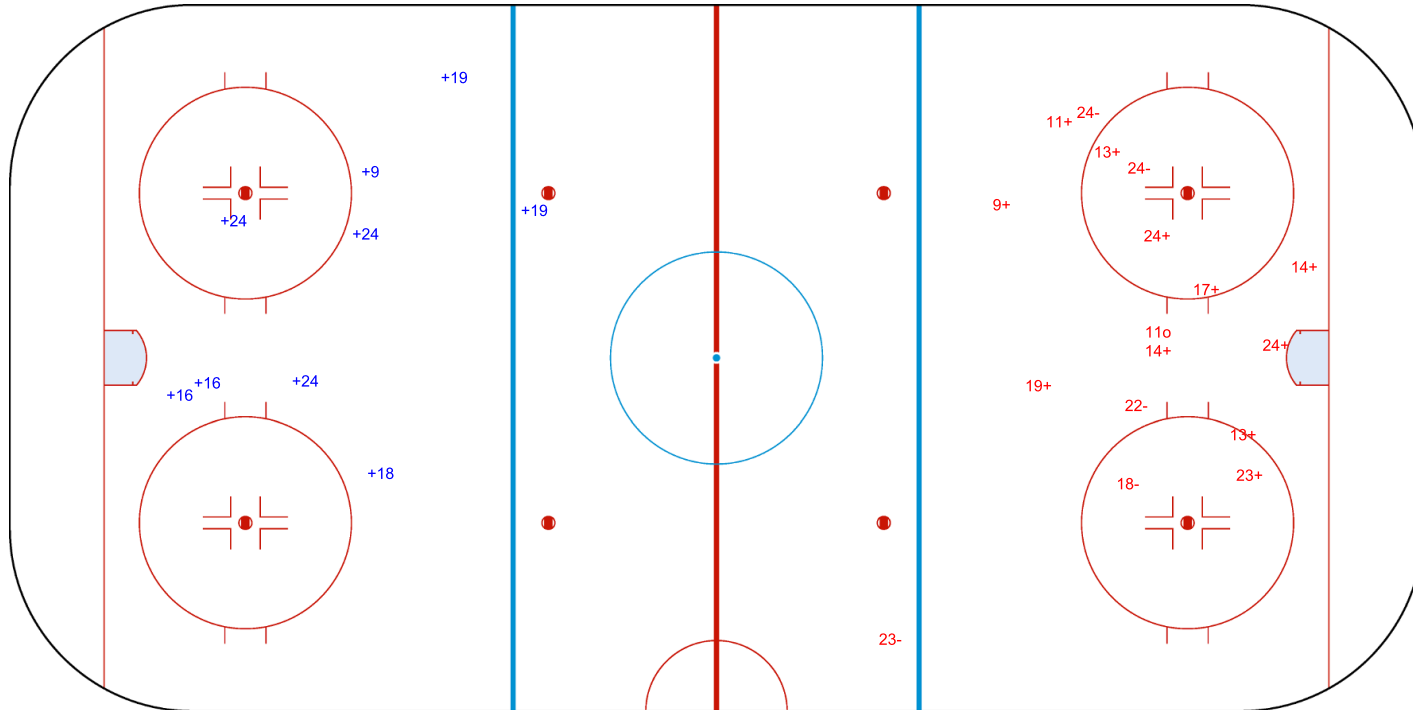

Shots by BEL

Goals (o): 0    SSG (+): 9  
SSP (<): 0    SPG (-): 0

GK 25 of SRB

3rd Period

Shots by SRB

Goals (o): 1    SSG (+): 11  
SSP (>): 0    SPG (-): 5

GK 1 of BEL

<b>Legend:</b>					
<b>GK</b>	Goalkeeper	<b>SPG</b>	Shots past goal	<b>SSG</b>	Shots saved by goalkeeper
				<b>SSP</b>	Shots saved by player