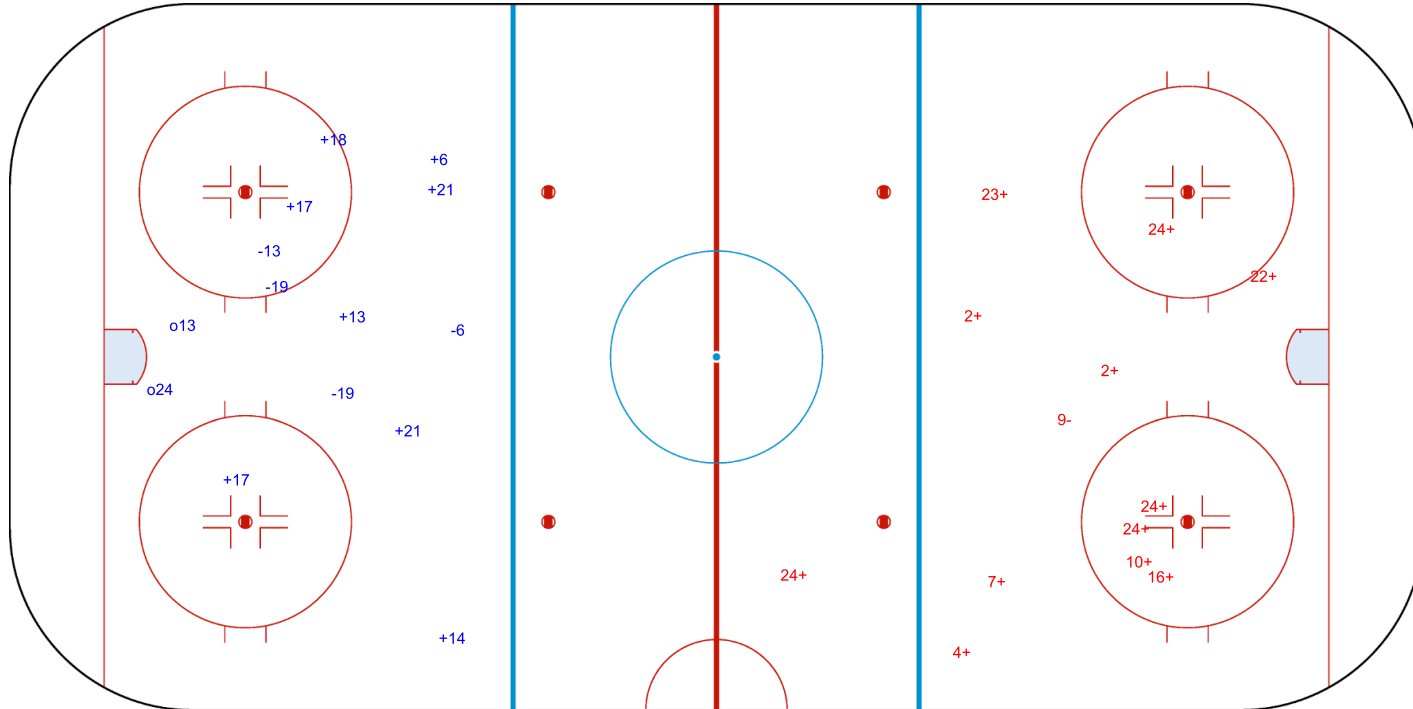

Goals (o): 2    SSG (+): 8

SSP (<): 0    SPG (-): 4

GK 1 of BEL

2nd Period

Shots by BEL

Goals (o): 0    SSG (+): 12

SSP (>): 0    SPG (-): 1

GK 25 of SRB