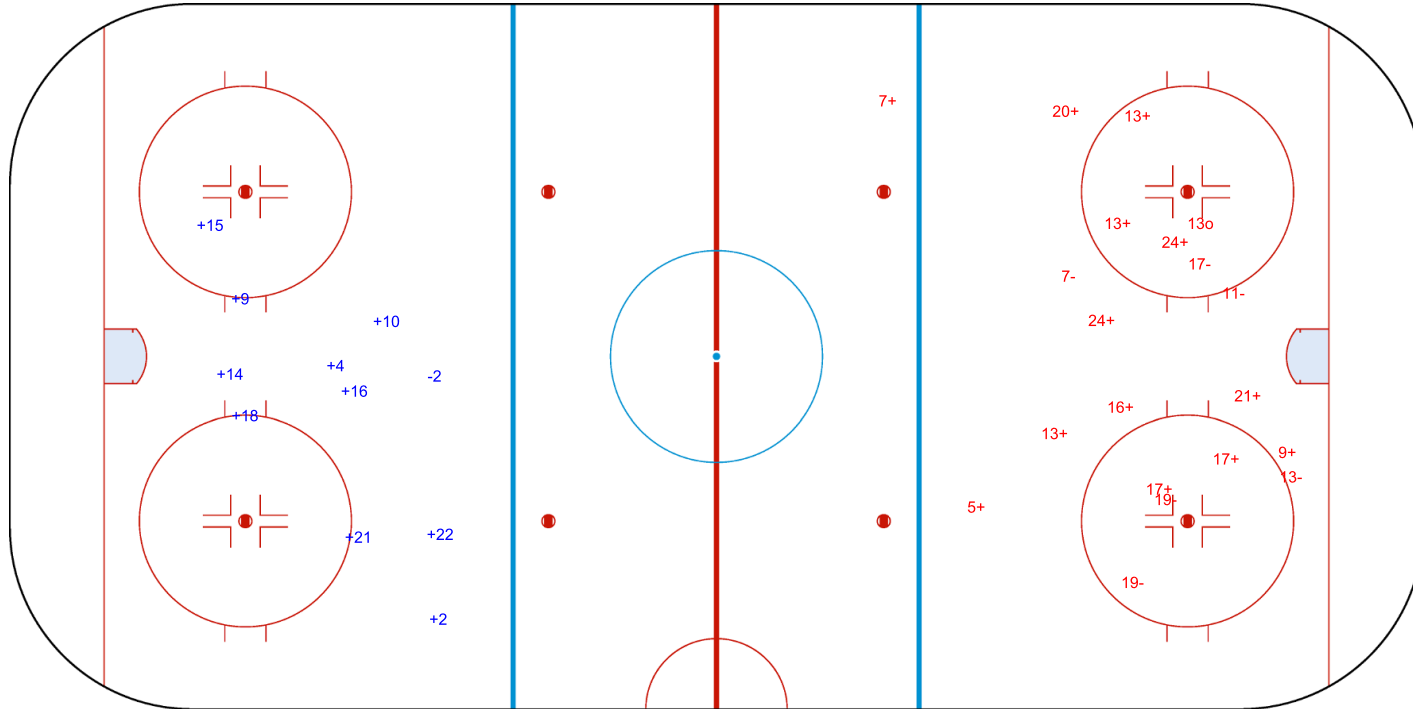

SHOT CHART

BEL - SRB

1st Period

Shots by BEL  
Goals (o): 0  
SSP (<): 0  
SSG (+): 10  
SPG (-): 1

Shots by SRB  
Goals (o): 1  
SSP (>): 0  
SSG (+): 13  
SPG (-): 6

GK 25 of SRB

GK 1 of BEL

Shots by SRB

Goals (o): 2    SSG (+): 8

SSP (<): 0    SPG (-): 4

GK 1 of BEL

2nd Period

Shots by BEL

Goals (o): 0    SSG (+): 12

SSP (>): 0    SPG (-): 1

GK 25 of SRB