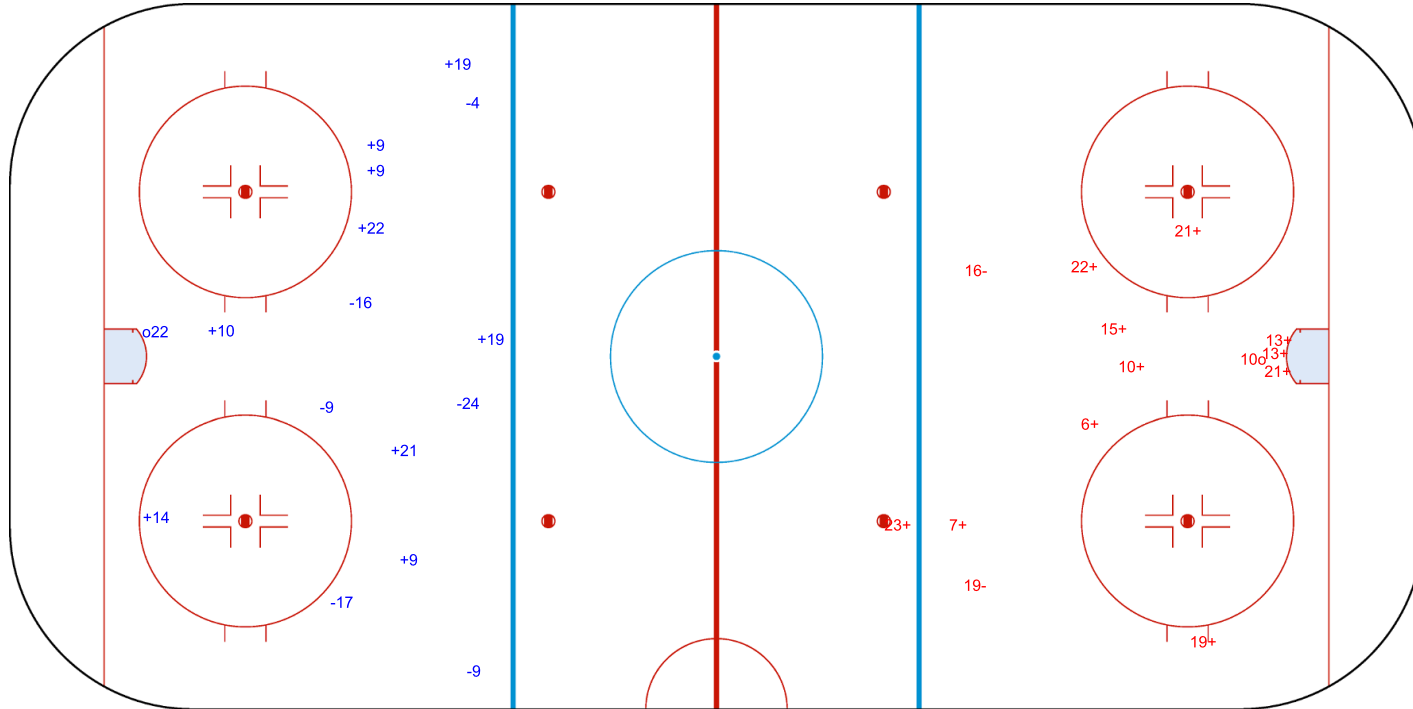

SHOT CHART

ISL - BEL

1st Period

Shots by BEL
Goals (o): 1
SSP (<): 0
SSG (+): 9
SPG (-): 6

Shots by ISL
Goals (o): 1
SSP (>): 0
SSG (+): 11
SPG (-): 2

GK 20 of ISL

GK 1 of BEL

Shots by ISL

Goals (o): 1 SSG (+): 4
SSP (<): 0 SPG (-): 4

GK 1 of BEL

2nd Period

Shots by BEL

Goals (o): 2 SSG (+): 11
SSP (>): 0 SPG (-): 2

GK 20 of ISL

Shots by BEL

Goals (o): 0