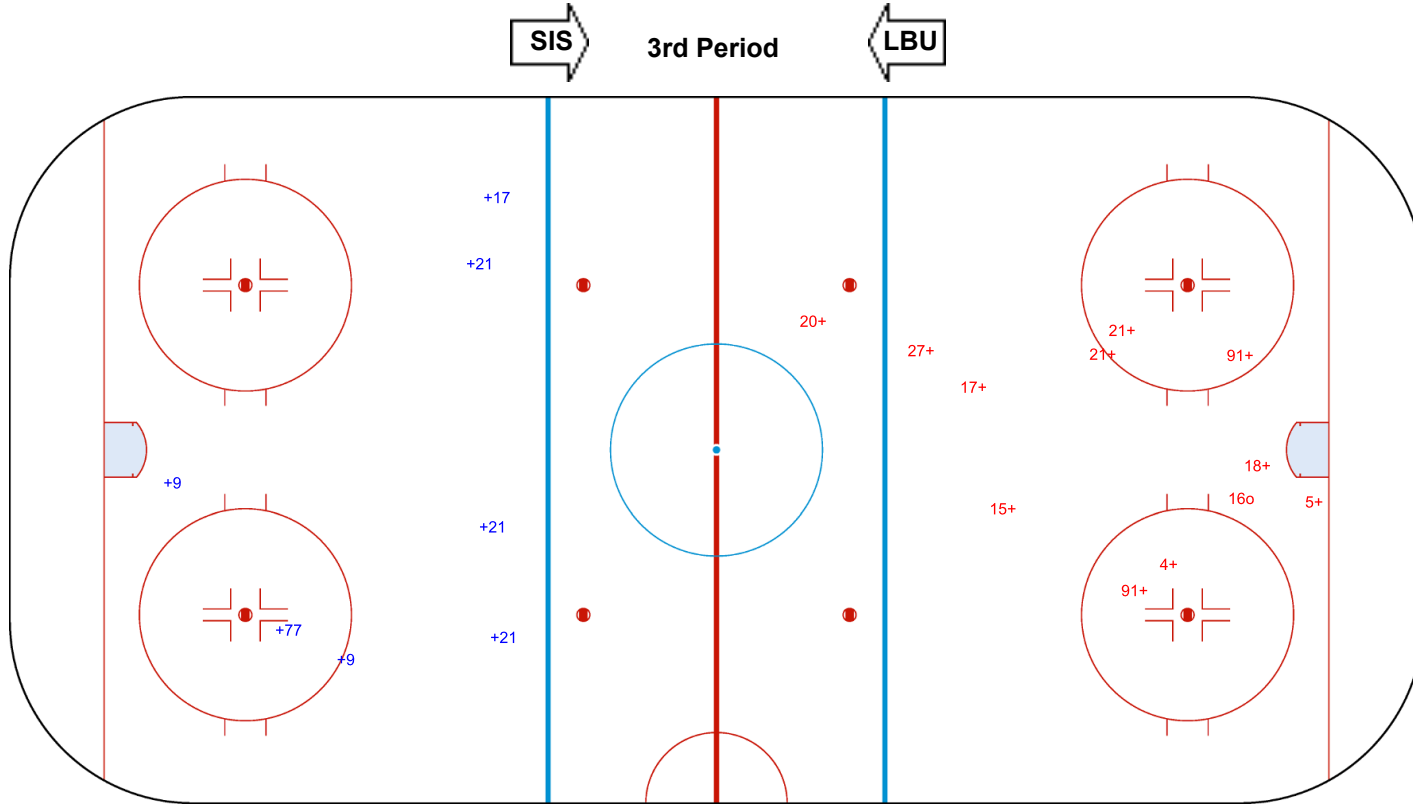

GK 31 of LBU

SAT 21 SEP 2024
START TIME 19:00

ROUND ROBIN, GAME 4

Shots by SIS
Goals (o): 2 SSG (+): 12
SSP (<): 1 SPG (-): 0

Shots by LBU
Goals (o): 1 SSG (+): 8
SSP (>): 0 SPG (-): 0

GK 31 of LBU

GK 29 of SIS

SAT 21 SEP 2024
START TIME 19:00

ROUND ROBIN, GAME 4

Shots by LBU
Goals (o): 0
SSP (<): 0

SSG (+): 7
SPG (-): 0

Shots by SIS
Goals (o): 1
SSP (>): 0

SSG (+): 11
SPG (-): 0

GK 29 of SIS

o16