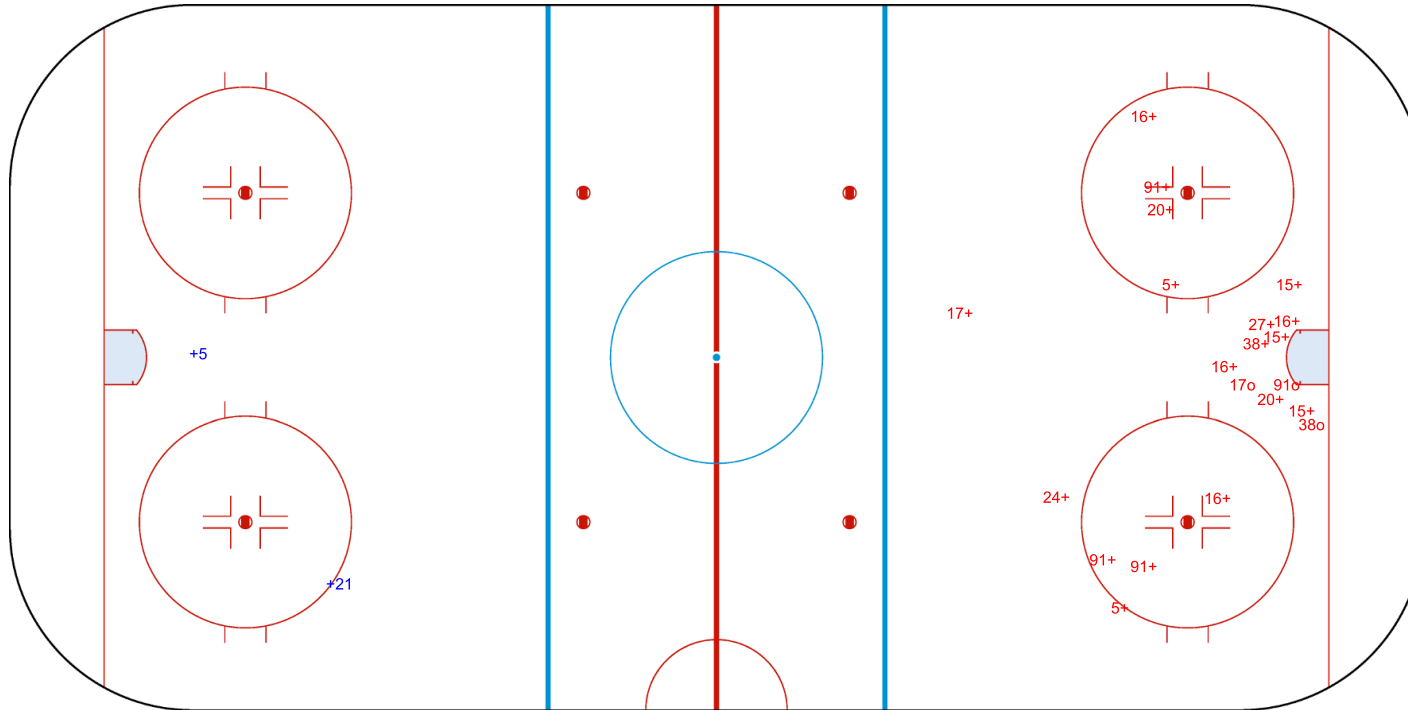

SAT 21 SEP 2024
START TIME 19:00

ROUND ROBIN, GAME 4

SHOT CHART
SIS - LBU

Shots by LBU
Goals (o): 0
SSP (<): 0
SSG (+): 2
SPG (-): 0

GK 29 of SIS

1st Period

Shots by SIS
Goals (o): 3
SSP (>): 0
SSG (+): 18
SPG (-): 0

GK 31 of LBU

SAT 21 SEP 2024
START TIME 19:00

ROUND ROBIN, GAME 4

Shots by SIS
Goals (o): 2 SSG (+): 12
SSP (<): 1 SPG (-): 0

Shots by LBU
Goals (o): 1 SSG (+): 8
SSP (>): 0 SPG (-): 0

GK 31 of LBU

GK 29 of SIS

SAT 21 SEP 2024
START TIME 19:00

ROUND ROBIN, GAME 4

Shots by LBU
Goals (o): 0
SSP (<): 0

SSG (+): 7
SPG (-): 0

Shots by SIS
Goals (o): 1
SSP (>): 0

SSG (+): 11
SPG (-): 0

GK 29 of SIS

o16