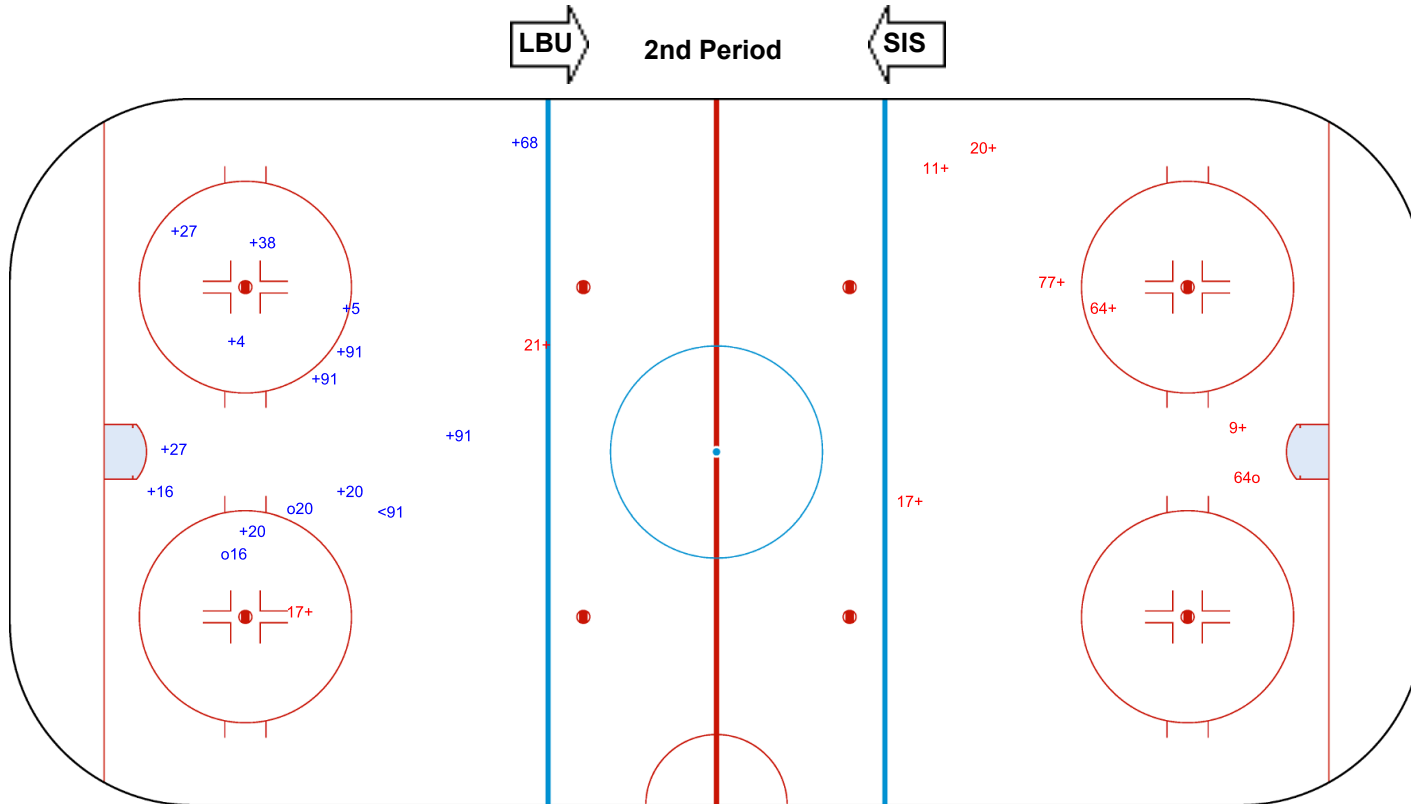

SAT 21 SEP 2024
START TIME 19:00

ROUND ROBIN, GAME 4

SHOT CHART
SIS - LBU

Shots by LBU
Goals (o): 0
SSP (<): 0
SSG (+): 2
SPG (-): 0

GK 29 of SIS

1st Period

Shots by SIS
Goals (o): 3
SSP (>): 0
SSG (+): 18
SPG (-): 0

GK 31 of LBU

SAT 21 SEP 2024
START TIME 19:00

ROUND ROBIN, GAME 4

Shots by SIS
Goals (o): 2 SSG (+): 12
SSP (<): 1 SPG (-): 0

Shots by LBU
Goals (o): 1 SSG (+): 8
SSP (>): 0 SPG (-): 0

GK 31 of LBU

GK 29 of SIS

SAT 21 SEP 2024
START TIME 19:00

ROUND ROBIN, GAME 4

Shots by LBU
Goals (o): 0
SSP (<): 0

SSG (+): 7
SPG (-): 0

Shots by SIS
Goals (o): 1
SSP (>): 0

SSG (+): 11
SPG (-): 0

GK 29 of SIS

o16