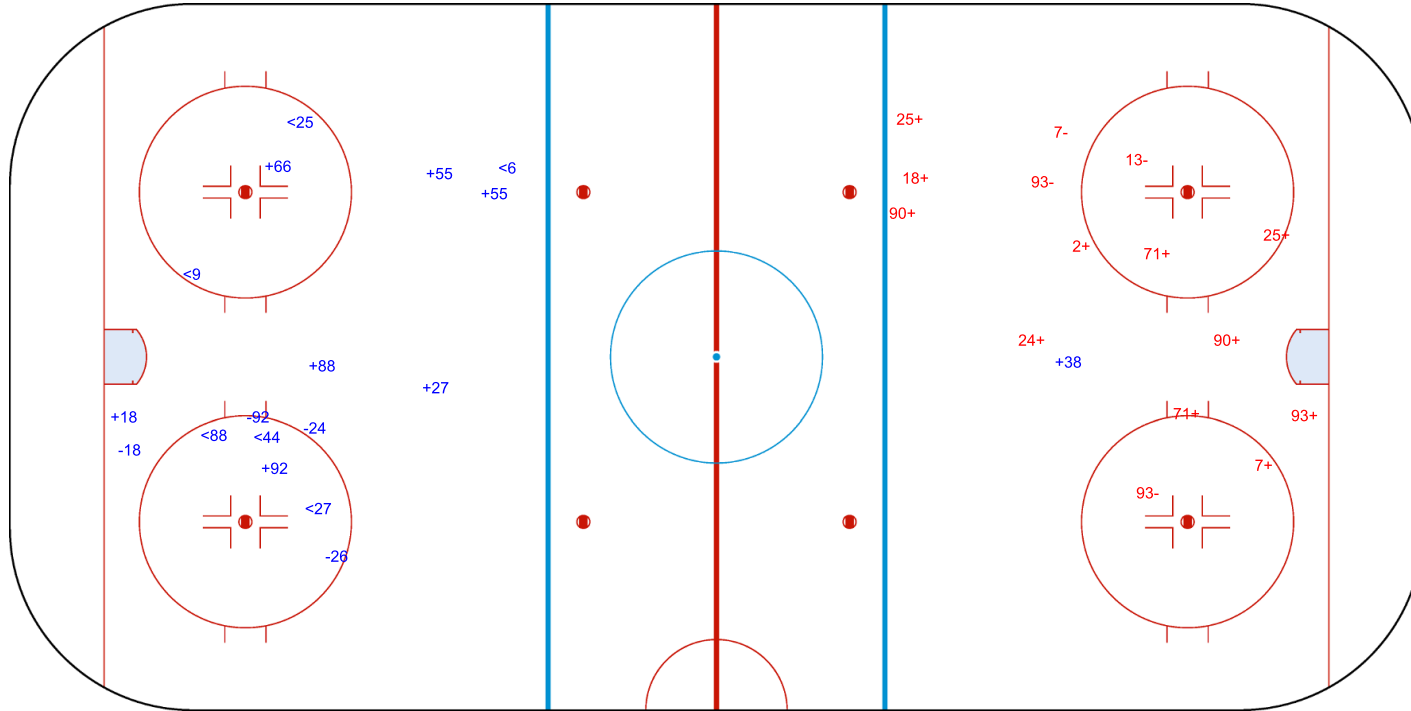

Shots by FTC
Goals (o): 0   SSG (+): 8
SSP (-): 6   SPG (-): 4

GK 30 of ENE

ENE → 3rd Period ← FTC

Shots by ENE
Goals (o): 0   SSG (+): 11
SSP (>): 0   SPG (-): 4

GK 1 of FTC

Legend:		
GK	Goalkeeper	
SPG	Shots past goal	
SSG	Shots saved by goalkeeper	
SSP	Shots saved by player