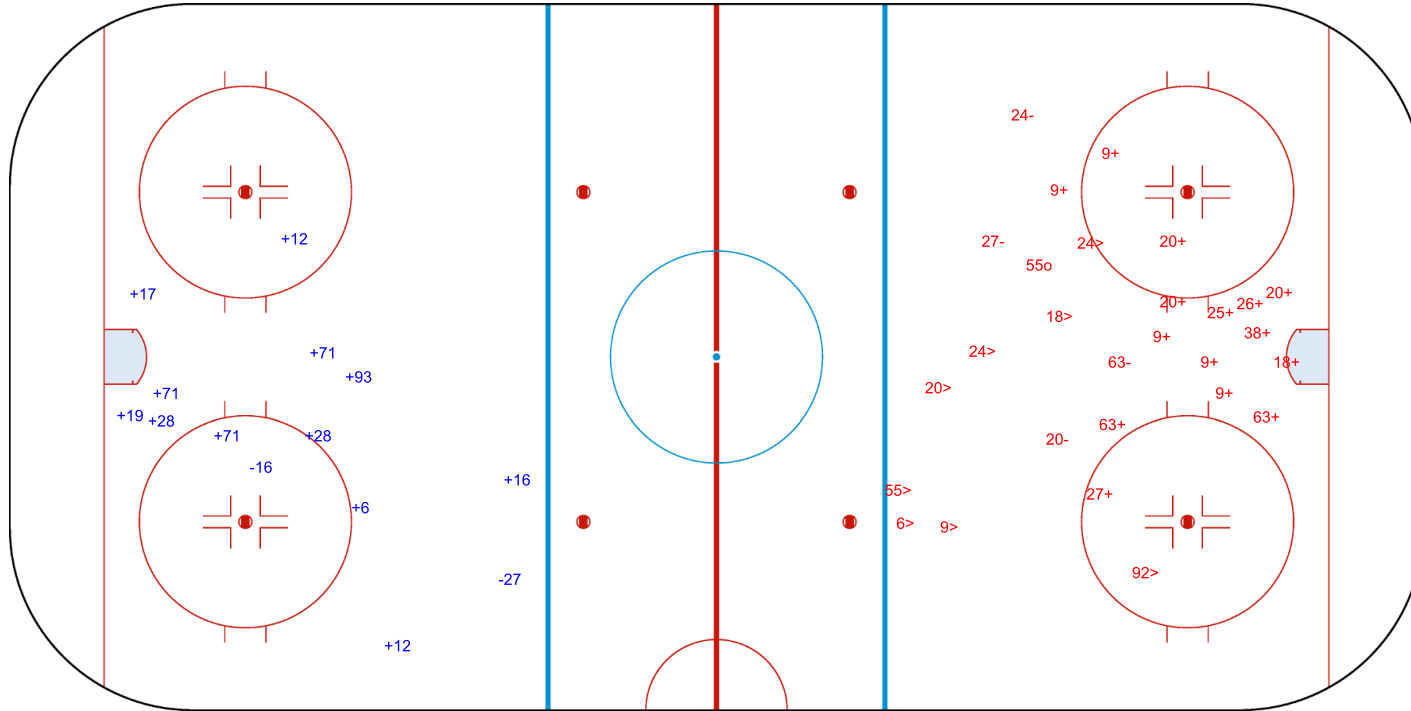

SHOT CHART
FTC - ENE

Shots by FTC
Goals (o): 5
SSP (<): 2
SSG (+): 5
SPG (-): 6

ENE → 1st Period ← FTC

Shots by ENE
Goals (o): 0
SSP (>): 1
SSG (+): 4
SPG (-): 1

Shots by ENE

Goals (o): 0 SSG (+): 12
SSP (<): 0 SPG (-): 2

GK 1 of FTC

2nd Period

Shots by FTC

Goals (o): 1 SSG (+): 15
SSP (>): 8 SPG (-): 4

GK 30 of ENE

Shots by FTC
Goals (o): 0 SSG (+): 8
SSP (-): 6 SPG (-): 4

GK 30 of ENE

ENE → 3rd Period ← FTC