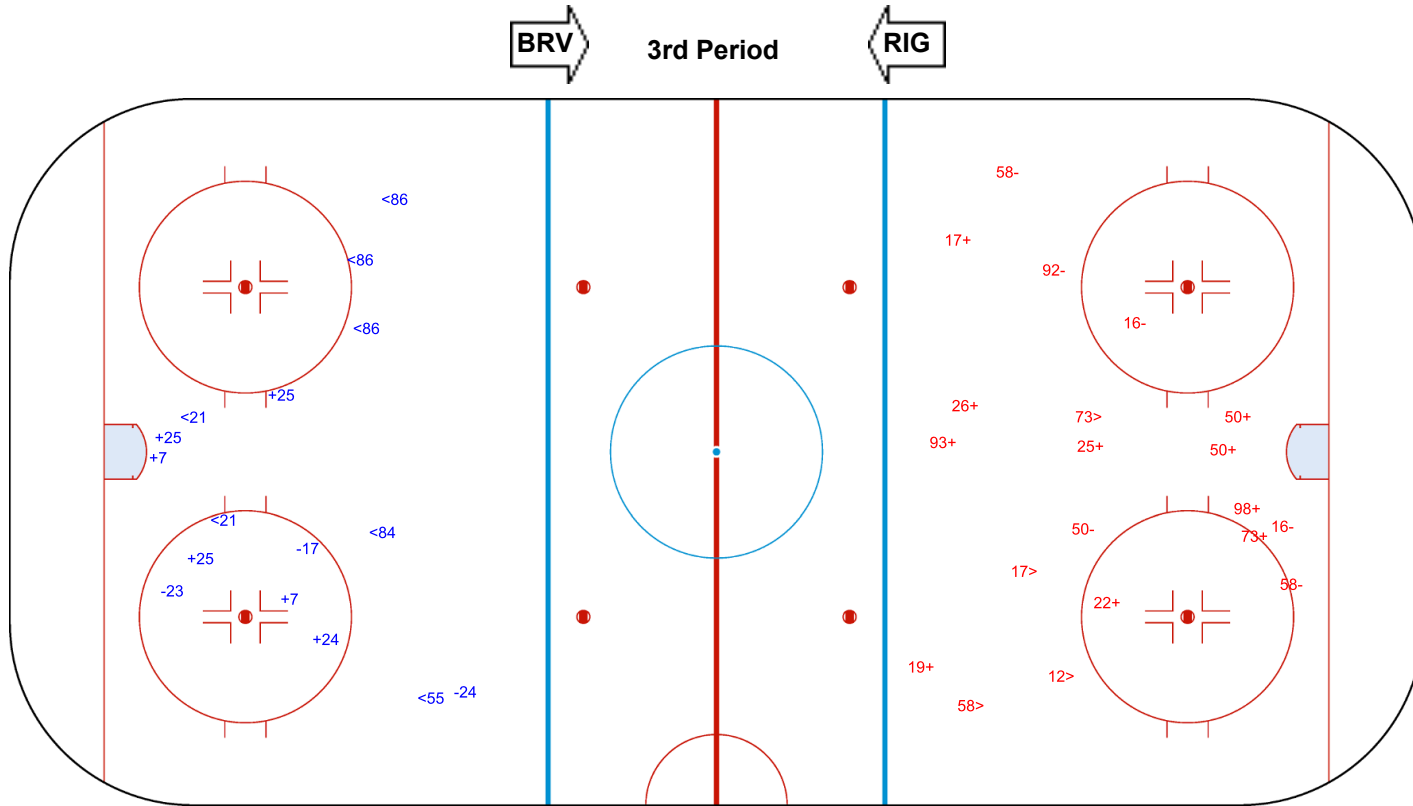

Shots by RIG
Goals (o): 0
SSP (<): 7
SSG (+): 6
SPG (-): 3

GK 30 of BRV

Shots by BRV
Goals (o): 0
SSP (>): 4
SSG (+): 10
SPG (-): 6

GK 33 of RIG