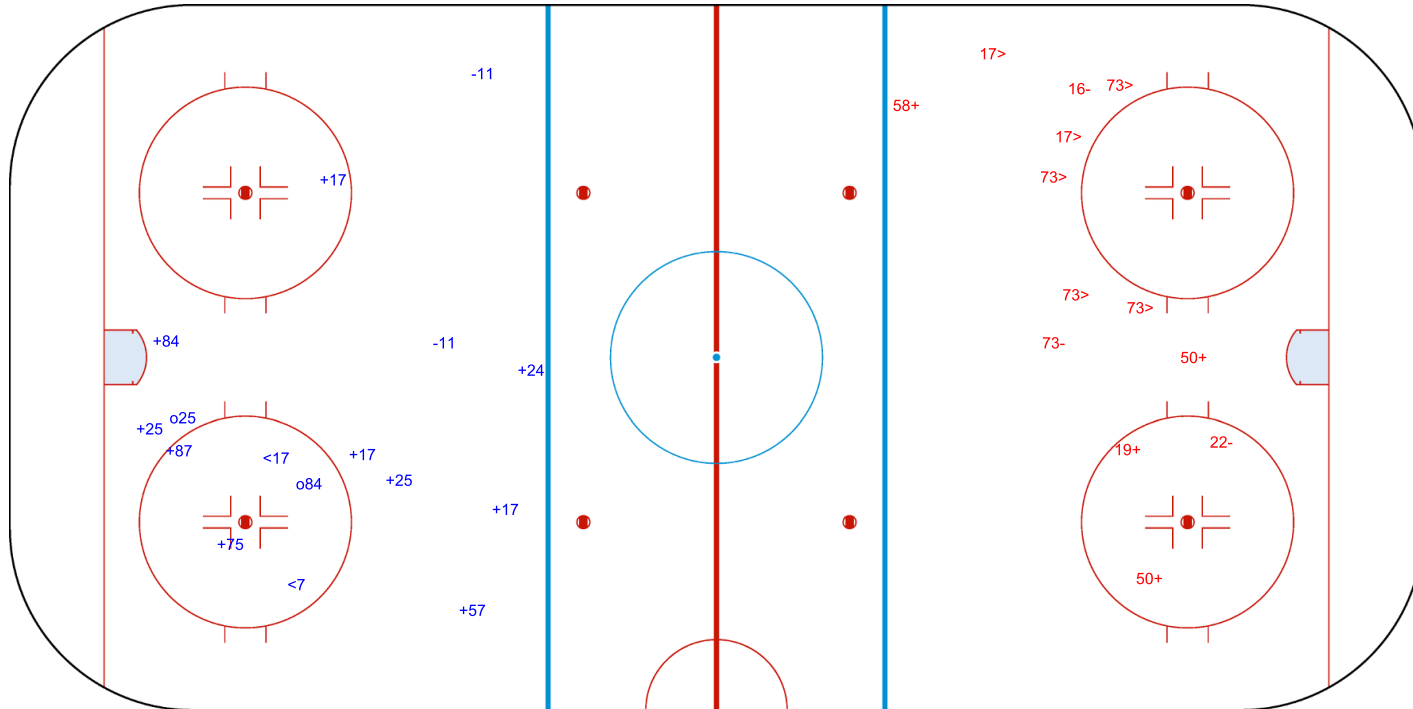

SHOT CHART  
RIG - BRV

Shots by RIG  
Goals (o): 2  
SSP (<): 2  
SSG (+): 10  
SPG (-): 2

GK 30 of BRV

BRV → 1st Period ← RIG

Shots by BRV  
Goals (o): 0  
SSP (>): 6  
SSG (+): 4  
SPG (-): 3

GK 33 of RIG

Shots by BRV

Goals (o): 3    SSG (+): 11  
SSP (<): 5    SPG (-): 1

GK 33 of RIG

RIG → 2nd Period ← BRV

Shots by RIG

Goals (o): 1    SSG (+): 10  
SSP (>): 2    SPG (-): 4

GK 30 of BRV

Shots by RIG  
Goals (o): 0  
SSP (<): 7  
SSG (+): 6  
SPG (-): 3