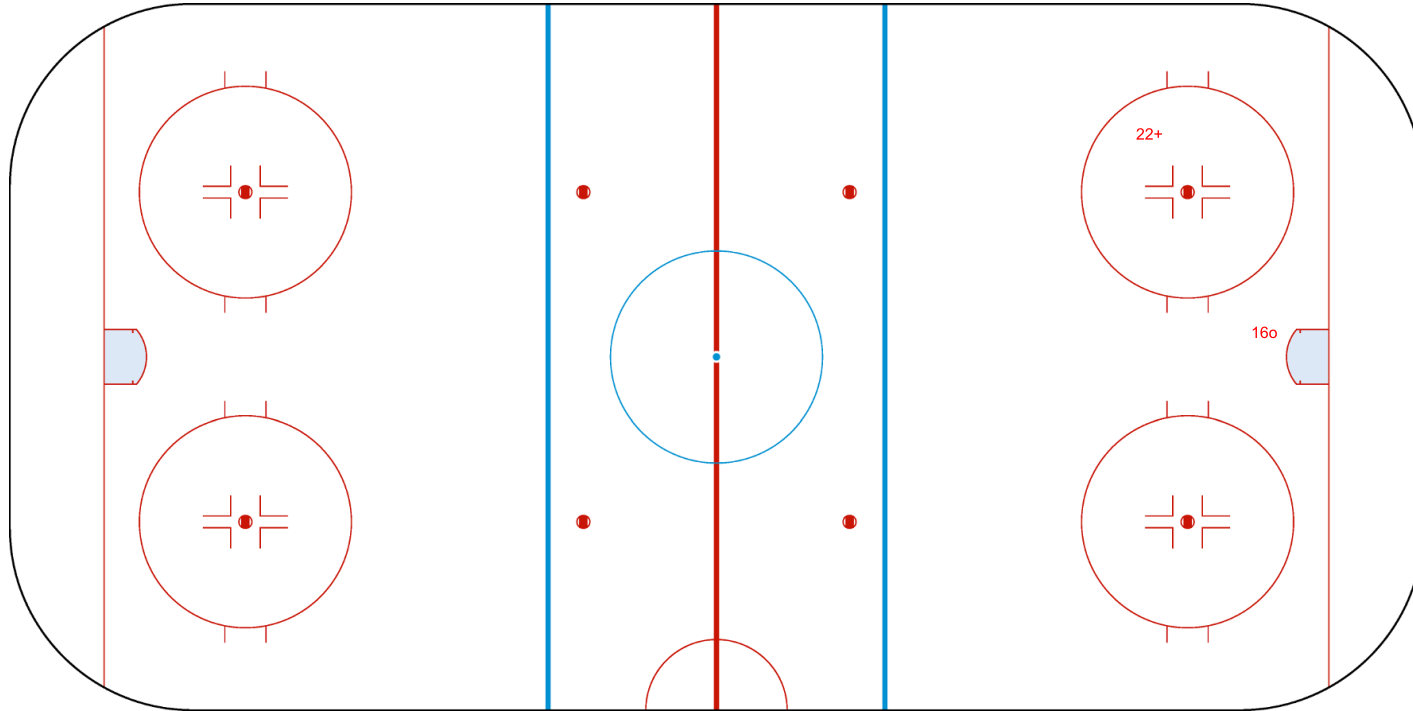

GK 30 of BRV

Shots by BRV  
Goals (o): 0  
SSP (>): 4  
SSG (+): 10  
SPG (-): 6

GK 33 of RIG

Shots by RIG  
Goals (o): 0    SSG (+): 0  
SSP (<): 0    SPG (-): 0

GK 30 of BRV

BRV    Overtime    RIG

Shots by BRV  
Goals (o): 1    SSG (+): 1  
SSP (>): 0    SPG (-): 0