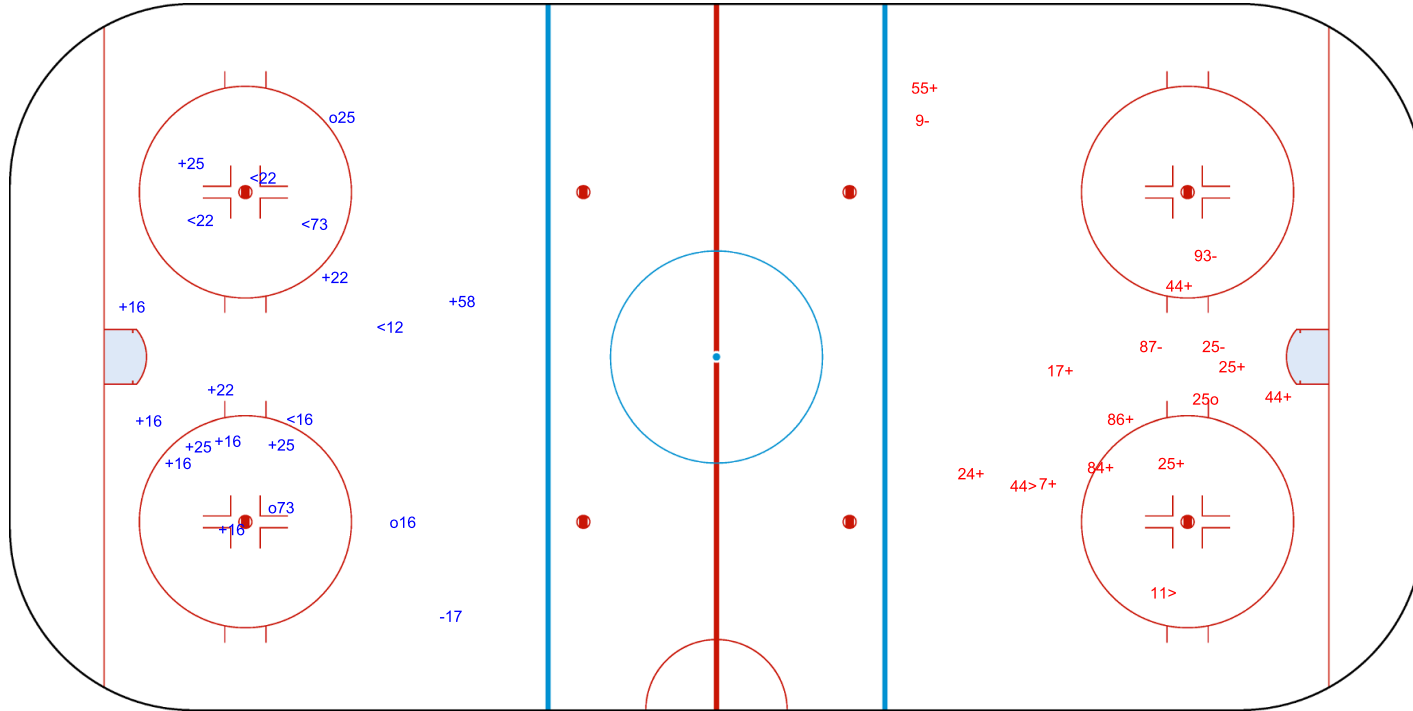

SHOT CHART  
RIG - BRV

Shots by RIG  
Goals (o): 2  
SSP (<): 2  
SSG (+): 10  
SPG (-): 2

GK 30 of BRV

BRV → 1st Period ← RIG

Shots by BRV  
Goals (o): 0  
SSP (>): 6  
SSG (+): 4  
SPG (-): 3

GK 33 of RIG

Shots by BRV

Goals (o): 3    SSG (+): 11  
SSP (<): 5    SPG (-): 1

GK 33 of RIG

RIG → 2nd Period ← BRV

Shots by RIG

Goals (o): 1    SSG (+): 10  
SSP (>): 2    SPG (-): 4

GK 30 of BRV

Shots by RIG  
Goals (o): 0  
SSP (<): 7  
SSG (+): 6  
SPG (-): 3