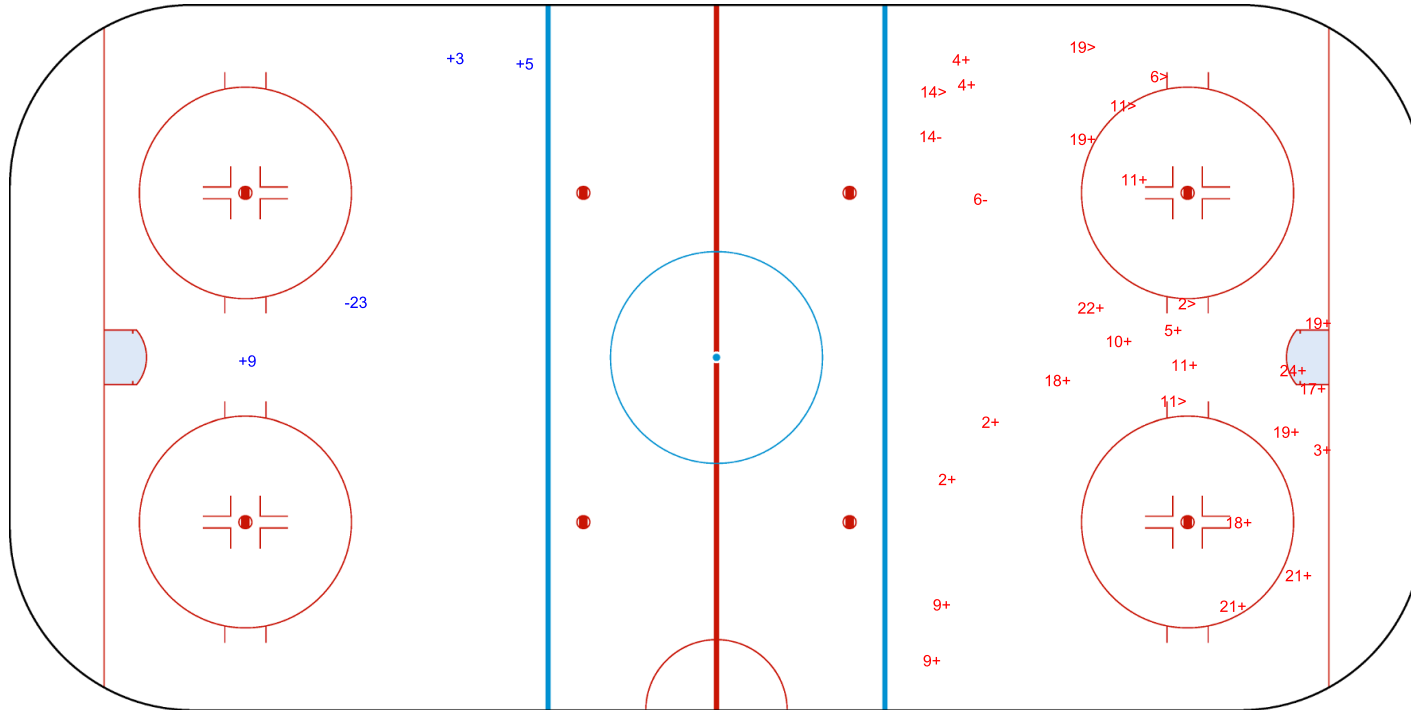

SHOT CHART
ESP - NZL

Shots by NZL
Goals (o): 0
SSP (<): 0
SSG (+): 3
SPG (-): 1

GK 25 of ESP

Period: 1

Shots by ESP
Goals (o): 0
SSP (>): 6
SSG (+): 21
SPG (-): 2

GK 20 of NZL

2020

ICE HOCKEY
U18 WOMEN'S WORLD
CHAMPIONSHIP
MEXICO
Mexico City
Division II - Group B

SANTA FE ICE RINK

SAT 1 FEB 2020
START TIME 16:00

IIHF ICE HOCKEY U18 WOMEN'S WORLD CHAMPIONSHIP DIV II GROUP B

ICE HOCKEY
SEMIFINALS, GAME 7

INTERNATIONAL
ICE HOCKEY
FEDERATION

Shots by NZL

Goals (o): 1 SSG (+): 2
SSP (<): 0 SPG (-): 0