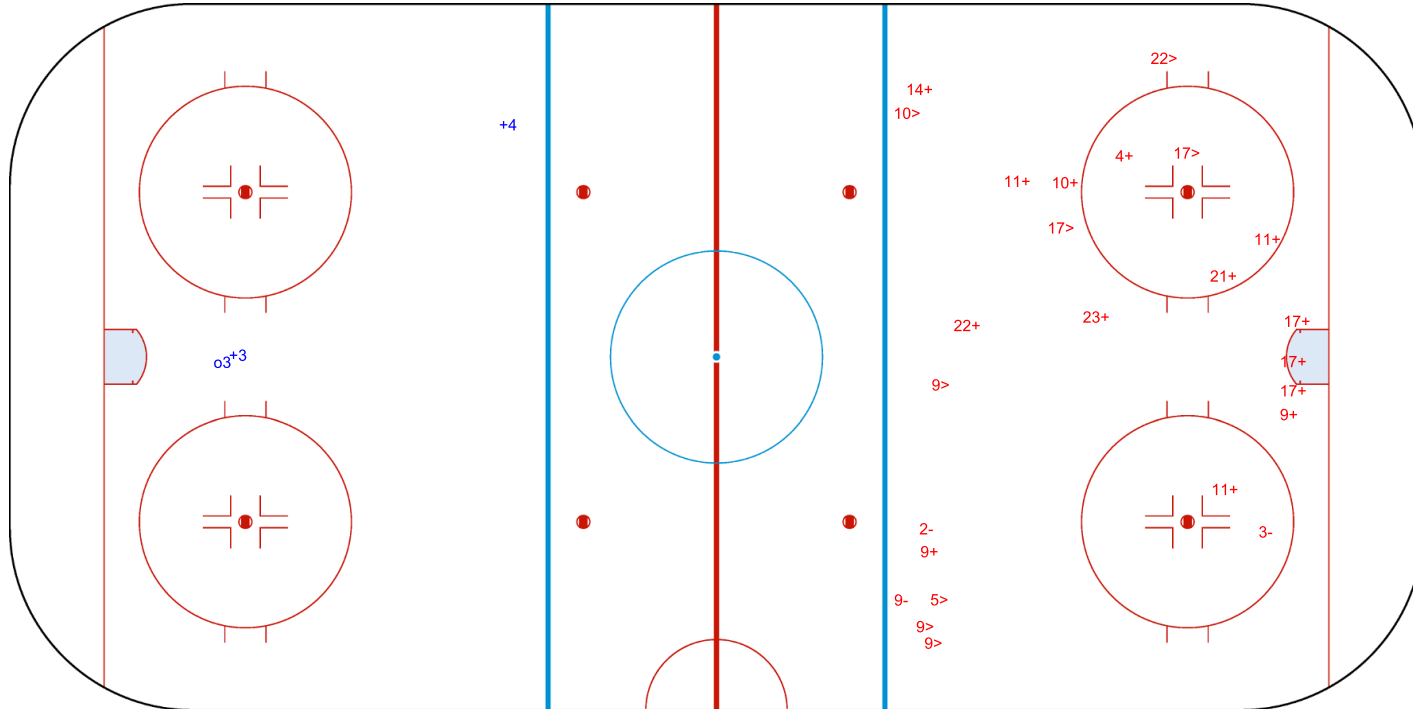

SANTA FE ICE RINK

SAT 1 FEB 2020
START TIME 16:00

IIHF ICE HOCKEY U18 WOMEN'S WORLD CHAMPIONSHIP DIV II GROUP B

ICE HOCKEY
SEMIFINALS, GAME 7

INTERNATIONAL
ICE HOCKEY
FEDERATION

Shots by NZL

Goals (o): 1 SSG (+): 2
SSP (<): 0 SPG (-): 0

GK 25 of ESP

Period: 3

Shots by ESP

Goals (o): 0 SSG (+): 14
SSP (>): 8 SPG (-): 3

GK 20 of NZL

2020

ICE HOCKEY
U18 WOMEN'S WORLD
CHAMPIONSHIP
MEXICO
Mexico City
Division II - Group B

SANTA FE ICE RINK

SAT 1 FEB 2020

START TIME 16:00

IIHF ICE HOCKEY U18 WOMEN'S WORLD CHAMPIONSHIP DIV II GROUP B

SEMIFINALS, GAME 7

INTERNATIONAL
ICE HOCKEY
FEDERATION

Shots by NZL

Goals (o): 0

SSG (+): 1