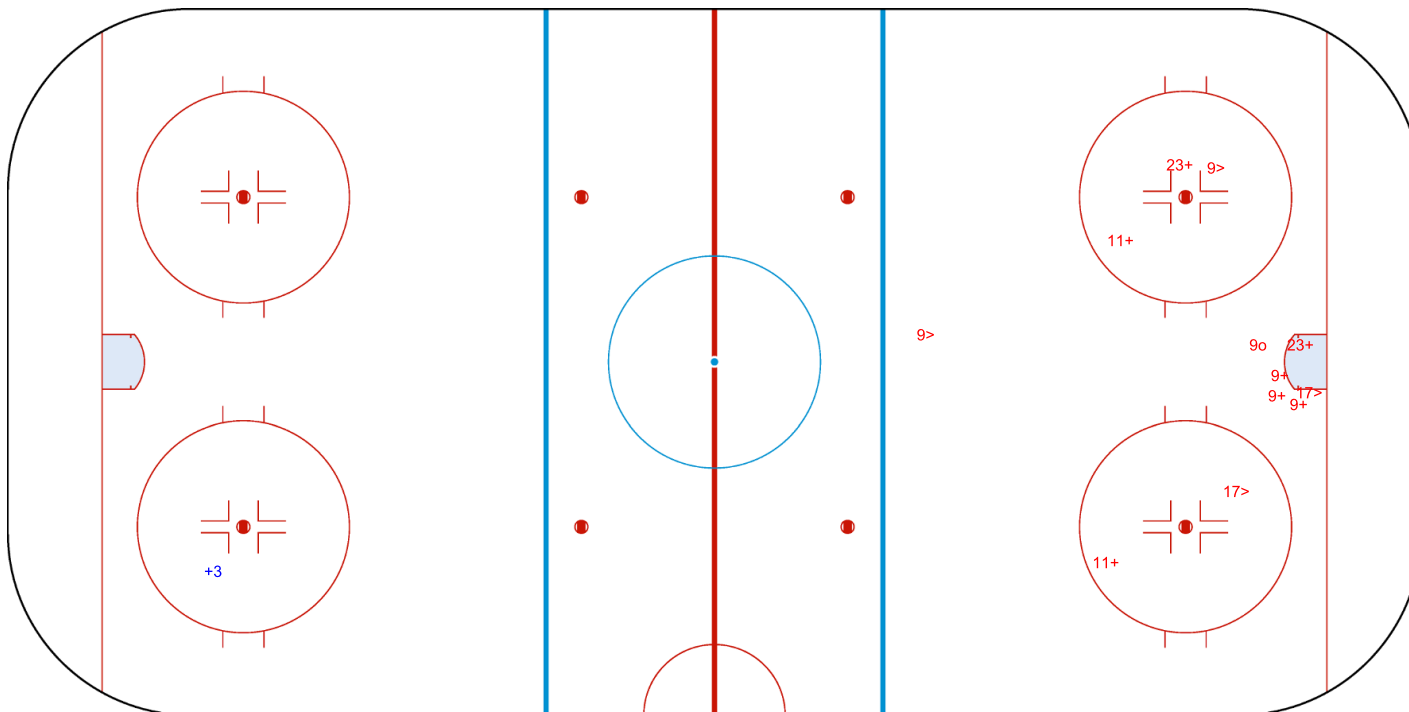

2020

ICE HOCKEY
U18 WOMEN'S WORLD
CHAMPIONSHIP
MEXICO
Mexico City
Division II - Group B

SANTA FE ICE RINK

SAT 1 FEB 2020

START TIME 16:00

IIHF ICE HOCKEY U18 WOMEN'S WORLD CHAMPIONSHIP DIV II GROUP B

SEMIFINALS, GAME 7

INTERNATIONAL
ICE HOCKEY
FEDERATION

Shots by NZL

Goals (o): 0

SSG (+): 1

SSP (-): 0

SPG (-): 0

GK 25 of ESP

Overtime

Shots by ESP

Goals (o): 1

SSG (+): 7

SSP (>): 4

SPG (-): 0

GK 20 of NZL

Legend:	
GK Goalkeeper	SSP Shots saved by player
SPG Shots past goal	SSG Shots saved by goalkeeper