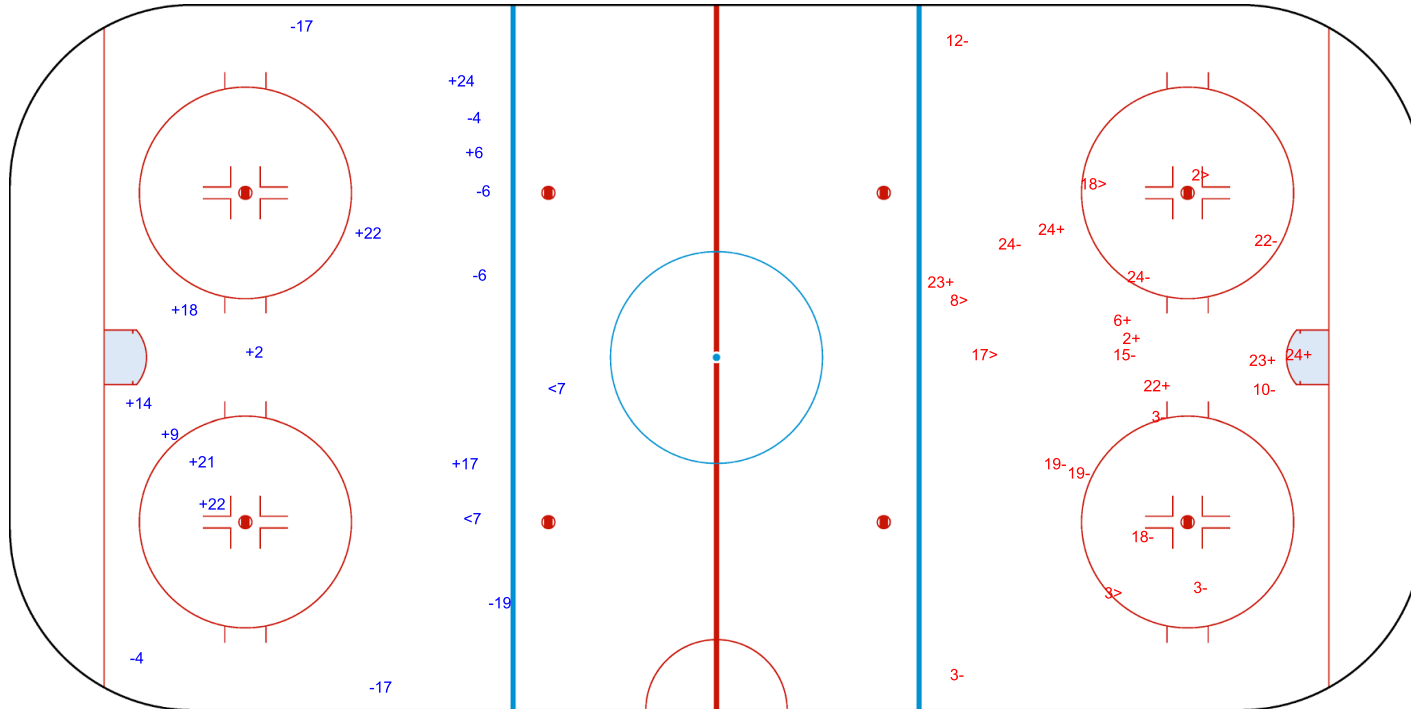

SHOT CHART  
LTU - FRA

Shots by LTU  
Goals (o): 0  
SSP (<): 2  
SSG (+): 10  
SPG (-): 7

GK 25 of FRA

1st Period

Shots by FRA  
Goals (o): 0  
SSP (>): 5  
SSG (+): 7  
SPG (-): 12

GK 1 of LTU

Shots by FRA

Goals (o): 0    SSG (+): 14  
SSP (<): 13    SPG (-): 5

GK 1 of LTU

2nd Period

Shots by LTU

Goals (o): 1    SSG (+): 7  
SSP (>): 5    SPG (-): 7

GK 25 of FRA

Shots by LTU

Goals (o): 2    SSG (+): 4  
SSP (<): 1    SPG (-): 1