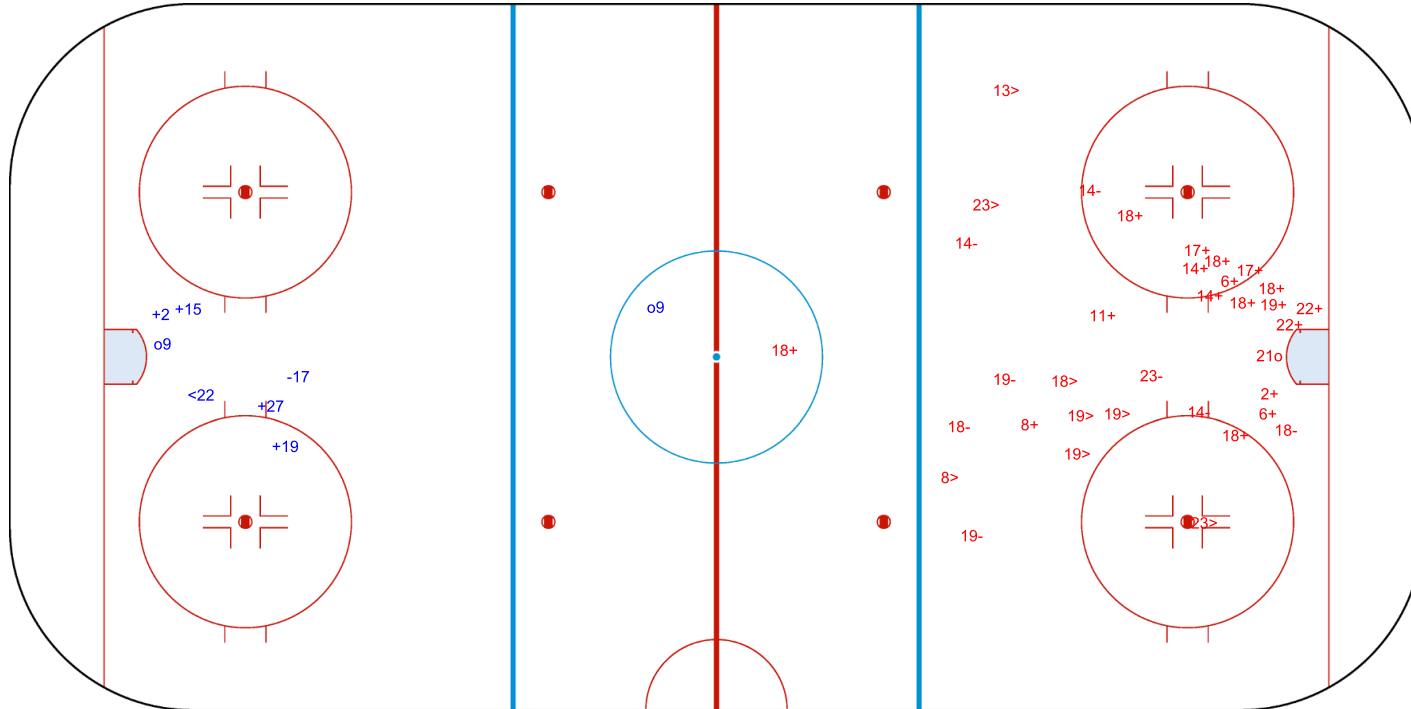

Shots by LTU

Goals (o): 2   SSG (+): 4
SSP (<): 1   SPG (-): 1

GK 25 of FRA

ENG

3rd Period

Shots by FRA

Goals (o): 1   SSG (+): 18
SSP (>): 8   SPG (-): 8

GK 1 of LTU

Legend:	
ENG	Empty net goal
GK	Goalkeeper
SPG	Shots past goal
SSG	Shots saved by goalkeeper
SSP	Shots saved by player