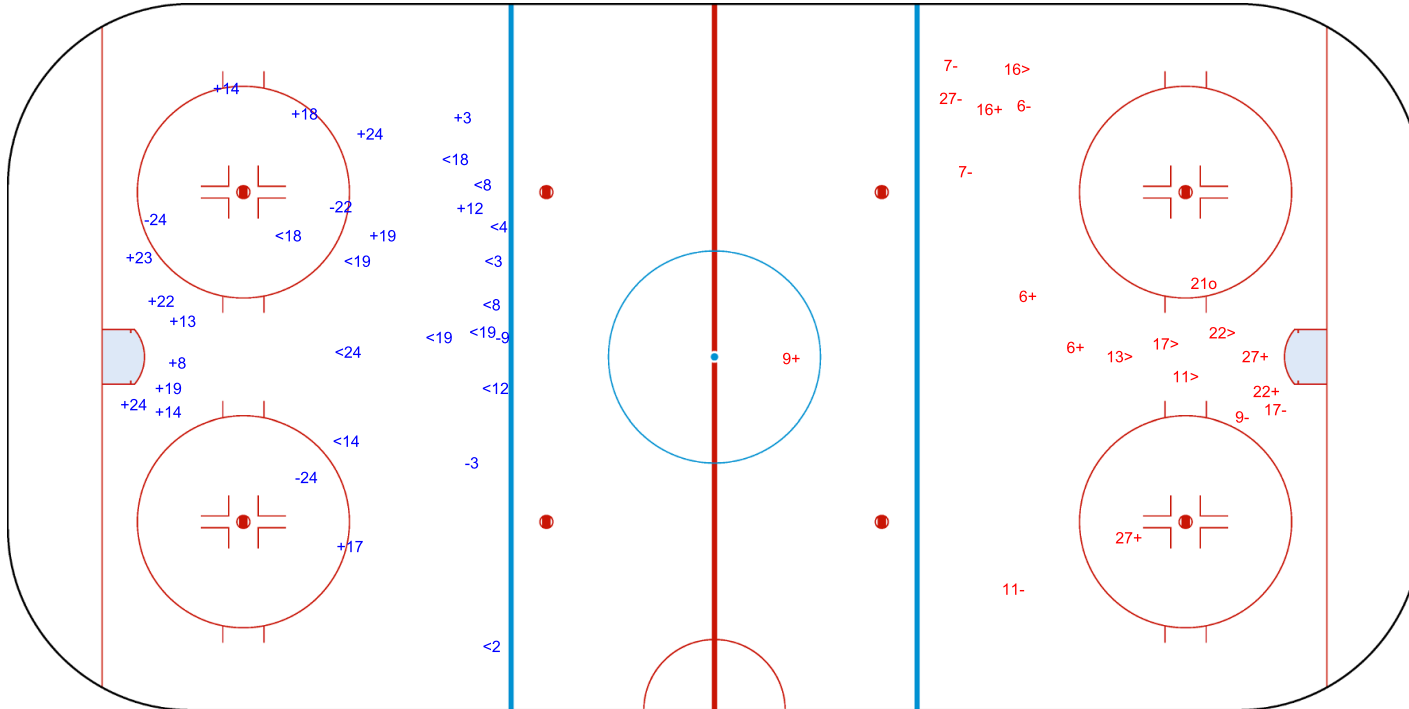

SHOT CHART  
LTU - FRA

Shots by LTU  
Goals (o): 0  
SSP (<): 2  
SSG (+): 10  
SPG (-): 7

GK 25 of FRA

1st Period

Shots by FRA  
Goals (o): 0  
SSP (>): 5  
SSG (+): 7  
SPG (-): 12

GK 1 of LTU

Shots by FRA

Goals (o): 0    SSG (+): 14  
SSP (<): 13    SPG (-): 5

GK 1 of LTU

2nd Period

Shots by LTU

Goals (o): 1    SSG (+): 7  
SSP (>): 5    SPG (-): 7

GK 25 of FRA

Shots by LTU

Goals (o): 2    SSG (+): 4  
SSP (<): 1    SPG (-): 1