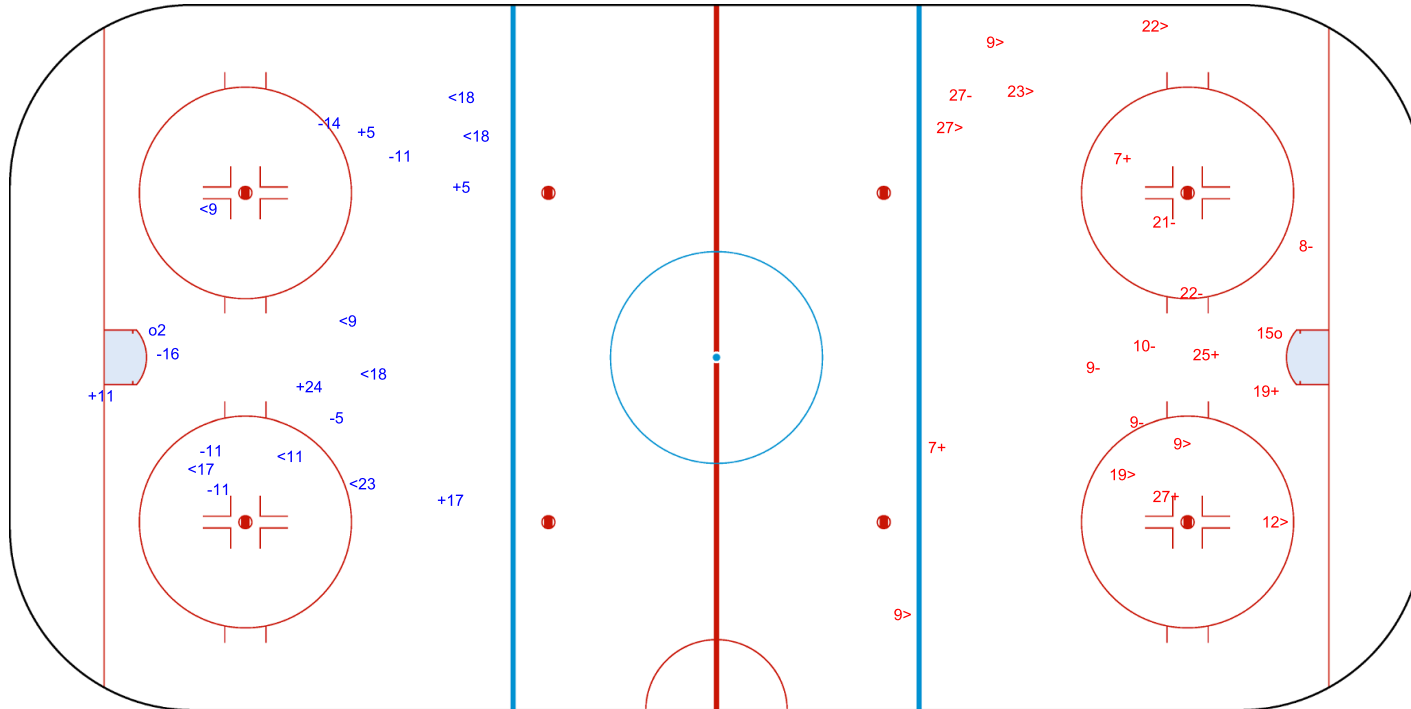

SHOT CHART
SLO - EST

Shots by SLO
Goals (o): 1
SSP (-): 8
SSG (+): 5
SPG (-): 6

GK 30 of EST

1st Period

Shots by EST
Goals (o): 1
SSP (>): 8
SSG (+): 5
SPG (-): 7

GK 25 of SLO

Shots by EST

Goals (o): 0 SSG (+): 8
SSP (<): 3 SPG (-): 4

GK 25 of SLO

SLO → 2nd Period ← EST

Shots by SLO

Goals (o): 2 SSG (+): 11
SSP (>): 9 SPG (-): 12

GK 30 of EST

Shots by SLO

Goals (o): 3 SSG (+): 9
SSP (<): 1 SPG (-): 6

GK 30 of EST