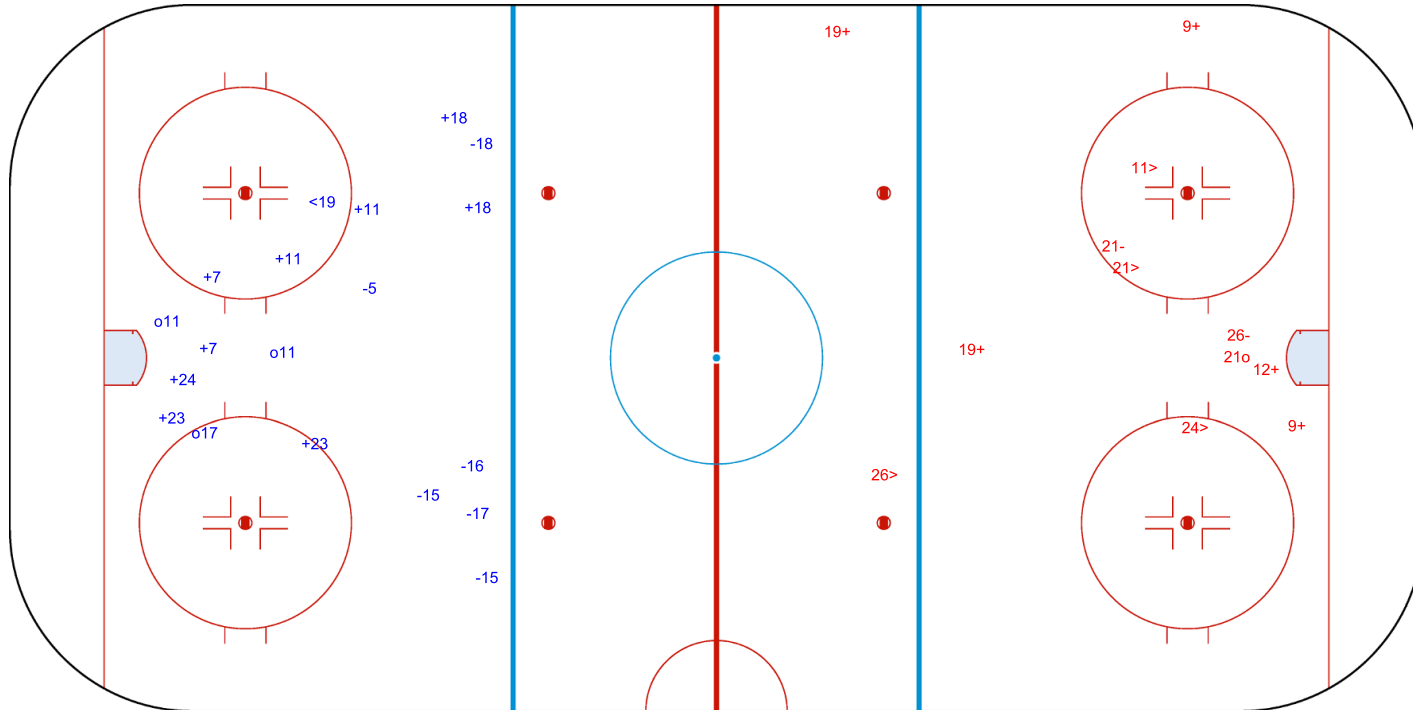

Shots by SLO

Goals (o): 3   SSG (+): 9
SSP (<): 1   SPG (-): 6

GK 30 of EST

EST

3rd Period

SLO

Shots by EST

Goals (o): 1   SSG (+): 5
SSP (>): 4   SPG (-): 2

GK 25 of SLO

Legend:	GK Goalkeeper	SPG Shots past goal	SSG Shots saved by goalkeeper	SSP Shots saved by player