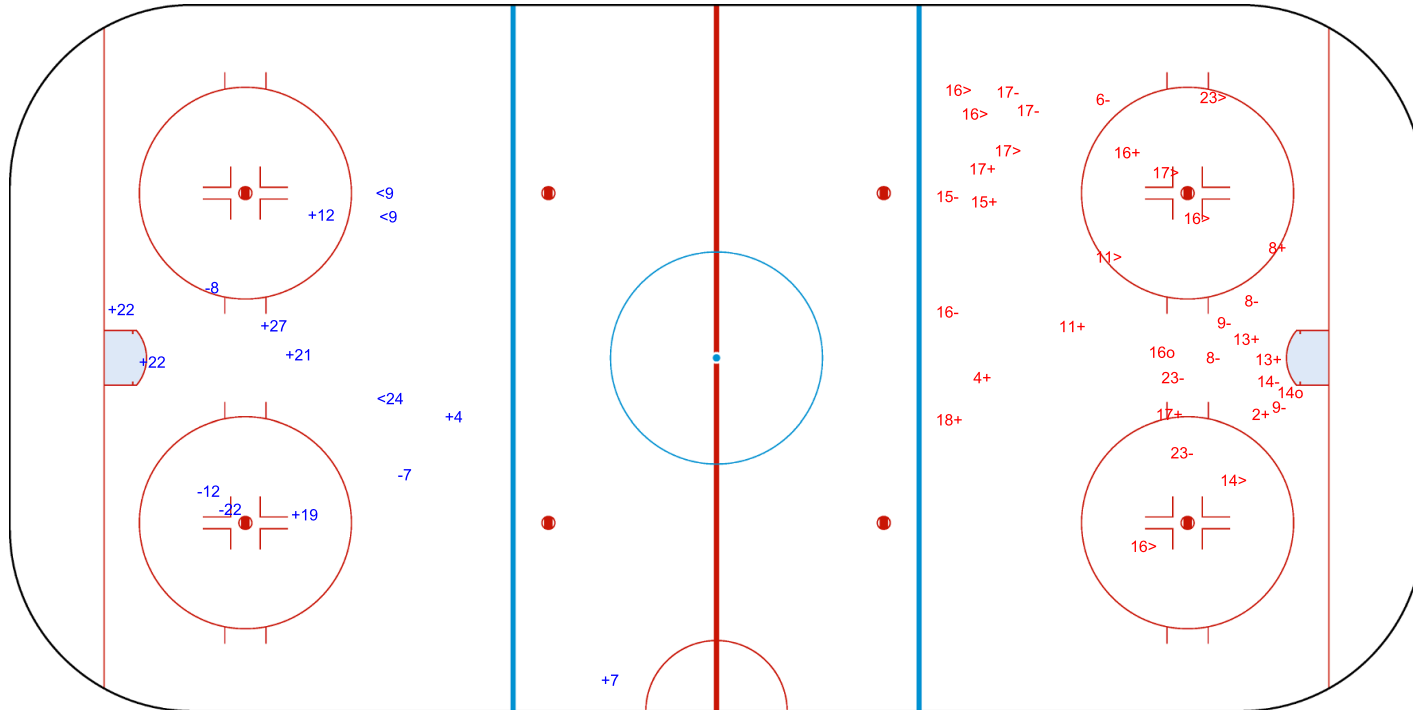

SHOT CHART
SLO - EST

Shots by SLO
Goals (o): 1
SSP (-): 8
SSG (+): 5
SPG (-): 6

GK 30 of EST

1st Period

Shots by EST
Goals (o): 1
SSP (>): 8
SSG (+): 5
SPG (-): 7

GK 25 of SLO

Shots by EST

Goals (o): 0 SSG (+): 8
SSP (<): 3 SPG (-): 4

GK 25 of SLO

SLO → 2nd Period ← EST

Shots by SLO

Goals (o): 2 SSG (+): 11
SSP (>): 9 SPG (-): 12

GK 30 of EST

Shots by SLO

Goals (o): 3 SSG (+): 9
SSP (<): 1 SPG (-): 6

GK 30 of EST