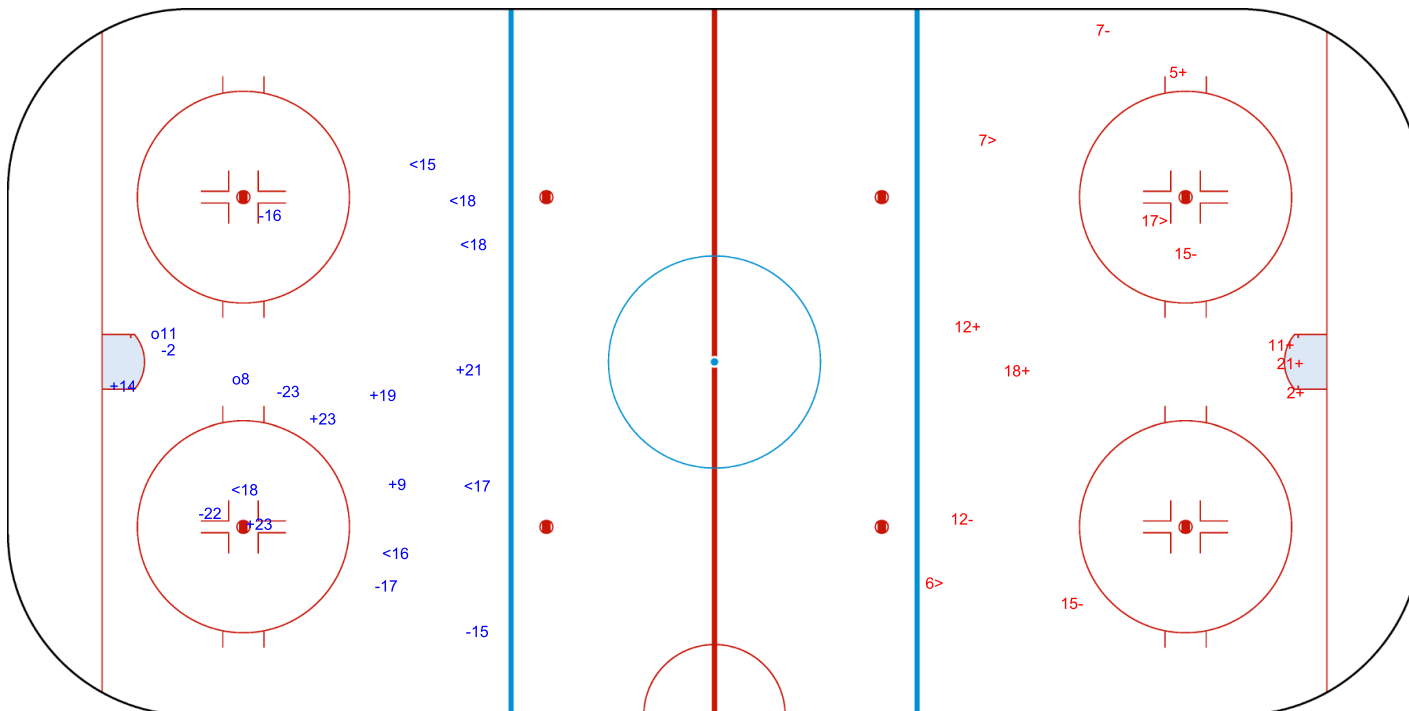

SHOT CHART
SLO - LTU

Shots by LTU
Goals (o): 1
SSP (-): 5
SSG (+): 8
SPG (-): 3

GK 25 of SLO

SLO → 1st Period ← LTU

Shots by SLO
Goals (o): 2
SSP (>): 8
SSG (+): 7
SPG (-): 3

GK 1 of LTU

Shots by SLO

Goals (o): 2 SSG (+): 6
SSP (<): 6 SPG (-): 6

GK 1 of LTU

LTU → 2nd Period ← SLO

Shots by LTU

Goals (o): 0 SSG (+): 6
SSP (>): 3 SPG (-): 4

GK 25 of SLO

Shots by LTU

Goals (o): 1 SSG (+): 13
SSP (<): 3 SPG (-): 5

GK 25 of SLO

SLO

3rd Period

LTU

Shots by SLO

Goals (o): 1 SSG (+): 6
SSP (>): 6 SPG (-): 3

GK 1 of LTU

Legend:		
GK	Goalkeeper	
SPG	Shots past goal	
SSG	Shots saved by goalkeeper	
SSP	Shots saved by player	