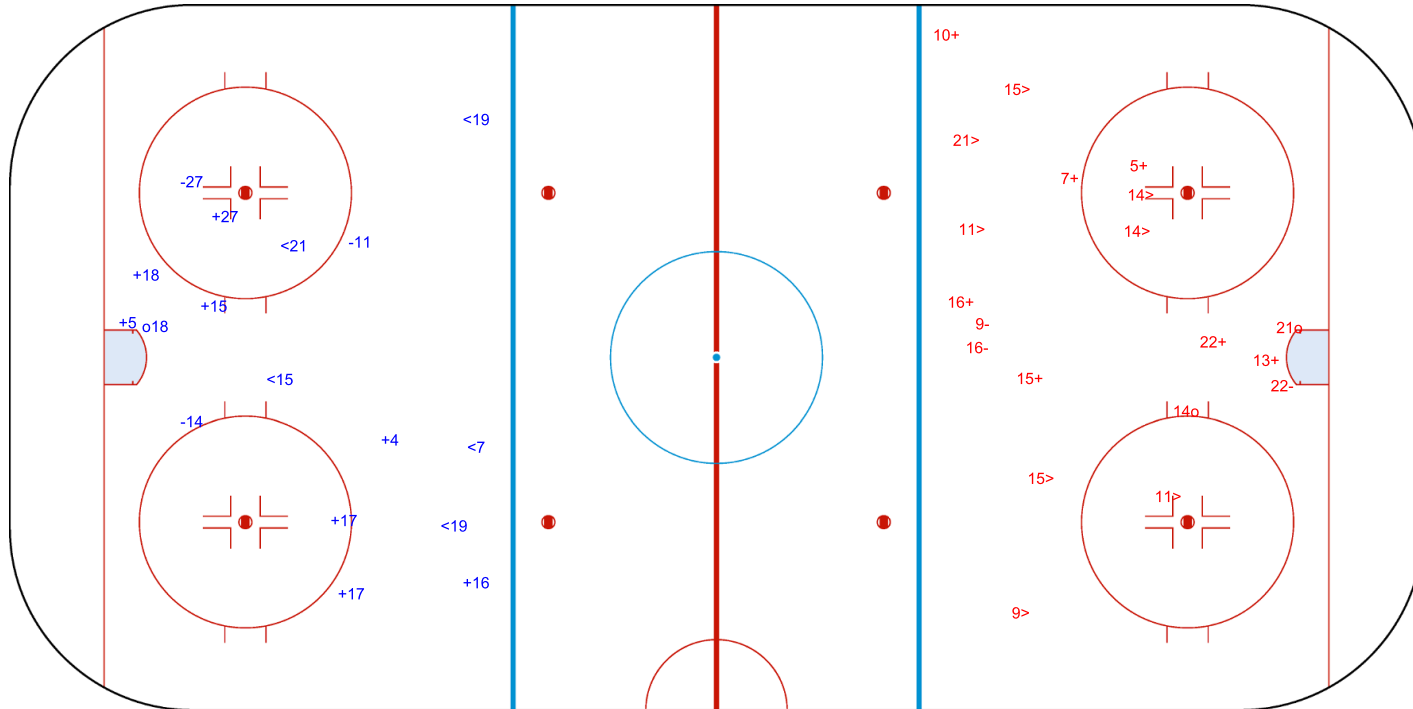

SHOT CHART
SLO - LTU

Shots by LTU
Goals (o): 1
SSP (-): 5
SSG (+): 8
SPG (-): 3

GK 25 of SLO

SLO → 1st Period ← LTU

Shots by SLO
Goals (o): 2
SSP (>): 8
SSG (+): 7
SPG (-): 3

GK 1 of LTU

Shots by SLO

Goals (o): 2 SSG (+): 6
SSP (<): 6 SPG (-): 6

GK 1 of LTU

LTU → 2nd Period ← SLO

Shots by LTU

Goals (o): 0 SSG (+): 6
SSP (>): 3 SPG (-): 4

GK 25 of SLO

Shots by LTU

Goals (o): 1 SSG (+): 13
SSP (<): 3 SPG (-): 5

GK 25 of SLO