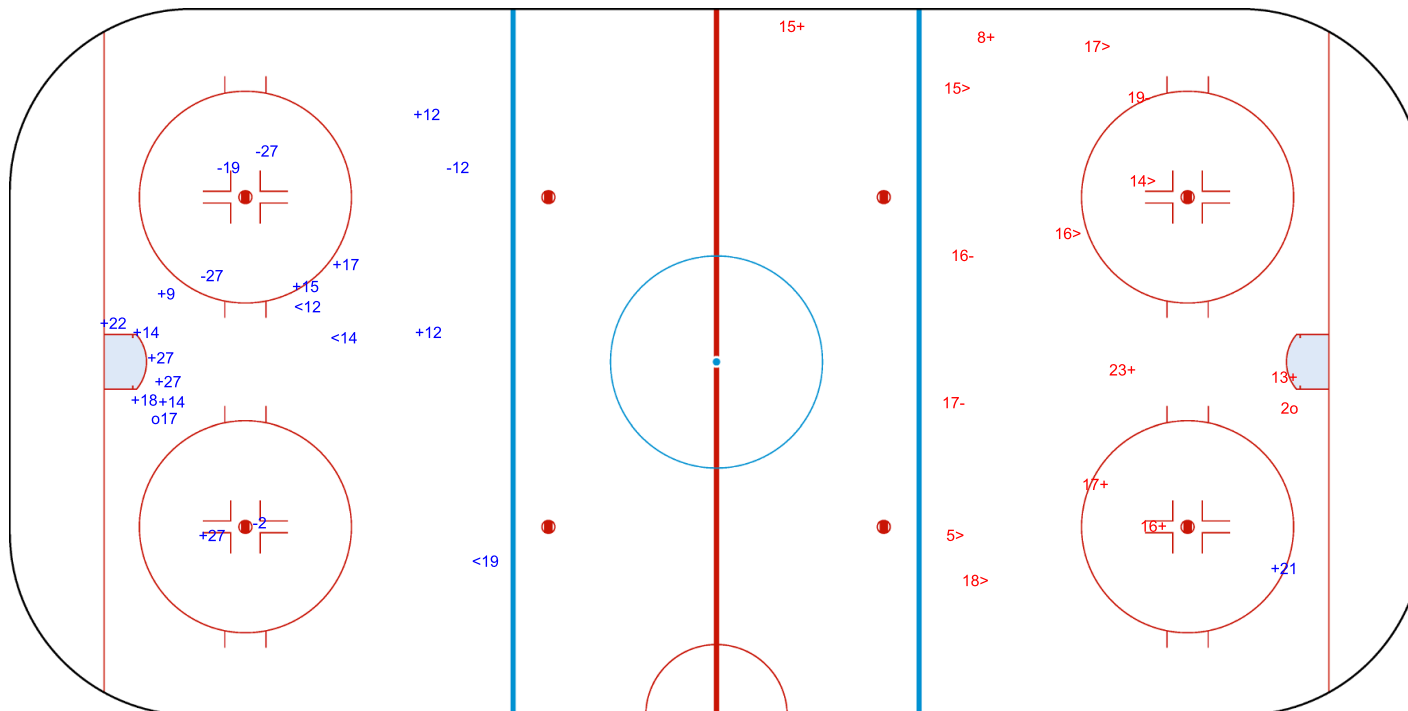

GK 1 of LTU

LTU → 2nd Period ← SLO

Shots by LTU

Goals (o): 0 SSG (+): 6
SSP (>): 3 SPG (-): 4

GK 25 of SLO

Shots by LTU

Goals (o): 1 SSG (+): 13
SSP (<): 3 SPG (-): 5

GK 25 of SLO

SLO

3rd Period

LTU

Shots by SLO

Goals (o): 1 SSG (+): 6
SSP (>): 6 SPG (-): 3

GK 1 of LTU

Legend:		
GK	Goalkeeper	
SPG	Shots past goal	
SSG	Shots saved by goalkeeper	
SSP	Shots saved by player	