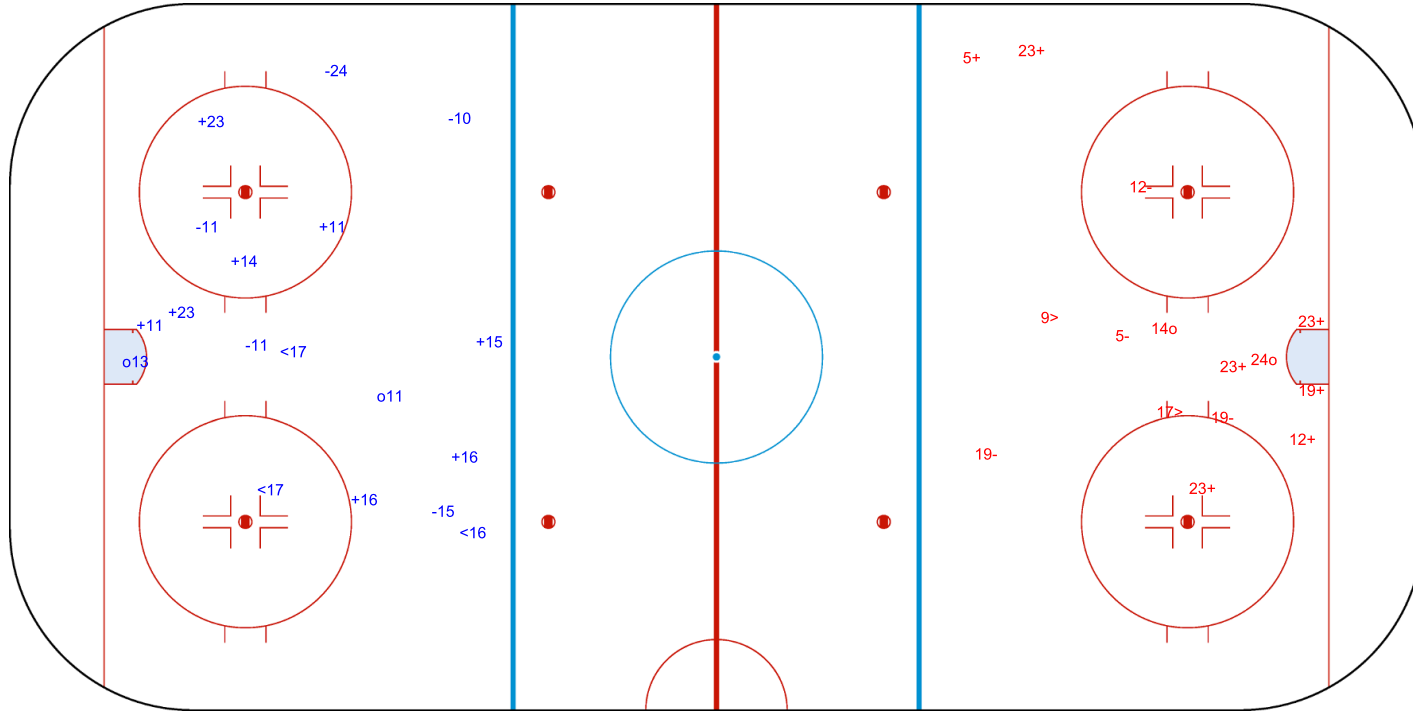

Shots by SLO

Goals (o): 2   SSG (+): 8
SSP (<): 3   SPG (-): 5

GK 25 of FRA

FRA → 3rd Period ← SLO

Shots by FRA

Goals (o): 2   SSG (+): 7
SSP (>): 2   SPG (-): 4

GK 20 of SLO

Legend:	
GK	Goalkeeper
SPG	Shots past goal
SSG	Shots saved by goalkeeper
SSP	Shots saved by player