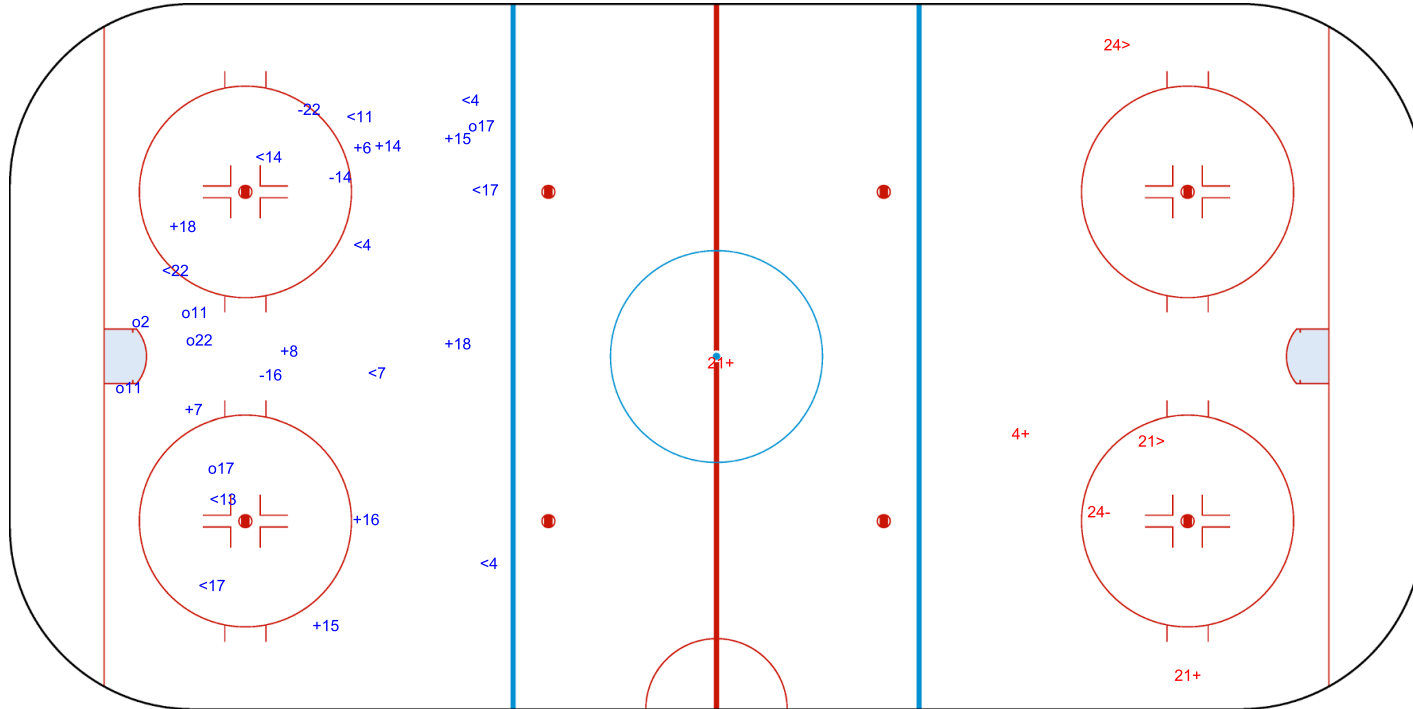

SHOT CHART
FRA - SLO

Shots by SLO
Goals (o): 6
SSP (<): 10
SSG (+): 9
SPG (-): 3

1st Period

Shots by FRA
Goals (o): 0
SSP (>): 2
SSG (+): 3
SPG (-): 1

Shots by FRA

Goals (o): 0 SSG (+): 11
SSP (<): 3 SPG (-): 7

GK 25 of SLO

SLO → 2nd Period ← FRA

Shots by SLO

Goals (o): 3 SSG (+): 8
SSP (>): 1 SPG (-): 5

GK 25 of FRA

Shots by SLO

Goals (o): 2 SSG (+): 8
SSP (<): 3 SPG (-): 5

GK 25 of FRA