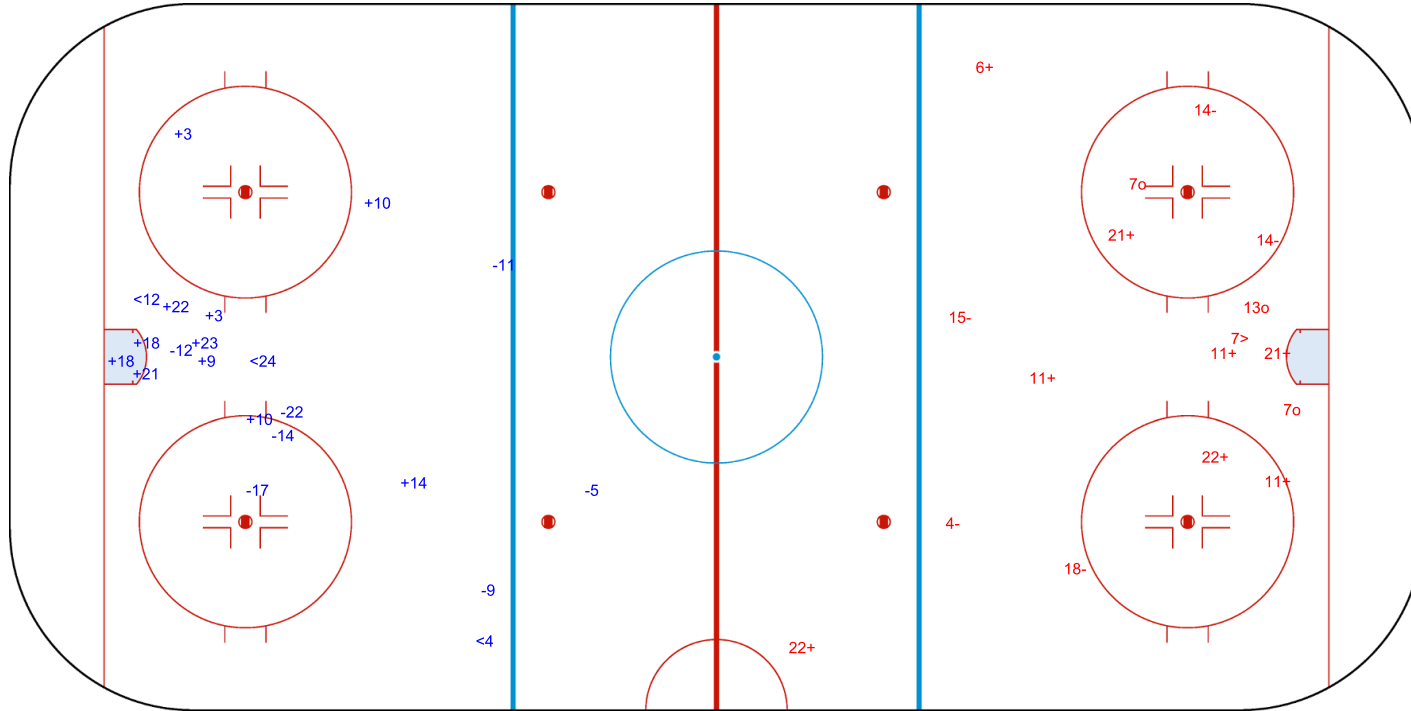

SHOT CHART
FRA - SLO

Shots by SLO
Goals (o): 6
SSP (<): 10
SSG (+): 9
SPG (-): 3

1st Period

Shots by FRA
Goals (o): 0
SSP (>): 2
SSG (+): 3
SPG (-): 1

Shots by FRA

Goals (o): 0 SSG (+): 11
SSP (<): 3 SPG (-): 7

GK 25 of SLO

SLO → 2nd Period ← FRA

Shots by SLO

Goals (o): 3 SSG (+): 8
SSP (>): 1 SPG (-): 5

GK 25 of FRA

Shots by SLO

Goals (o): 2 SSG (+): 8
SSP (<): 3 SPG (-): 5

GK 25 of FRA