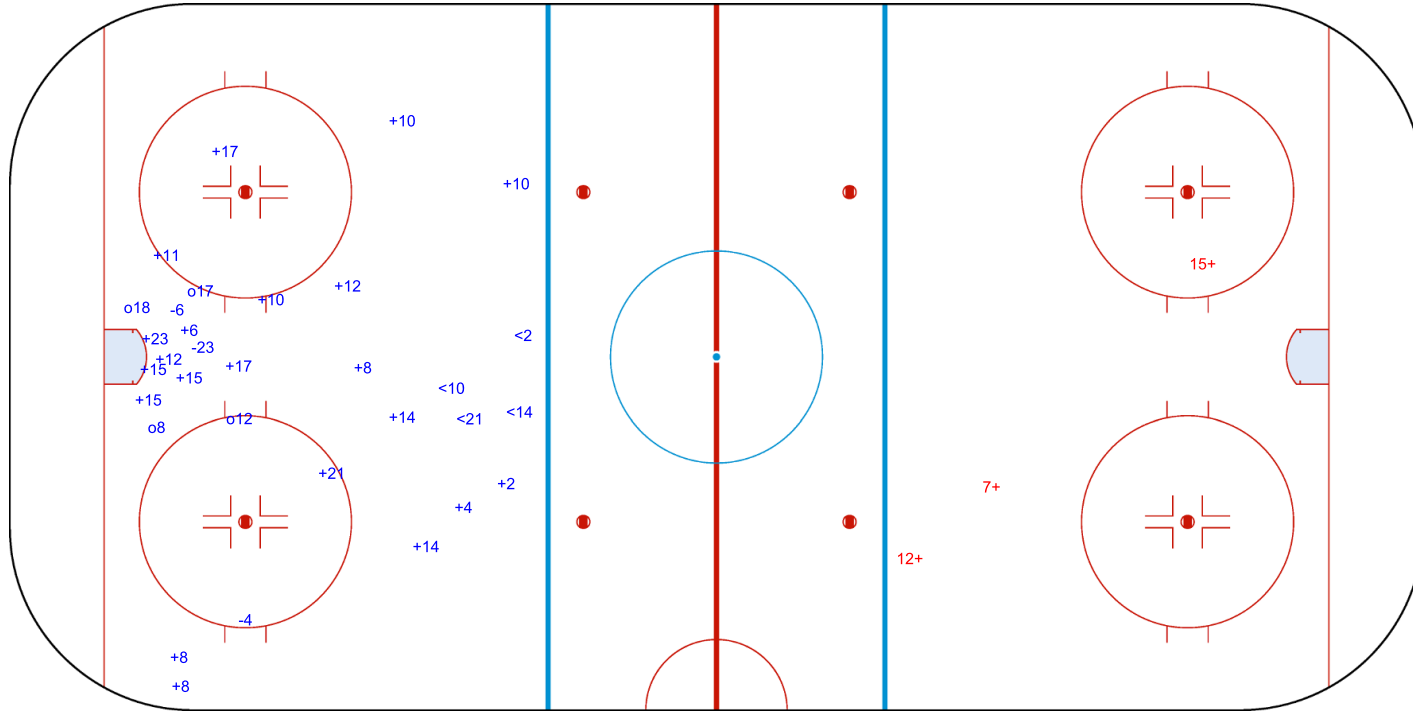

Goals (o): 4    SSG (+): 21  
SSP (<): 4    SPG (-): 3

GK 20 of TPE

TPE → 3rd Period ← GBR

Shots by TPE

Goals (o): 0    SSG (+): 3  
SSP (>): 0    SPG (-): 0

GK 1 of GBR

Legend:	
<b>GK</b>	Goalkeeper
<b>SPG</b>	Shots past goal
<b>SSG</b>	Shots saved by goalkeeper
<b>SSP</b>	Shots saved by player