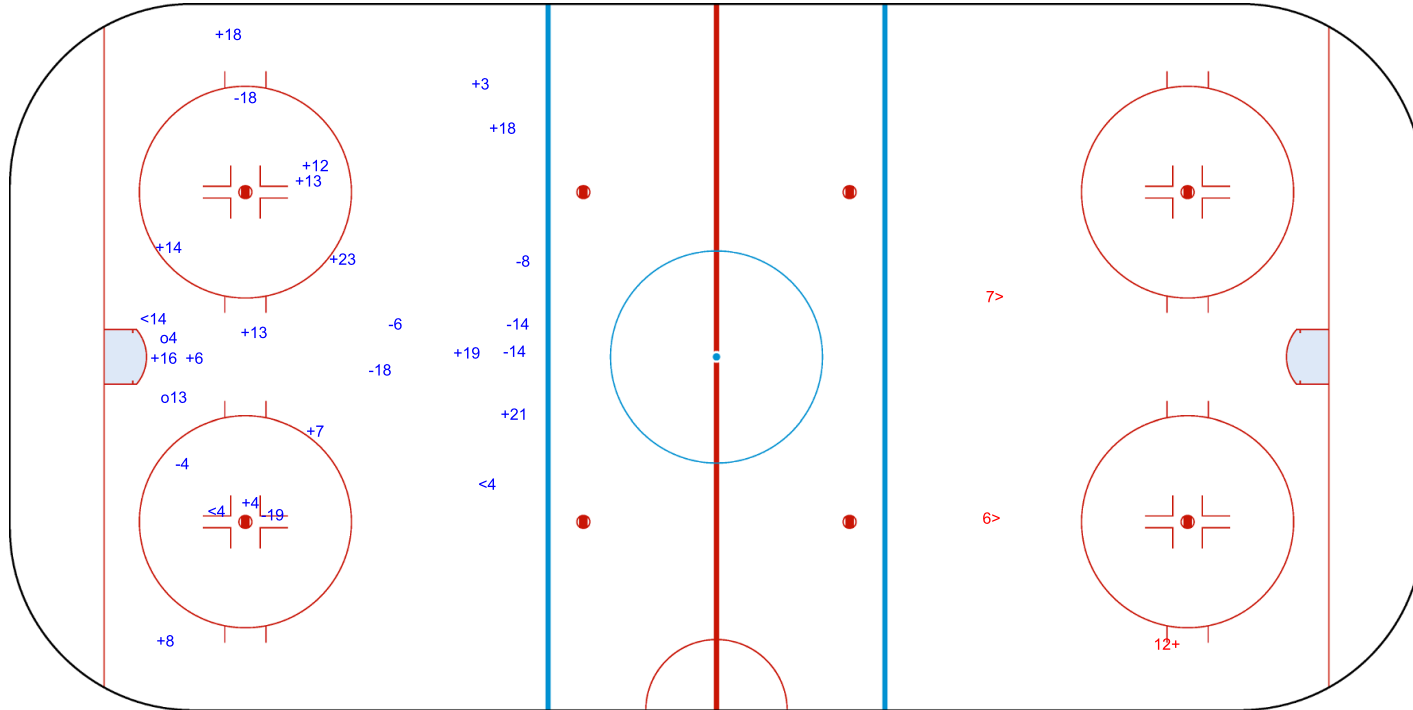

SHOT CHART  
TPE - GBR

Shots by GBR  
Goals (o): 2    SSG (+): 15  
SSP (<): 3    SPG (-): 8

GK 20 of TPE

TPE → 1st Period ← GBR

Shots by TPE  
Goals (o): 0    SSG (+): 1  
SSP (>): 2    SPG (-): 0

GK 1 of GBR