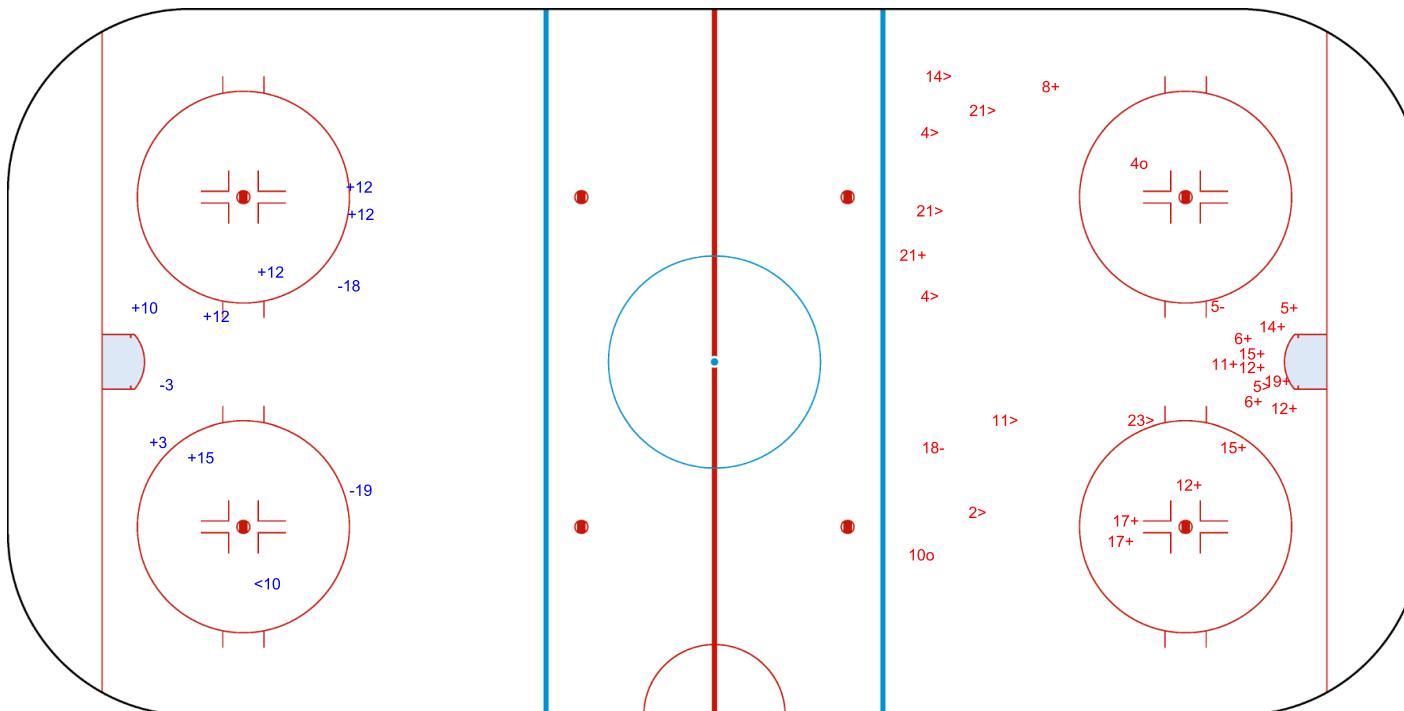

### ROUND ROBIN, GAME 1

INTERNATIONAL  
ICE HOCKEY  
FEDERATION

Shots by TPE

Goals (o): 0

SSG (+): 7

SSP (<): 1

SPG (-): 3

GK 1 of GBR

### 2nd Period

Shots by GBR

Goals (o): 2

SSG (+): 15

SSP (>): 9

SPG (-): 2

GK 20 of TPE

Shots by GBR