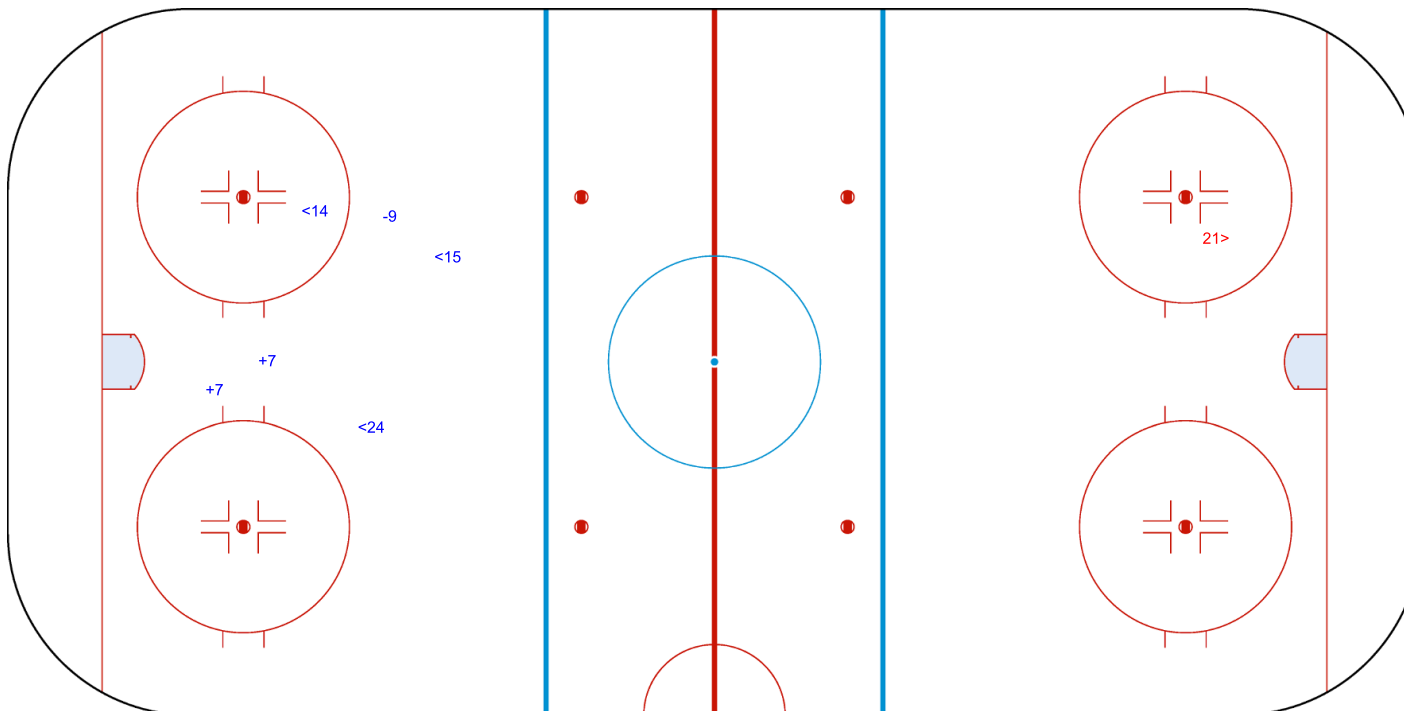

Shots by ESP

Goals (o): 0   SSG (+): 2
SSP (-): 3   SPG (-): 1

GK 1 of LAT

Overtime

Shots by LAT

Goals (o): 0   SSG (+): 0
SSP (>): 1   SPG (-): 0

GK 20 of ESP

Legend:		
GK	Goalkeeper	
SPG	Shots past goal	
SSG	Shots saved by goalkeeper	
SSP	Shots saved by player