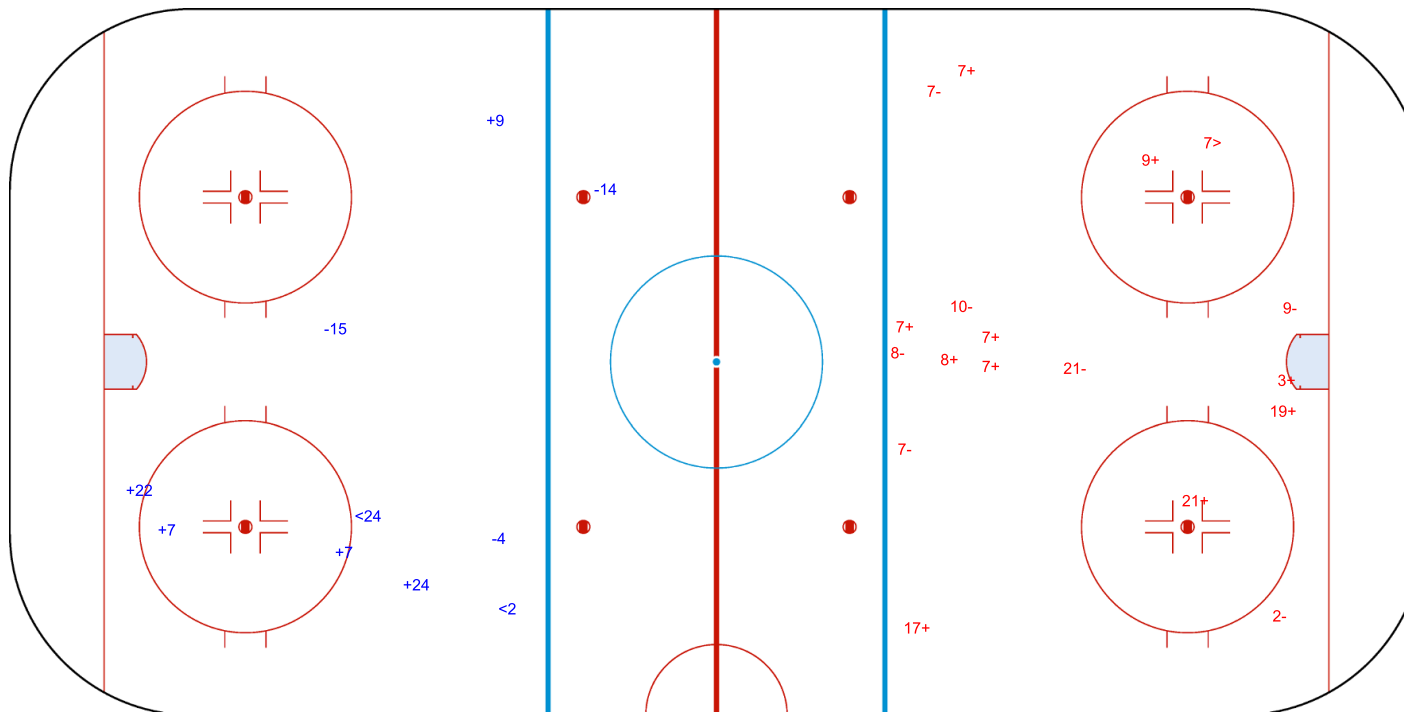

SHOT CHART
LAT - ESP

Shots by ESP
Goals (o): 0 SSG (+): 5
SSP (<): 2 SPG (-): 3

GK 1 of LAT

LAT → 1st Period ← ESP

Shots by LAT
Goals (o): 0 SSG (+): 10
SSP (>): 1 SPG (-): 7

GK 20 of ESP

2022

ICE HOCKEY
WOMEN'S WORLD
CHAMPIONSHIP
SPAIN
Jaca
Division II - Group A

PABELLON DE HIELO

SUN 3 APR 2022

START TIME 20:00

ICE HOCKEY

IIHF ICE HOCKEY WOMEN'S WORLD CHAMPIONSHIP

ROUND ROBIN, GAME 2

INTERNATIONAL
ICE HOCKEY
FEDERATION

Shots by LAT