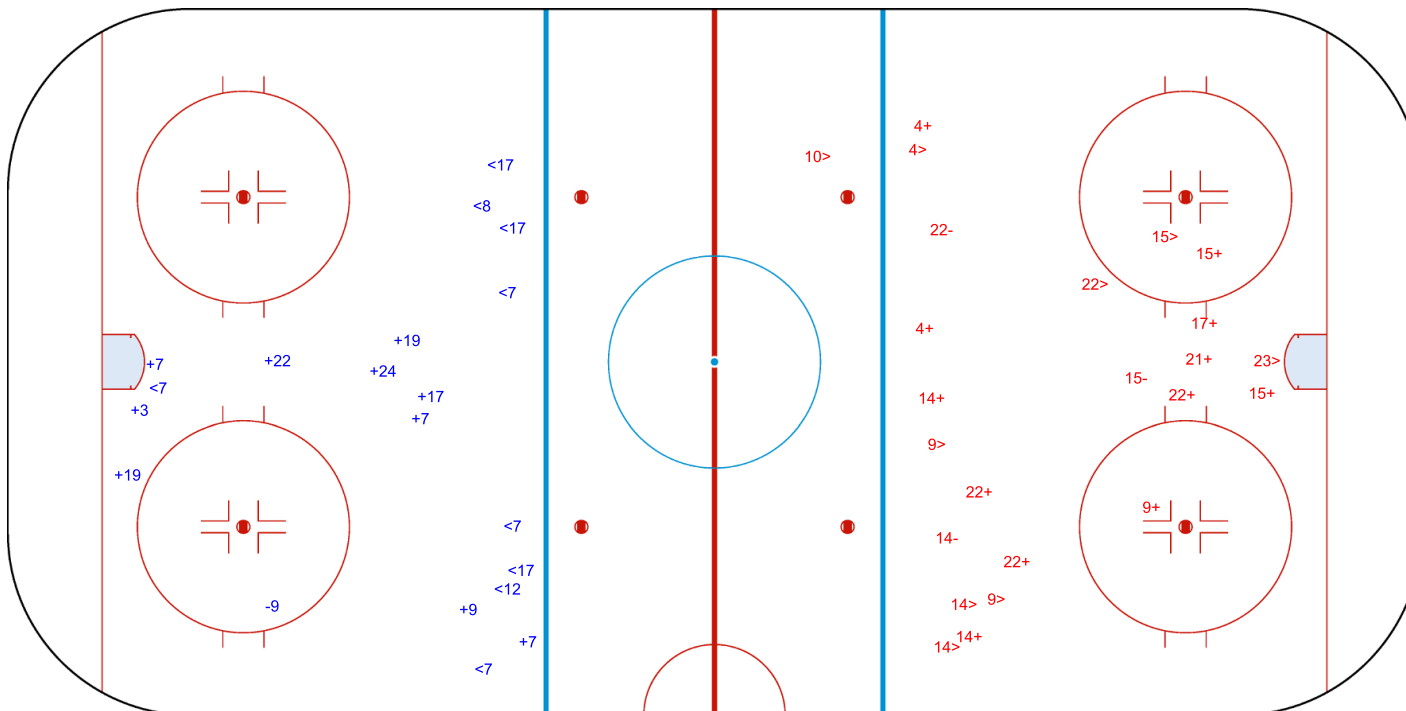

SSG (+): 12

SSP (>): 9

SPG (-): 3

GK 1 of LAT

2022

ICE HOCKEY
WOMEN'S WORLD
CHAMPIONSHIP
SPAIN
Jaca
Division II - Group A

PABELLON DE HIELO

SUN 3 APR 2022
START TIME 20:00