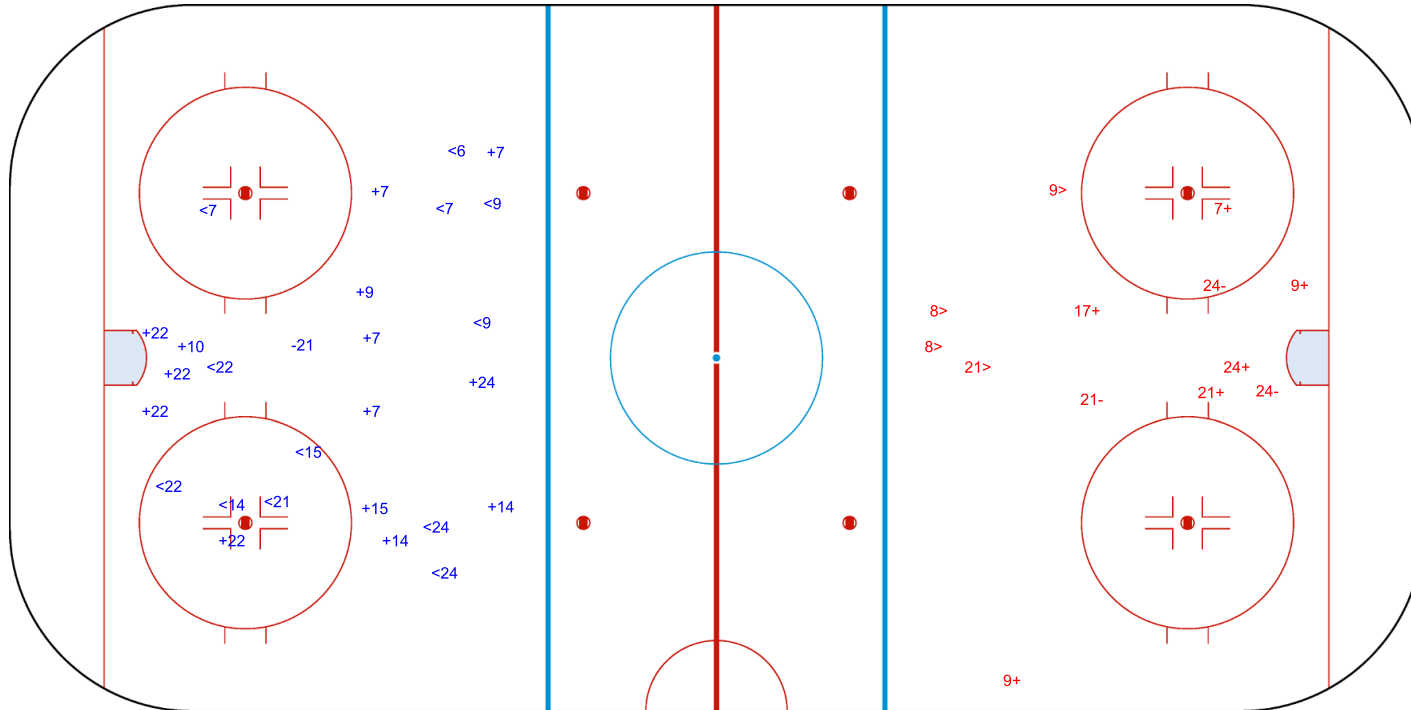

SSG (+): 12

SSP (>): 9

SPG (-): 3

GK 1 of LAT

2022

ICE HOCKEY
WOMEN'S WORLD
CHAMPIONSHIP
SPAIN
Jaca
Division II - Group A

PABELLON DE HIELO

SUN 3 APR 2022
START TIME 20:00

ICE HOCKEY

IIHF ICE HOCKEY WOMEN'S WORLD CHAMPIONSHIP

ROUND ROBIN, GAME 2

INTERNATIONAL
ICE HOCKEY
FEDERATION

Shots by ESP

Goals (o): 0 SSG (+): 14
SSP (<): 12 SPG (-): 1

GK 1 of LAT

3rd Period

Shots by LAT

Goals (o): 0 SSG (+): 6
SSP (>): 4 SPG (-): 3

GK 20 of ESP

Shots by ESP

Goals (o): 0 SSG (+): 2
SSP (-): 3 SPG (-): 1

GK 1 of LAT

Overtime

Shots by LAT