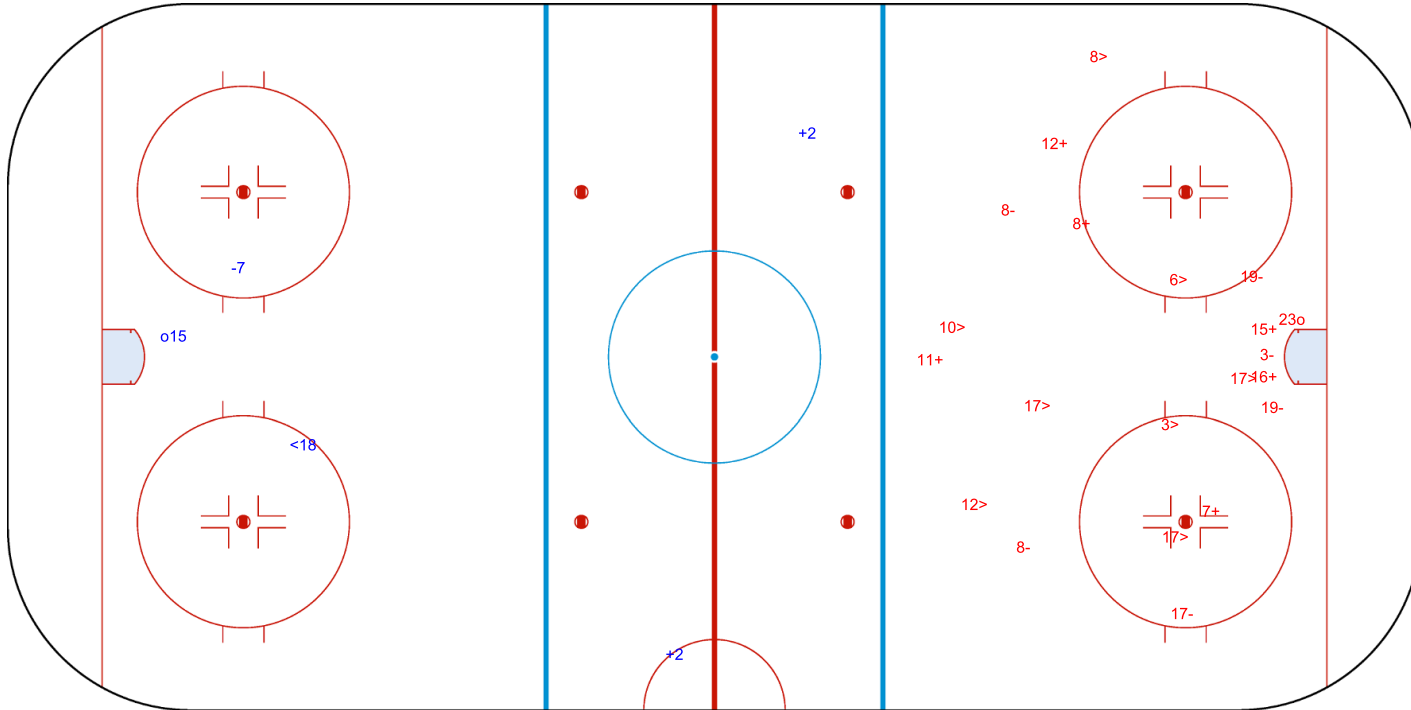

SHOT CHART  
GBR - ESP

Shots by ESP  
Goals (o): 1    SSG (+): 2  
SSP (<): 1    SPG (-): 1

GK 1 of GBR

GBR → 1st Period ← ESP

Shots by GBR  
Goals (o): 1    SSG (+): 6  
SSP (>): 8    SPG (-): 6

GK 20 of ESP

TUE 5 APR 2022

START TIME 20:00

ROUND ROBIN, GAME 5

Shots by GBR

Goals (o): 0    SSG (+): 9  
SSP (<): 13    SPG (-): 10

GK 20 of ESP

2nd Period

Shots by ESP