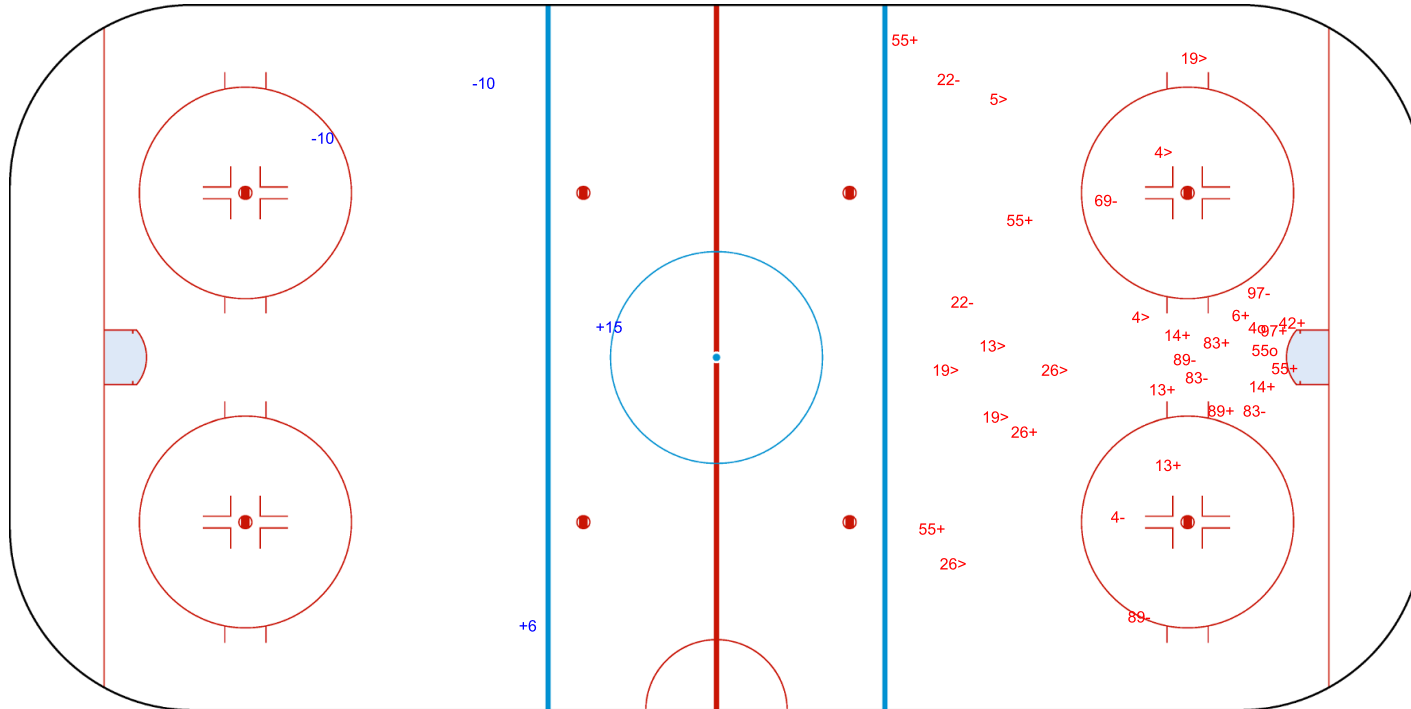

INTERNATIONAL
ICE HOCKEY
FEDERATION

SHOT CHART

THA - KUW

Period: 1

Shots by KUW

Goals (o): 0

SSG (+): 2

SSP (<): 0

SPG (-): 2

GK 17 of THA

Shots by THA

Goals (o): 2

SSG (+): 14

SSP (>): 9

SPG (-): 9

GK 1 of KUW