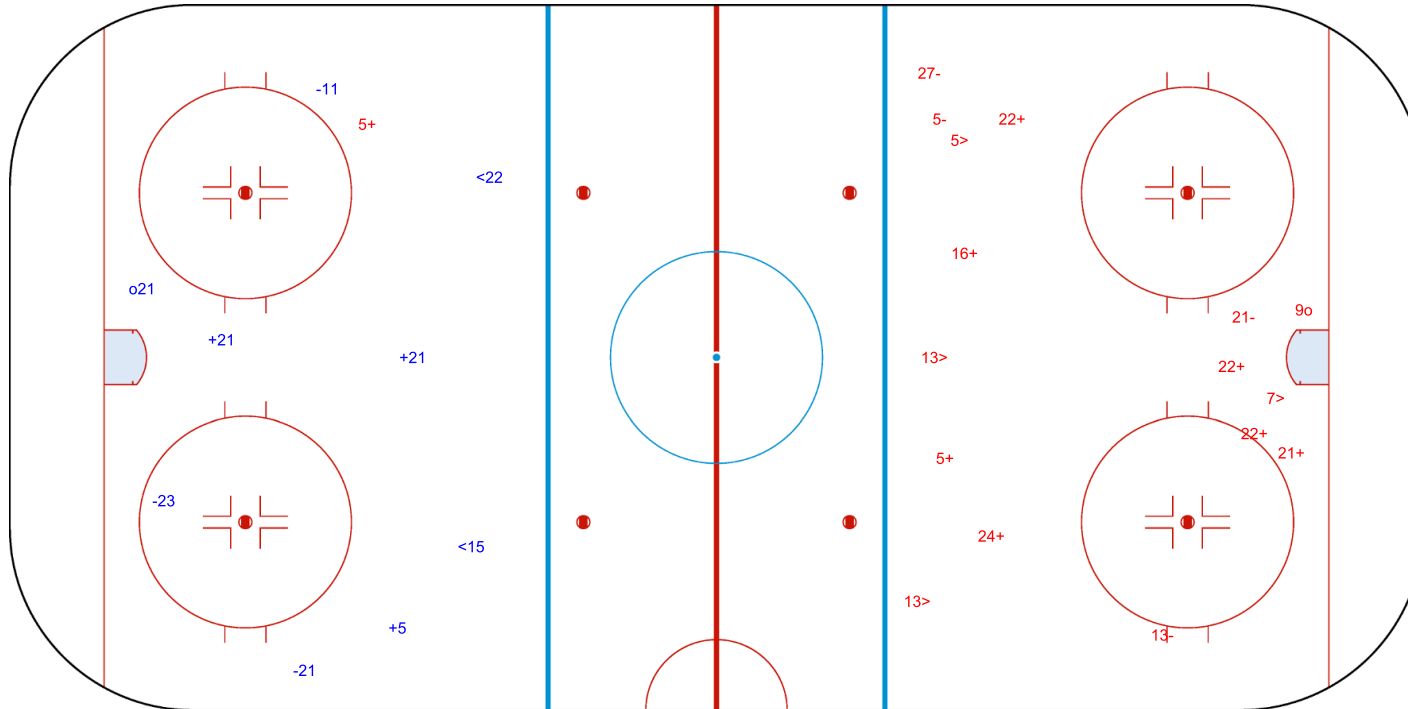

**SHOT CHART**

**NED - ESP**

Shots by ESP

Goals (o): 1      SSG (+): 3  
 SSP (-): 2      SPG (-): 3

GK 1 of NED

**Period: 1**

Shots by NED

Goals (o): 1      SSG (+): 8  
 SSP (>): 4      SPG (-): 4

GK 1 of ESP

Shots by NED

Goals (o): 2    SSG (+): 11  
SSP (<): 7    SPG (-): 8

o26

o7

GK 1 of ESP

Period: 2

Shots by ESP