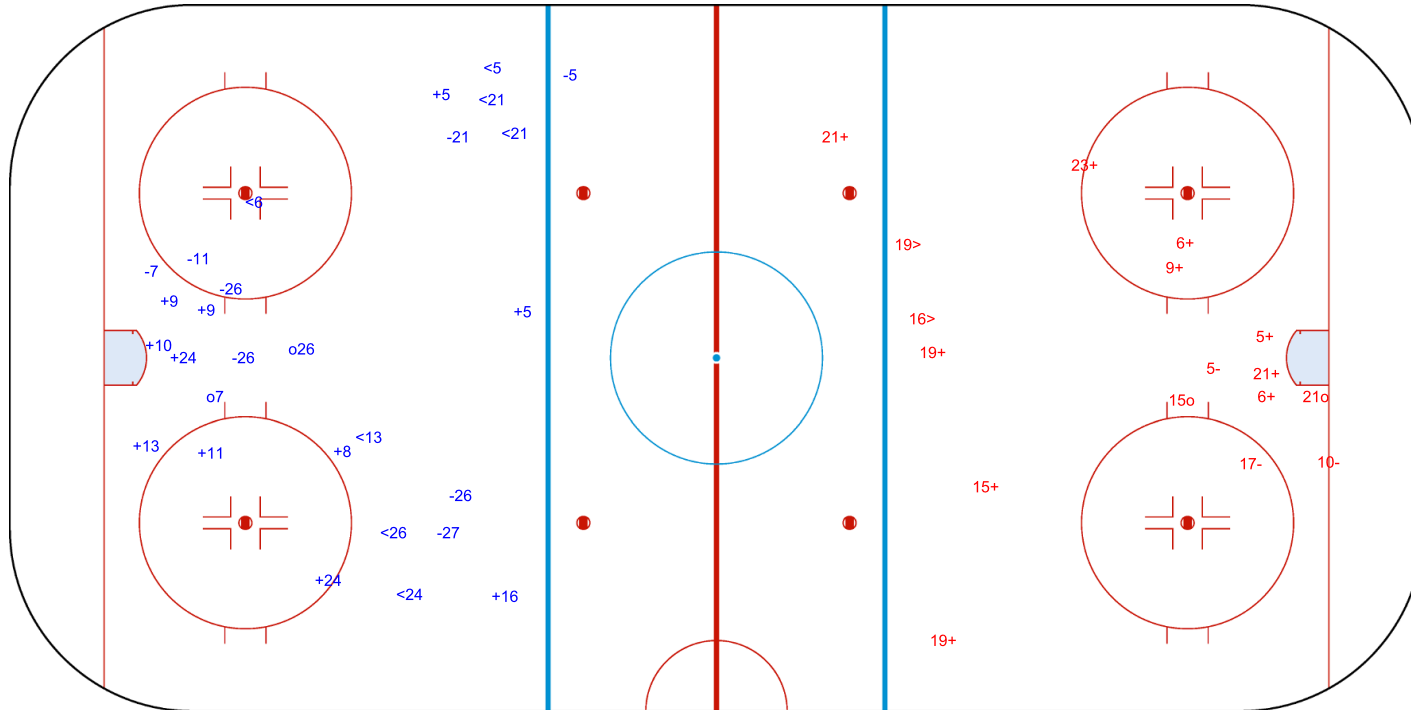

**SHOT CHART**

**NED - ESP**

Shots by ESP

Goals (o): 1      SSG (+): 3  
 SSP (-): 2      SPG (-): 3

GK 1 of NED

**Period: 1**

Shots by NED

Goals (o): 1      SSG (+): 8  
 SSP (>): 4      SPG (-): 4

GK 1 of ESP

Shots by NED

Goals (o): 2    SSG (+): 11  
SSP (<): 7    SPG (-): 8

o26

o7

GK 1 of ESP

Period: 2

Shots by ESP

Goals (o): 2    SSG (+): 10  
SSP (>): 2    SPG (-): 3

o15

o21

GK 1 of NED

Shots by ESP

Goals (o): 0    SSG (+): 1  
SSP (-): 2    SPG (-): 2

GK 1 of NED

Period: 3