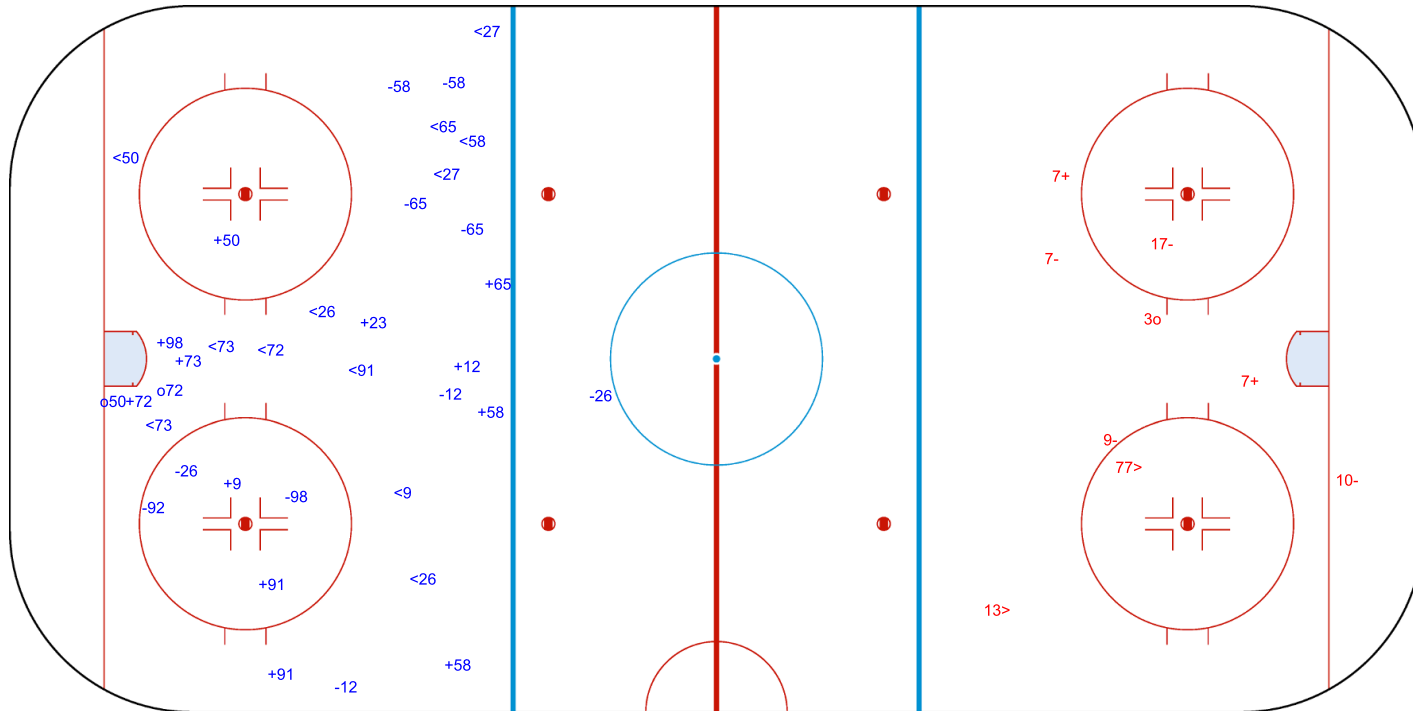

SHOT CHART
CEL - BRV

Shots by BRV
Goals (o): 2
SSP (<): 12
SSP (>): 12
SPG (-): 10

GK 81 of CEL

1st Period

Shots by CEL
Goals (o): 1
SSP (>): 2
SSP (<): 2
SPG (-): 4

GK 33 of BRV

Shots by CEL

Goals (o): 1

SSG (+): 12

SSP (<): 3

SPG (-): 1

2nd Period

Shots by BRV

Goals (o): 2

SSG (+): 21

SSP (>): 3