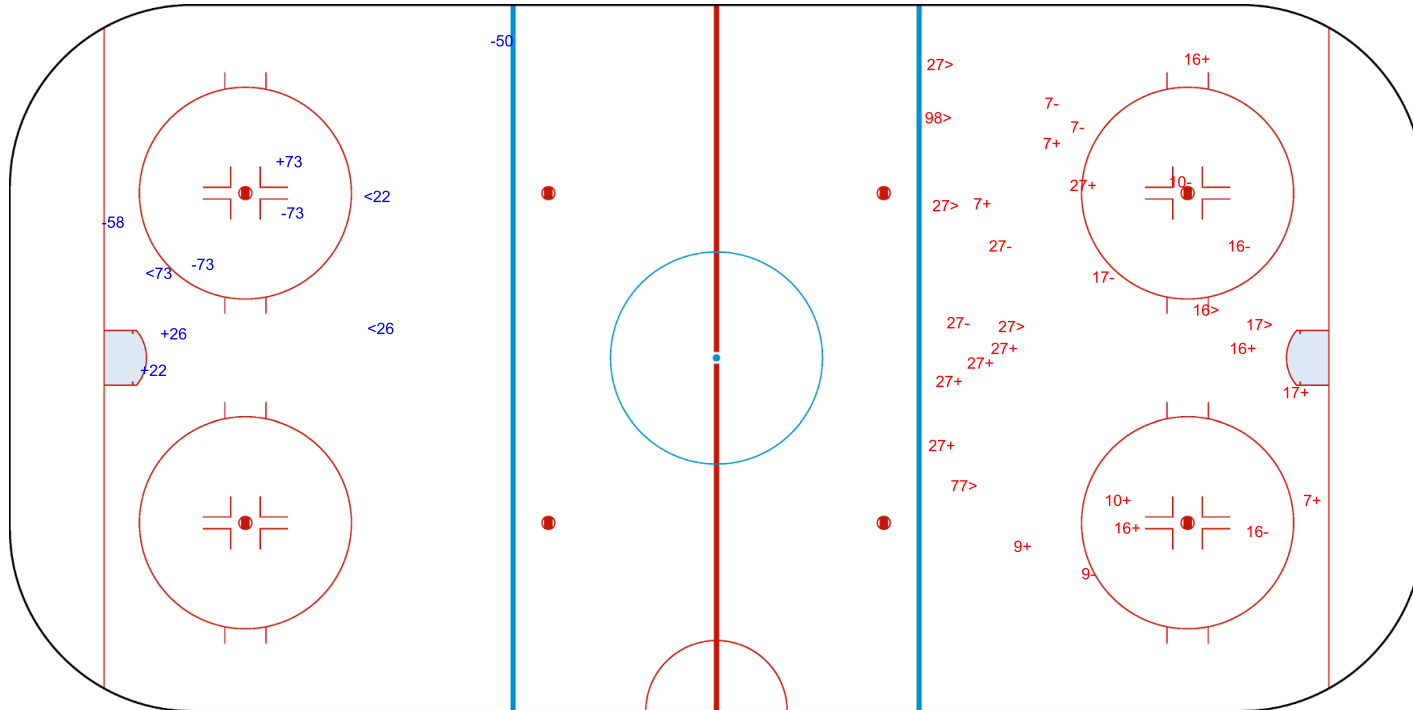

SPG (-): 4

GK 33 of BRV

GK 81 of CEL

Shots by BRV
Goals (o): 0 SSG (+): 3
SSP (<): 3 SPG (-): 4

GK 81 of CEL

CEL → 3rd Period ← BRV

Shots by CEL
Goals (o): 0 SSG (+): 14
SSP (>): 7 SPG (-): 9

GK 33 of BRV