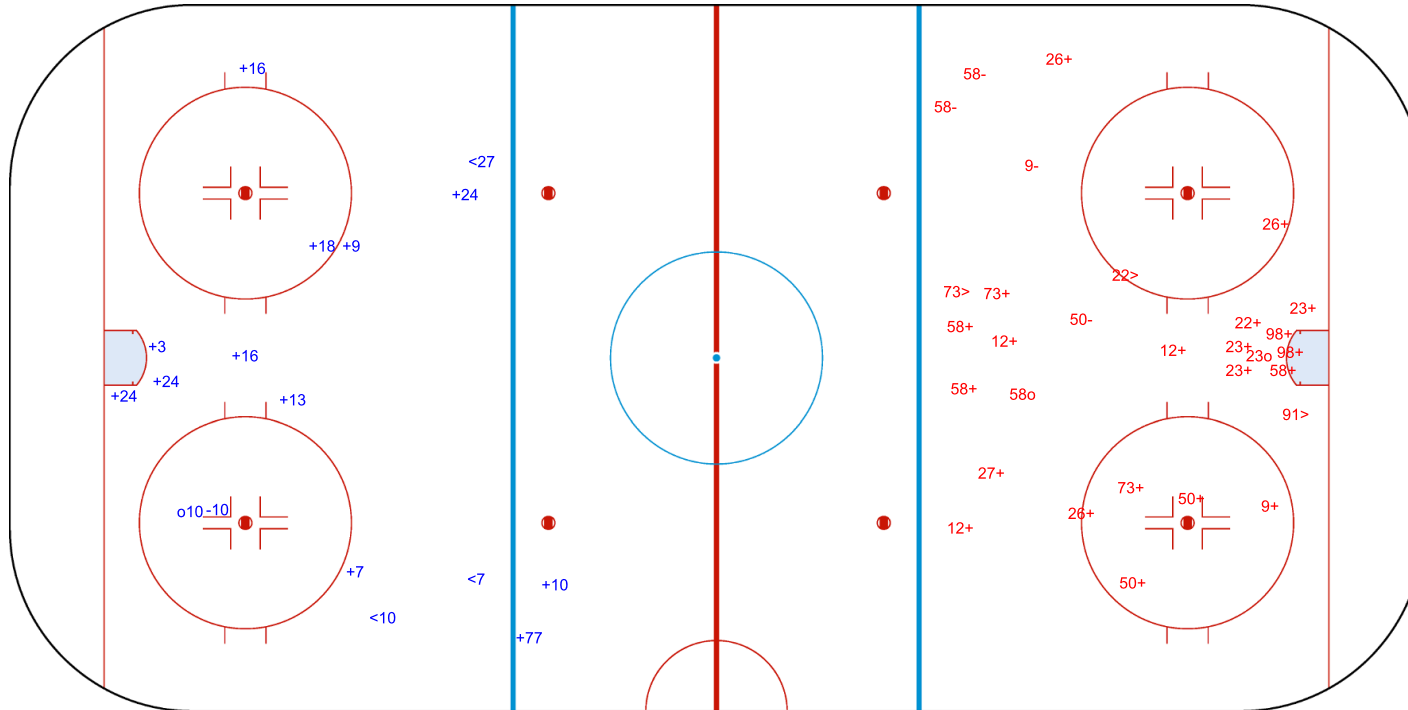

SHOT CHART
CEL - BRV

Shots by BRV
Goals (o): 2
SSP (<): 12
SSP (>): 12
SPG (-): 10

GK 81 of CEL

1st Period

Shots by CEL
Goals (o): 1
SSP (>): 2
SSP (<): 2
SPG (-): 4

GK 33 of BRV

Shots by CEL

Goals (o): 1

SSG (+): 12

SSP (<): 3

SPG (-): 1

2nd Period

Shots by BRV

Goals (o): 2

SSG (+): 21

SSP (>): 3

SPG (-): 4

GK 33 of BRV

GK 81 of CEL

Shots by BRV
Goals (o): 0 SSG (+): 3
SSP (<): 3 SPG (-): 4

GK 81 of CEL

CEL → 3rd Period ← BRV

Shots by CEL
Goals (o): 0 SSG (+): 14
SSP (>): 7 SPG (-): 9

GK 33 of BRV