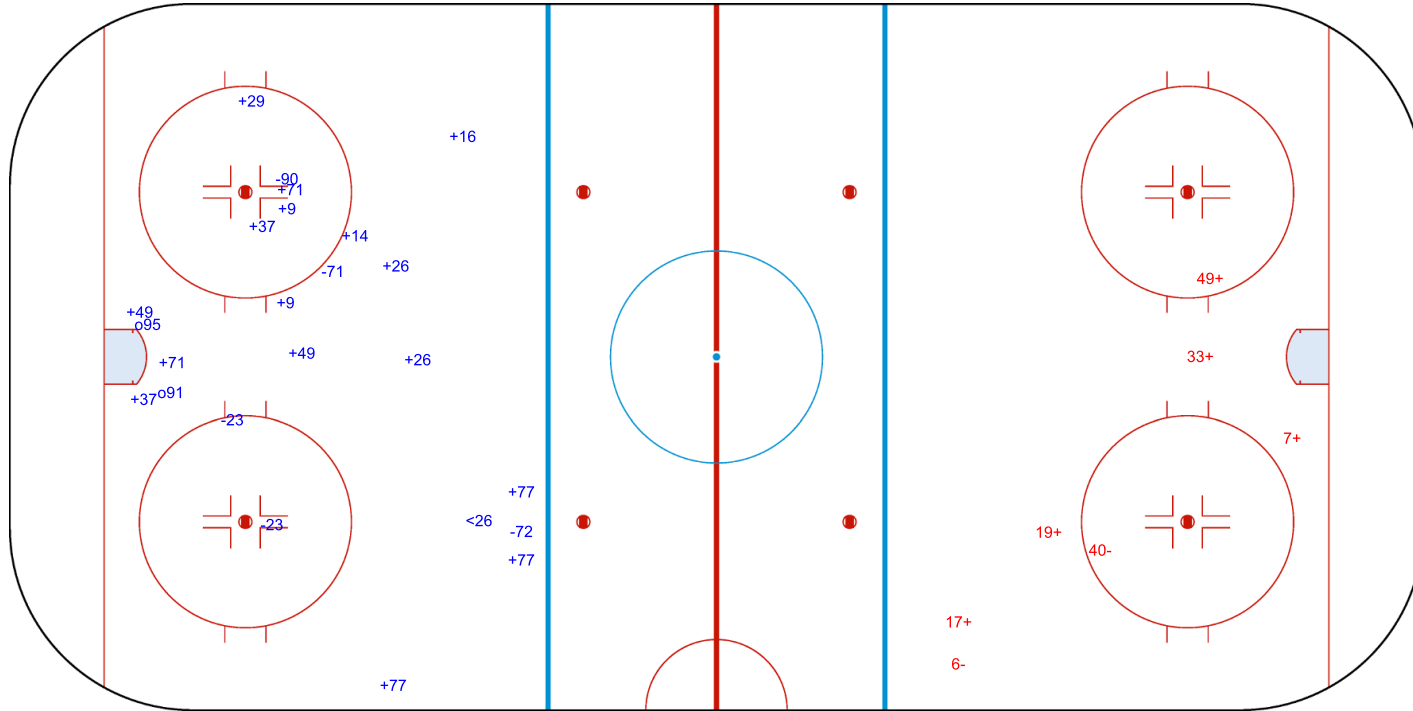

GK 30 of GER

GER → 2nd Period ← SWE

Shots by GER

Goals (o): 0 SSG (+): 5
SSP (>): 0 SPG (-): 2

GK 33 of SWE

Shots by GER

Goals (o): 1 SSG (+): 6
SSP (<): 0 SPG (-): 3

GK 33 of SWE