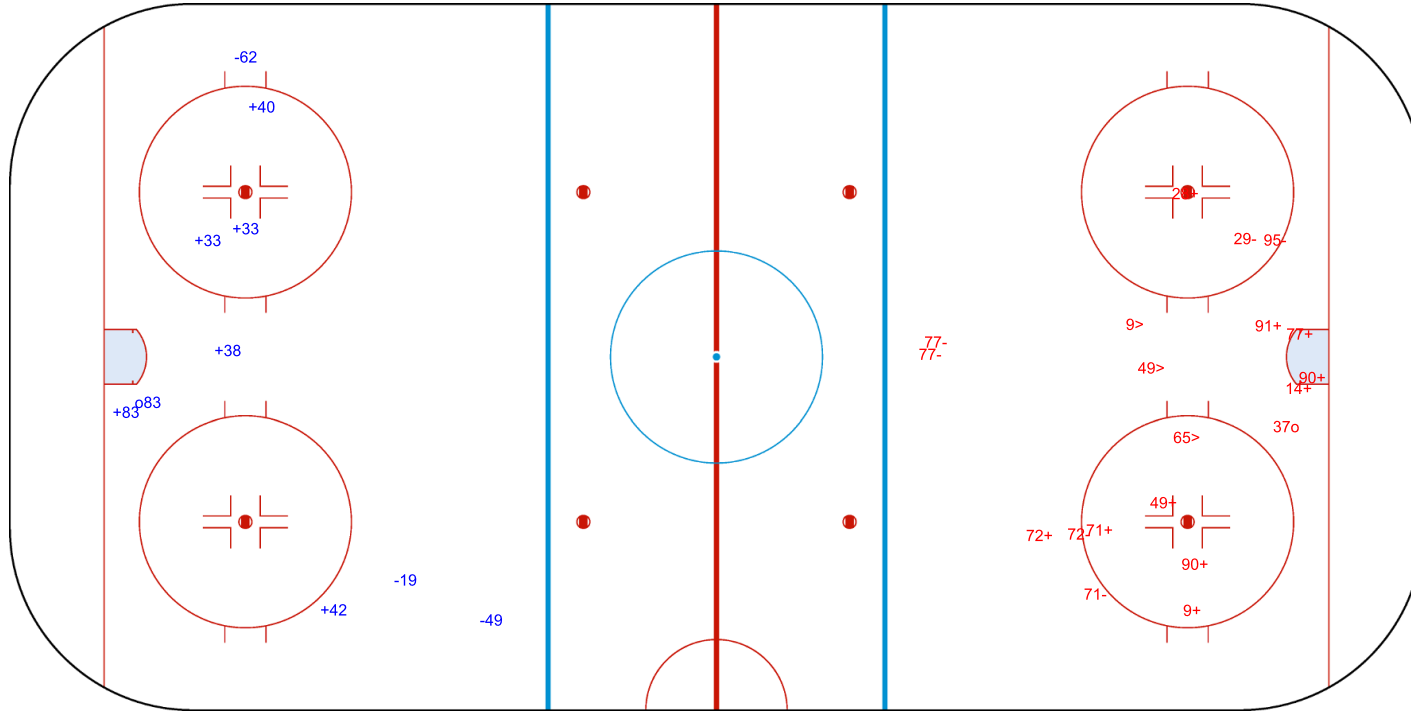

Shots by GER

Goals (o): 1   SSG (+): 6
SSP (<): 0   SPG (-): 3

GK 33 of SWE

SWE → 3rd Period ← GER

Shots by SWE

Goals (o): 1   SSG (+): 10
SSP (>): 3   SPG (-): 6

GK 30 of GER

GK 35 of GER

Legend:	
GK	Goalkeeper
SPG	Shots past goal
SSG	Shots saved by goalkeeper
SSP	Shots saved by player