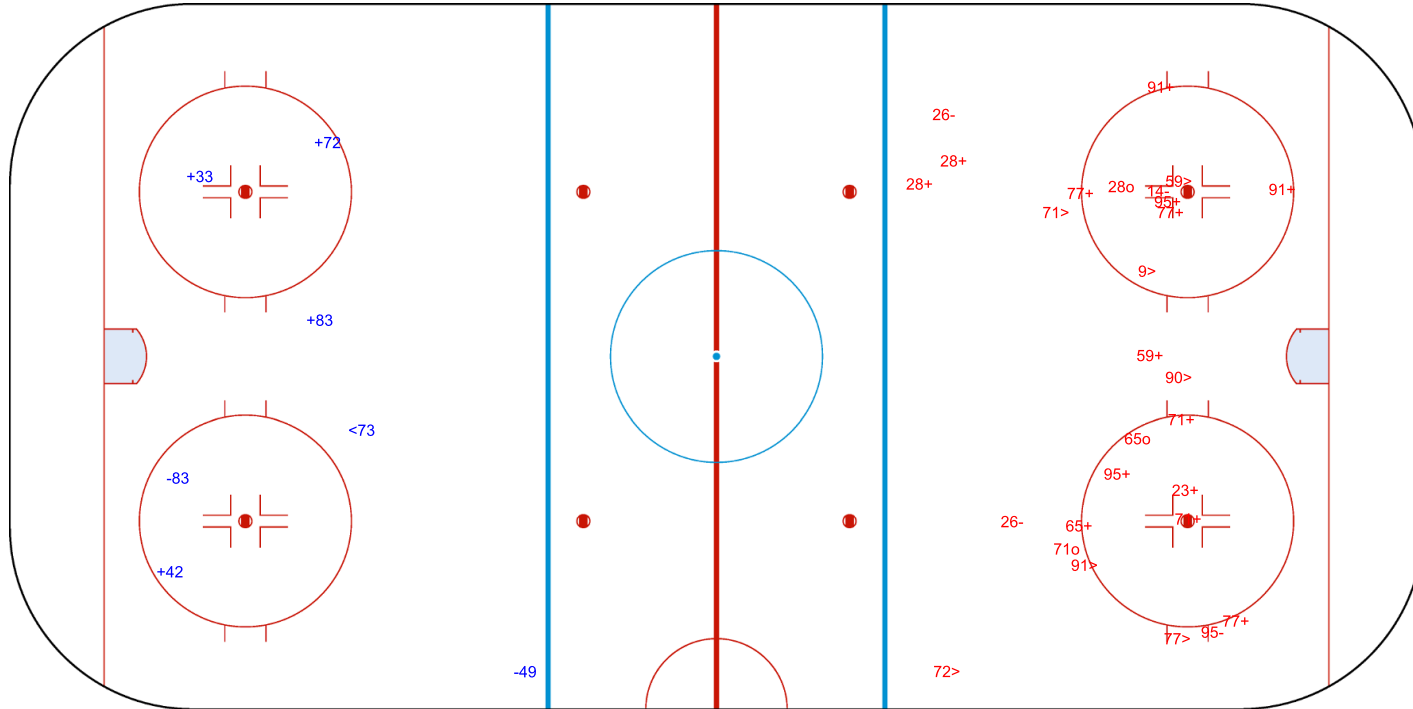

SHOT CHART
GER - SWE

Shots by GER
Goals (o): 0
SSP (<): 1
SSG (+): 4
SPG (-): 2

GK 33 of SWE

SWE → 1st Period ← GER

Shots by SWE
Goals (o): 3
SSP (>): 7
SSG (+): 14
SPG (-): 4

GK 30 of GER

Shots by SWE

Goals (o): 2 SSG (+): 16
SSP (<): 1 SPG (-): 5

GK 30 of GER

GER → 2nd Period ← SWE

Shots by GER

Goals (o): 0 SSG (+): 5
SSP (>): 0 SPG (-): 2

GK 33 of SWE

Shots by GER

Goals (o): 1 SSG (+): 6
SSP (<): 0 SPG (-): 3

GK 33 of SWE