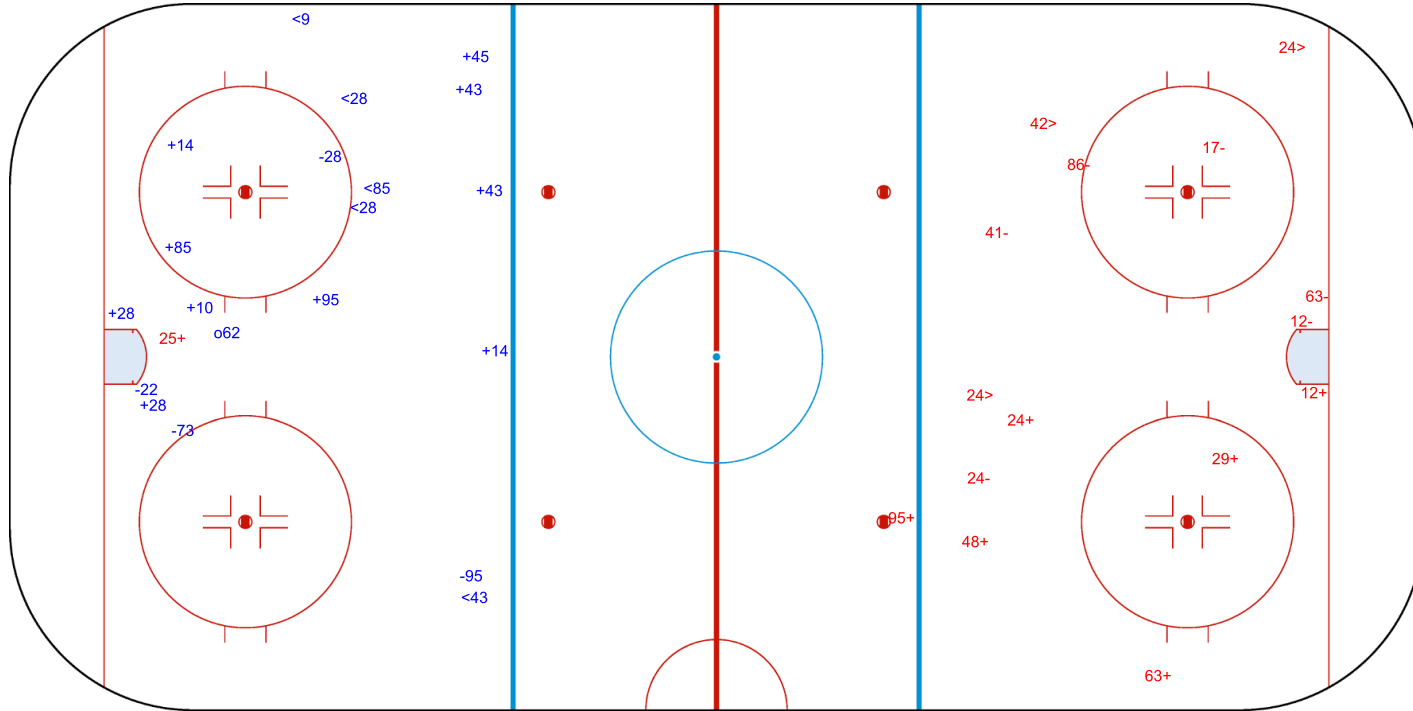

SHOT CHART
SUI - DEN

Shots by DEN
Goals (o): 0
SSP (-): 2
SSG (+): 6
SPG (-): 2

GK 63 of SUI

SUI → 1st Period ← DEN

Shots by SUI
Goals (o): 3
SSP (>): 2
SSG (+): 5
SPG (-): 6

GK 80 of DEN

Shots by SUI
Goals (o): 1
SSP (<): 5
SSG (+): 10
SPG (-): 4

GK 80 of DEN

DEN → 2nd Period ← SUI

Shots by DEN
Goals (o): 0
SSP (>): 3
SSG (+): 7
SPG (-): 6

GK 63 of SUI

Shots by DEN

Goals (o): 0 SSG (+): 4
SSP (<): 0 SPG (-): 3

GK 63 of SUI

SUI → 3rd Period ← DEN