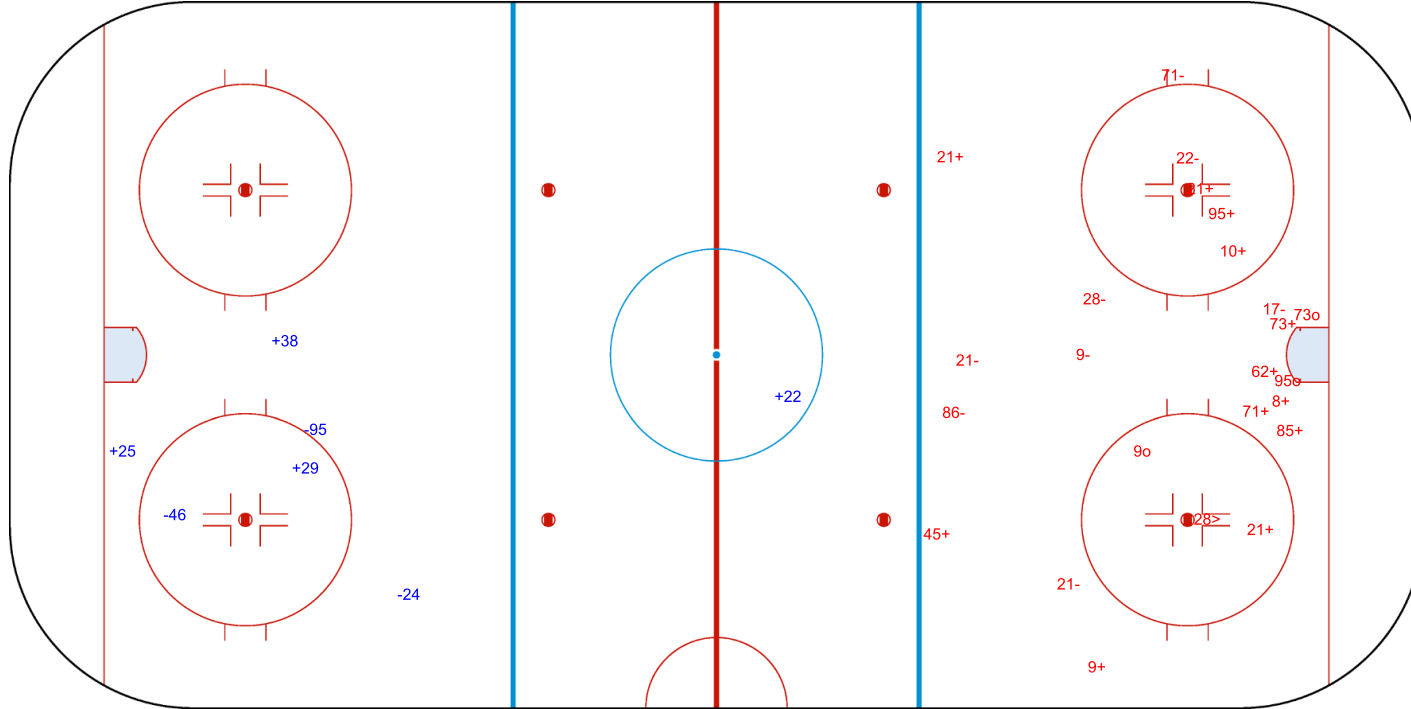

SHOT CHART
SUI - DEN

Shots by DEN
Goals (o): 0
SSP (-): 2
SSG (+): 6
SPG (-): 2

GK 63 of SUI

SUI → 1st Period ← DEN

Shots by SUI
Goals (o): 3
SSP (>): 2
SSG (+): 5
SPG (-): 6

GK 80 of DEN

Shots by SUI
Goals (o): 1
SSP (<): 5
SSG (+): 10
SPG (-): 4

GK 80 of DEN

DEN → 2nd Period ← SUI

Shots by DEN
Goals (o): 0
SSP (>): 3
SSG (+): 7
SPG (-): 6

GK 63 of SUI

Shots by DEN

Goals (o): 0 SSG (+): 4
SSP (<): 0 SPG (-): 3

GK 63 of SUI

SUI → 3rd Period ← DEN