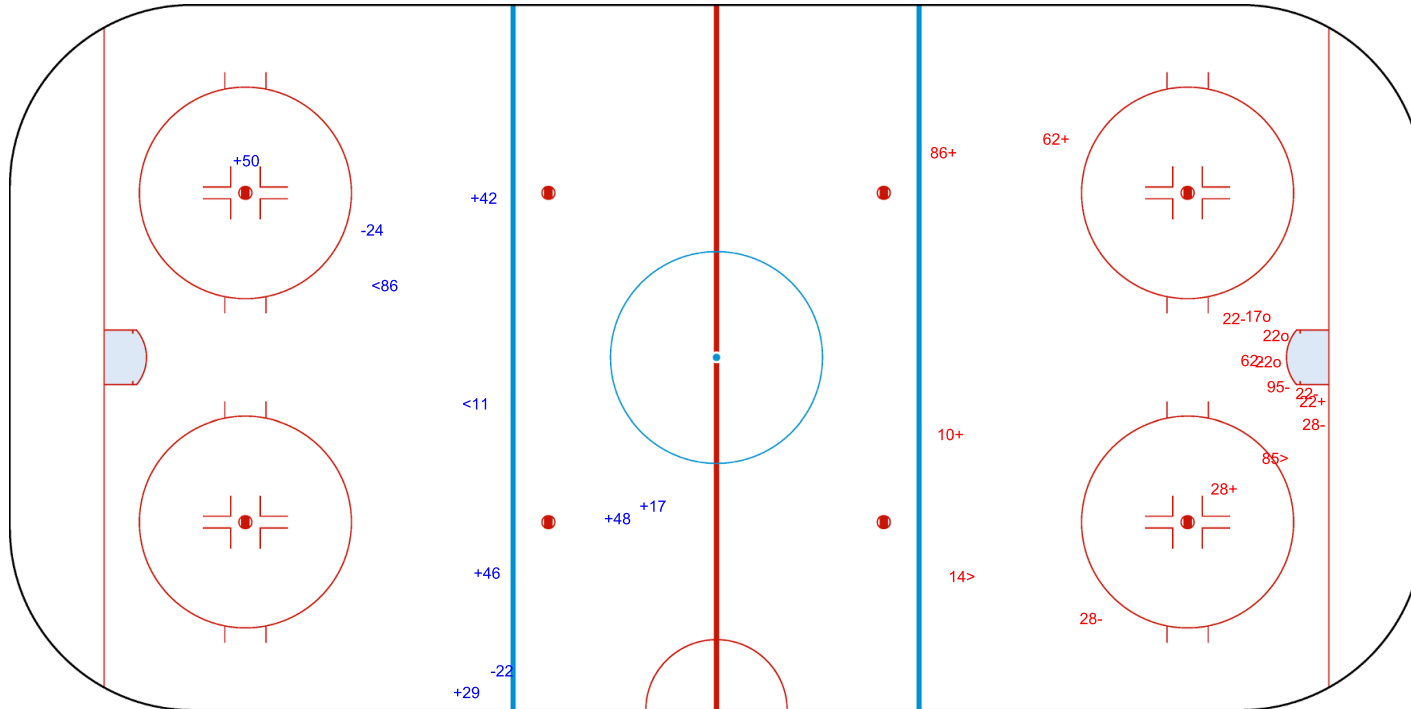

SHOT CHART
SUI - DEN

Shots by DEN
Goals (o): 0
SSP (-): 2
SSG (+): 6
SPG (-): 2

GK 63 of SUI

SUI → 1st Period ← DEN

Shots by SUI
Goals (o): 3
SSP (>): 2
SSG (+): 5
SPG (-): 6

GK 80 of DEN

Shots by SUI
Goals (o): 1
SSP (<): 5
SSG (+): 10
SPG (-): 4

GK 80 of DEN

DEN → 2nd Period ← SUI

Shots by DEN
Goals (o): 0
SSP (>): 3
SSG (+): 7
SPG (-): 6

GK 63 of SUI

Shots by DEN

Goals (o): 0 SSG (+): 4
SSP (<): 0 SPG (-): 3

GK 63 of SUI

SUI → 3rd Period ← DEN