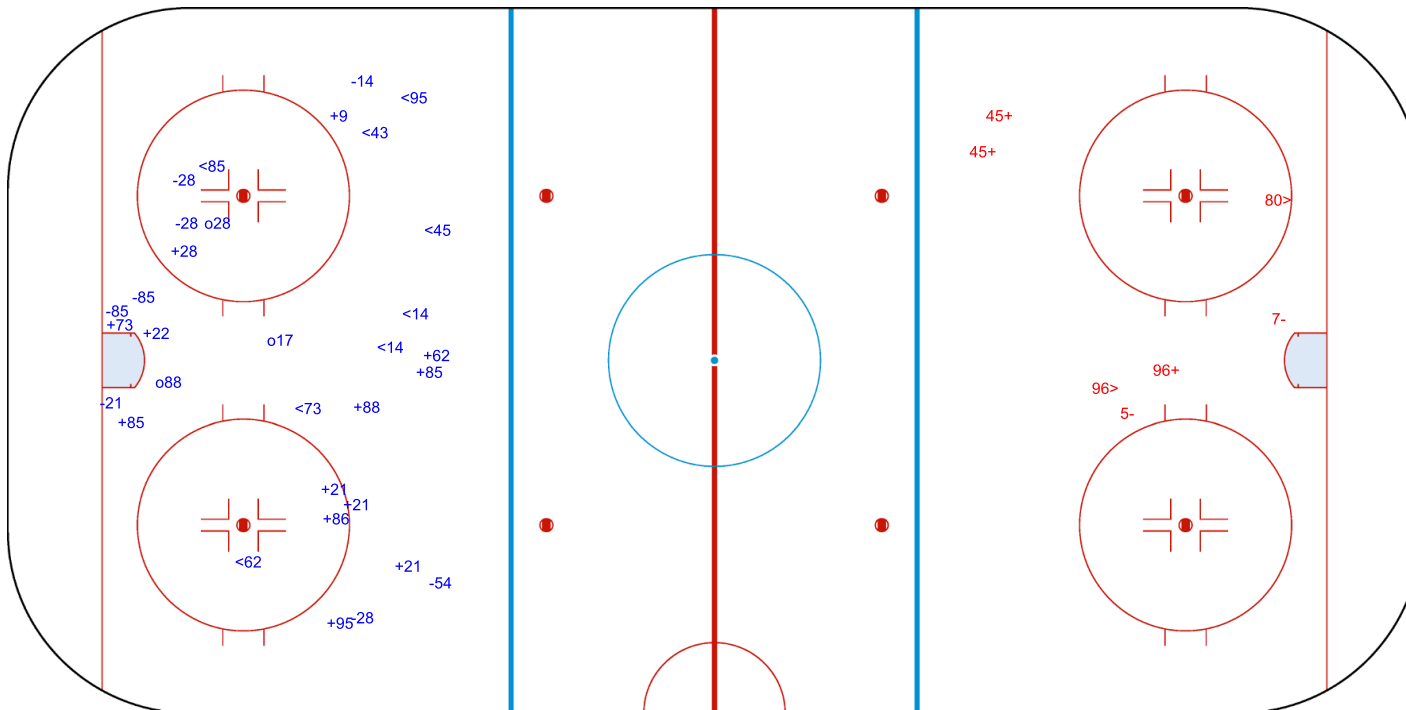

SHOT CHART
SUI - AUT

Shots by SUI
Goals (o): 3
SSP (<): 8
SSG (+): 13
SPG (-): 8

GK 30 of AUT

1st Period

Shots by AUT
Goals (o): 0
SSP (>): 2
SSG (+): 3
SPG (-): 2

GK 63 of SUI

Shots by AUT

Goals (o): 0 SSG (+): 6
SSP (<): 8 SPG (-): 4