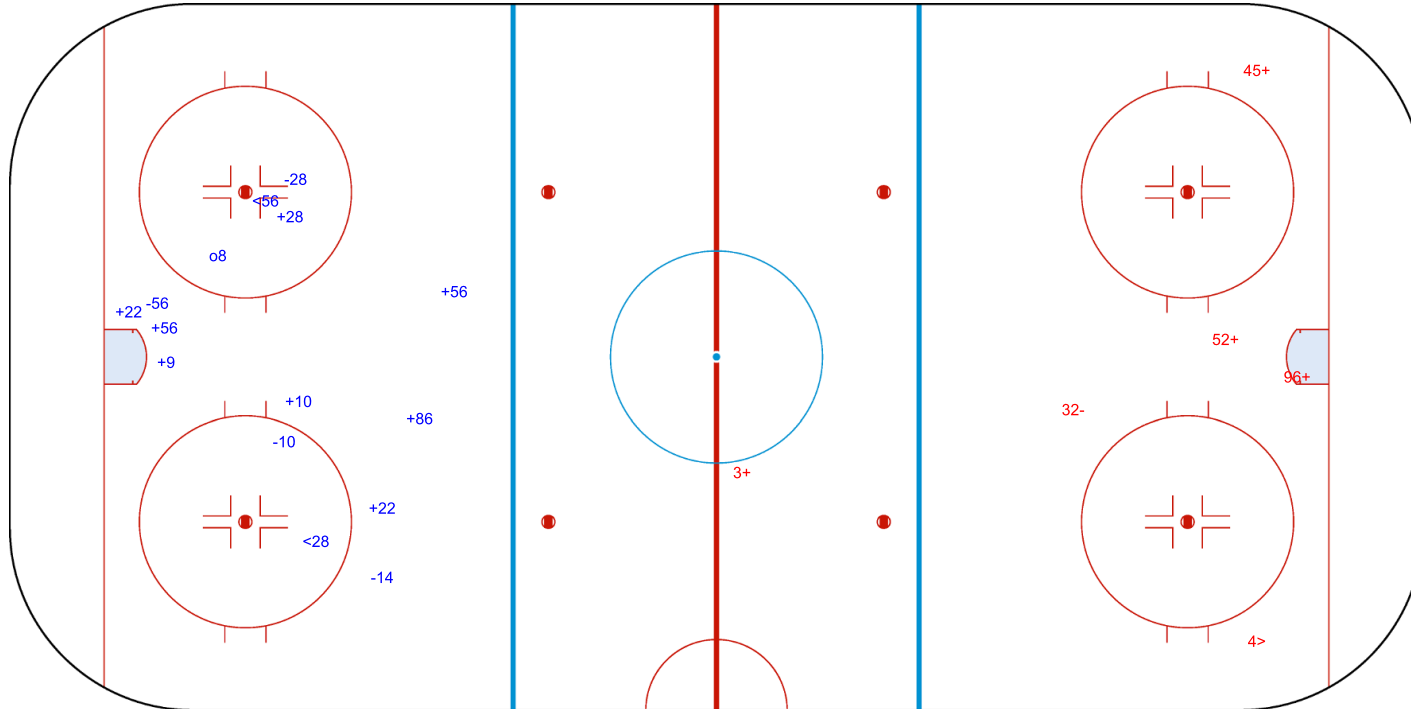

Shots by SUI

Goals (o): 1

SSP (<): 2

SSG (+): 8

SPG (-): 4

GK 30 of AUT

3rd Period

Shots by AUT

Goals (o): 0

SSP (>): 1

SSG (+): 4

SPG (-): 1

GK 63 of SUI

Legend:			
GK	Goalkeeper	SPG	Shots past goal
SSG	Shots saved by goalkeeper	SSP	Shots saved by player