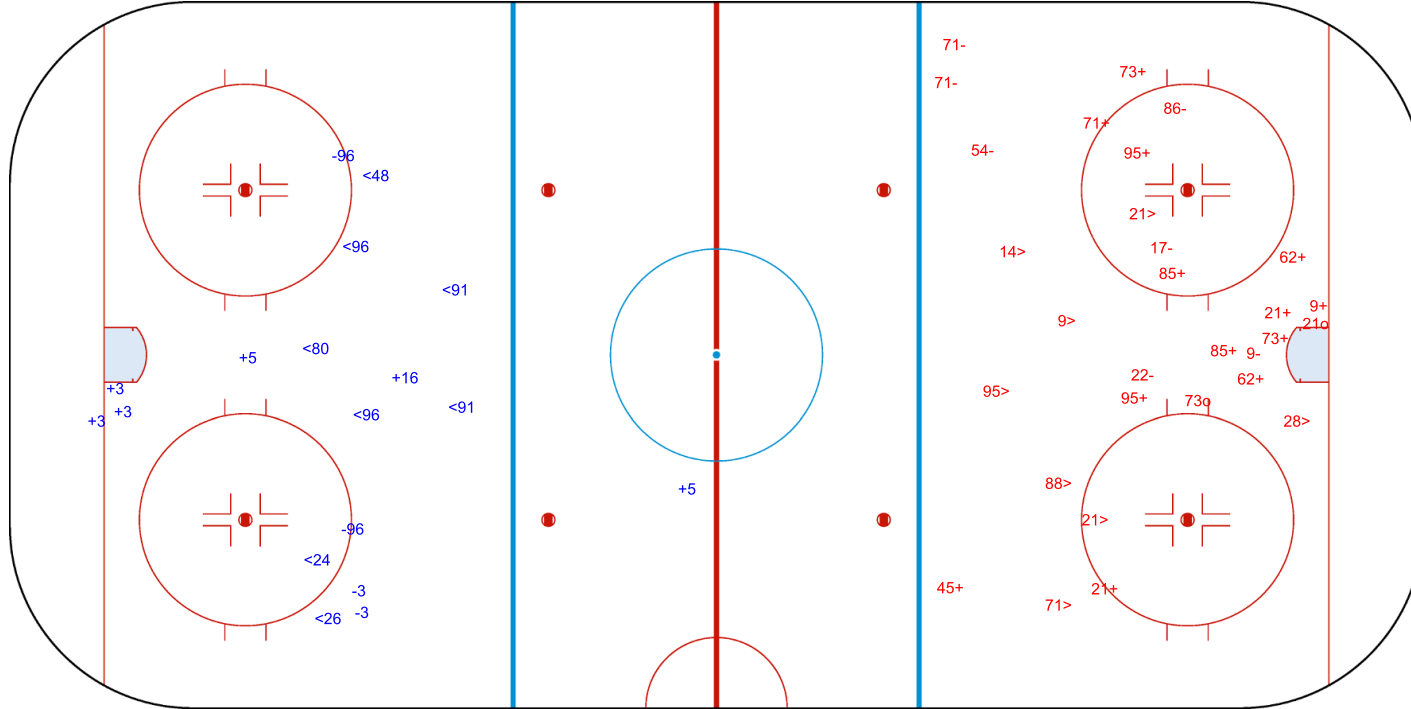

Shots by AUT

Goals (o): 0   SSG (+): 6
SSP (<): 8   SPG (-): 4

GK 63 of SUI

2nd Period

Shots by SUI

Goals (o): 2   SSG (+): 13
SSP (>): 8   SPG (-): 7

GK 30 of AUT