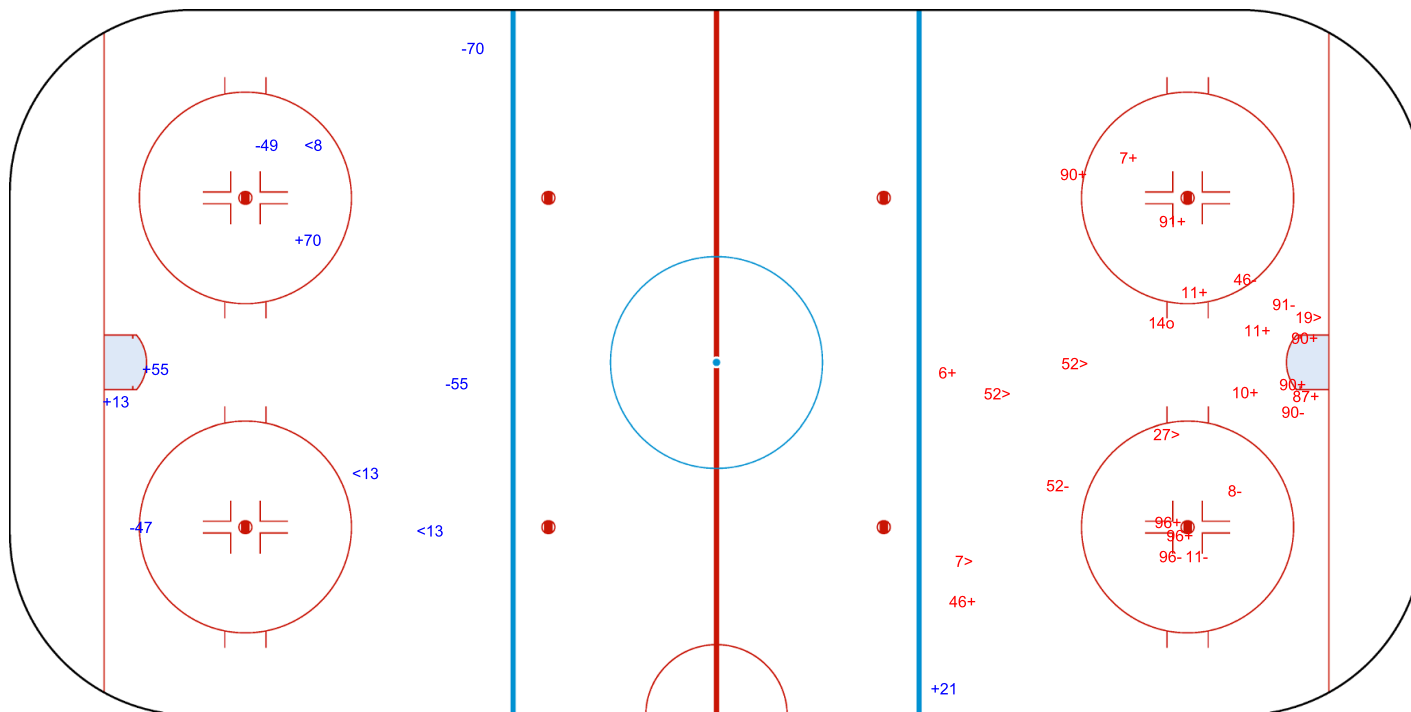

SHOT CHART
SLO - CAN

Shots by SLO
Goals (o): 0
SSP (<): 3
SSG (+): 4
SPG (-): 4

GK 31 of CAN

1st Period

Shots by CAN
Goals (o): 1
SSP (>): 5
SSG (+): 13
SPG (-): 7

GK 61 of SLO

Shots by CAN
Goals (o): 3 SSG (+): 19
SSP (<): 10 SPG (-): 1

GK 61 of SLO

2nd Period

Shots by SLO
Goals (o): 0 SSG (+): 3
SSP (>): 0 SPG (-): 2

GK 31 of CAN

Shots by SLO

Goals (o): 0 SSG (+): 4
SSP (<): 1 SPG (-): 6

GK 31 of CAN

3rd Period