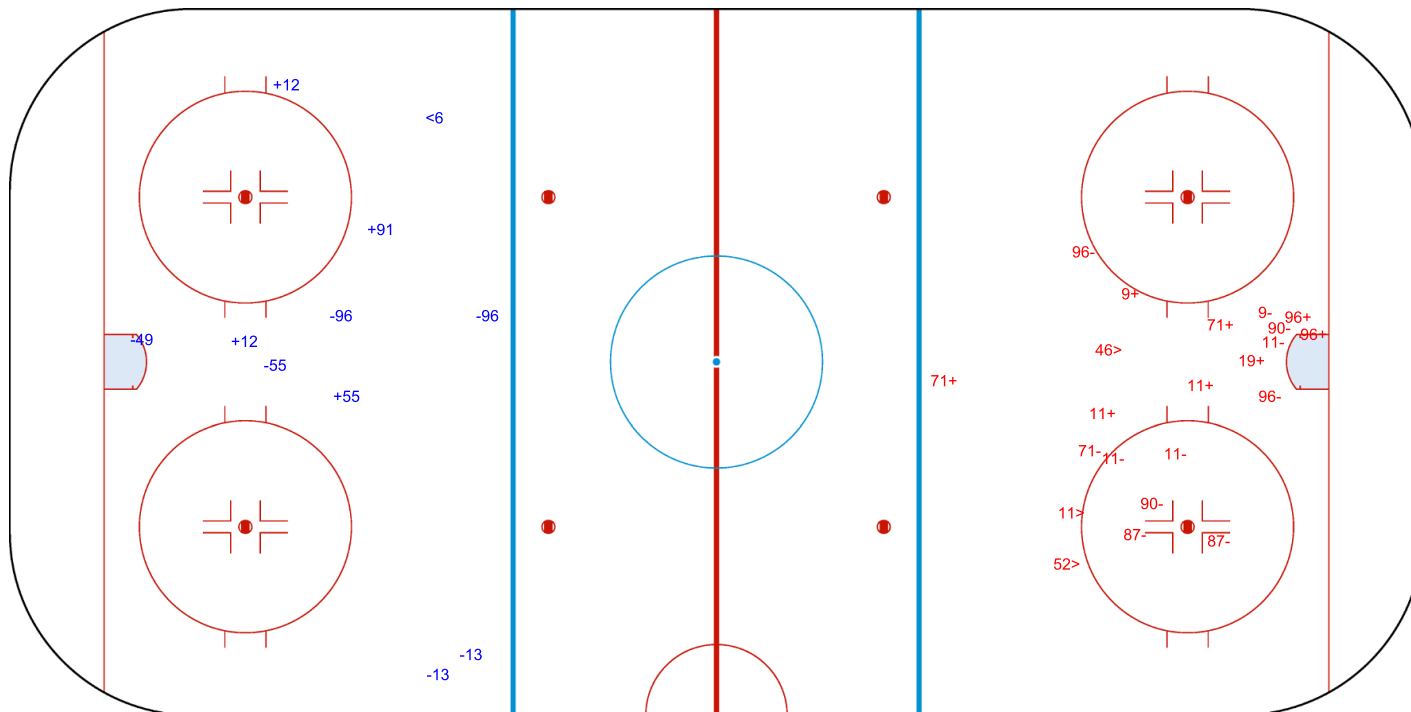

Shots by SLO

Goals (o): 0   SSG (+): 4
SSP (<): 1   SPG (-): 6

GK 31 of CAN

3rd Period

Shots by CAN

Goals (o): 0   SSG (+): 8
SSP (>): 3   SPG (-): 11

GK 61 of SLO

Legend:	
GK	Goalkeeper
SPG	Shots past goal
SSG	Shots saved by goalkeeper
SSP	Shots saved by player