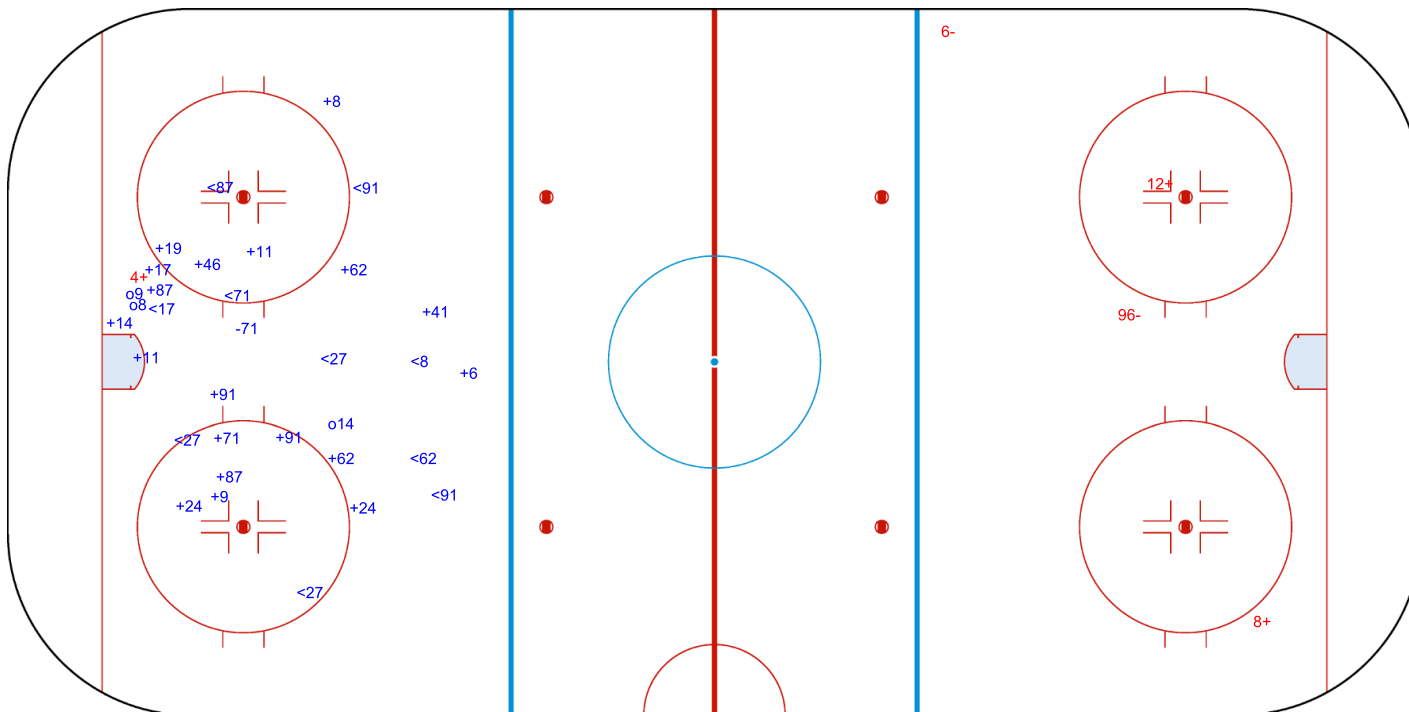

SHOT CHART
SLO - CAN

Shots by SLO
Goals (o): 0
SSP (<): 3
SSG (+): 4
SPG (-): 4

GK 31 of CAN

1st Period

Shots by CAN
Goals (o): 1
SSP (>): 5
SSG (+): 13
SPG (-): 7

GK 61 of SLO

Shots by CAN
Goals (o): 3 SSG (+): 19
SSP (<): 10 SPG (-): 1

GK 61 of SLO

2nd Period

Shots by SLO
Goals (o): 0 SSG (+): 3
SSP (>): 0 SPG (-): 2

GK 31 of CAN

Shots by SLO

Goals (o): 0 SSG (+): 4
SSP (<): 1 SPG (-): 6

GK 31 of CAN

3rd Period