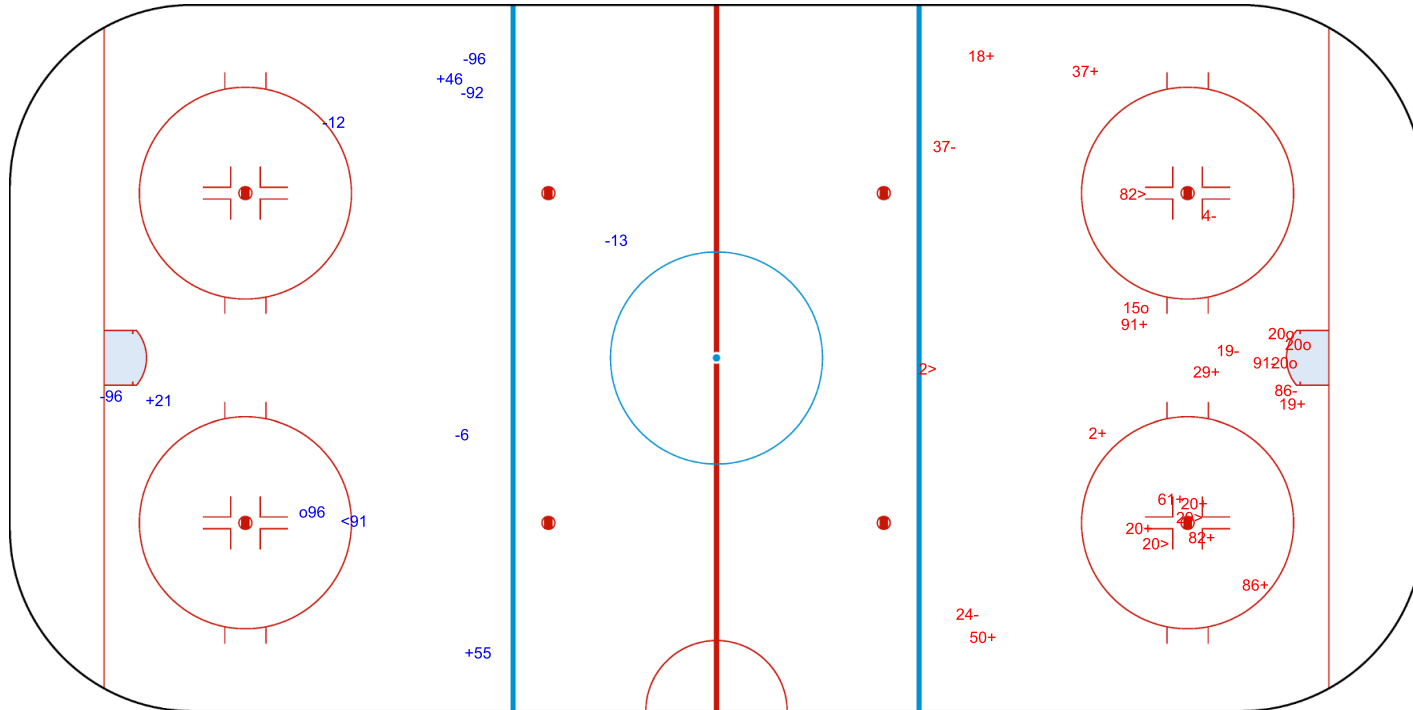

SHOT CHART

FIN - SLO

1st Period

Shots by FIN

Goals (o): 3

SSP (<): 3

SSG (+): 11

SPG (-): 6

GK 69 of SLO

Shots by SLO

Goals (o): 0

SSP (>): 3

SSG (+): 6

SPG (-): 4

GK 74 of FIN

Shots by SLO

Goals (o): 1 SSG (+): 3
SSP (<): 1 SPG (-): 6

GK 74 of FIN

FIN → 2nd Period ← SLO

Shots by FIN

Goals (o): 4 SSG (+): 12
SSP (>): 4 SPG (-): 6

GK 61 of SLO

GK 69 of SLO

Shots by FIN
Goals (o): 2
SSP (<): 4
SSG (+): 5
SPG (-): 4