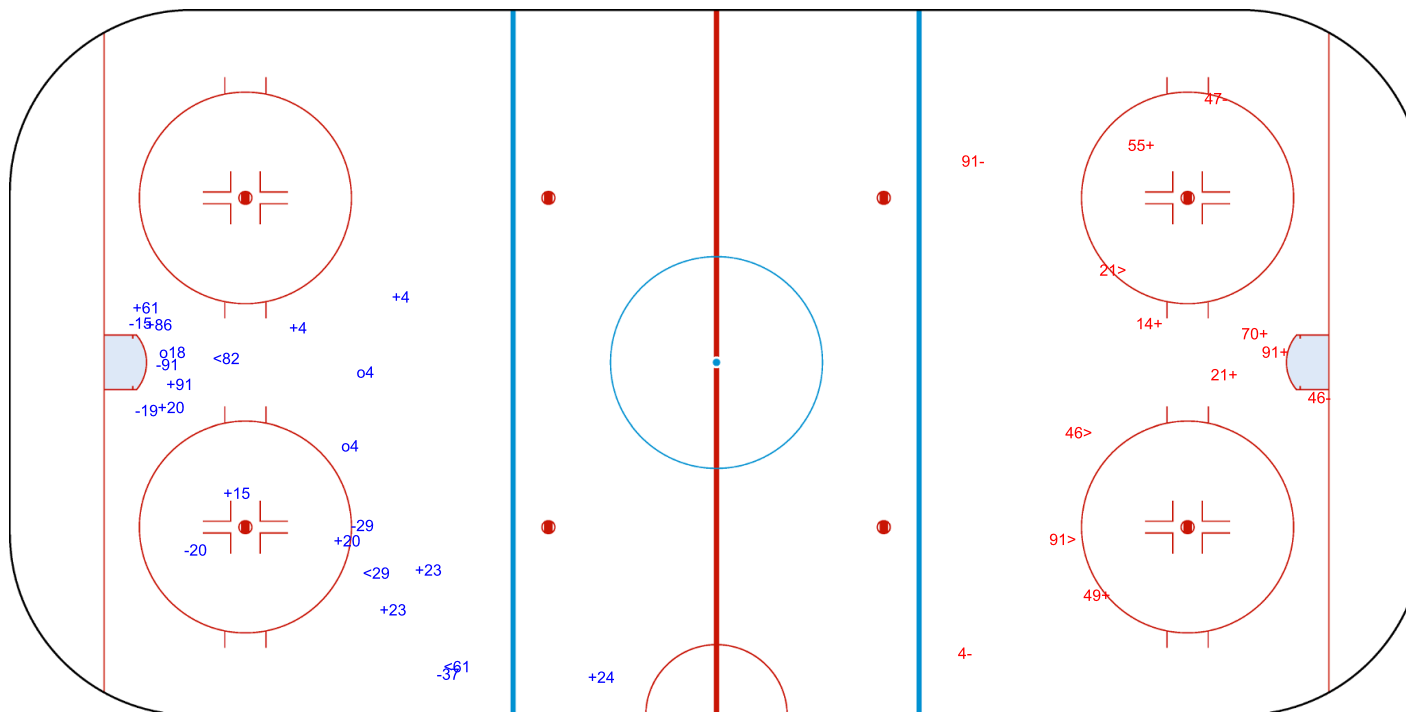

SHOT CHART

FIN - SLO

1st Period

Shots by FIN

Goals (o): 3

SSP (<): 3

SSG (+): 11

SPG (-): 6

GK 69 of SLO

Shots by SLO

Goals (o): 0

SSP (>): 3

SSG (+): 6

SPG (-): 4

GK 74 of FIN

Shots by SLO

Goals (o): 1 SSG (+): 3
SSP (<): 1 SPG (-): 6

GK 74 of FIN

FIN → 2nd Period ← SLO

Shots by FIN

Goals (o): 4 SSG (+): 12
SSP (>): 4 SPG (-): 6

GK 61 of SLO

GK 69 of SLO

Shots by FIN
Goals (o): 2
SSP (<): 4
SSG (+): 5
SPG (-): 4