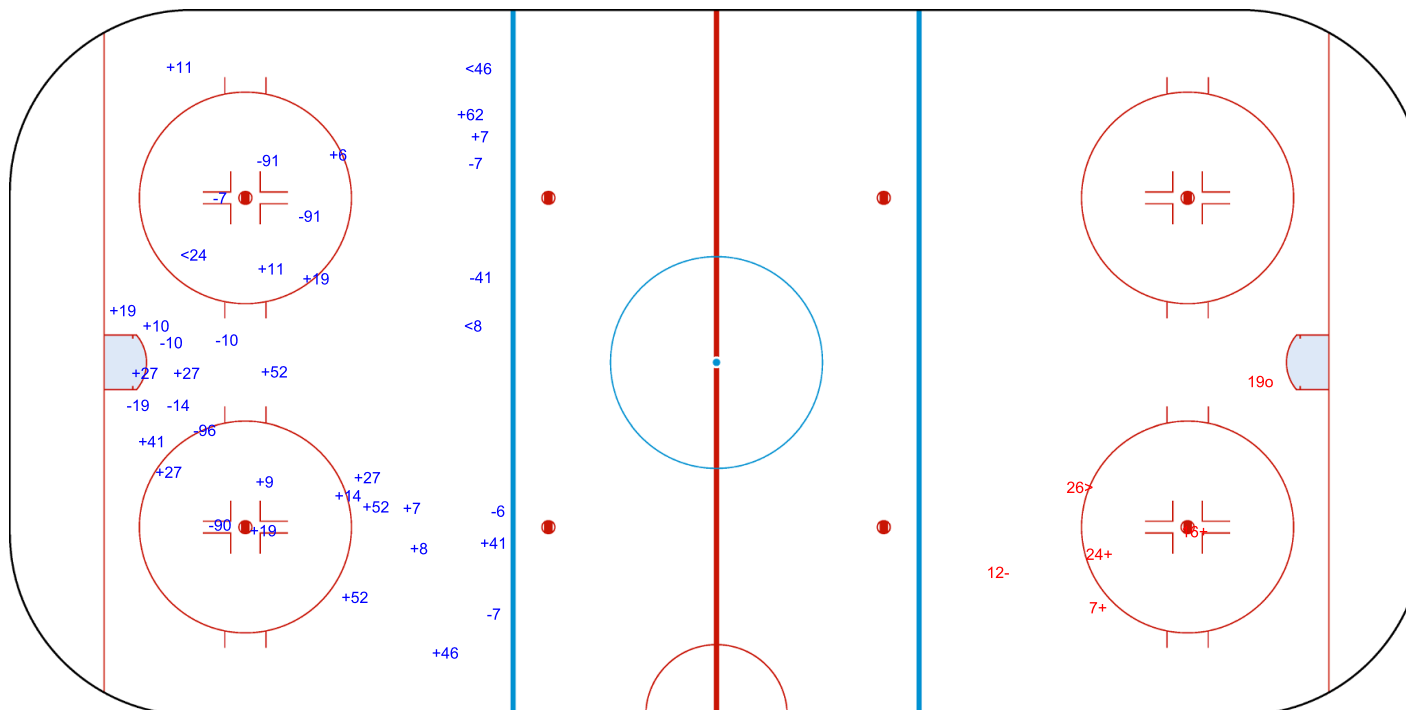

SHOT CHART

CAN - AUT

1st Period

Shots by CAN
Goals (o): 0
SSP (<): 3

SSG (+): 23
SPG (-): 13

GK 33 of AUT

Shots by AUT
Goals (o): 1
SSP (>): 1

SSG (+): 3
SPG (-): 1

GK 29 of CAN