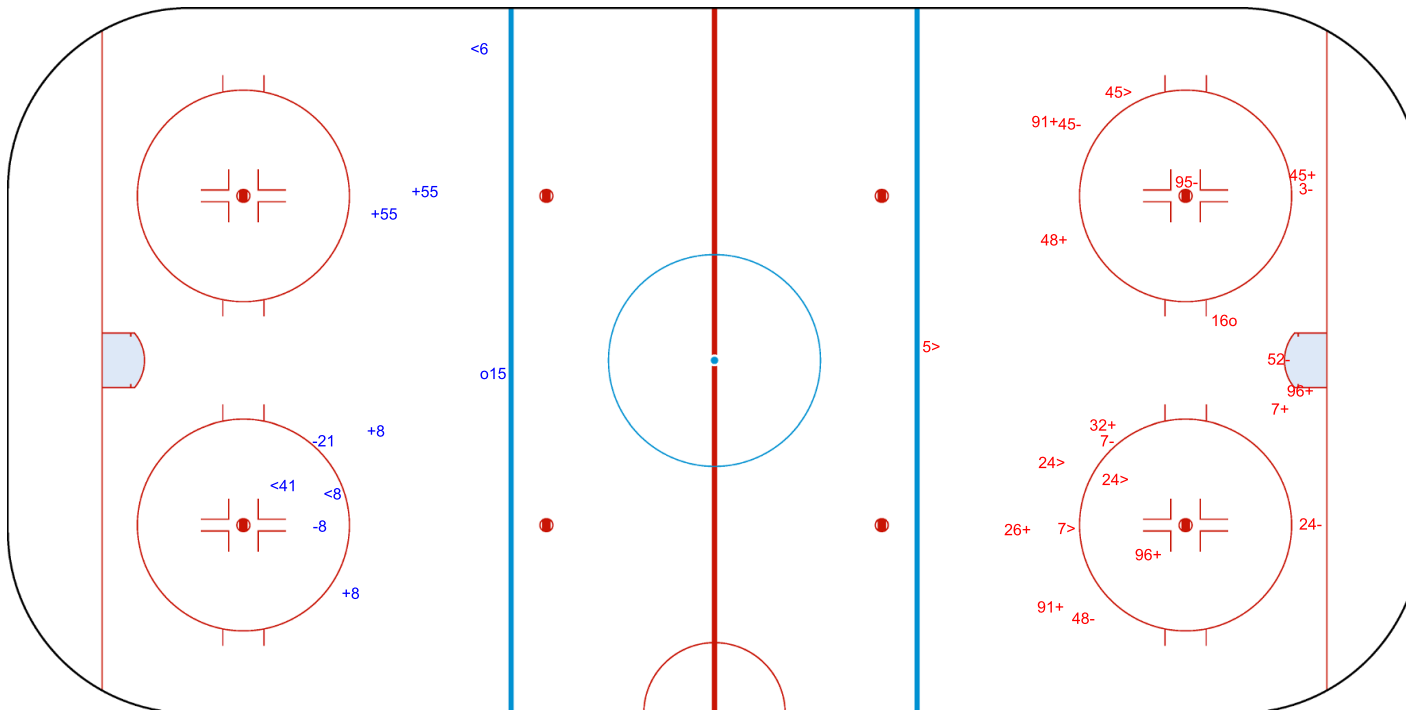

SHOT CHART
SLO - AUT

Shots by SLO

Goals (o): 1 SSG (+): 4
SSP (<): 3 SPG (-): 2

1st Period

Shots by AUT

Goals (o): 1 SSG (+): 9
SSP (>): 5 SPG (-): 7

Shots by AUT
Goals (o): 0
SSP (<): 5
SSG (+): 10
SPG (-): 7

GK 61 of SLO

SLO → 2nd Period ← AUT

Shots by SLO
Goals (o): 0
SSP (>): 5
SSG (+): 5
SPG (-): 3

GK 30 of AUT

Shots by SLO

Goals (o): 1 SSG (+): 2
SSP (<): 3 SPG (-): 3

GK 30 of AUT

3rd Period