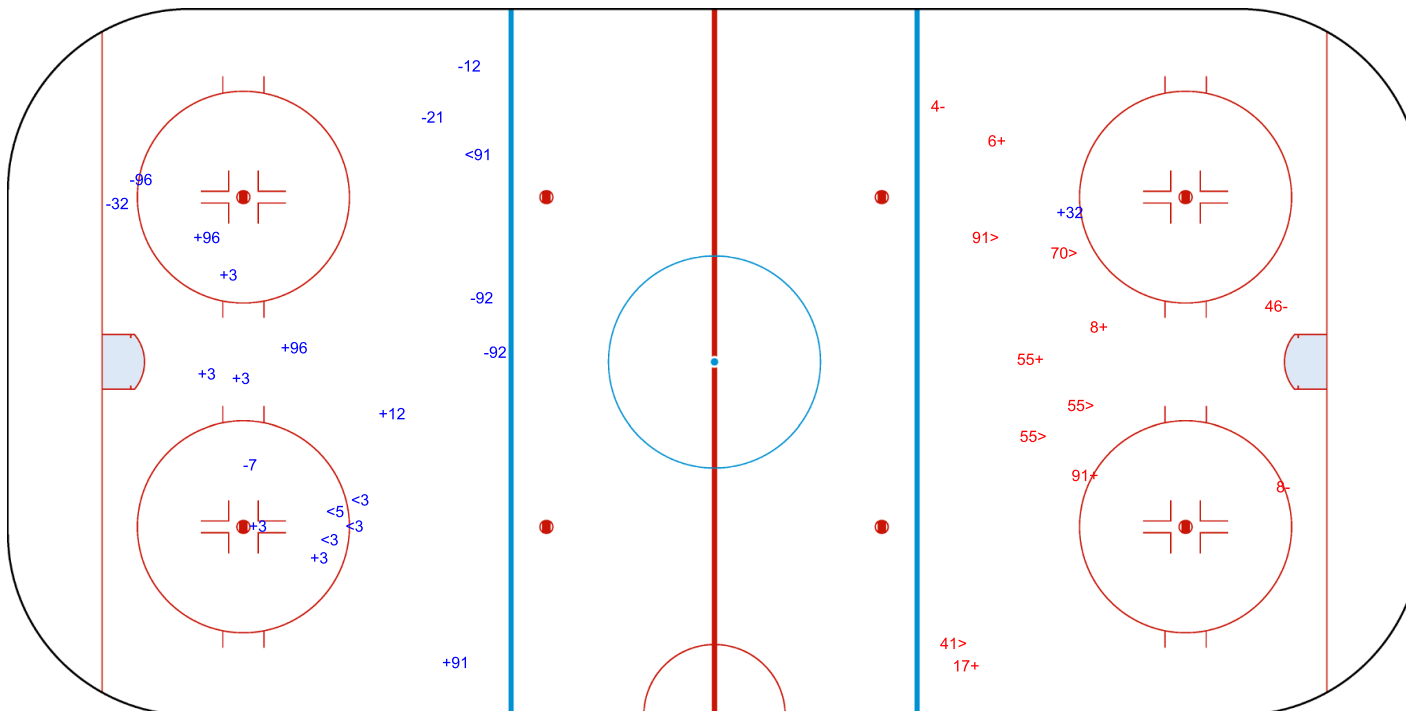

SHOT CHART
SLO - AUT

Shots by SLO

Goals (o): 1 SSG (+): 4
SSP (<): 3 SPG (-): 2

1st Period

Shots by AUT

Goals (o): 1 SSG (+): 9
SSP (>): 5 SPG (-): 7

Shots by AUT
Goals (o): 0
SSP (<): 5
SSG (+): 10
SPG (-): 7

GK 61 of SLO

SLO → 2nd Period ← AUT

Shots by SLO
Goals (o): 0
SSP (>): 5
SSG (+): 5
SPG (-): 3

GK 30 of AUT

Shots by SLO

Goals (o): 1 SSG (+): 2
SSP (<): 3 SPG (-): 3

GK 30 of AUT

3rd Period