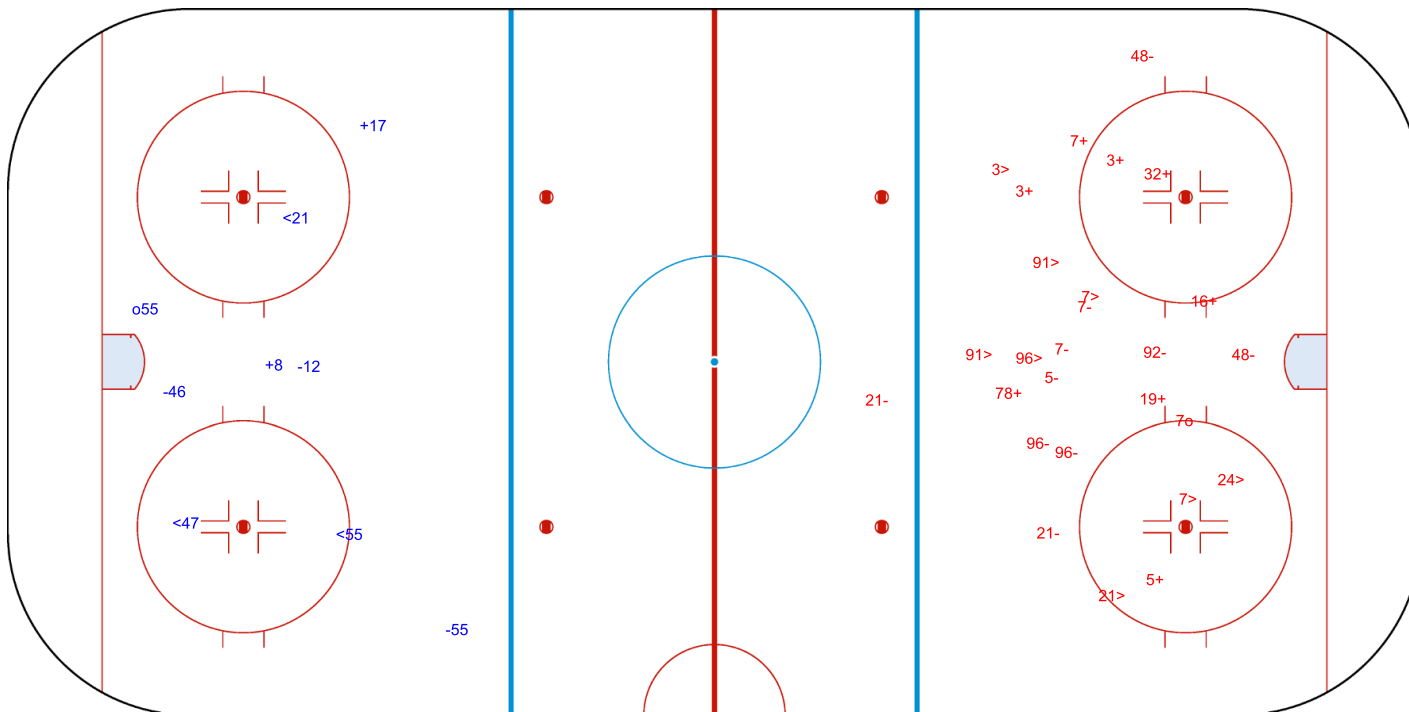

SHOT CHART
SLO - AUT

Shots by SLO

Goals (o): 1 SSG (+): 4
SSP (<): 3 SPG (-): 2

1st Period

Shots by AUT

Goals (o): 1 SSG (+): 9
SSP (>): 5 SPG (-): 7

Shots by AUT
Goals (o): 0
SSP (<): 5
SSG (+): 10
SPG (-): 7

GK 61 of SLO

SLO → 2nd Period ← AUT

Shots by SLO
Goals (o): 0
SSP (>): 5
SSG (+): 5
SPG (-): 3

GK 30 of AUT

Shots by SLO

Goals (o): 1 SSG (+): 2
SSP (<): 3 SPG (-): 3

GK 30 of AUT

3rd Period

Shots by AUT

Goals (o): 1 SSG (+): 8
SSP (>): 8 SPG (-): 10

GK 61 of SLO

Shots by SLO

Goals (o): 0

SSP (<): 1

SSG (+): 3

SPG (-): 0