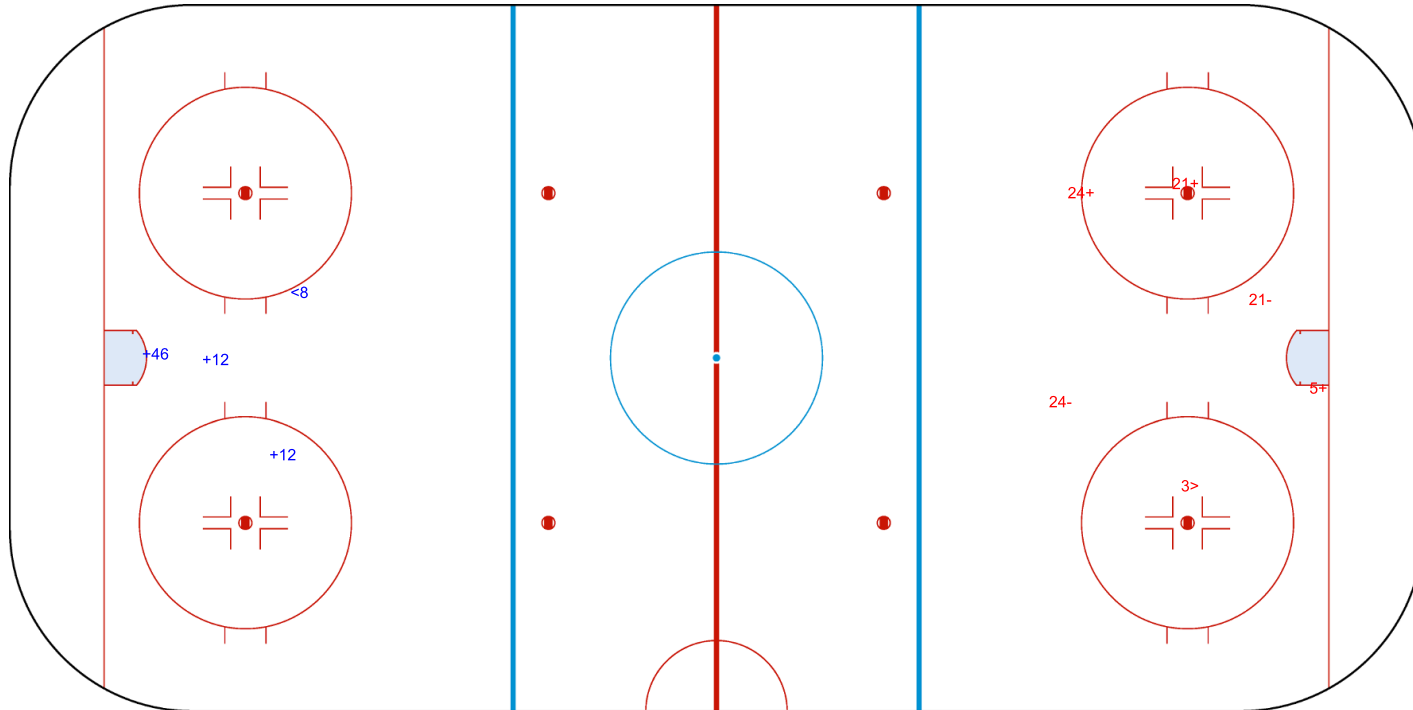

Shots by SLO

Goals (o): 0

SSP (<): 1

SSG (+): 3

SPG (-): 0

GK 30 of AUT

AUT

Overtime

SLO

Shots by AUT

Goals (o): 0

SSP (>): 1

SSG (+): 3

SPG (-): 2

GK 61 of SLO

Legend:

GK Goalkeeper

SPG Shots past goal

SSG Shots saved by goalkeeper

SSP Shots saved by player