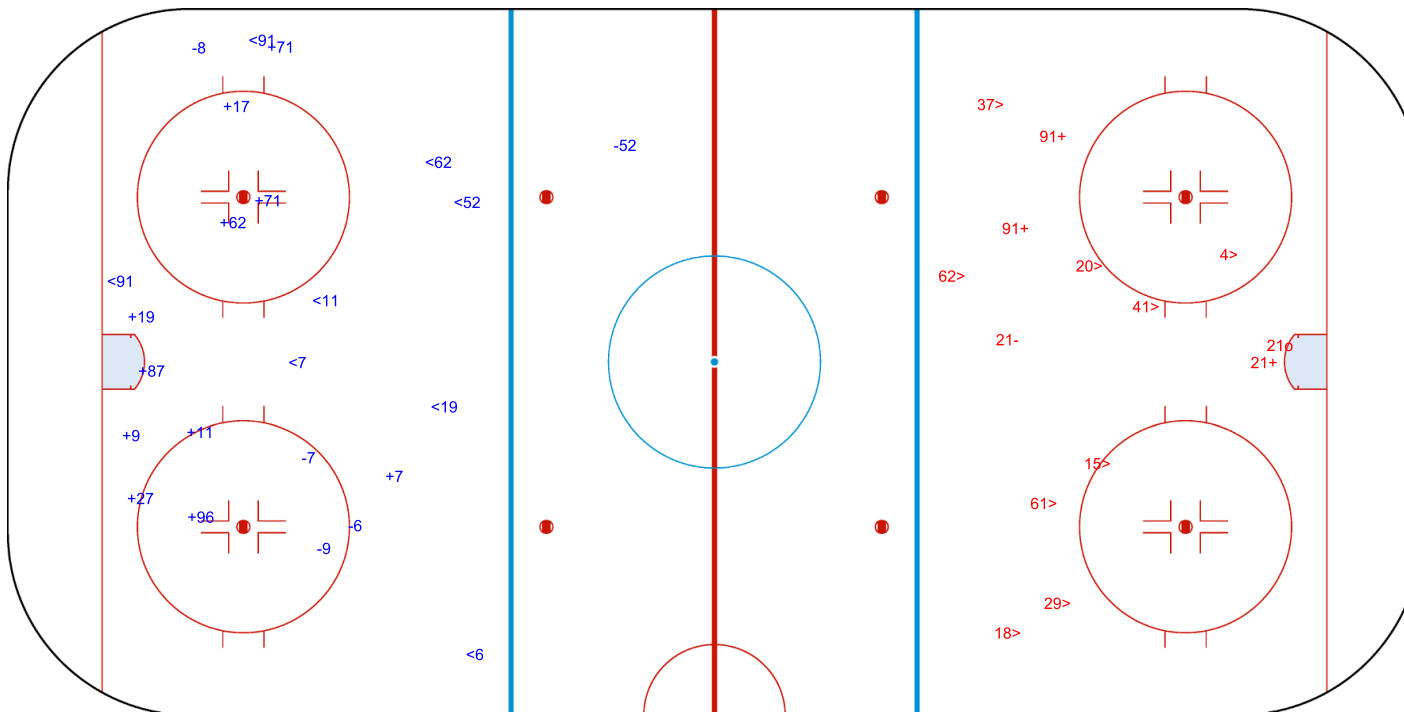

Shots by CAN

Goals (o): 0   SSG (+): 11
SSP (<): 8   SPG (-): 5

GK 74 of FIN

FIN → 3rd Period ← CAN

Shots by FIN

Goals (o): 1   SSG (+): 3
SSP (>): 9   SPG (-): 1

GK 29 of CAN