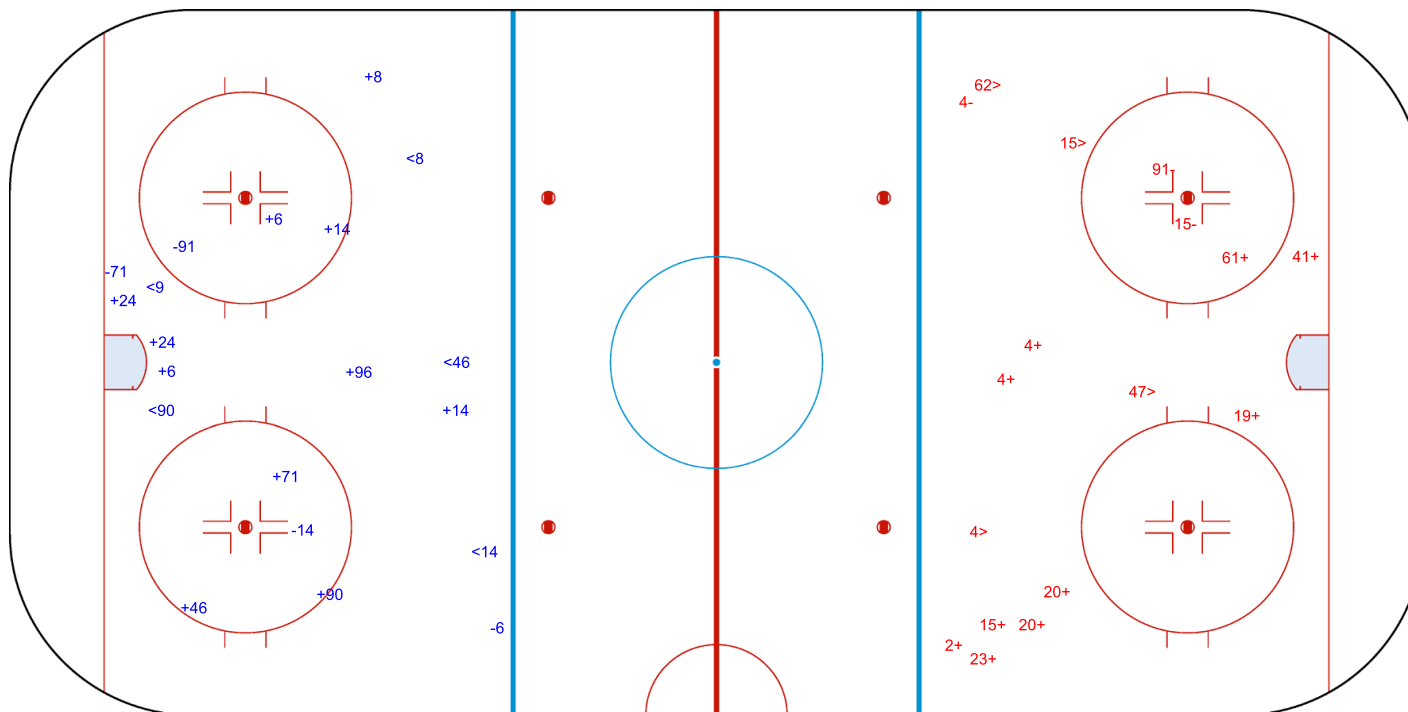

SHOT CHART
CAN - FIN

Shots by CAN
Goals (o): 0
SSP (<): 5
SSG (+): 11
SPG (-): 4

GK 74 of FIN

1st Period

Shots by FIN
Goals (o): 0
SSP (>): 4
SSG (+): 10
SPG (-): 3

GK 29 of CAN

Shots by FIN

Goals (o): 0

SSP (<): 6

SSG (+): 6

SPG (-): 3

GK 29 of CAN

2nd Period

Shots by CAN

Goals (o): 1

SSP (>): 7