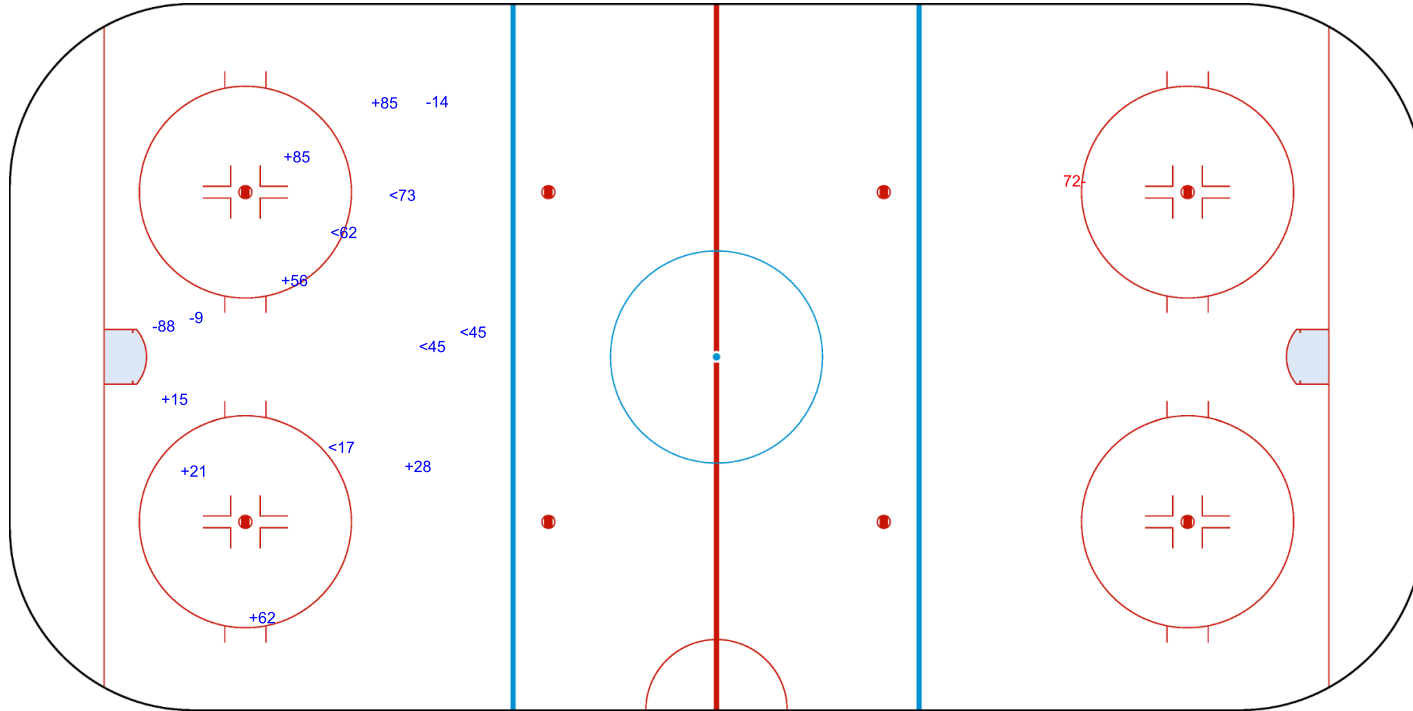

Shots by SUI
Goals (o): 0
SSP (<): 5

SSG (+): 7
SPG (-): 3

GK 31 of NOR

NOR → 3rd Period ← SUI

Shots by NOR
Goals (o): 0
SSP (>): 0

SSG (+): 0
SPG (-): 1

GK 34 of SUI

Legend:	
GK Goalkeeper	SSP Shots saved by player
SPG Shots past goal	SSG Shots saved by goalkeeper