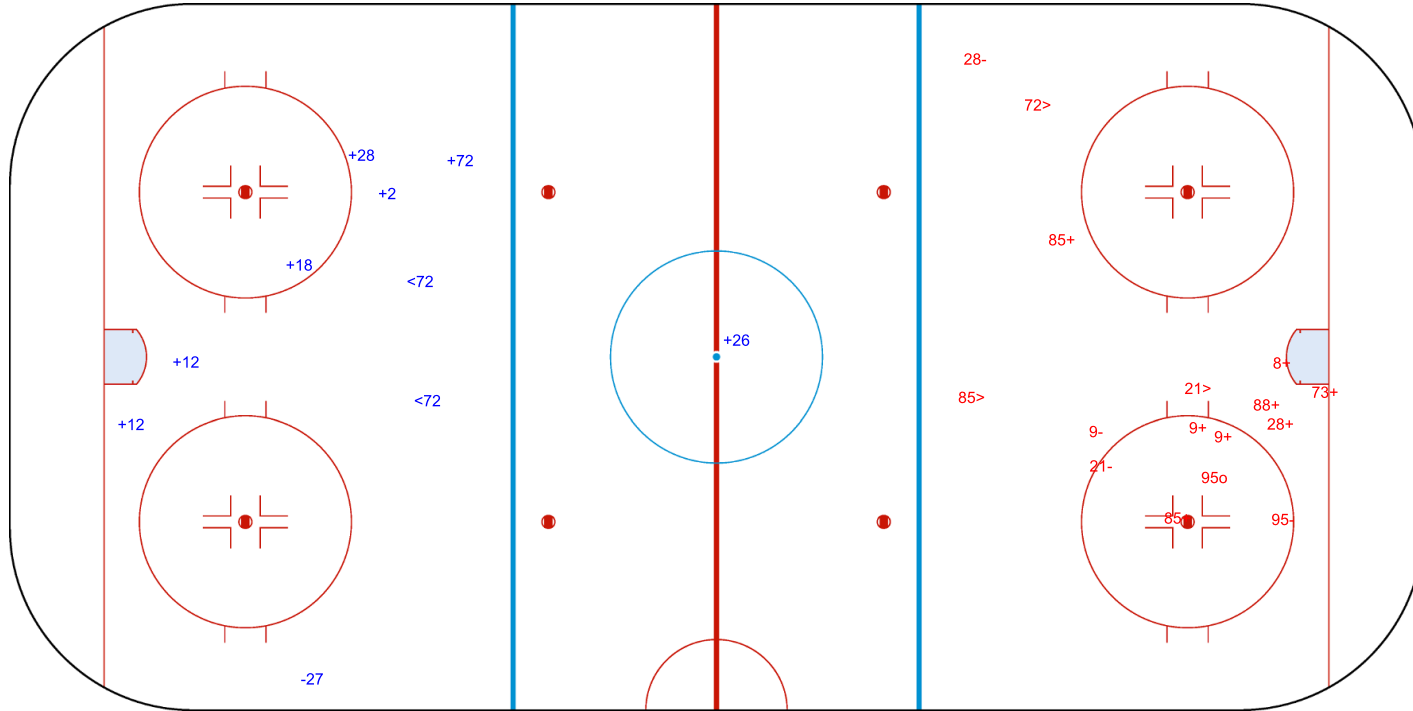

GK 34 of SUI

SUI → 2nd Period ← NOR

Shots by SUI

Goals (o): 1 SSG (+): 8
SSP (>): 3 SPG (-): 4

GK 31 of NOR

Shots by SUI
Goals (o): 0
SSP (<): 5

SSG (+): 7
SPG (-): 3

GK 31 of NOR