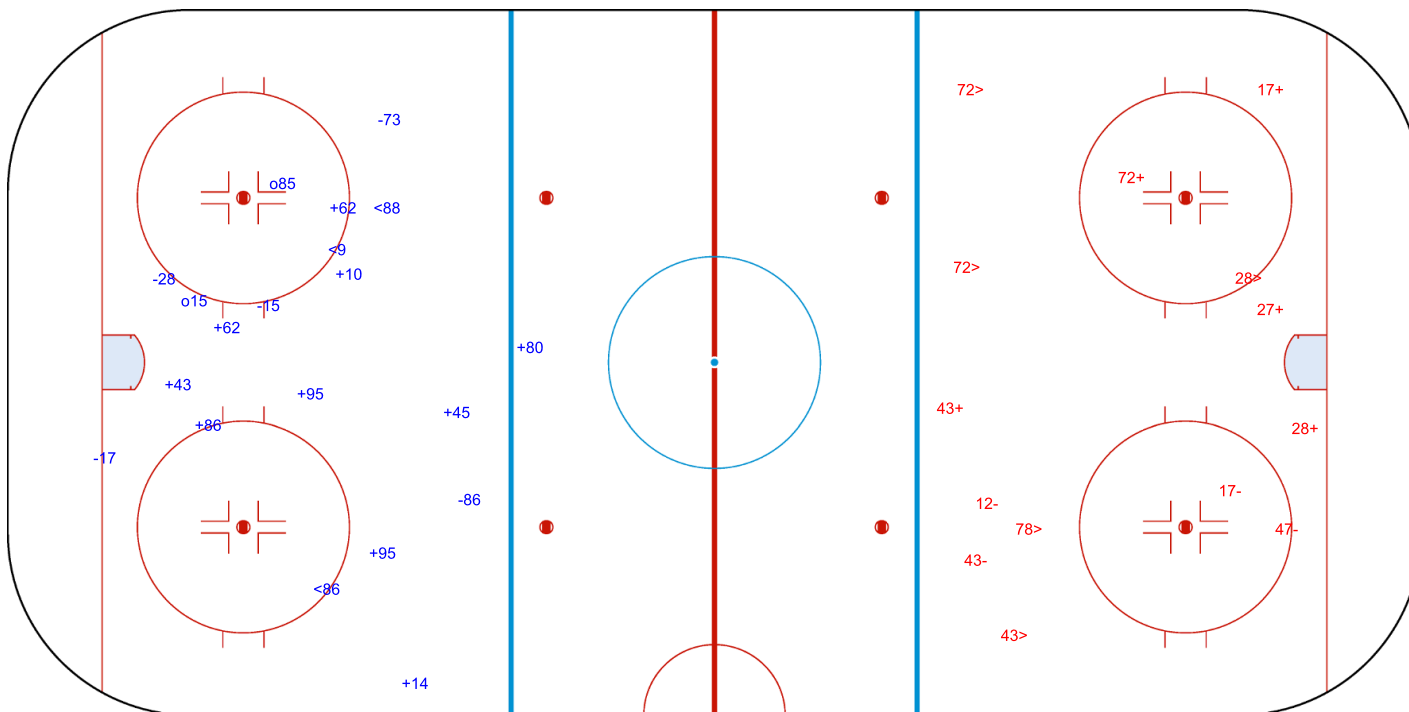

SHOT CHART
SUI - NOR

Shots by SUI
Goals (o): 2
SSP (<): 3
SSG (+): 10
SPG (-): 5

GK 31 of NOR

1st Period

Shots by NOR
Goals (o): 0
SSP (>): 5
SSG (+): 5
SPG (-): 4

GK 34 of SUI

Shots by NOR

Goals (o): 0 SSG (+): 7
SSP (<): 2 SPG (-): 1

GK 34 of SUI

SUI → 2nd Period ← NOR

Shots by SUI

Goals (o): 1 SSG (+): 8
SSP (>): 3 SPG (-): 4

GK 31 of NOR

Shots by SUI
Goals (o): 0
SSP (<): 5

SSG (+): 7
SPG (-): 3

GK 31 of NOR