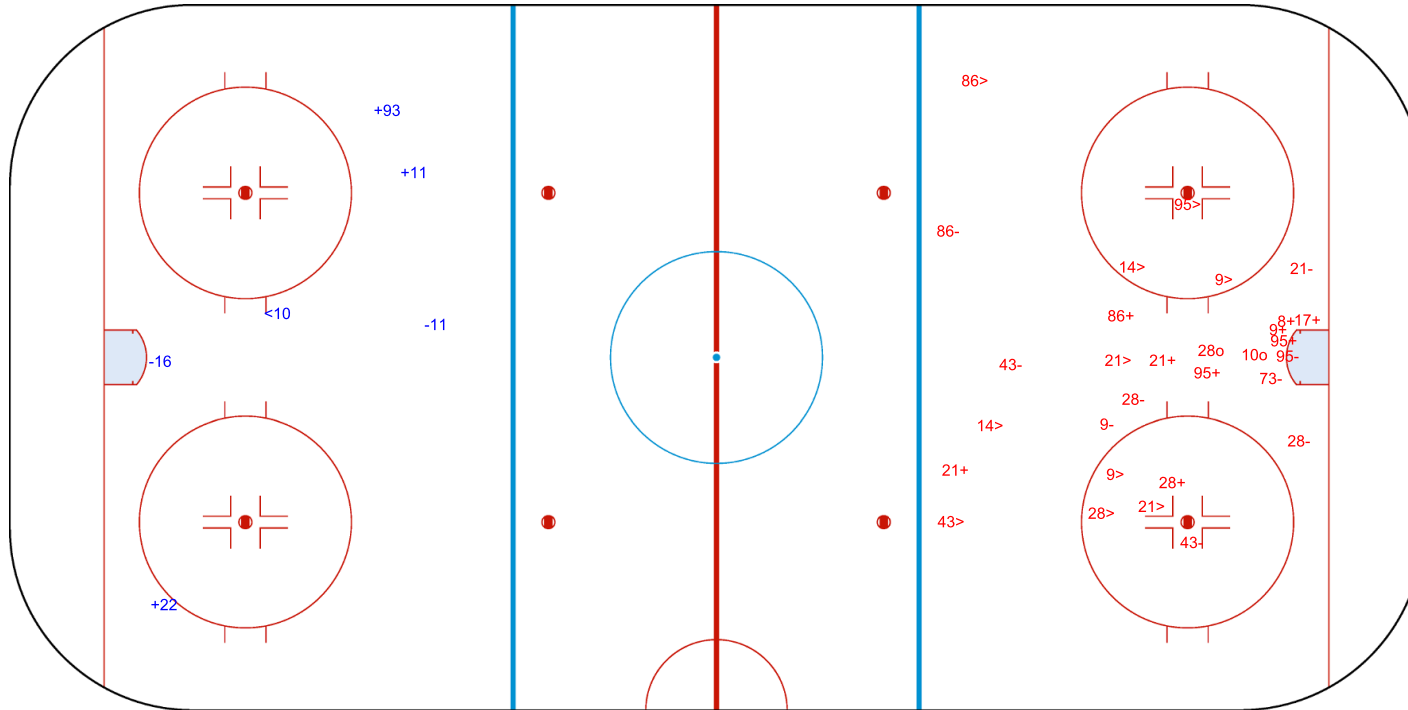

SHOT CHART
HUN - SUI

Shots by HUN
Goals (o): 0
SSP (<): 1
SSG (+): 3
SPG (-): 2

GK 63 of SUI

1st Period

Shots by SUI
Goals (o): 2
SSP (>): 10
SSG (+): 9
SPG (-): 9

GK 30 of HUN

Shots by SUI

Goals (o): 3 SSG (+): 7
SSP (<): 5 SPG (-): 5