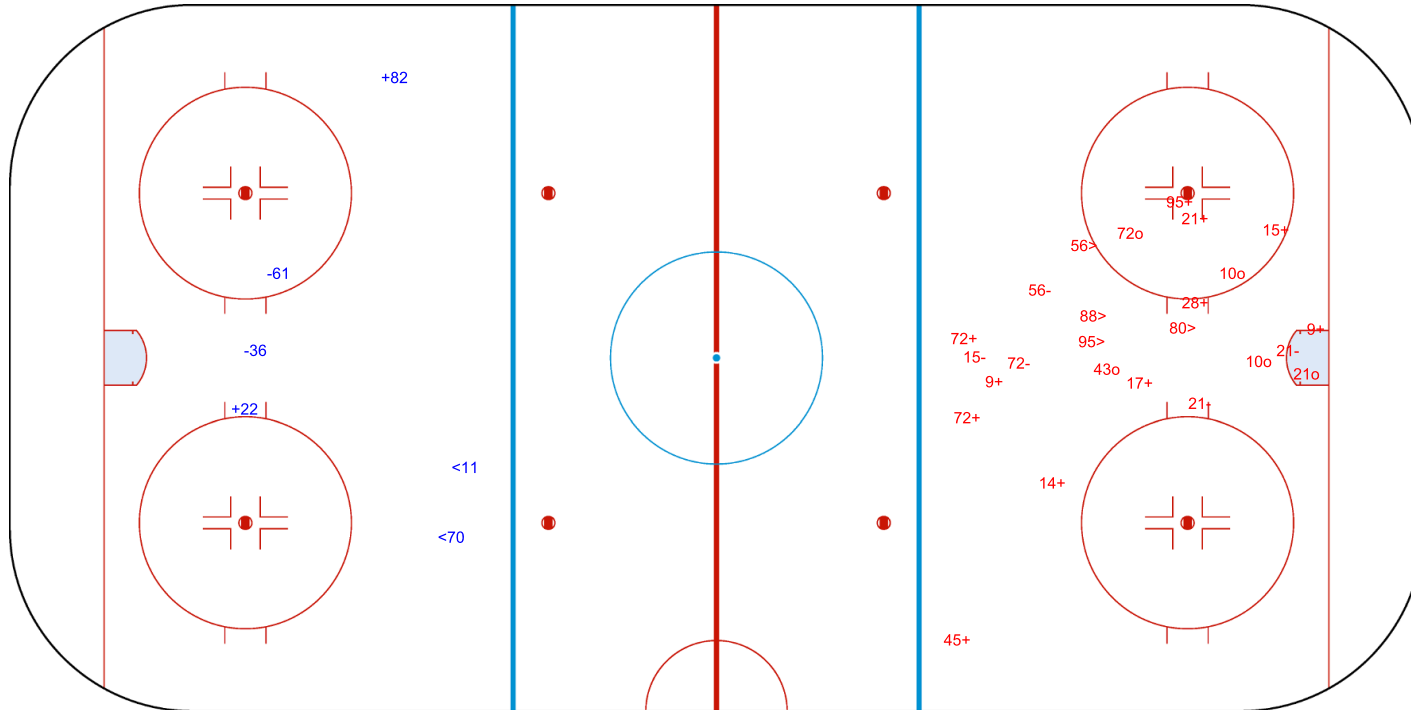

Shots by HUN

Goals (o): 0

SSG (+): 2

SSP (<): 2

SPG (-): 2

GK 63 of SUI

3rd Period

Shots by SUI

Goals (o): 5

SSG (+): 11

SSP (>): 4

SPG (-): 5

GK 30 of HUN

Legend:	GK Goalkeeper	SPG Shots past goal	SSG Shots saved by goalkeeper	SSP Shots saved by player