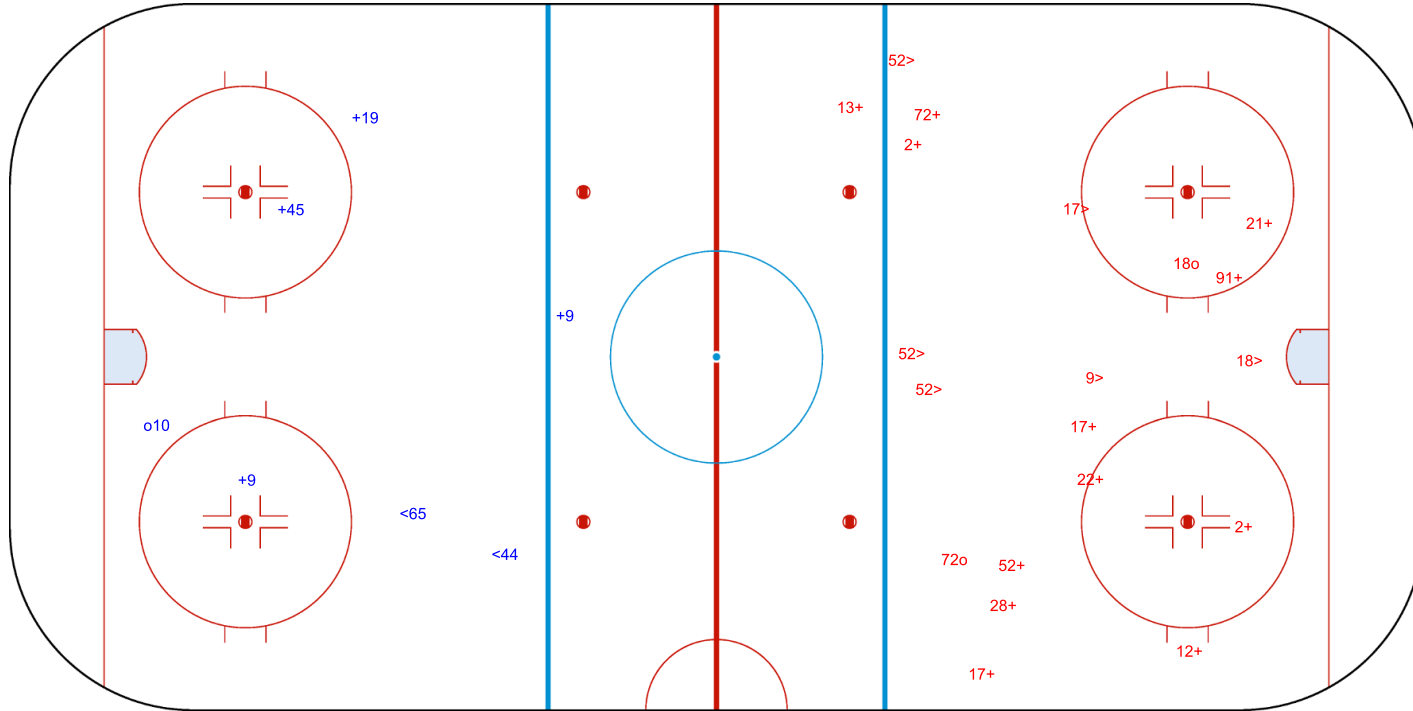

GK 27 of RIG

Period: 3

Shots by RIG

Goals (o): 2    SSG (+): 12  
SSP (>): 6    SPG (-): 0

o18

o72

GK 35 of DON

Shots by DON  
Goals (o): 0    SSG (+): 5  
SSP (<): 2    SPG (-): 0