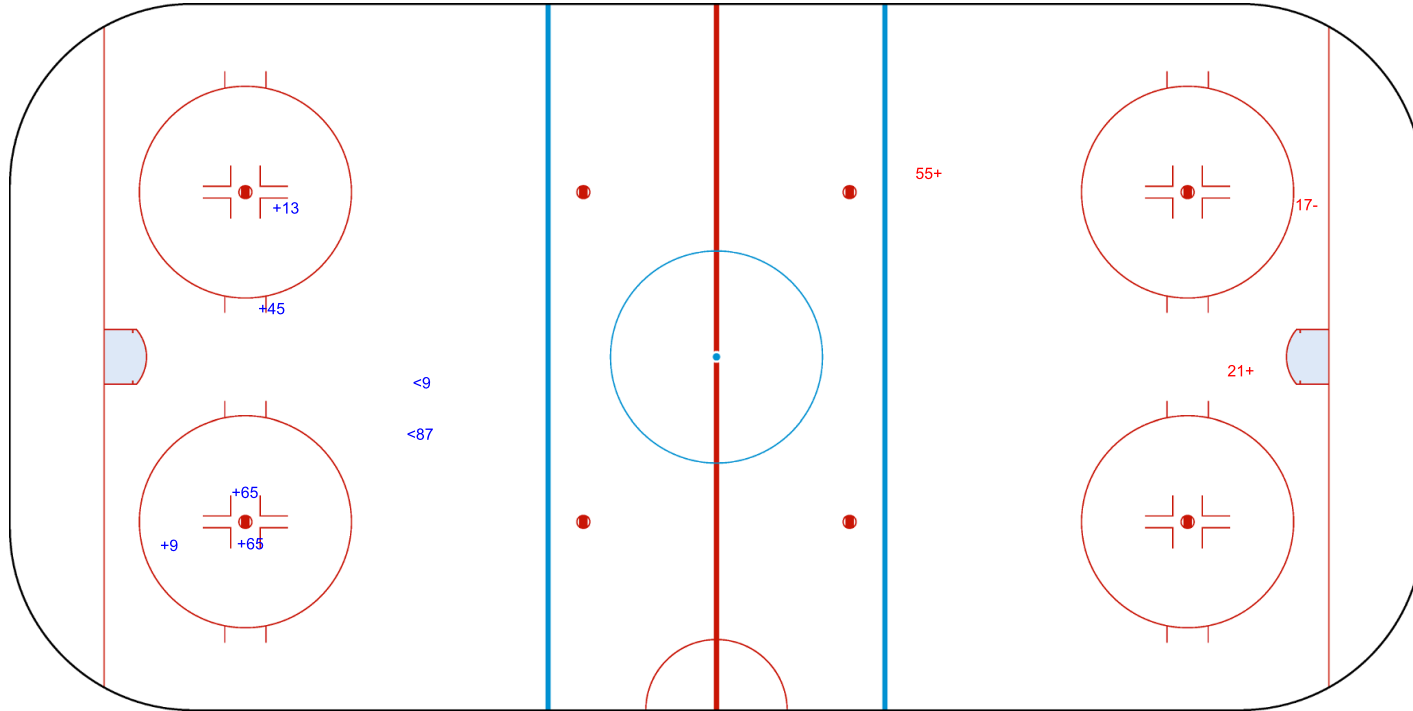

Shots by DON
Goals (o): 0   SSG (+): 5
SSP (<): 2   SPG (-): 0

GK 27 of RIG

RIG → Overtime ← DON

Shots by RIG
Goals (o): 0   SSG (+): 2
SSP (>): 0   SPG (-): 1

GK 35 of DON

Legend:			
GK	Goalkeeper	SPG	Shots past goal
SSG	Shots saved by goalkeeper	SSP	Shots saved by player