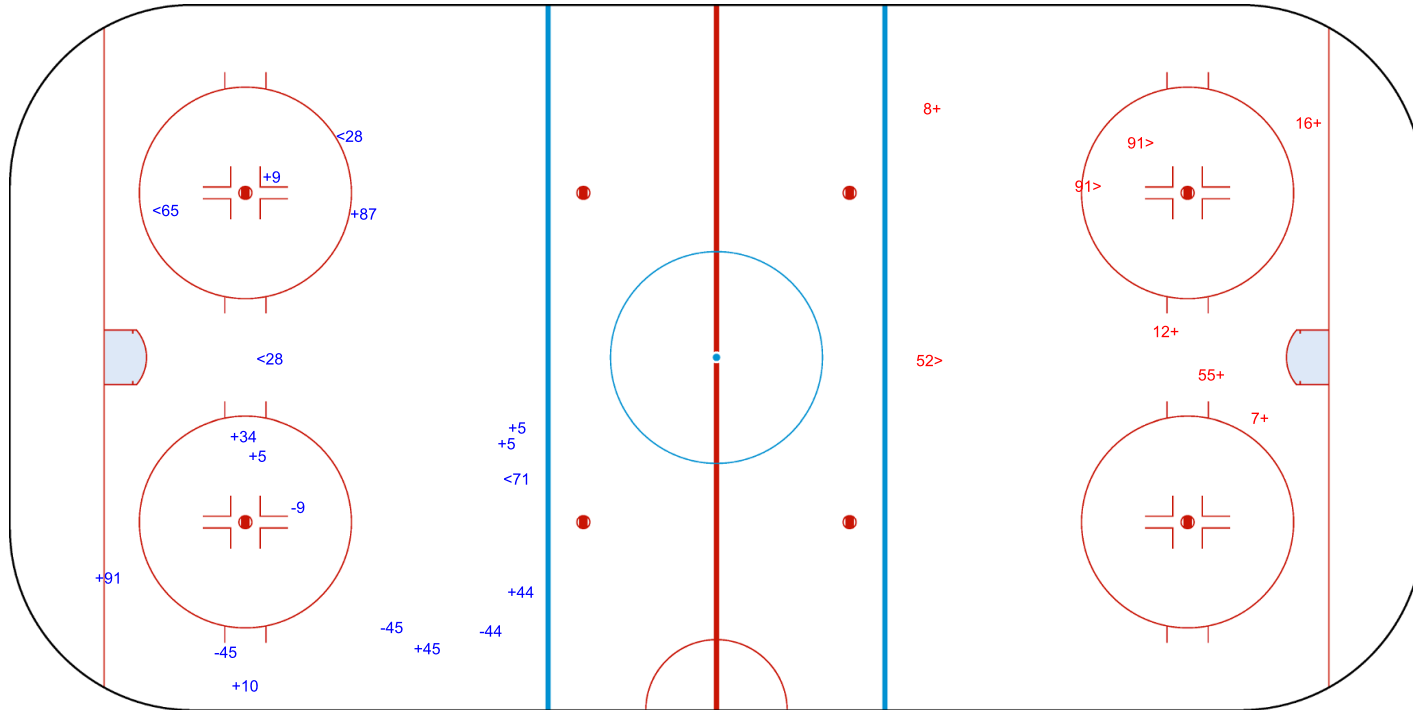

SHOT CHART  
RIG - DON

Shots by DON  
Goals (o): 0  
SSP (<): 4  
SSG (+): 10  
SPG (-): 4

GK 27 of RIG

Period: 1

Shots by RIG  
Goals (o): 0  
SSP (>): 3  
SSG (+): 5  
SPG (-): 0

GK 35 of DON

Shots by RIG  
Goals (o): 0    SSG (+): 7  
SSP (<): 6    SPG (-): 1

GK 35 of DON

Period: 2

Shots by DON  
Goals (o): 1    SSG (+): 7  
SSP (>): 5    SPG (-): 1

o28

GK 27 of RIG

Shots by DON

Goals (o): 1    SSG (+): 4  
SSP (<): 2    SPG (-): 0

o10