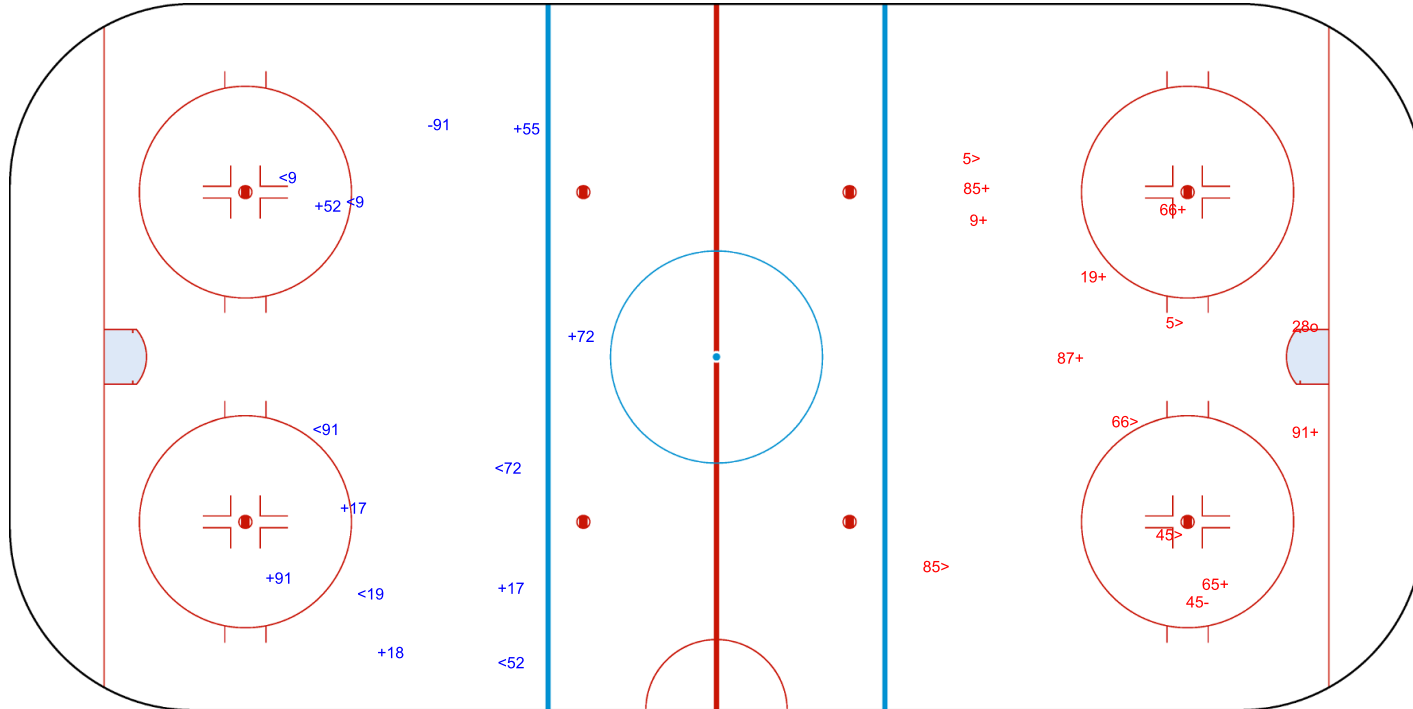

GK 35 of DON

Period: 2

Shots by DON  
Goals (o): 1    SSG (+): 7  
SSP (>): 5    SPG (-): 1

o28

GK 27 of RIG

Shots by DON

Goals (o): 1    SSG (+): 4  
SSP (<): 2    SPG (-): 0

o10

GK 27 of RIG

Period: 3

Shots by RIG

Goals (o): 2    SSG (+): 12  
SSP (>): 6    SPG (-): 0

o18

o72

GK 35 of DON

Shots by DON  
Goals (o): 0    SSG (+): 5  
SSP (<): 2    SPG (-): 0