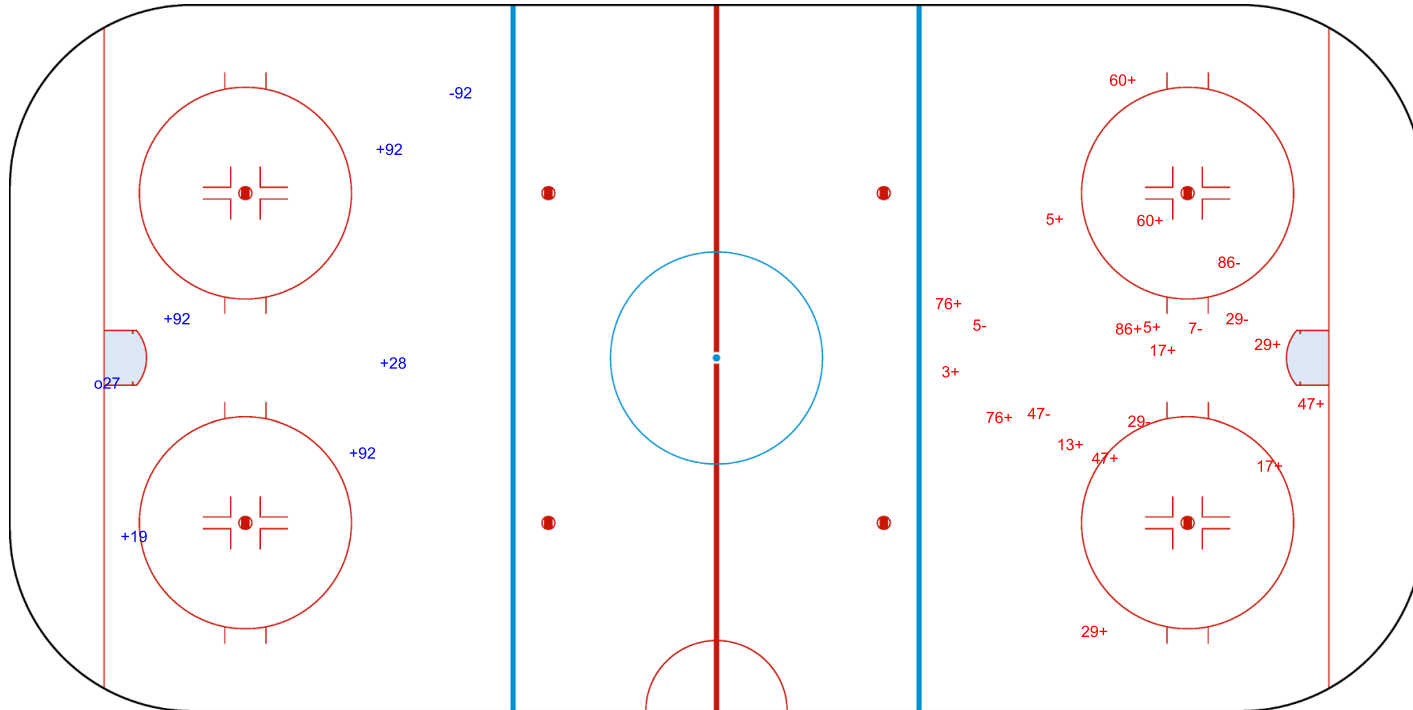

SHOT CHART
SON - NOT

Shots by SON
Goals (o): 0
SSP (<): 0
SSG (+): 13
SPG (-): 6

GK 37 of NOT

Period: 1

Shots by NOT
Goals (o): 0
SSP (>): 0
SSG (+): 13
SPG (-): 2

GK 95 of SON

Shots by NOT
Goals (o): 1
SSP (<): 0

SSG (+): 5
SPG (-): 1

GK 95 of SON

Period: 2

Shots by SON
Goals (o): 0
SSP (>): 0

SSG (+): 15
SPG (-): 6

GK 37 of NOT

Shots by SON
Goals (o): 1
SSP (<): 0
SSG (+): 18
SPG (-): 5

GK 37 of NOT

NOT

Period: 3

SON

Shots by NOT
Goals (o): 0
SSP (>): 0
SSG (+): 4
SPG (-): 4

GK 95 of SON

Shots by SON
Goals (o): 0 SSG (+): 6
SSP (<): 0 SPG (-): 1

GK 37 of NOT

NOT → Overtime ← SON