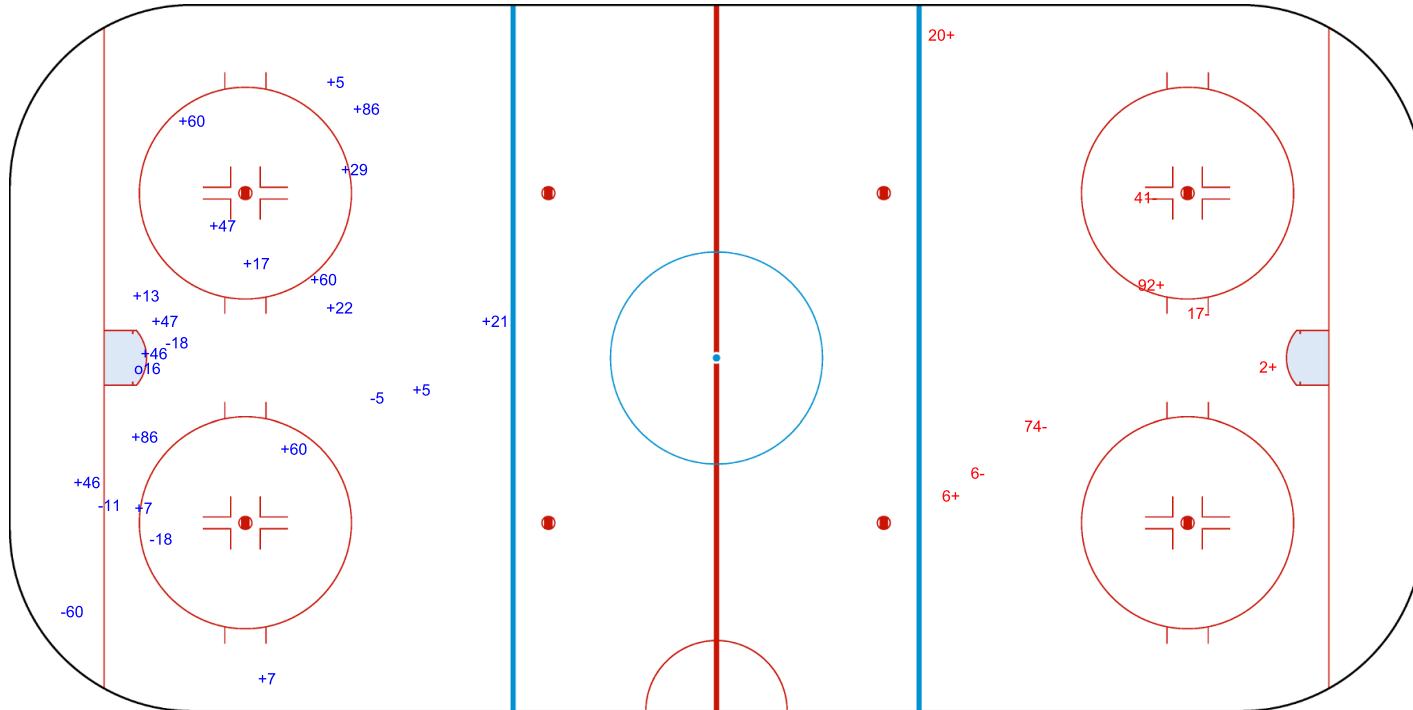

NOT

Period: 3

SON

Shots by NOT
Goals (o): 0
SSP (>): 0
SSG (+): 4
SPG (-): 4

GK 95 of SON

Shots by SON
Goals (o): 0 SSG (+): 6
SSP (<): 0 SPG (-): 1

GK 37 of NOT

NOT → Overtime ← SON