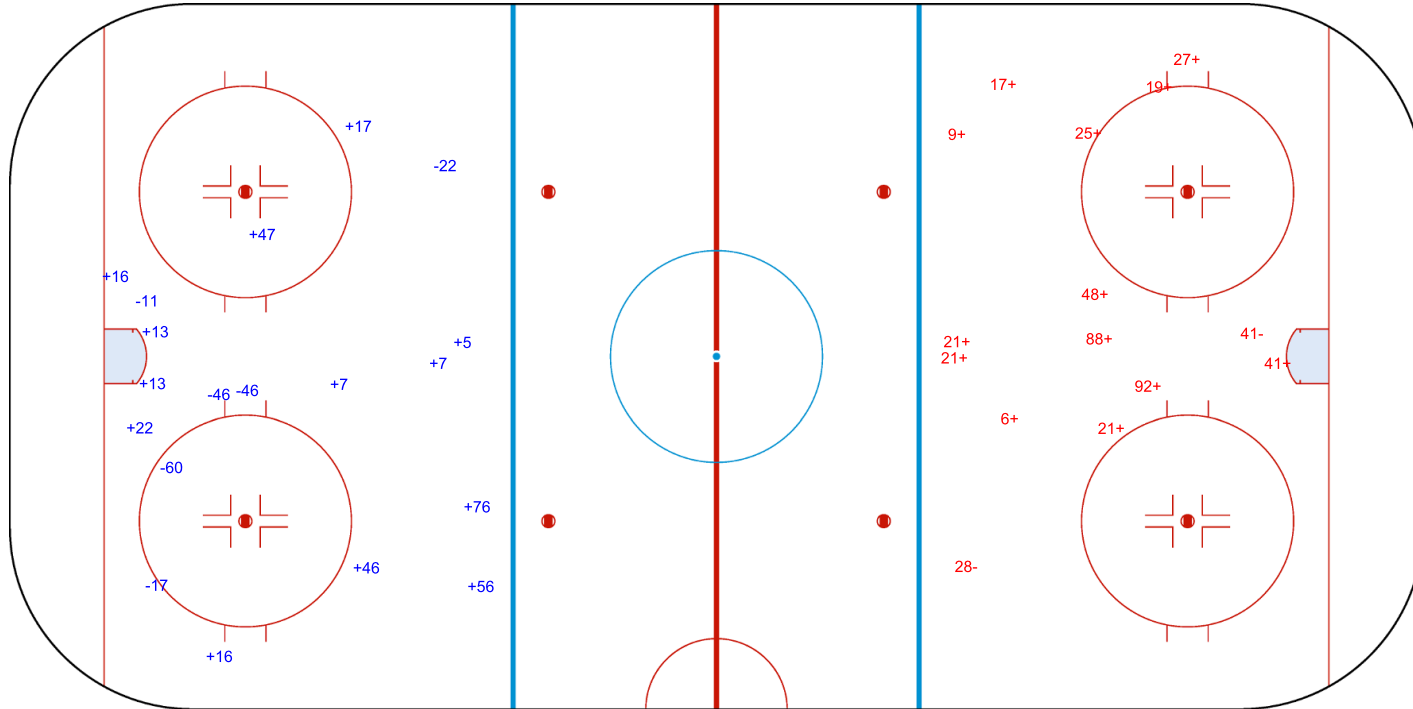

SHOT CHART
SON - NOT

Shots by SON
Goals (o): 0
SSP (<): 0
SSG (+): 13
SPG (-): 6

GK 37 of NOT

Period: 1

Shots by NOT
Goals (o): 0
SSP (>): 0
SSG (+): 13
SPG (-): 2

GK 95 of SON

Shots by NOT
Goals (o): 1
SSP (<): 0

SSG (+): 5
SPG (-): 1

GK 95 of SON

Period: 2

Shots by SON
Goals (o): 0
SSP (>): 0

SSG (+): 15
SPG (-): 6

GK 37 of NOT

Shots by SON
Goals (o): 1
SSP (<): 0
SSG (+): 18
SPG (-): 5

GK 37 of NOT