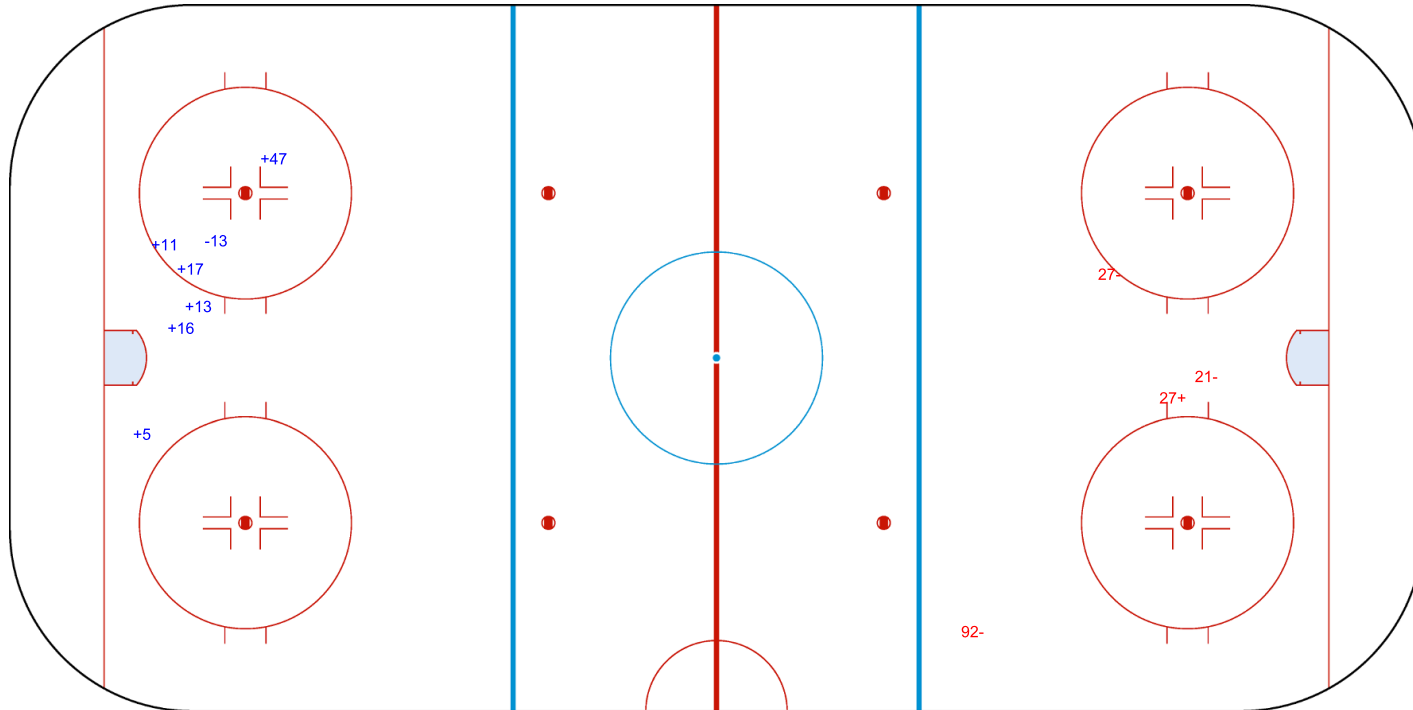

Shots by SON
Goals (o): 0   SSG (+): 6
SSP (<): 0   SPG (-): 1

GK 37 of NOT

NOT → Overtime ← SON

Shots by NOT
Goals (o): 0   SSG (+): 1
SSP (>): 0   SPG (-): 3

GK 95 of SON

Legend:		
GK	Goalkeeper	
SPG	Shots past goal	
SSG	Shots saved by goalkeeper	
SSP	Shots saved by player