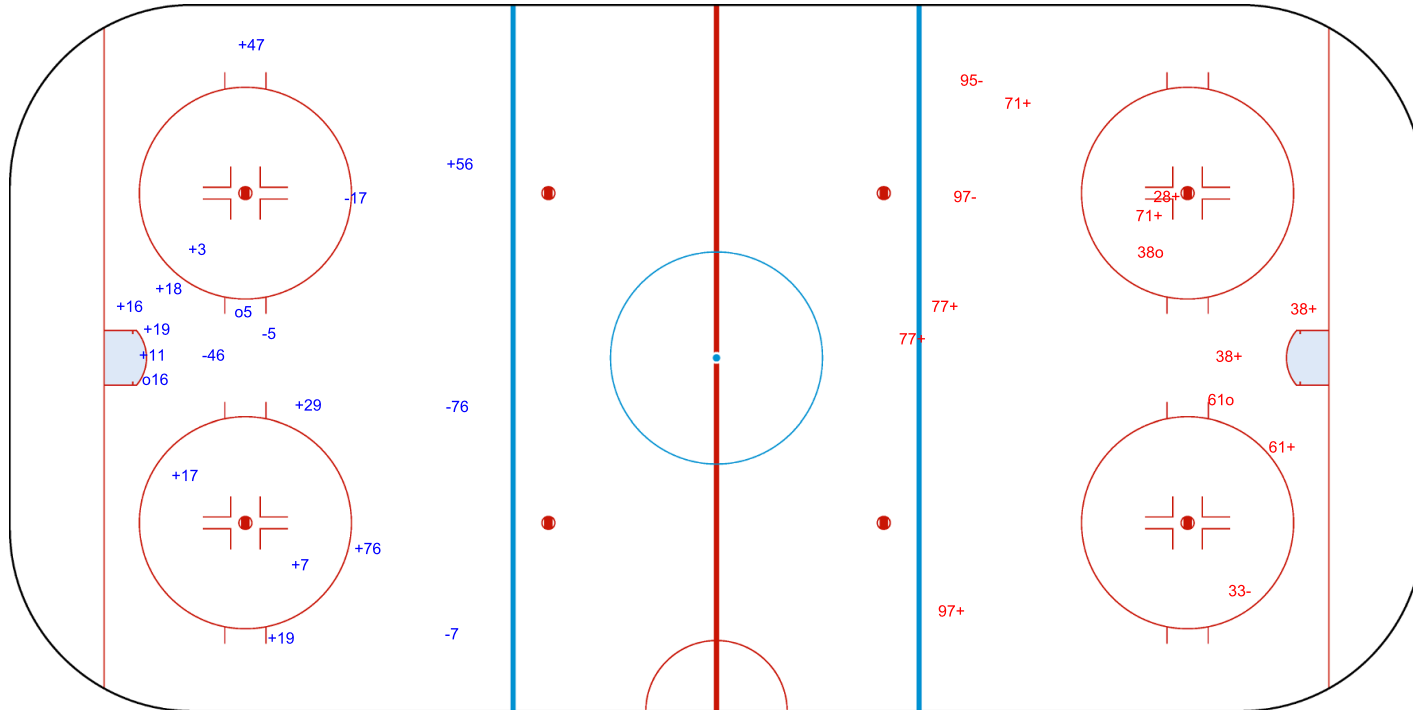

SHOT CHART  
GRO - SON

Shots by SON  
Goals (o): 0  
SSP (<): 0  
SSG (+): 7  
SPG (-): 3

GK 79 of GRO

Period: 1

Shots by GRO  
Goals (o): 0  
SSP (>): 0  
SSG (+): 9  
SPG (-): 2

GK 31 of SON

Shots by GRO  
Goals (o): 1  
SSP (<): 0  
SSG (+): 10  
SPG (-): 7

SON → Period: 2 ← GRO

Shots by SON  
Goals (o): 1  
SSP (>): 0  
SSG (+): 6  
SPG (-): 4

GK 31 of SON

GK 79 of GRO

Shots by SON  
Goals (o): 2    SSG (+): 12  
SSP (<): 0    SPG (-): 5

GRO →    Period: 3    ← SON

Shots by GRO  
Goals (o): 2    SSG (+): 9  
SSP (>): 0    SPG (-): 3

o16  
o5  
GK 79 of GRO

o38  
o61  
GK 31 of SON

Shots by SON  
Goals (o): 1  
SSP (<): 0  
SSG (+): 0  
SPG (-): 0

GK 79 of GRO

GRO → Overtime ← SON