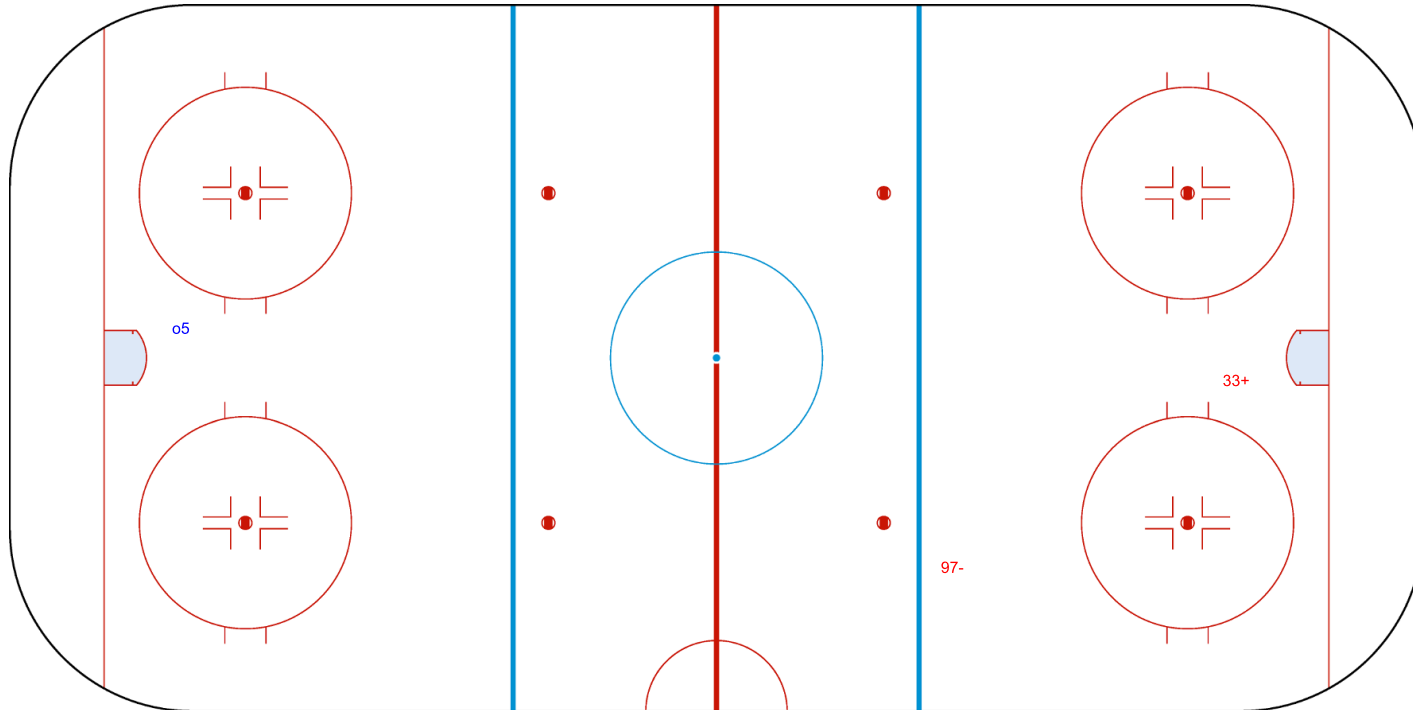

Shots by SON
Goals (o): 1
SSP (<): 0
SSG (+): 0
SPG (-): 0

GK 79 of GRO

GRO → Overtime ← SON

Shots by GRO
Goals (o): 0
SSP (>): 0
SSG (+): 1
SPG (-): 1

GK 31 of SON

Legend:			
GK	Goalkeeper	SPG	Shots past goal
SSG	Shots saved by goalkeeper	SSP	Shots saved by player