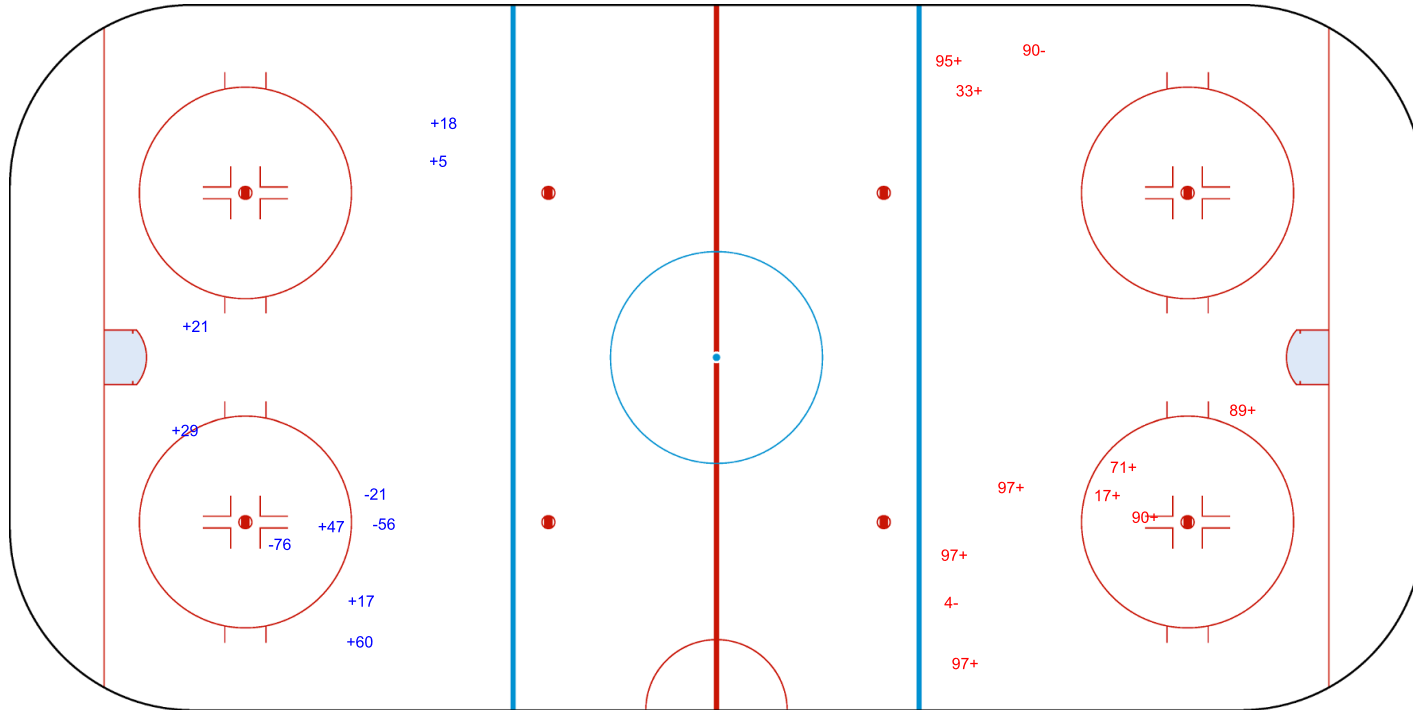

SHOT CHART  
GRO - SON

Shots by SON  
Goals (o): 0  
SSP (<): 0  
SSG (+): 7  
SPG (-): 3

GK 79 of GRO

Period: 1

Shots by GRO  
Goals (o): 0  
SSP (>): 0  
SSG (+): 9  
SPG (-): 2

GK 31 of SON

Shots by GRO  
Goals (o): 1  
SSP (<): 0  
SSG (+): 10  
SPG (-): 7

SON → Period: 2 ← GRO

Shots by SON  
Goals (o): 1  
SSP (>): 0  
SSG (+): 6  
SPG (-): 4

GK 31 of SON

GK 79 of GRO

Shots by SON  
Goals (o): 2    SSG (+): 12  
SSP (<): 0    SPG (-): 5

GRO →    Period: 3    ← SON