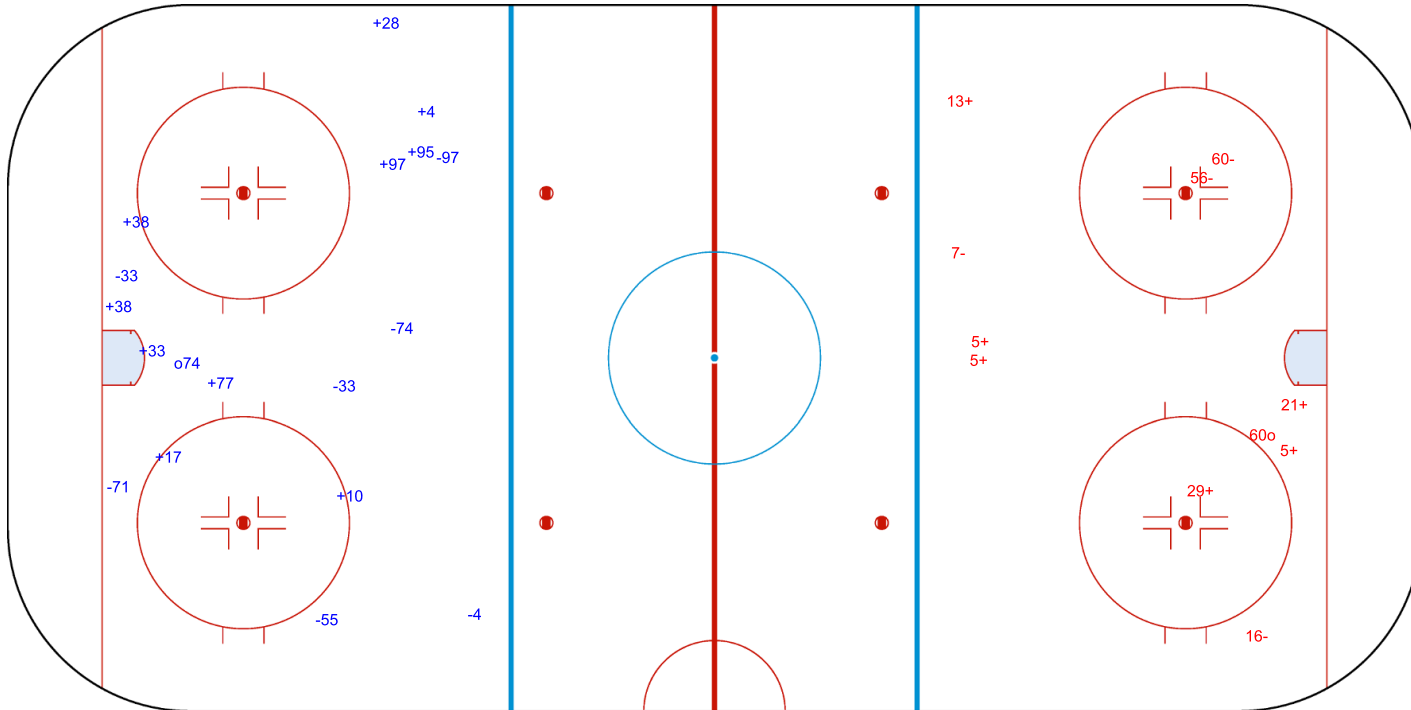

SHOT CHART  
GRO - SON

Shots by SON  
Goals (o): 0  
SSP (<): 0  
SSG (+): 7  
SPG (-): 3

GK 79 of GRO

Period: 1

Shots by GRO  
Goals (o): 0  
SSP (>): 0  
SSG (+): 9  
SPG (-): 2

GK 31 of SON

Shots by GRO  
Goals (o): 1  
SSP (<): 0  
SSG (+): 10  
SPG (-): 7

SON → Period: 2 ← GRO

Shots by SON  
Goals (o): 1  
SSP (>): 0  
SSG (+): 6  
SPG (-): 4

GK 31 of SON

GK 79 of GRO

Shots by SON  
Goals (o): 2    SSG (+): 12  
SSP (<): 0    SPG (-): 5

GRO →    Period: 3    ← SON