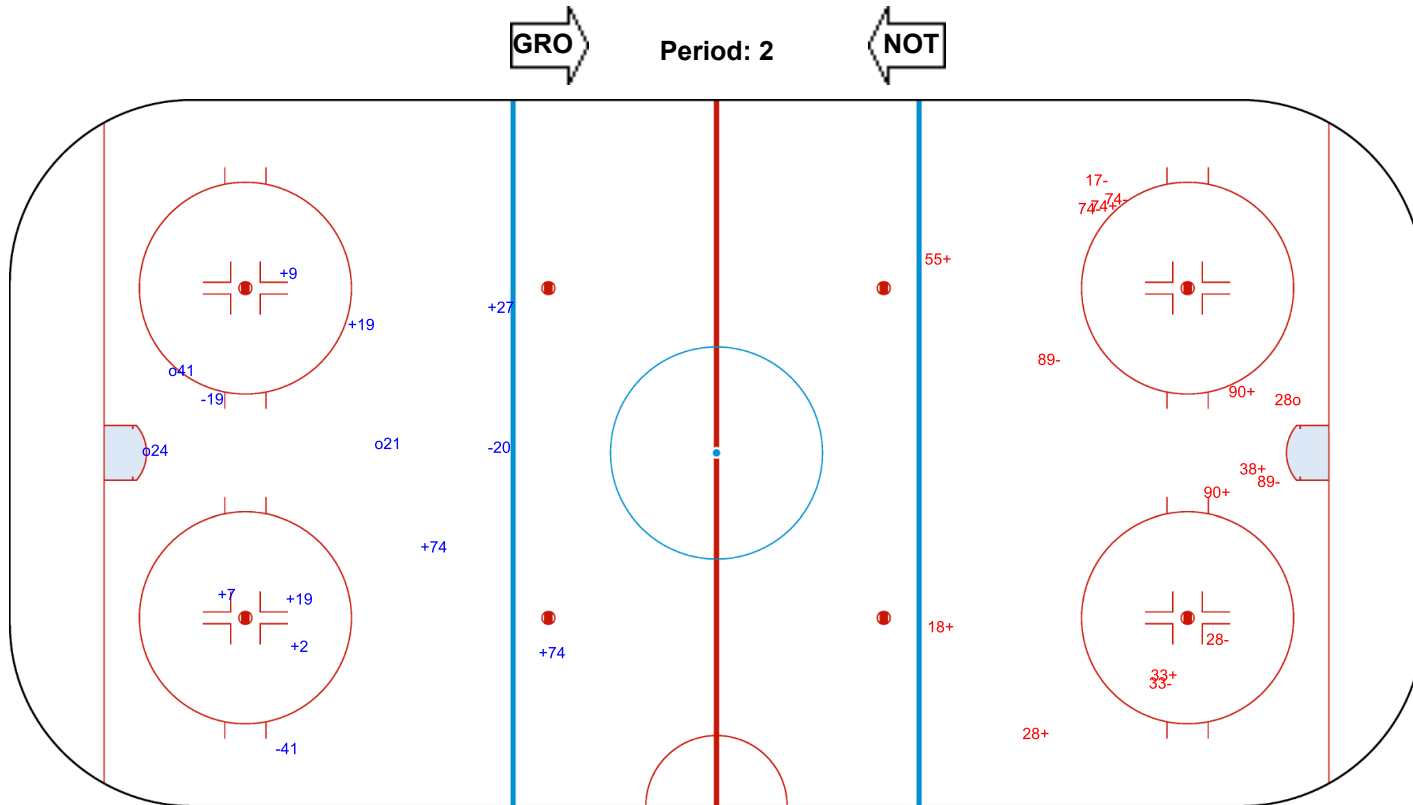

SHOT CHART
NOT - GRO

Shots by GRO
Goals (o): 2 SSG (+): 8
SSP (<): 0 SPG (-): 3

NOT Period: 1 GRO

Shots by NOT
Goals (o): 0 SSG (+): 8
SSP (>): 0 SPG (-): 2

SUN 12 JAN 2020
START TIME 19:00

Shots by NOT
Goals (o): 3 SSG (+): 8
SSP (<): 0 SPG (-): 3

Shots by GRO
Goals (o): 1 SSG (+): 8
SSP (>): 0 SPG (-): 7

GK 79 of GRO

GK 1 of NOT

Shots by GRO
Goals (o): 0 SSG (+): 8
SSP (<): 0 SPG (-): 2

GK 1 of NOT

NOT Period: 3 GRO

Shots by NOT
Goals (o): 1 SSG (+): 9
SSP (>): 0 SPG (-): 1