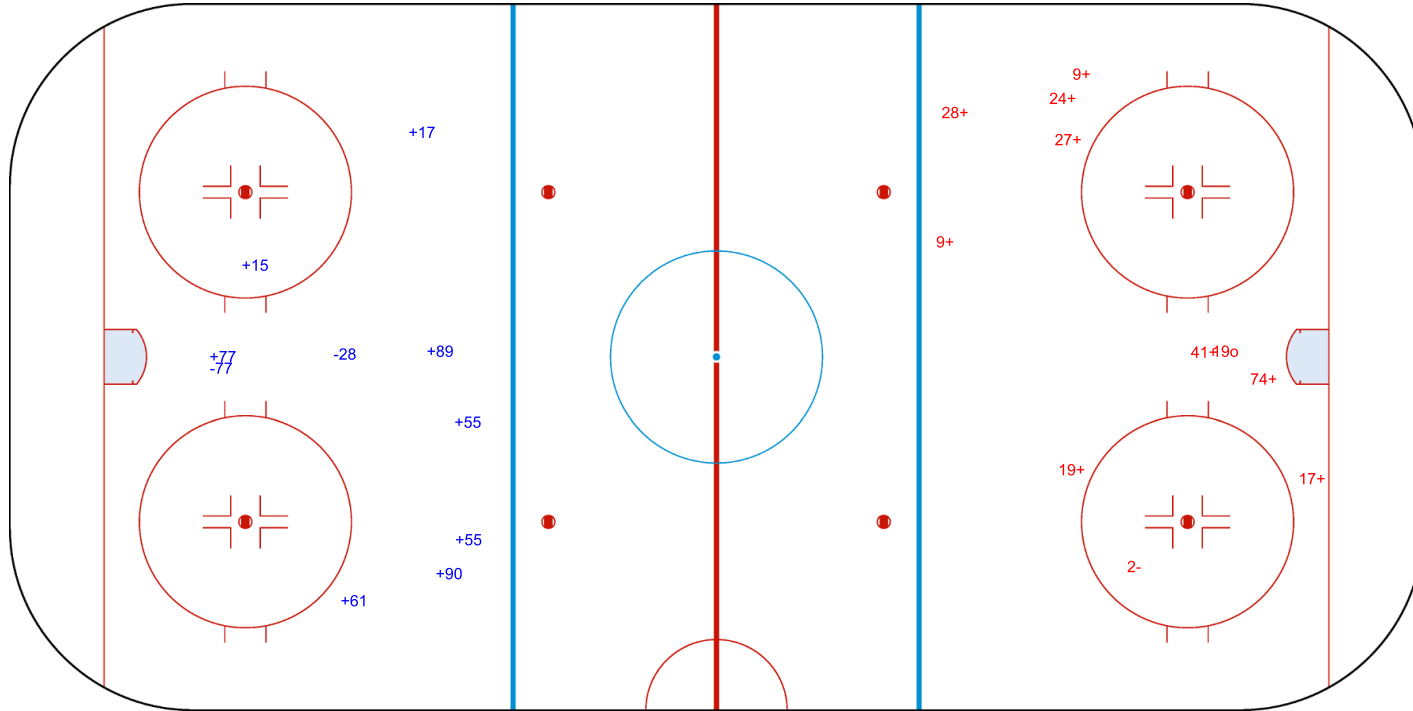

Shots by GRO
Goals (o): 0   SSG (+): 8
SSP (<): 0   SPG (-): 2

GK 1 of NOT

NOT   Period: 3   GRO

Shots by NOT
Goals (o): 1   SSG (+): 9
SSP (>): 0   SPG (-): 1

GK 79 of GRO

Legend:			
GK	Goalkeeper	SPG	Shots past goal
SSG	Shots saved by goalkeeper	SSP	Shots saved by player