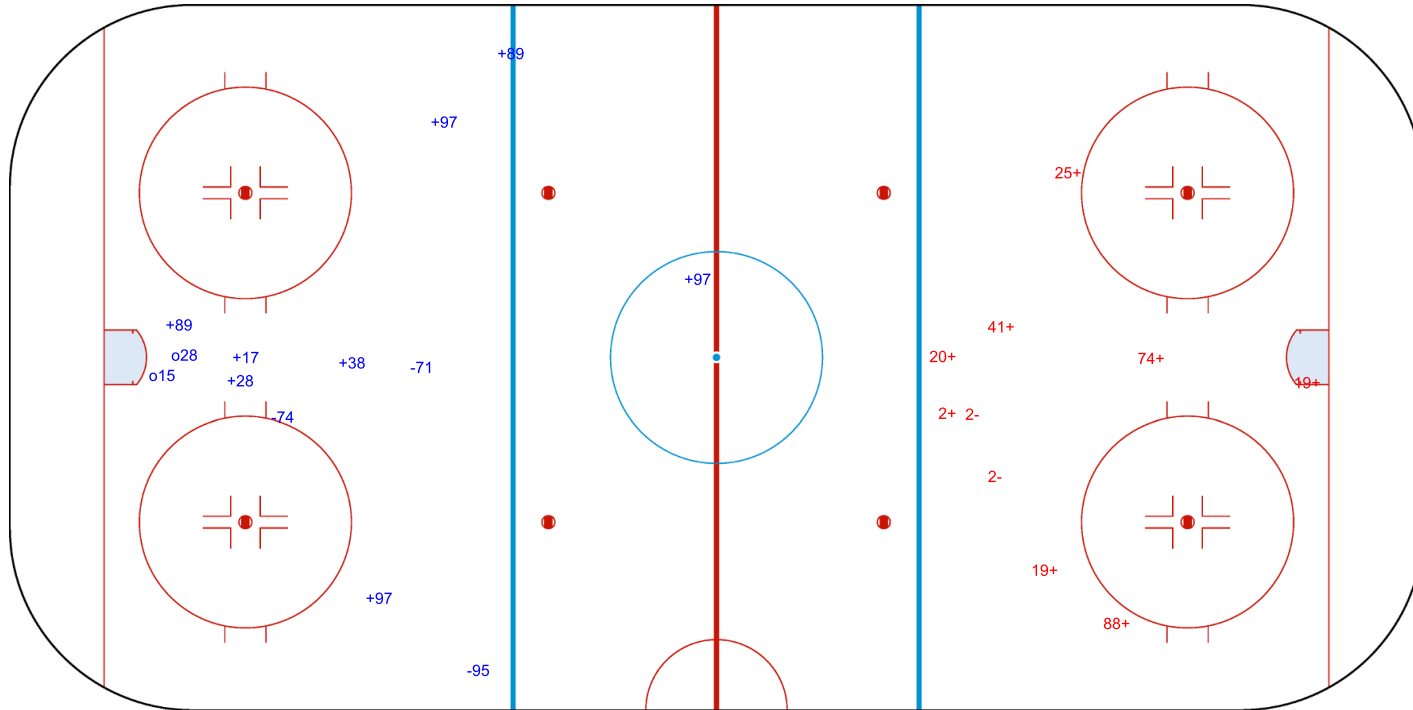

SHOT CHART
NOT - GRO

Shots by GRO
Goals (o): 2 SSG (+): 8
SSP (<): 0 SPG (-): 3

NOT Period: 1 GRO

Shots by NOT
Goals (o): 0 SSG (+): 8
SSP (>): 0 SPG (-): 2

SUN 12 JAN 2020
START TIME 19:00

Shots by NOT
Goals (o): 3 SSG (+): 8
SSP (<): 0 SPG (-): 3

Shots by GRO
Goals (o): 1 SSG (+): 8
SSP (>): 0 SPG (-): 7

GK 79 of GRO

GK 1 of NOT

Shots by GRO
Goals (o): 0 SSG (+): 8
SSP (<): 0 SPG (-): 2

GK 1 of NOT

NOT Period: 3 GRO

Shots by NOT
Goals (o): 1 SSG (+): 9
SSP (>): 0 SPG (-): 1