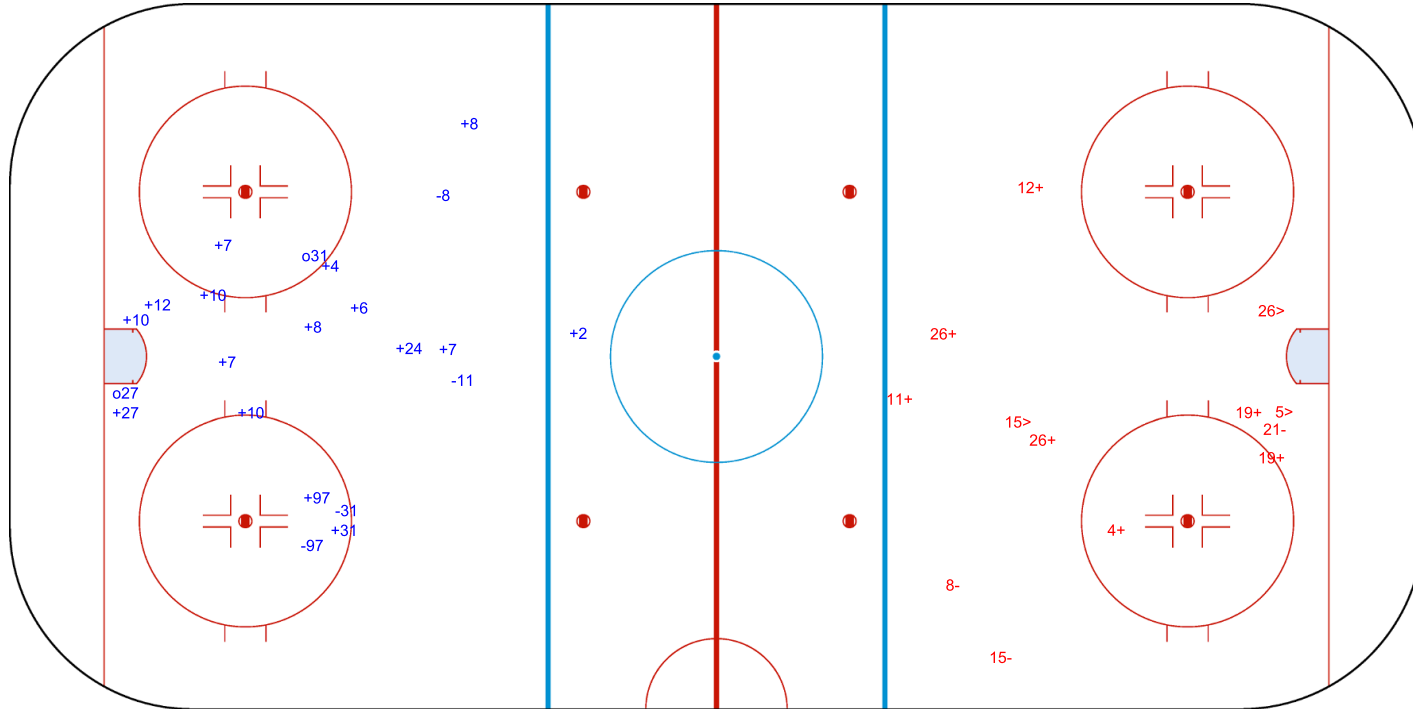

SHOT CHART

LTU - JPN

1st Period

Shots by LTU
Goals (o): 2 SSG (+): 16
SSP (<): 0 SPG (-): 4

Shots by JPN
Goals (o): 0 SSG (+): 7
SSP (>): 3 SPG (-): 3

GK 1 of JPN

GK 30 of LTU

Shots by JPN

Goals (o): 3 SSG (+): 15
SSP (<): 1 SPG (-): 9

GK 30 of LTU

2nd Period

Shots by LTU

Goals (o): 1 SSG (+): 5
SSP (>): 0 SPG (-): 2

GK 1 of JPN

Shots by LTU

Goals (o): 1 SSG (+): 7
SSP (<): 0 SPG (-): 1