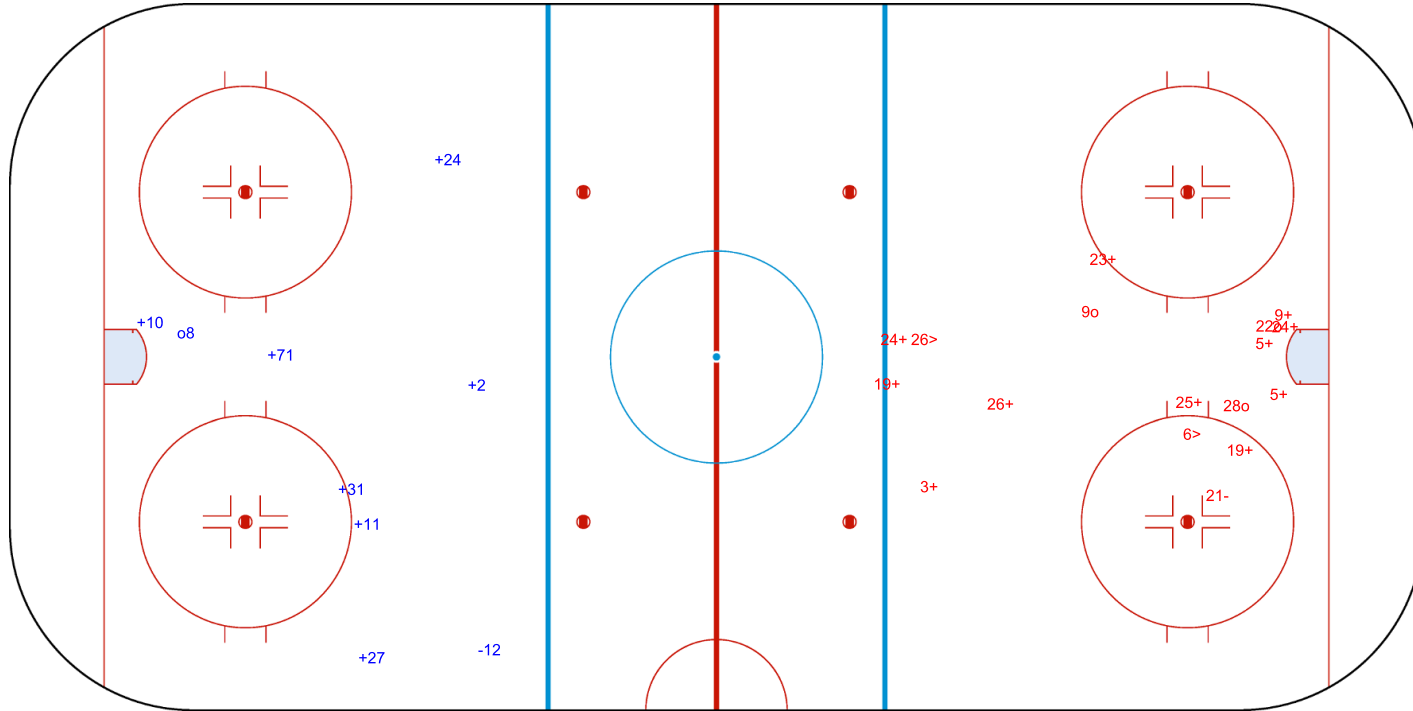

Shots by LTU

Goals (o): 1   SSG (+): 7
SSP (<): 0   SPG (-): 1

GK 1 of JPN

JPN → 3rd Period ← LTU

Shots by JPN

Goals (o): 3   SSG (+): 11
SSP (>): 2   SPG (-): 1

GK 30 of LTU

Legend:					
GK	Goalkeeper	SPG	Shots past goal	SSG	Shots saved by goalkeeper
		SSP	Shots saved by player