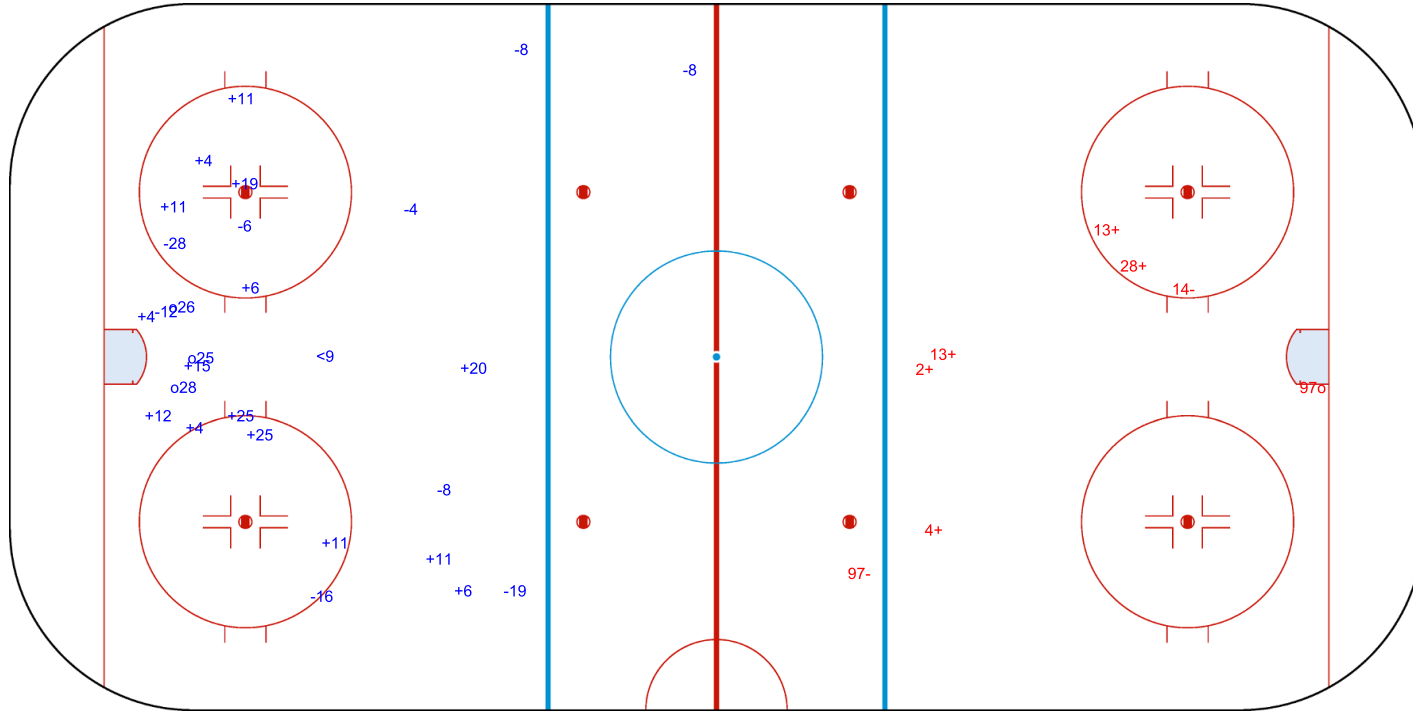

SHOT CHART

LTU - JPN

1st Period

Shots by LTU
Goals (o): 2 SSG (+): 16
SSP (<): 0 SPG (-): 4

Shots by JPN
Goals (o): 0 SSG (+): 7
SSP (>): 3 SPG (-): 3

GK 1 of JPN

GK 30 of LTU

Shots by JPN

Goals (o): 3 SSG (+): 15
SSP (<): 1 SPG (-): 9

GK 30 of LTU

2nd Period

Shots by LTU

Goals (o): 1 SSG (+): 5
SSP (>): 0 SPG (-): 2

GK 1 of JPN

Shots by LTU

Goals (o): 1 SSG (+): 7
SSP (<): 0 SPG (-): 1