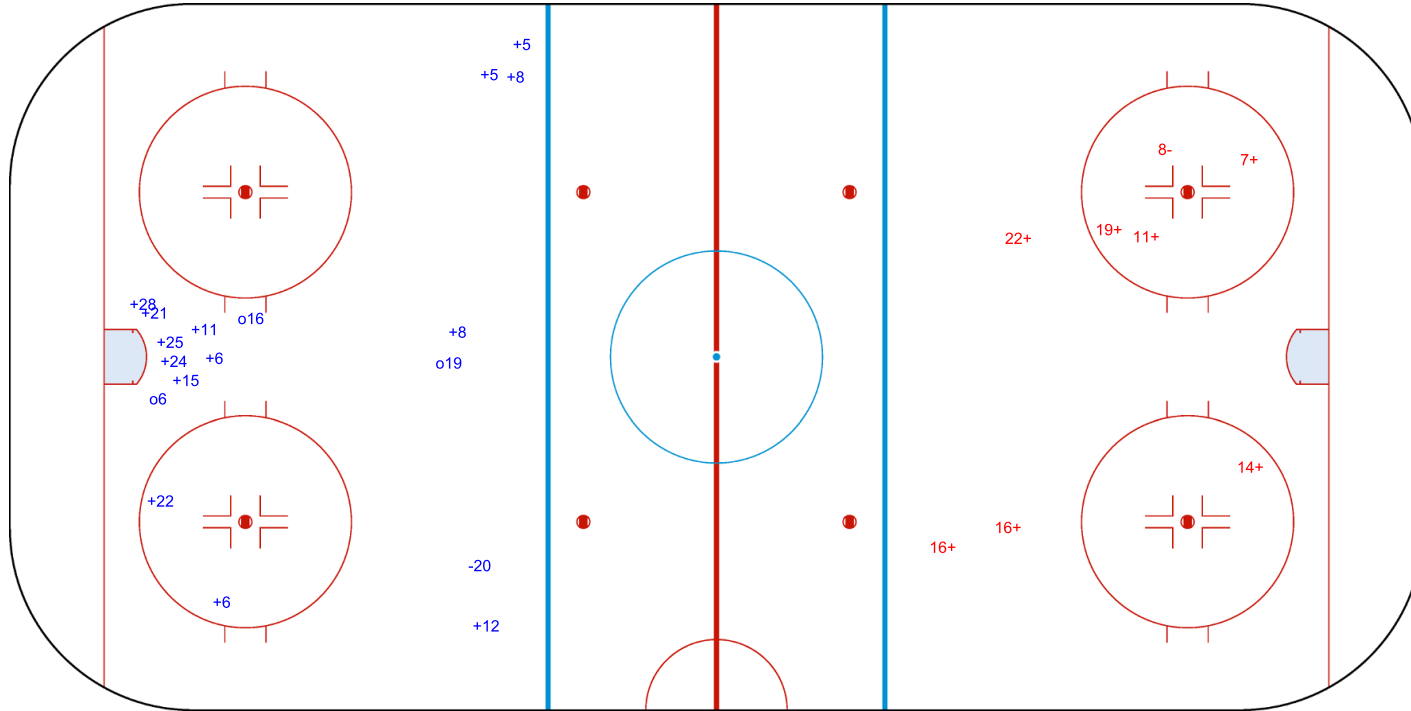

SHOT CHART
ESP - JPN

Shots by ESP
Goals (o): 2 SSG (+): 8
SSP (<): 0 SPG (-): 1

o17 o11
GK 30 of JPN

JPN → 1st Period ← ESP

Shots by JPN
Goals (o): 0 SSG (+): 14
SSP (>): 0 SPG (-): 4

GK 20 of ESP

Shots by JPN

Goals (o): 3

SSG (+): 14

SSP (<): 0

SPG (-): 1

GK 20 of ESP

2nd Period

Shots by ESP

Goals (o): 0