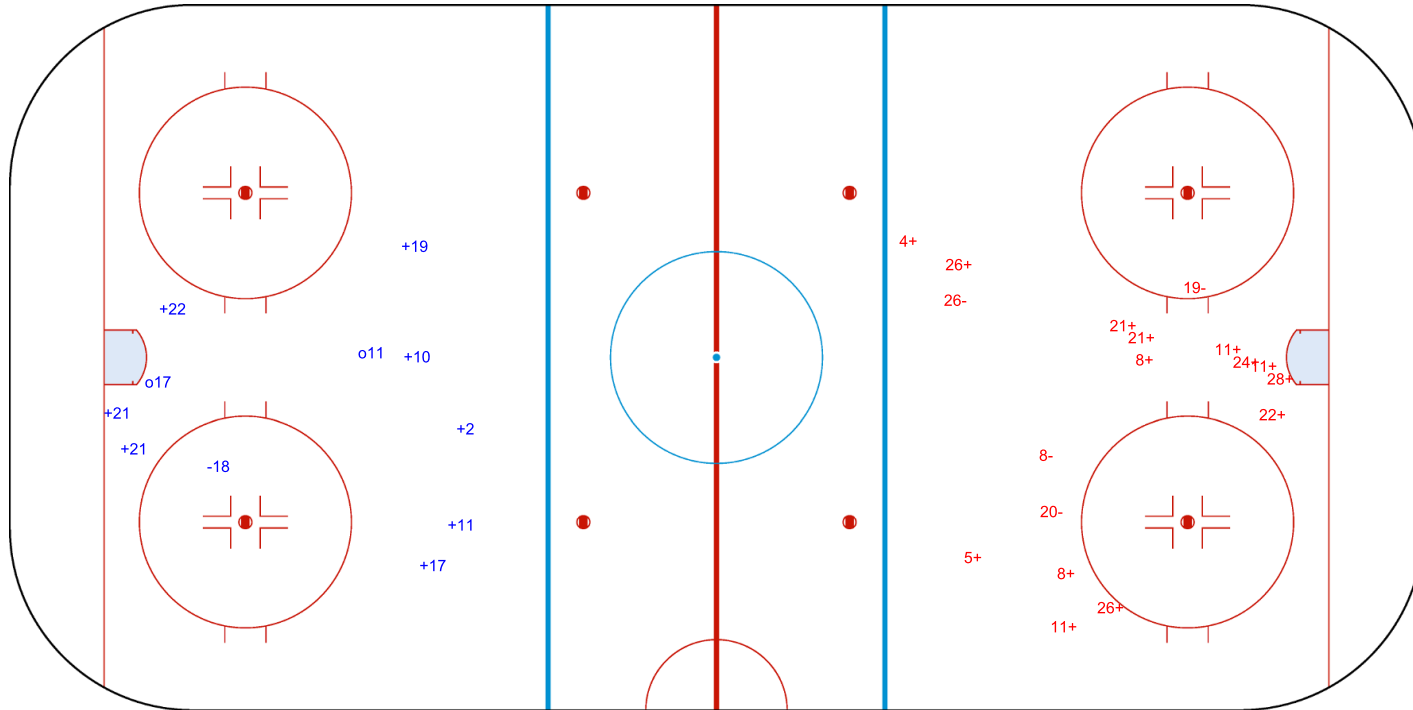

SHOT CHART
ESP - JPN

Shots by ESP
Goals (o): 2 SSG (+): 8
SSP (<): 0 SPG (-): 1

o17 o11
GK 30 of JPN

JPN → 1st Period ← ESP

Shots by JPN
Goals (o): 0 SSG (+): 14
SSP (>): 0 SPG (-): 4

GK 20 of ESP

Shots by JPN