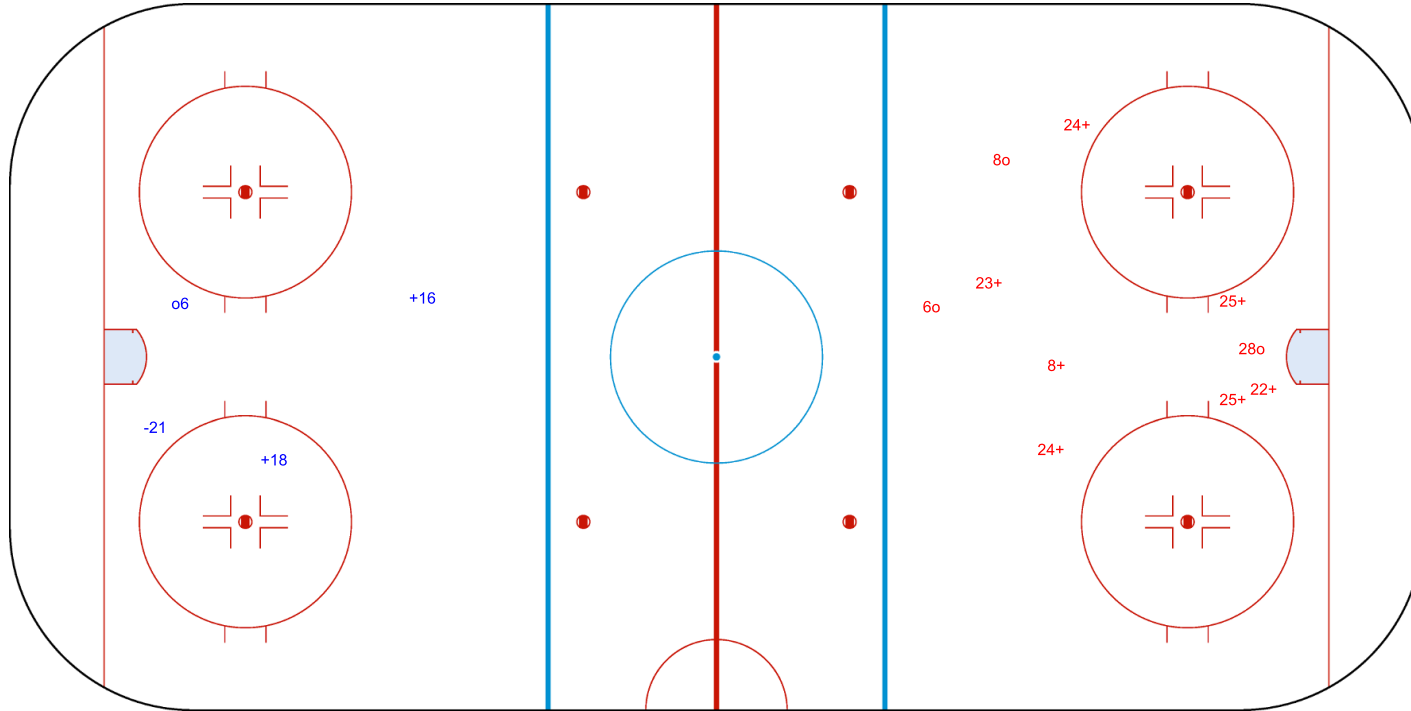

Shots by ESP

Goals (o): 1   SSG (+): 2
SSP (<): 0   SPG (-): 1

GK 1 of JPN

JPN → 3rd Period ← ESP

Shots by JPN

Goals (o): 3   SSG (+): 7
SSP (>): 0   SPG (-): 0

GK 20 of ESP

Legend:		
GK	Goalkeeper	
SPG	Shots past goal	
SSG	Shots saved by goalkeeper	
SSP	Shots saved by player