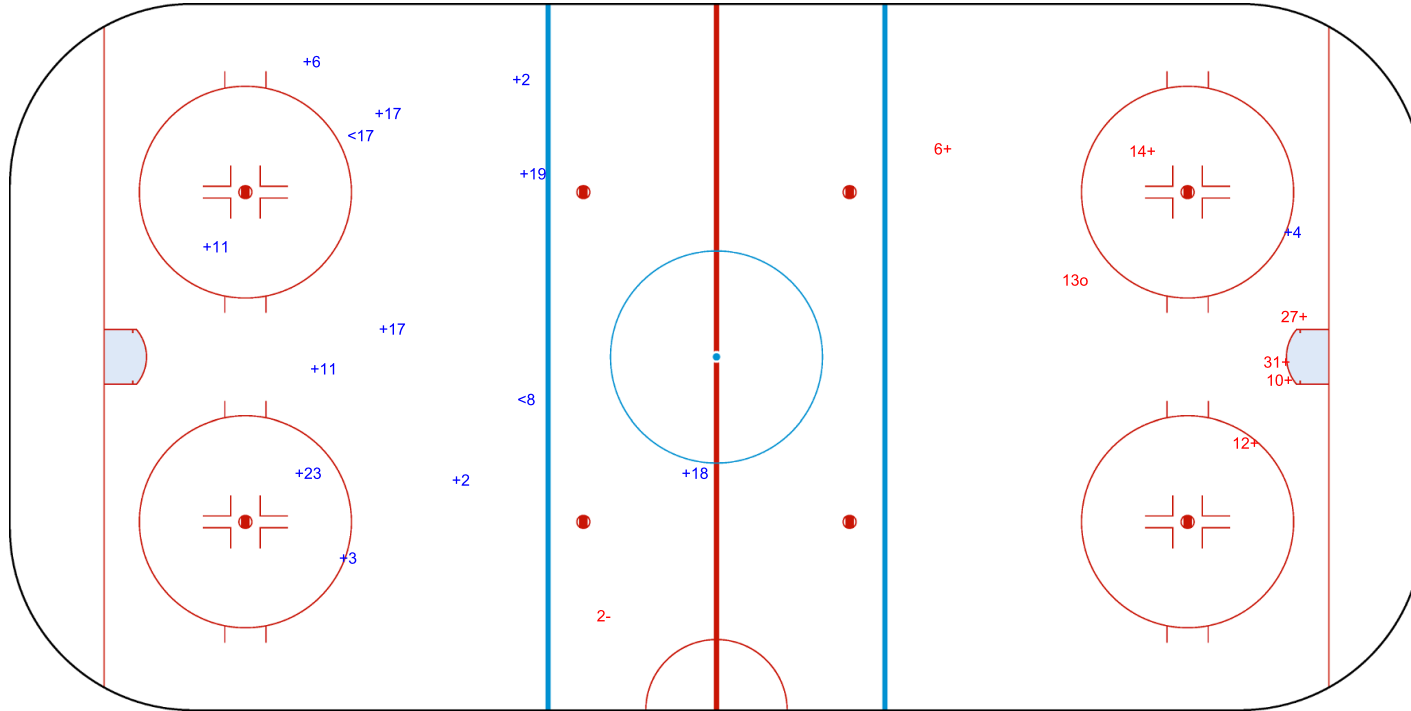

SHOT CHART
LTU - ESP

Shots by LTU
Goals (o): 1
SSP (<): 4
SSG (+): 8
SPG (-): 2

ESP → 1st Period ← LTU

Shots by ESP
Goals (o): 0
SSP (>): 1
SSG (+): 6
SPG (-): 0

Shots by ESP

Goals (o): 0

SSG (+): 12

SSP (<): 2

SPG (-): 0

GK 30 of LTU

2nd Period

Shots by LTU

Goals (o): 1

SSG (+): 6

SSP (>): 0

SPG (-): 1