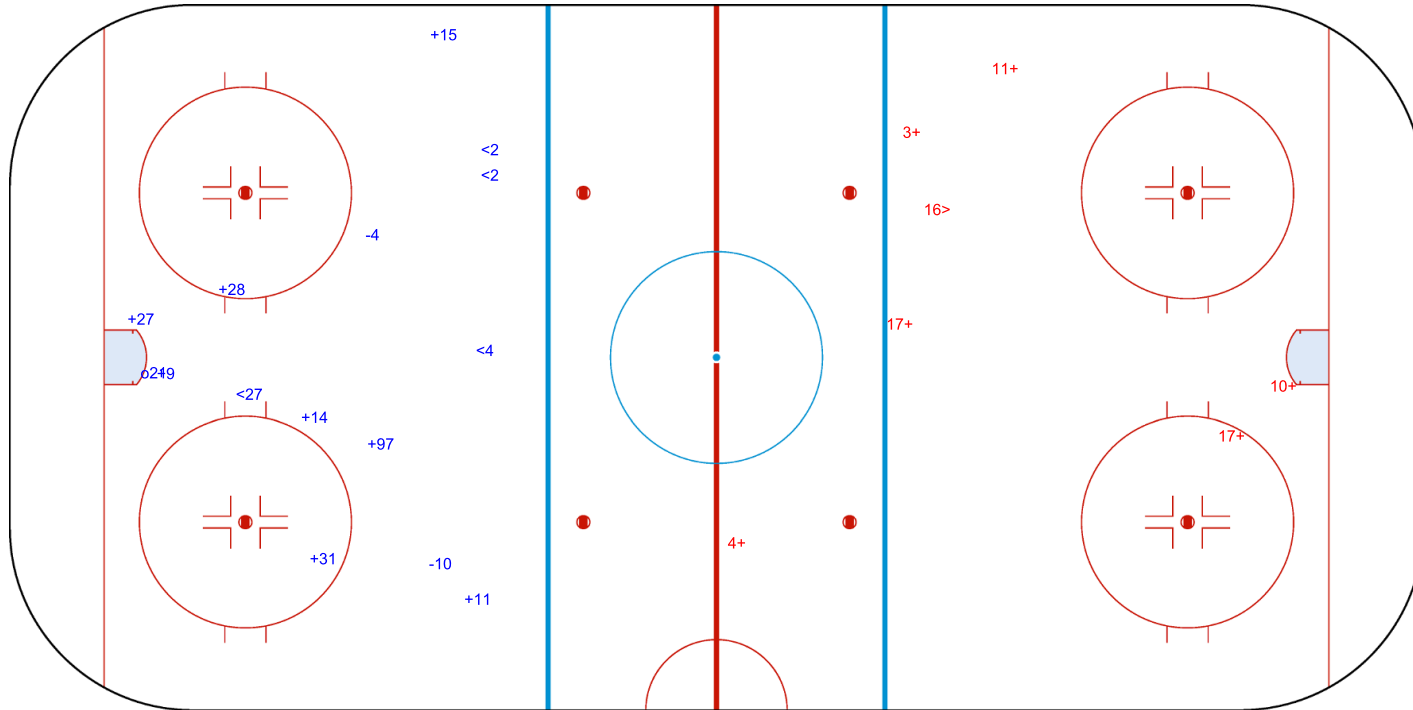

SHOT CHART
LTU - ESP

Shots by LTU
Goals (o): 1
SSP (<): 4
SSG (+): 8
SPG (-): 2

ESP → 1st Period ← LTU

Shots by ESP
Goals (o): 0
SSP (>): 1
SSG (+): 6
SPG (-): 0

Shots by ESP

Goals (o): 0

SSG (+): 12

SSP (<): 2

SPG (-): 0

GK 30 of LTU

2nd Period

Shots by LTU

Goals (o): 1

SSG (+): 6

SSP (>): 0

SPG (-): 1