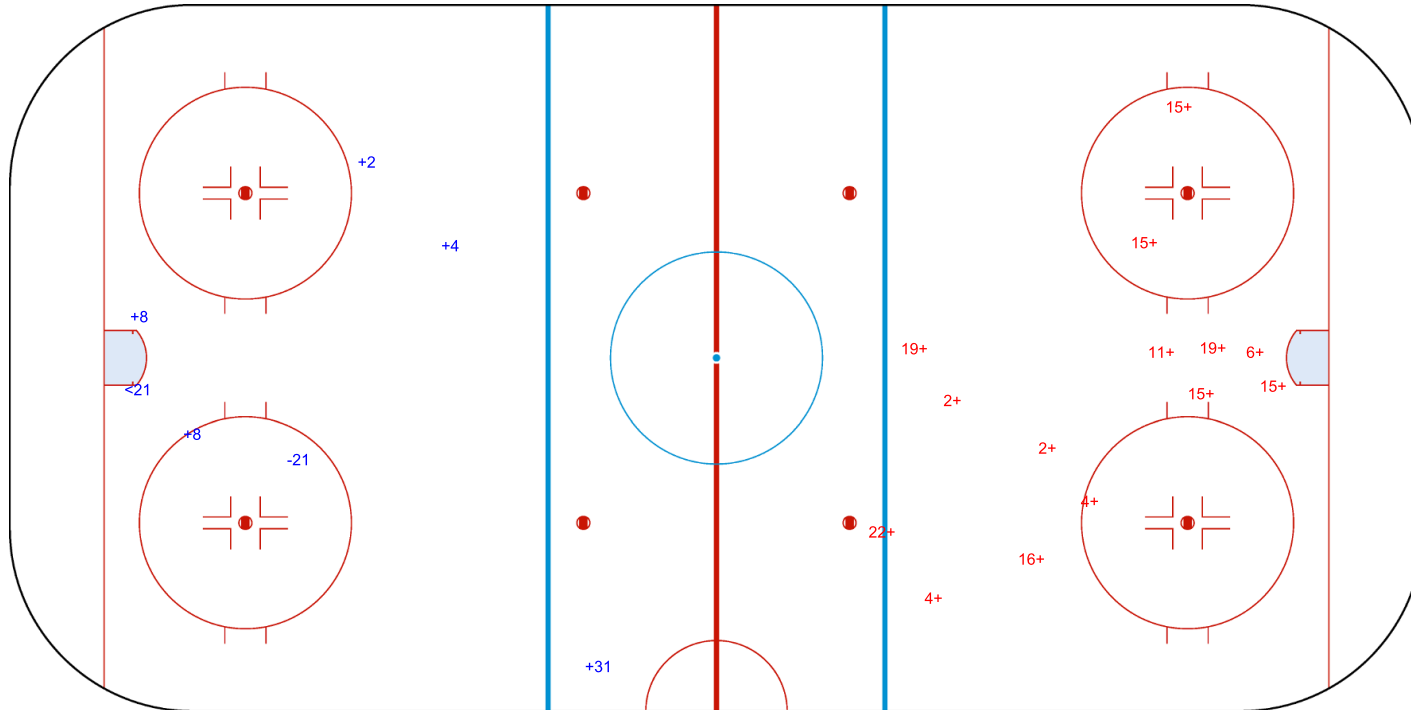

GK 25 of ESP

Shots by LTU

Goals (o): 0 SSG (+): 5
SSP (<): 1 SPG (-): 1

GK 25 of ESP

3rd Period

Shots by ESP

Goals (o): 0 SSG (+): 14
SSP (>): 0 SPG (-): 0

GK 30 of LTU