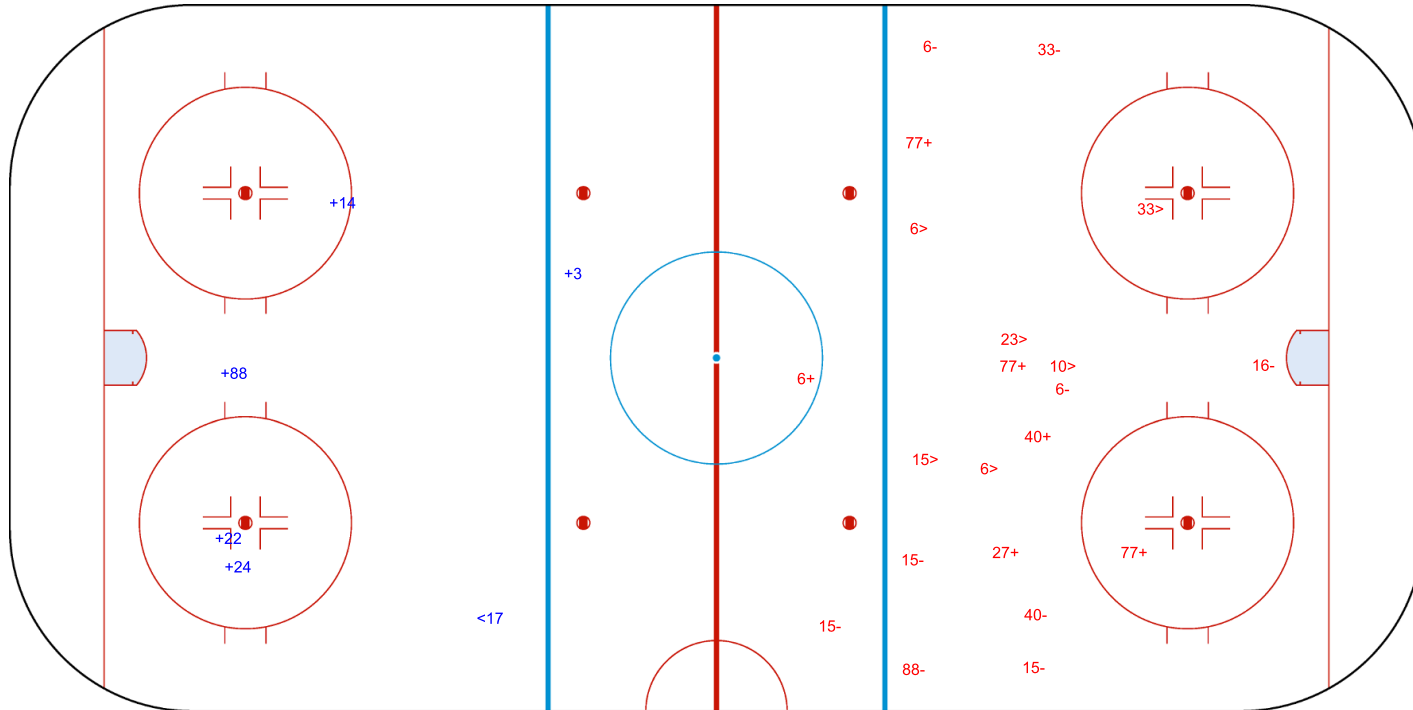

2021

ICE HOCKEY
WOMEN'S WORLD
CHAMPIONSHIP
CANADA
Calgary

WINSPORT ARENA

TUE 31 AUG 2021

START TIME 13:30

ICE HOCKEY

IIHF ICE HOCKEY WOMEN'S WORLD CHAMPIONSHIP

BRONZE MEDAL GAME, GAME 30

INTERNATIONAL
ICE HOCKEY
FEDERATION

Shots by SUI

Goals (o): 0

SSP (<): 1

SSG (+): 5

SPG (-): 0

GK 1 of FIN

Period: 3

Shots by FIN

Goals (o): 0

SSP (>): 6

SSG (+): 6

SPG (-): 9

GK 29 of SUI

Legend:		
GK	Goalkeeper	
SPG	Shots past goal	
SSG	Shots saved by goalkeeper	
SSP	Shots saved by player