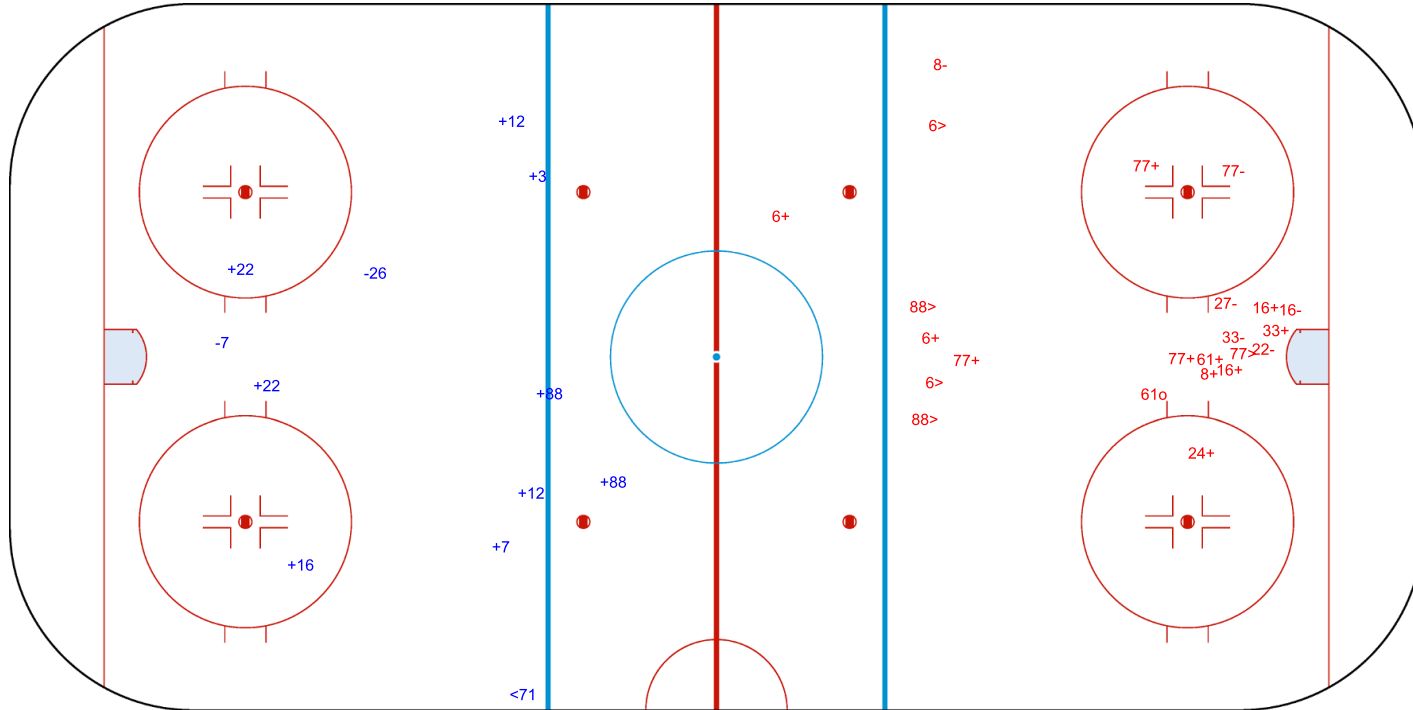

SHOT CHART
FIN - SUI

Shots by SUI
Goals (o): 0
SSP (<): 1
SSG (+): 9
SPG (-): 2

GK 1 of FIN

FIN → Period: 1 ← SUI

Shots by FIN
Goals (o): 1
SSP (>): 5
SSG (+): 11
SPG (-): 6

GK 29 of SUI

2021

ICE HOCKEY
WOMEN'S WORLD
CHAMPIONSHIP
CANADA
Calgary