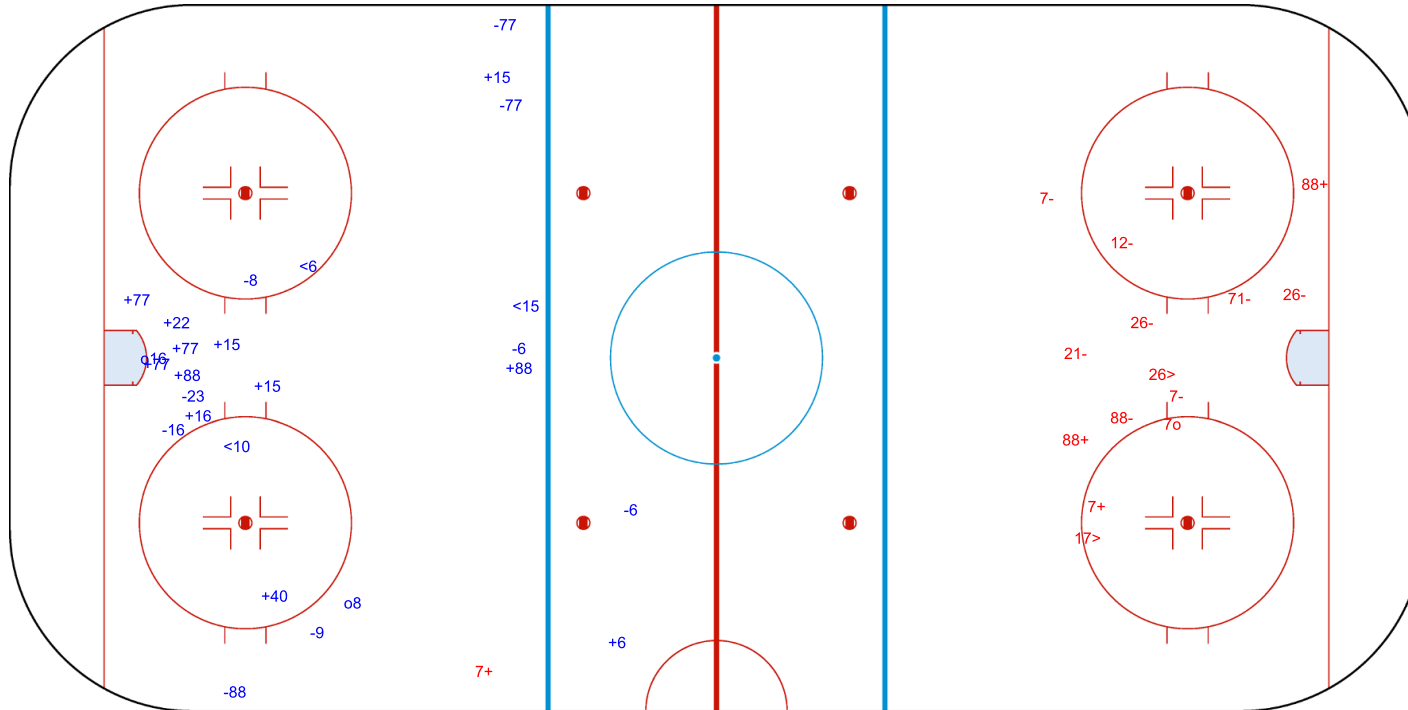

Goals (o): 2

SSP (<): 3

SSG (+): 12

SPG (-): 9

GK 29 of SUI

Period: 2

Shots by SUI

Goals (o): 1

SSP (>): 2

SSG (+): 4

SPG (-): 8

GK 1 of FIN

2021

ICE HOCKEY
WOMEN'S WORLD
CHAMPIONSHIP
CANADA
Calgary

WINSPORT ARENA

TUE 31 AUG 2021