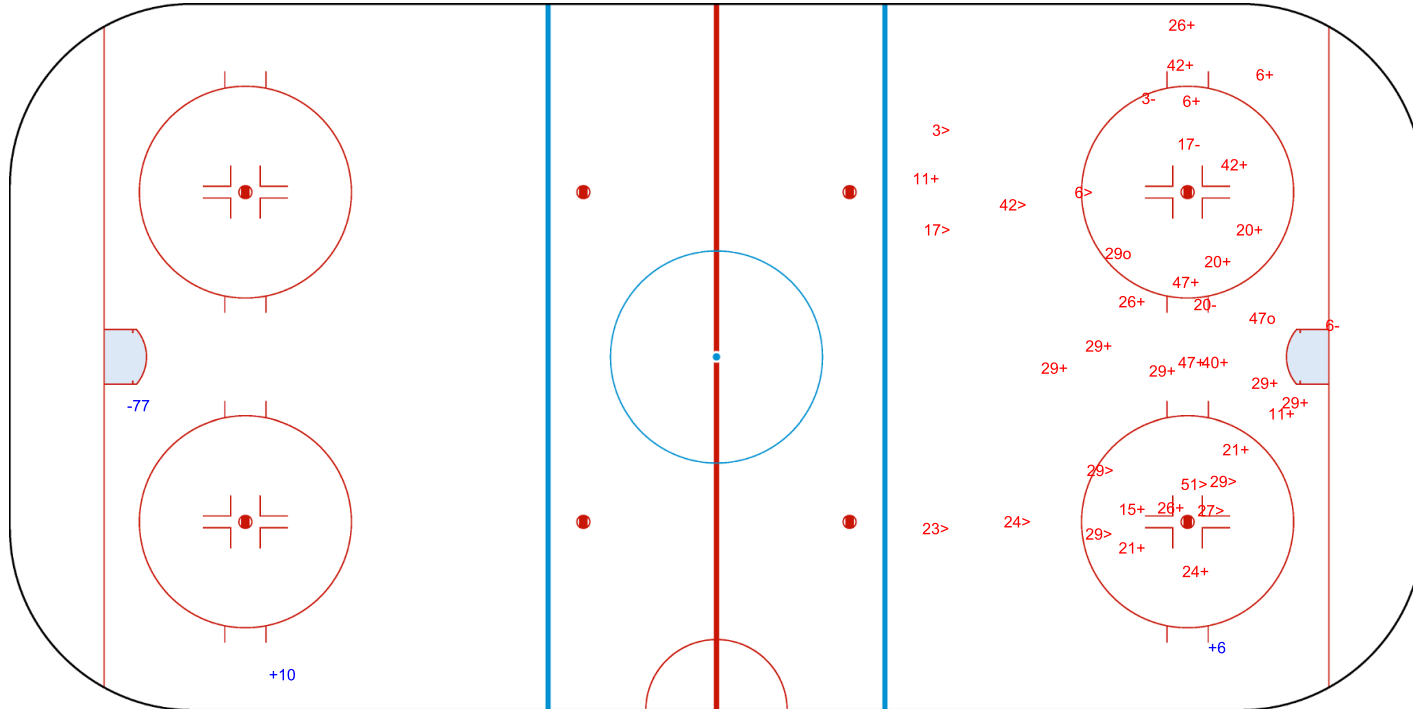

SHOT CHART
 CAN - FIN

Shots by CAN
 Goals (o): 0 SSG (+): 8
 SSP (<): 6 SPG (-): 7

GK 1 of FIN

FIN Period: 1 CAN

Shots by FIN
 Goals (o): 2 SSG (+): 4
 SSP (>): 6 SPG (-): 1

GK 35 of CAN

2021

ICE HOCKEY
WOMEN'S WORLD
CHAMPIONSHIP
CANADA
Calgary

Goals (o): 0

SSP (<): 0

SSG (+): 2

SPG (-): 1

GK 35 of CAN

Period: 2

Shots by CAN

Goals (o): 2

SSP (>): 11

SSG (+): 23

SPG (-): 4

GK 1 of FIN

2021

ICE HOCKEY
WOMEN'S WORLD
CHAMPIONSHIP
CANADA
Calgary

WINSPORT ARENA

FRI 20 AUG 2021