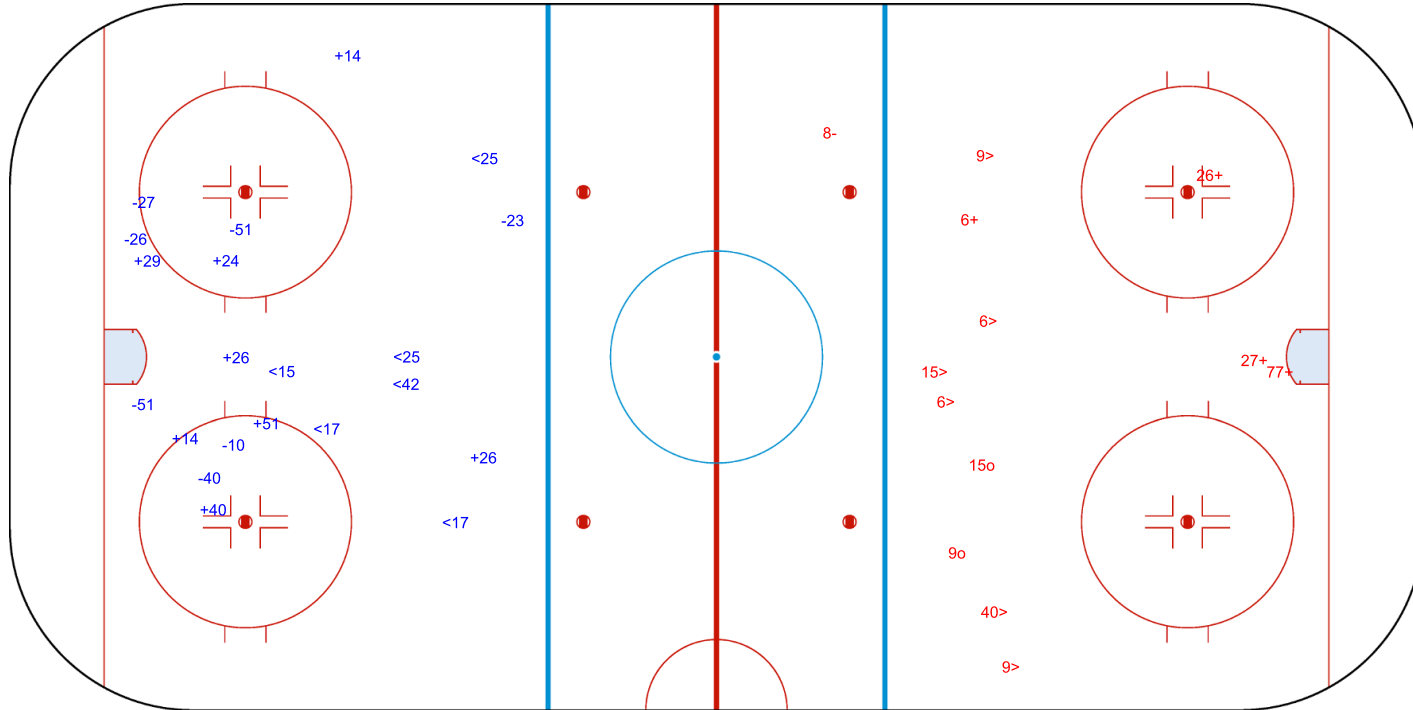

SHOT CHART
 CAN - FIN

Shots by CAN
 Goals (o): 0 SSG (+): 8
 SSP (<): 6 SPG (-): 7

GK 1 of FIN

FIN Period: 1 CAN

Shots by FIN
 Goals (o): 2 SSG (+): 4
 SSP (>): 6 SPG (-): 1

GK 35 of CAN

2021

ICE HOCKEY
WOMEN'S WORLD
CHAMPIONSHIP
CANADA
Calgary

WINSPORT ARENA

FRI 20 AUG 2021

START TIME 16:00

ICE HOCKEY

IIHF ICE HOCKEY WOMEN'S WORLD CHAMPIONSHIP

PRELIMINARY ROUND - GROUP A, GAME 2

INTERNATIONAL
ICE HOCKEY
FEDERATION

Shots by FIN