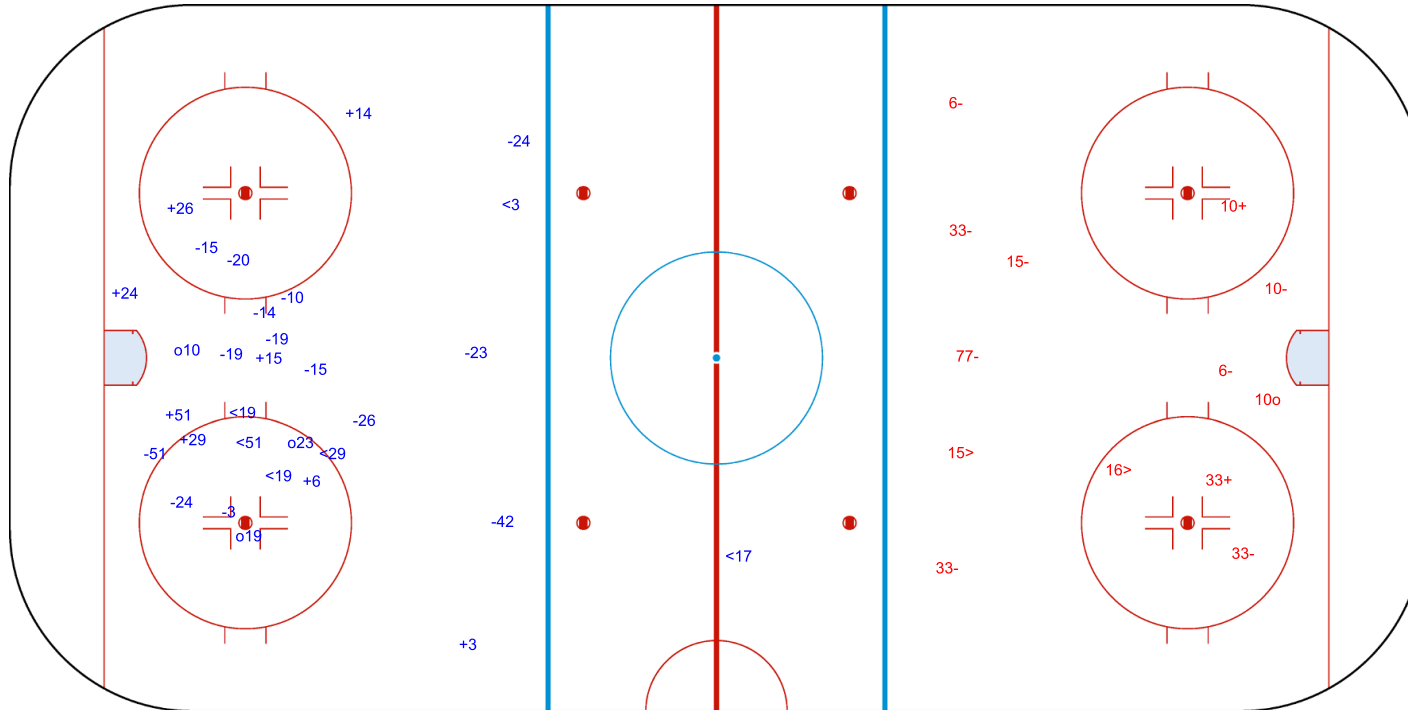

2021

ICE HOCKEY
WOMEN'S WORLD
CHAMPIONSHIP
CANADA
Calgary

WINSPORT ARENA

FRI 20 AUG 2021

START TIME 16:00

ICE HOCKEY

IIHF ICE HOCKEY WOMEN'S WORLD CHAMPIONSHIP

PRELIMINARY ROUND - GROUP A, GAME 2

INTERNATIONAL
ICE HOCKEY
FEDERATION

Shots by CAN

Goals (o): 3   SSG (+): 8
SSP (-): 6   SPG (-): 14

GK 1 of FIN

ENG

Period: 3

Shots by FIN

Goals (o): 1   SSG (+): 2
SSP (>): 2   SPG (-): 8

GK 35 of CAN

Legend:							
ENG	Empty net goal	GK	Goalkeeper	SPG	Shots past goal	SSG	Shots saved by goalkeeper
						SSP	Shots saved by player