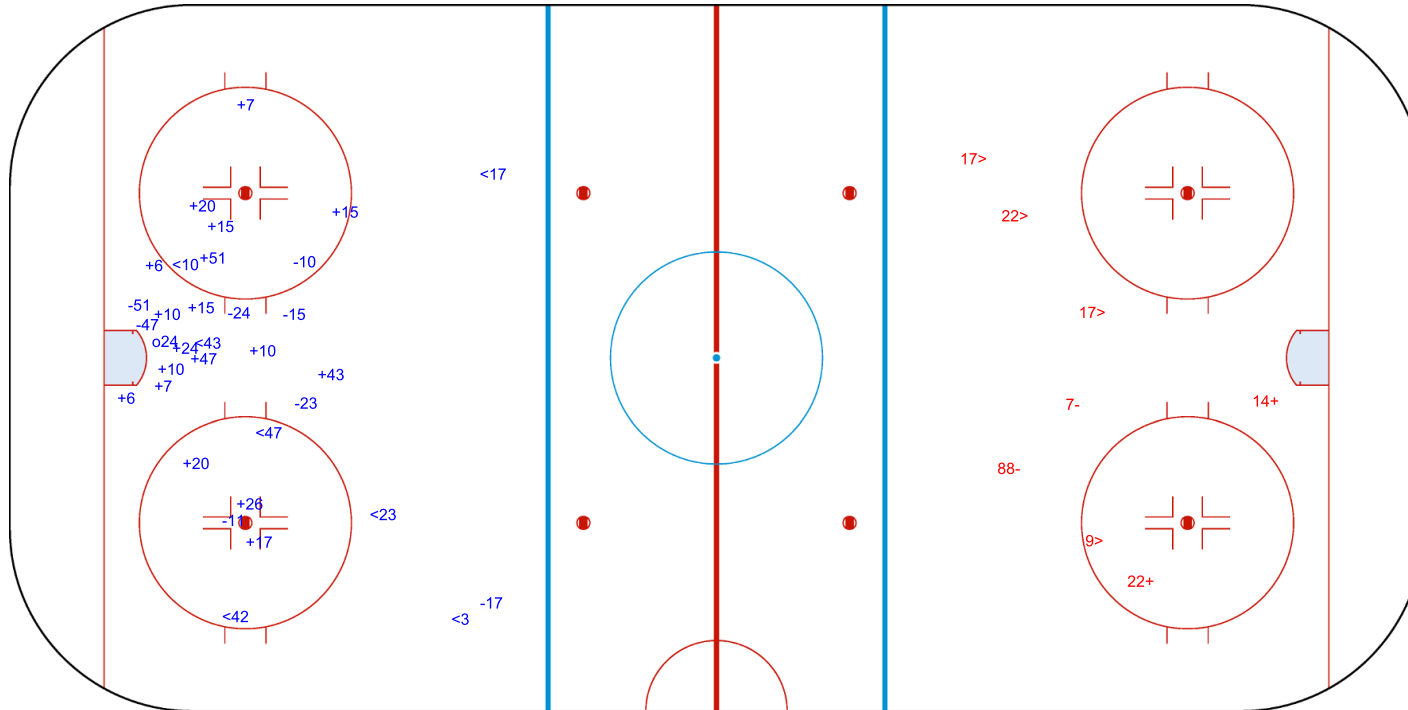

WINSPORT ARENA

TUE 24 AUG 2021

START TIME 16:00

ICE HOCKEY

IIHF ICE HOCKEY WOMEN'S WORLD CHAMPIONSHIP

PRELIMINARY ROUND - GROUP A, GAME 13

INTERNATIONAL  
ICE HOCKEY  
FEDERATION

Shots by CAN

Goals (o): 1    SSG (+): 18

SSP (<): 7    SPG (-): 8

GK 20 of SUI

GK 29 of SUI

Period: 3

Shots by SUI

Goals (o): 0    SSG (+): 2

SSP (>): 4    SPG (-): 2

GK 38 of CAN

Legend:	
<b>GK</b>	Goalkeeper
<b>SPG</b>	Shots past goal
<b>SSG</b>	Shots saved by goalkeeper
<b>SSP</b>	Shots saved by player