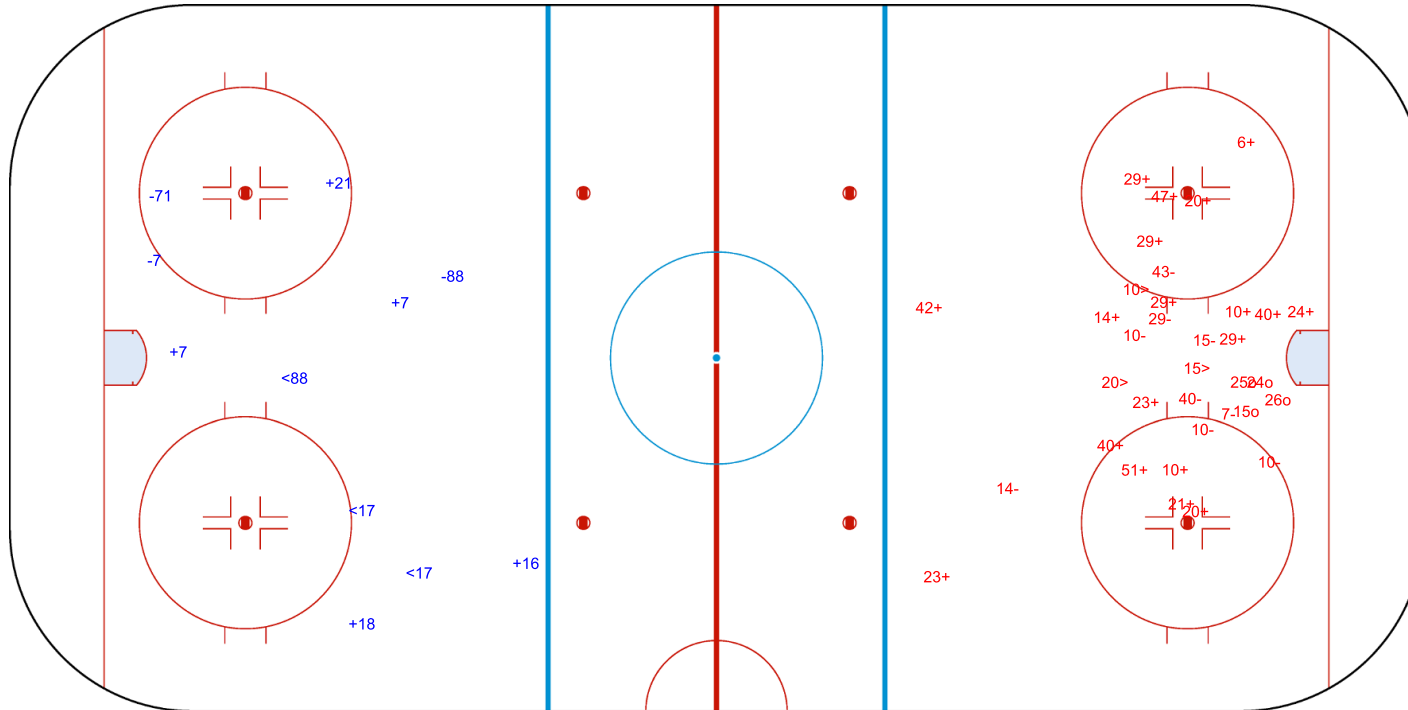

INTERNATIONAL  
ICE HOCKEY  
FEDERATION

Shots by SUI

Goals (o): 0

SSP (<): 3

SSG (+): 5

SPG (-): 3

GK 38 of CAN

Period: 2

Shots by CAN

Goals (o): 4

SSP (>): 3

SSG (+): 19

SPG (-): 9

GK 20 of SUI

2021

ICE HOCKEY  
WOMEN'S WORLD  
CHAMPIONSHIP  
CANADA  
Calgary

WINSPORT ARENA

TUE 24 AUG 2021

START TIME 16:00

ICE HOCKEY

IIHF ICE HOCKEY WOMEN'S WORLD CHAMPIONSHIP

PRELIMINARY ROUND - GROUP A, GAME 13

INTERNATIONAL  
ICE HOCKEY  
FEDERATION

Shots by CAN