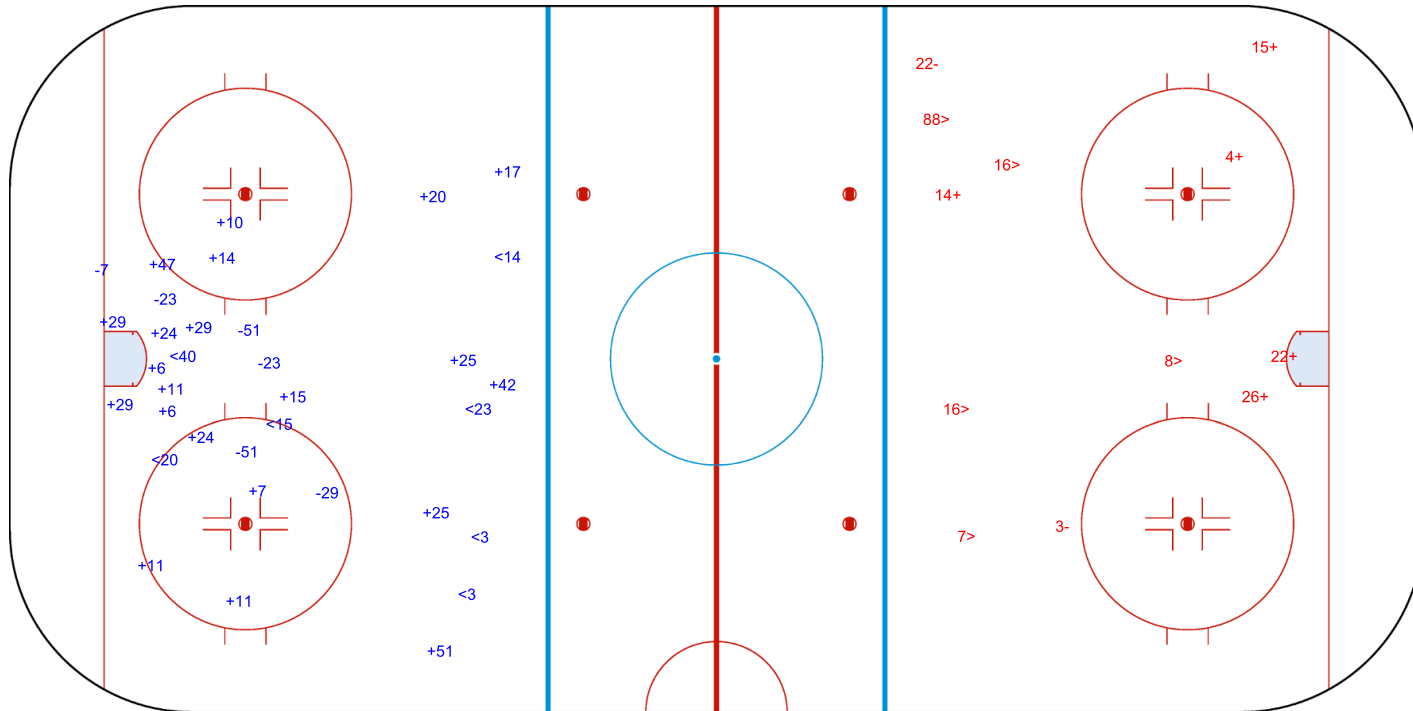

SHOT CHART  
SUI - CAN

Shots by CAN  
Goals (o): 0  
SSP (<): 7  
SSG (+): 21  
SPG (-): 6

GK 20 of SUI

SUI      Period: 1      CAN

Shots by SUI  
Goals (o): 0  
SSP (>): 5  
SSG (+): 5  
SPG (-): 2

GK 38 of CAN

2021

ICE HOCKEY  
WOMEN'S WORLD  
CHAMPIONSHIP  
CANADA  
Calgary

WINSPORT ARENA

TUE 24 AUG 2021

START TIME 16:00

ICE HOCKEY

IIHF ICE HOCKEY WOMEN'S WORLD CHAMPIONSHIP

PRELIMINARY ROUND - GROUP A, GAME 13